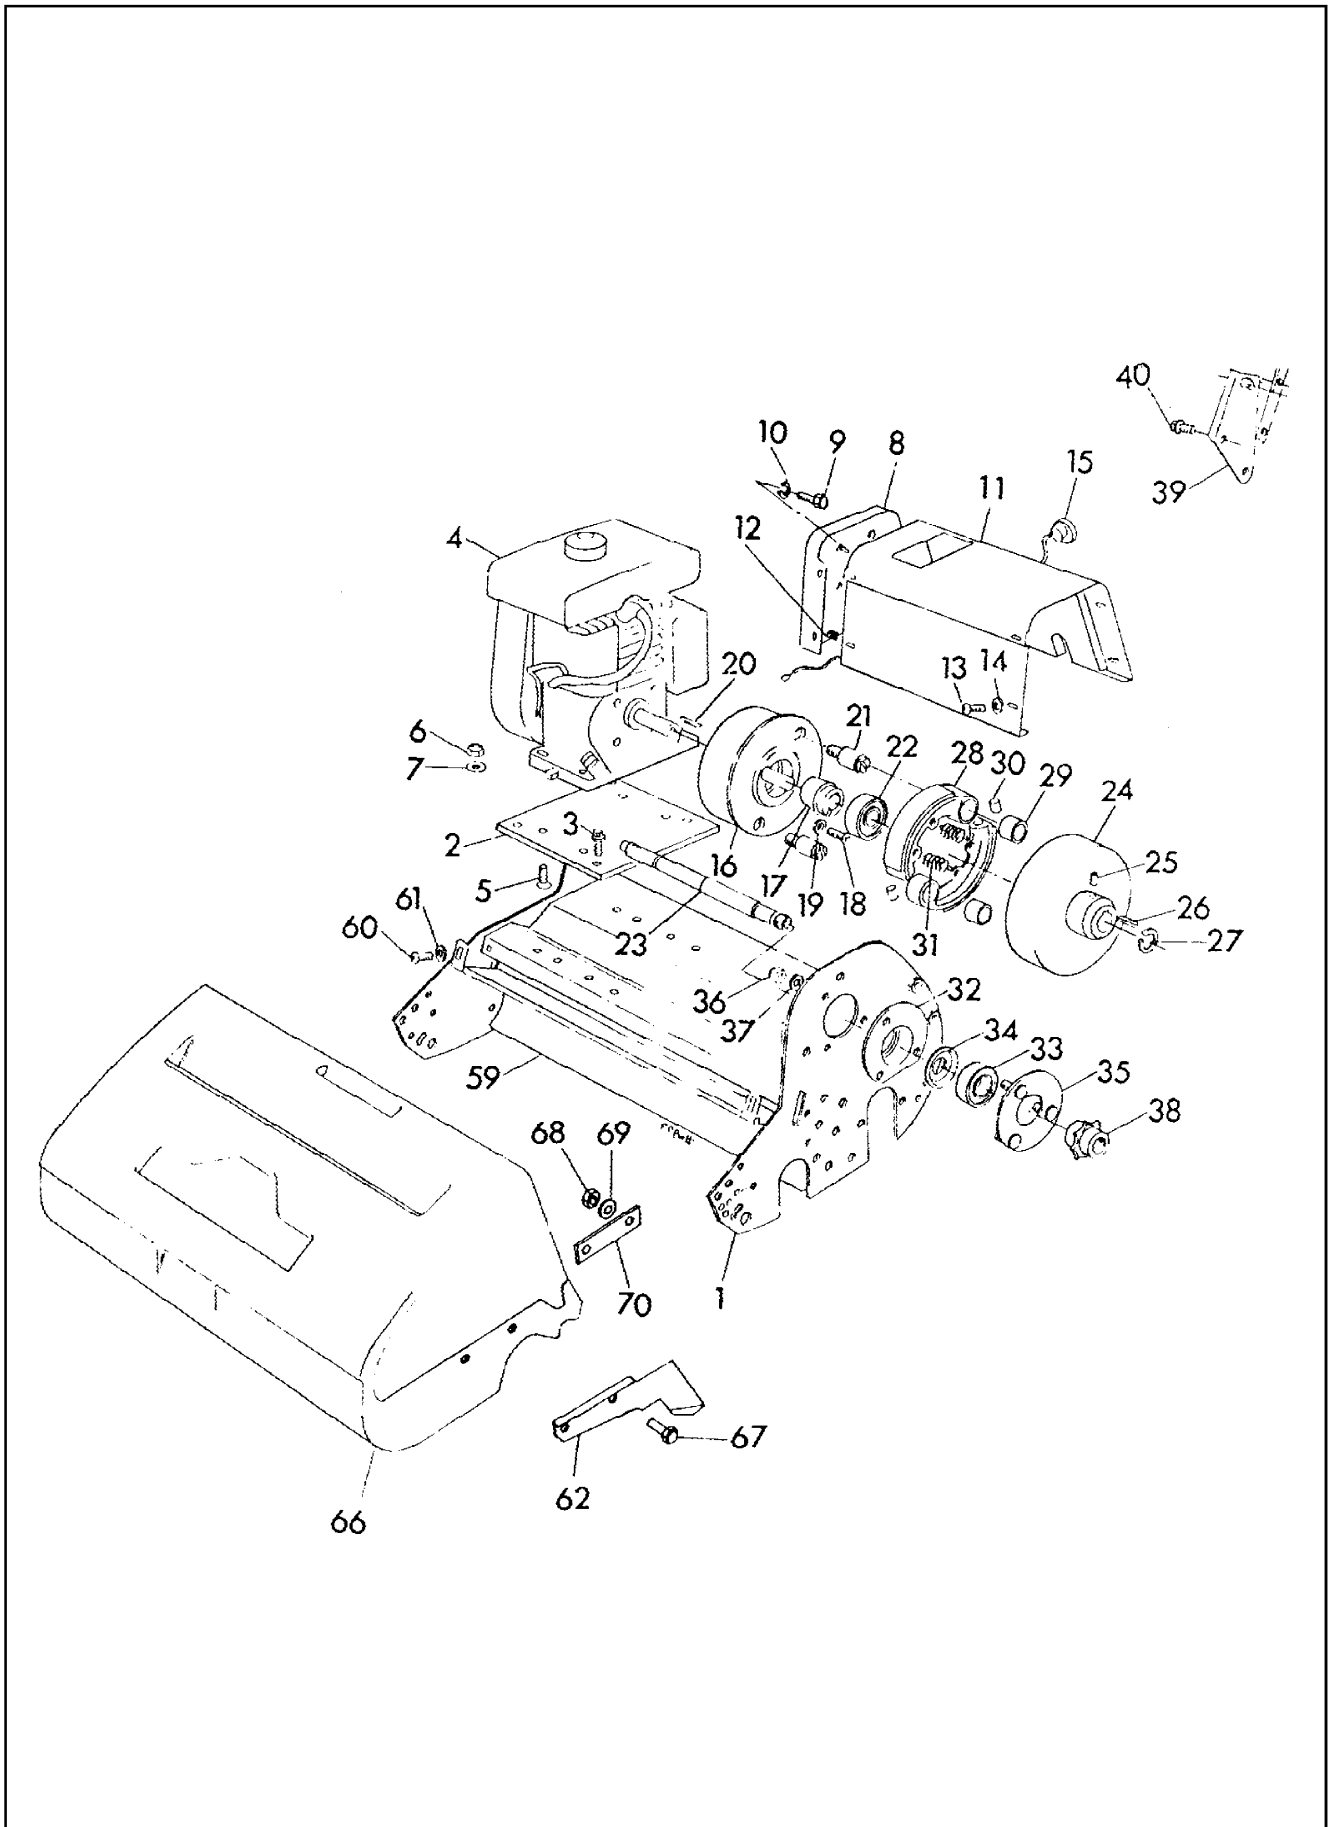

4 MAIN FRAME & GRASSBOX - SUPER CERTES

LIST OF PARTS

ITEM	RANSOMES PART NO	DESCRIPTION	QTY	REMARKS
1	MBC3966C	Frame 51cm	1	
*	MBC3967C	Frame 61cm	1	
2	MBC3600A	Mounting Plate 51cm	1	
3	450192	Screw M8 x 25	4	51cm
4	A610106	Engine (GS130) 51cm	1	
*	A610107	Engine (GS160) 61cm	1	
5	450868	Screw M8 x 35	4	51cm
*	450474	Screw 61cm	4	
6	450378	Stiffnut M8 51cm	4	
7	450390	Washer 8mm 51cm	4	
8	MBC8991	End Plate	1	
9	GSF2002CB	Screw	4	
10	450411	S.L. Washer	4	
11	MBC9074	Top Cover 51cm	1	
*	A914869	Acoustic Pad 51cm	1	
*	MBC9075	Top Cover 61cm	1	
*	A914871	Acoustic Pad 61cm	1	
*	2208076	Hinge	2	
*	2202108	Packer	2	
*	450526	Screw	8	
*	450376	Nut	8	
12	A139401	Speed Nut	8	
13	450541	Screw	4	
*	450170	Screw	4	
*	452694	Screw M6 x 16	2	
14	450389	Washer 6mm	8	
15	A829542	Stop Switch	1	
16	MBC4580	Flywheel	1	
17	MBB2023	Taper Bush	1	
18	A129031	Screw	2	
19	MBB4758	Washer	2	
20	GSF2200BN	Key	1	
21	MBC4583	Pin	2	
22	H001202	Bearing	1	
23	MBC3029	Spindle 51cm	1	
*	MBC3111	Spindle 61cm	1	
24	LCO0457	Clutch Ring	1	
25	GSF2020JE	Screw	1	
26	GSF2202ET	Key	1	
27	GSF1056AX	Circlip	1	
	LMAY014A	Clutch Shoe Assy.	1	
28	MBC0993B	Shoe	2	
29	GSF3002DR	Bush	2	
30	LAJ0038	Buffer	2	
31	A290087	Spring	2	
32	MBC3116	Bearing Housing	1	

* Not Illustrated

4 MAIN FRAME & GRASSBOX - SUPER CERTES