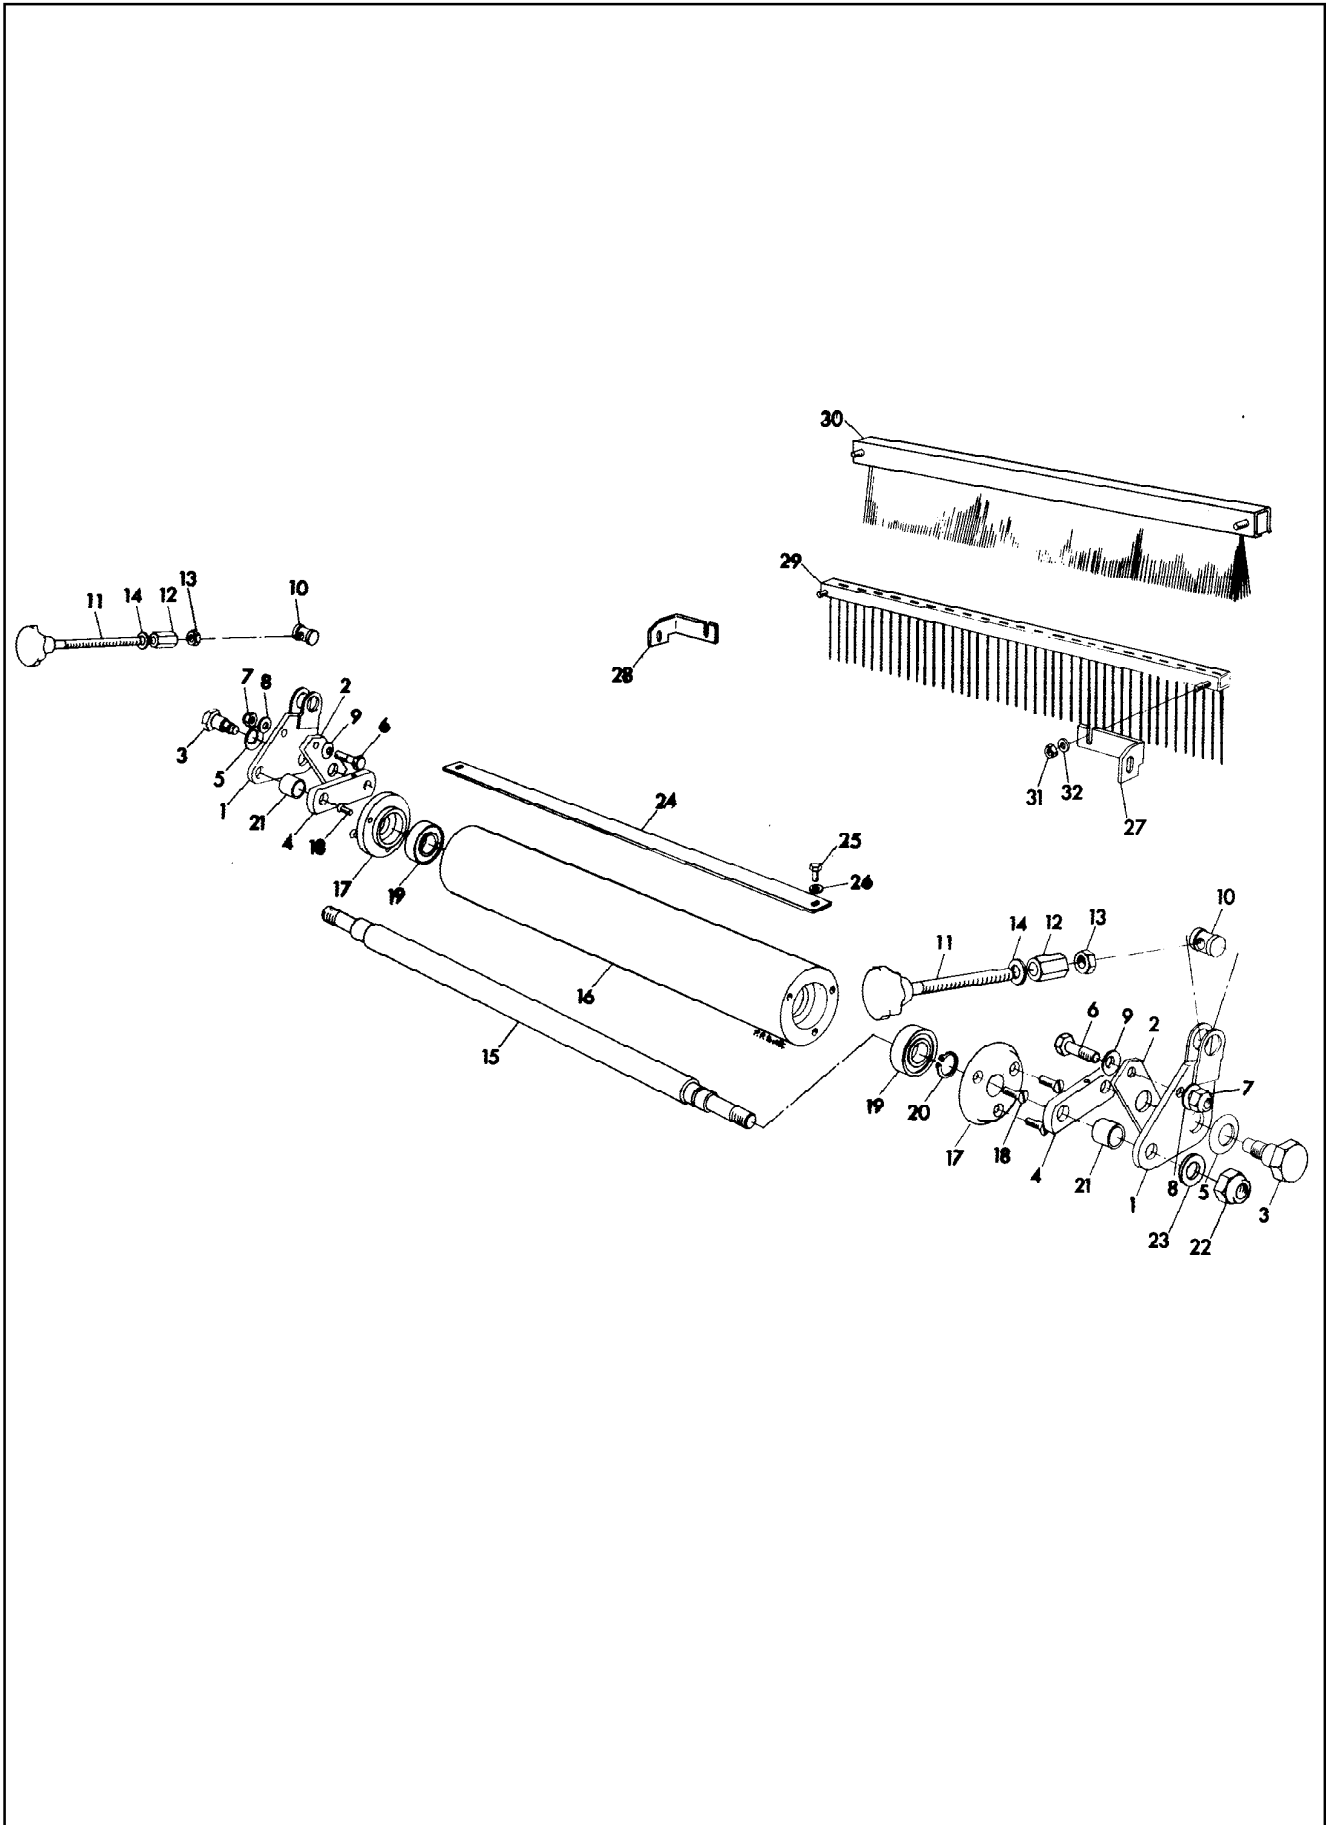

\* Not Illustrated

10 FRONT ROLL - SUPER BOWL

**10 FRONT ROLL - SUPER BOWL**

**LIST OF PARTS**

ITEM	RANSOMES PART NO	DESCRIPTION	QTY	REMARKS
1	MBE0342	Carriage	2	
2	MBC5914A	Packer	2	
3	MBC5917	Pivot Pin	2	
4	MBC3973	Link	2	
5	A292122	Disc Spring	2	
6	450014	Bolt M8 x 30	2	
7	450378	Stiffnut M8	2	
8	450390	Washer 8mm	2	
9	A292050	Disc Spring	2	
10	MBC5274A	Trunnion	2	
11	A907009	Adjusting Screw	2	
12	MBC7026	Adjusting Collar	2	
13	450324	Nut M8	2	
14	450390	Washer 8mm	2	
15	MBC3969	Spindle 51cm	1	
*	MBC3970	Spindle 61cm	1	
16	MBA5431	Front Roll 51cm	1	
*	MBC3189	Front Roll 61cm	1	
17	MBA5438	End Cover	2	
18	GSF1972GJ	Screw	6	
19	A203602	Bearing	2	
20	452040	Circlip	2	
21	AF13018	Spacer	2	
22	450380	Stiffnut M12	2	
23	450392	Washer 12mm	2	
24	MBA5439	Scraper 51cm	1	
*	MBC3974	Scraper 61cm	1	
25	450149	Screw M5 x 12	2	
26	450388	Washer 5mm	2	
27	MBC5705	Bracket LH	1	
28	MBC5706	Bracket RH	1	
29	MBA5477	Rake Assy. 51cm	1	
*	A915106	Rake Assy. 61cm	1	
30	MBA5479	Brush Assy. 51cm	1	
*	A915107	Brush Assy. 61cm	1	
31	GSF2051AA	Nut	2	
32	GSF2150C	Washer	2	