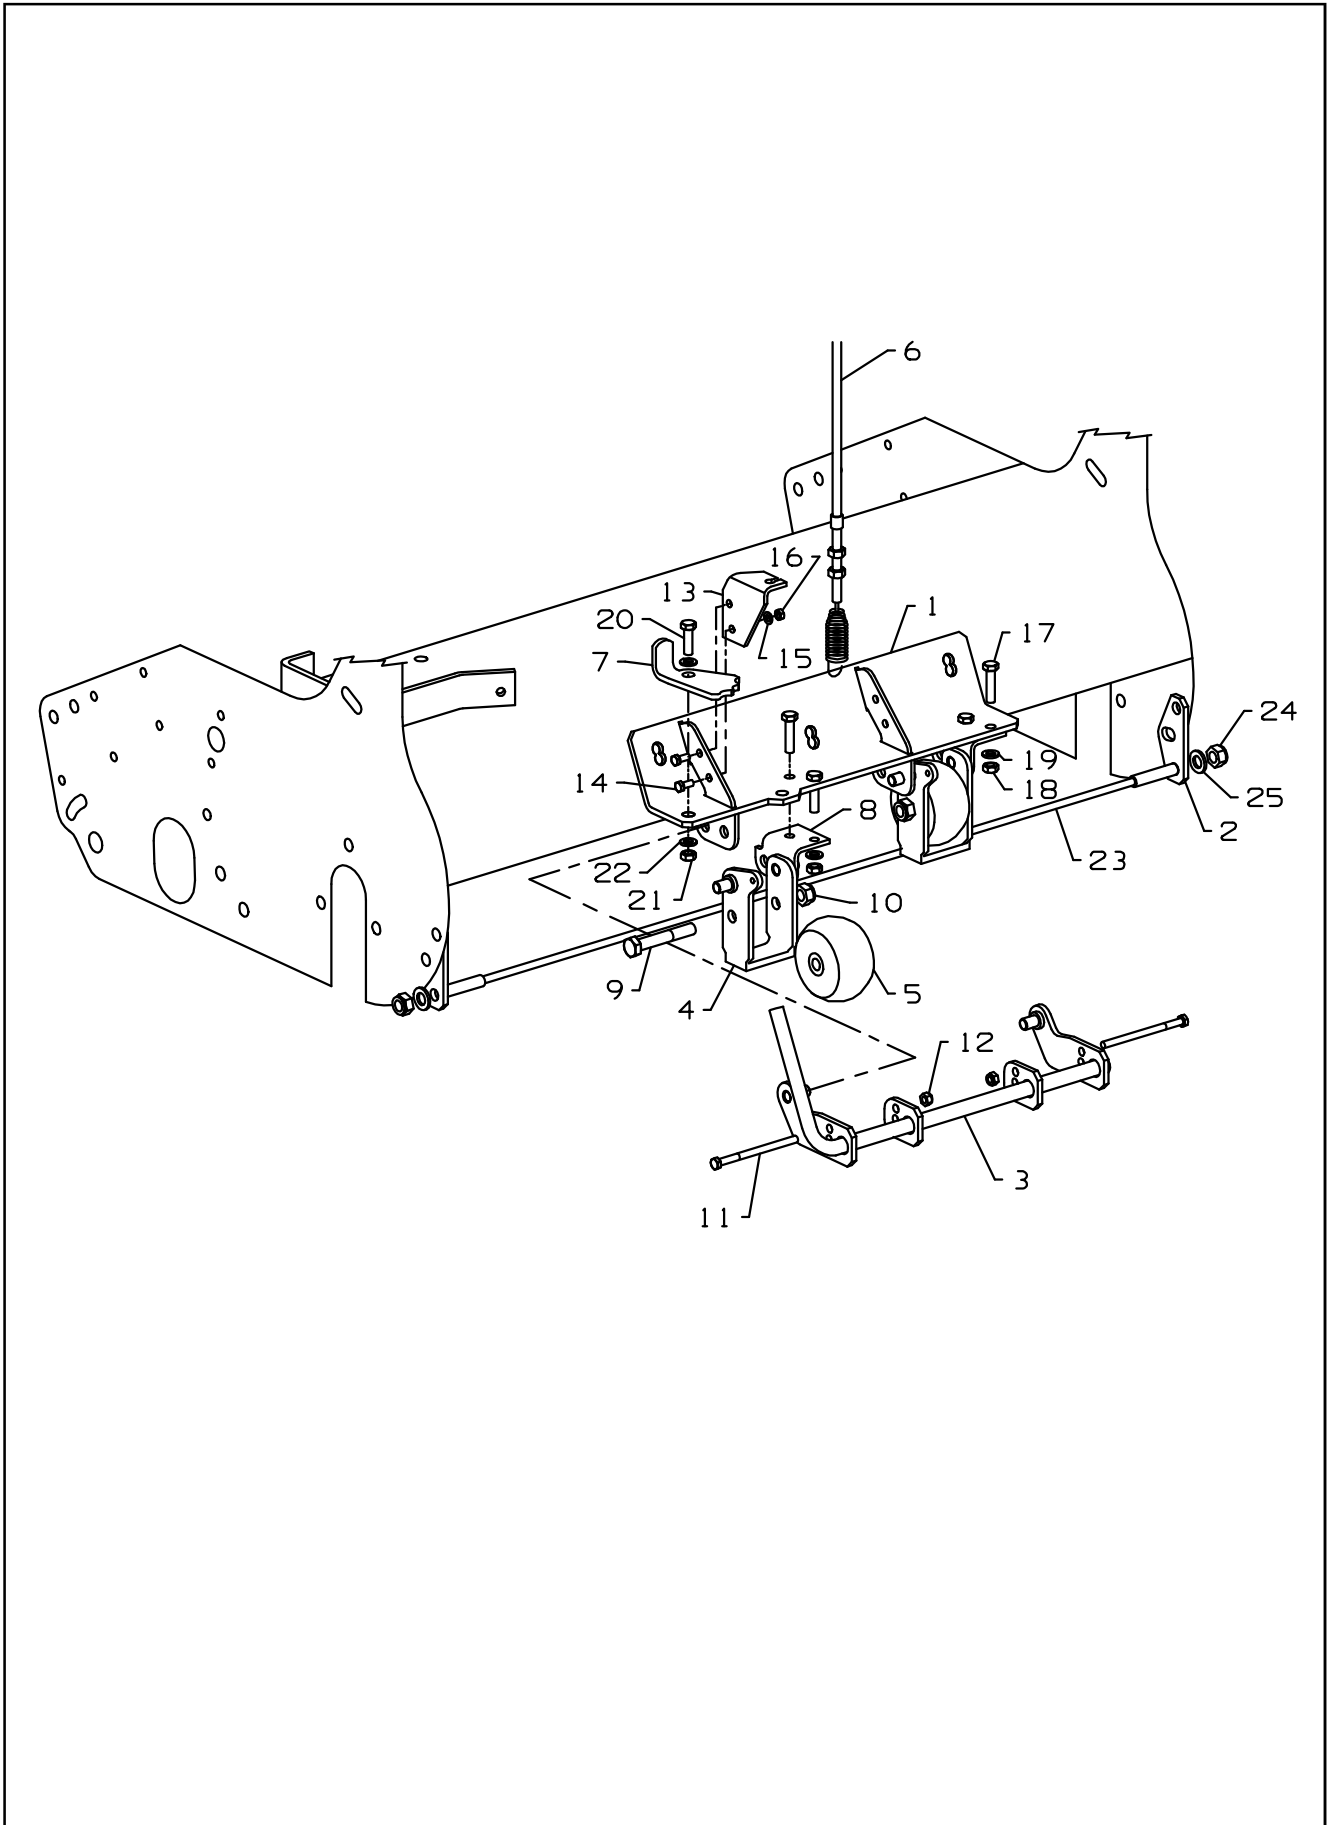

8 BRAKES & LANDROLL SCRAPER

8 BRAKES & LANDROLL SCRAPER

LIST OF PARTS

ITEM	RANSOMES PART NO	DESCRIPTION	QTY	REMARKS
		BRAKE ASSEMBLY		
1	MBF0503A	BRAKE FRAME	1	
2	MBG1335	SCRAPER SUPPORT	1	
3	MBF0504A	BRAKE LEVER	1	
4	MBF0509A	PIVOT LEVER	2	
5	A904247	ROLLER	2	
6	A906773	BRAKE CABLE	1	
7	MBG1263A	BRAKE CATCH	1	
8	MBG1258	SUPPORT BRKT	2	
9	A100311	BOLT M8 x 55	2	
10	450378	NUT M8	2	
11	450009	BOLT M6 X 70	2	
12	450377	NUT M6	2	
13	MBG1360	ABUTMENT BRACKET	1	
14	450170	SCREW M6 x 16	2	
15	450389	WASHER 6mm	2	
16	450377	NUT M6	2	
17	450170	SCREW M6 x 16	4	
18	450377	NUT M6	4	
19	450389	WASHER 6mm	4	
20	450190	SCREW M8 x 16	1	
21	450378	NUT M8	1	
22	450390	WASHER 8mm	1	
23	A906713	WIRE SCRAPER 51cm	1	
23	A906715	WIRE SCRAPER 61 cm	1	
24	450378	NUT M8	2	
25	450390	WASHER 8mm	2