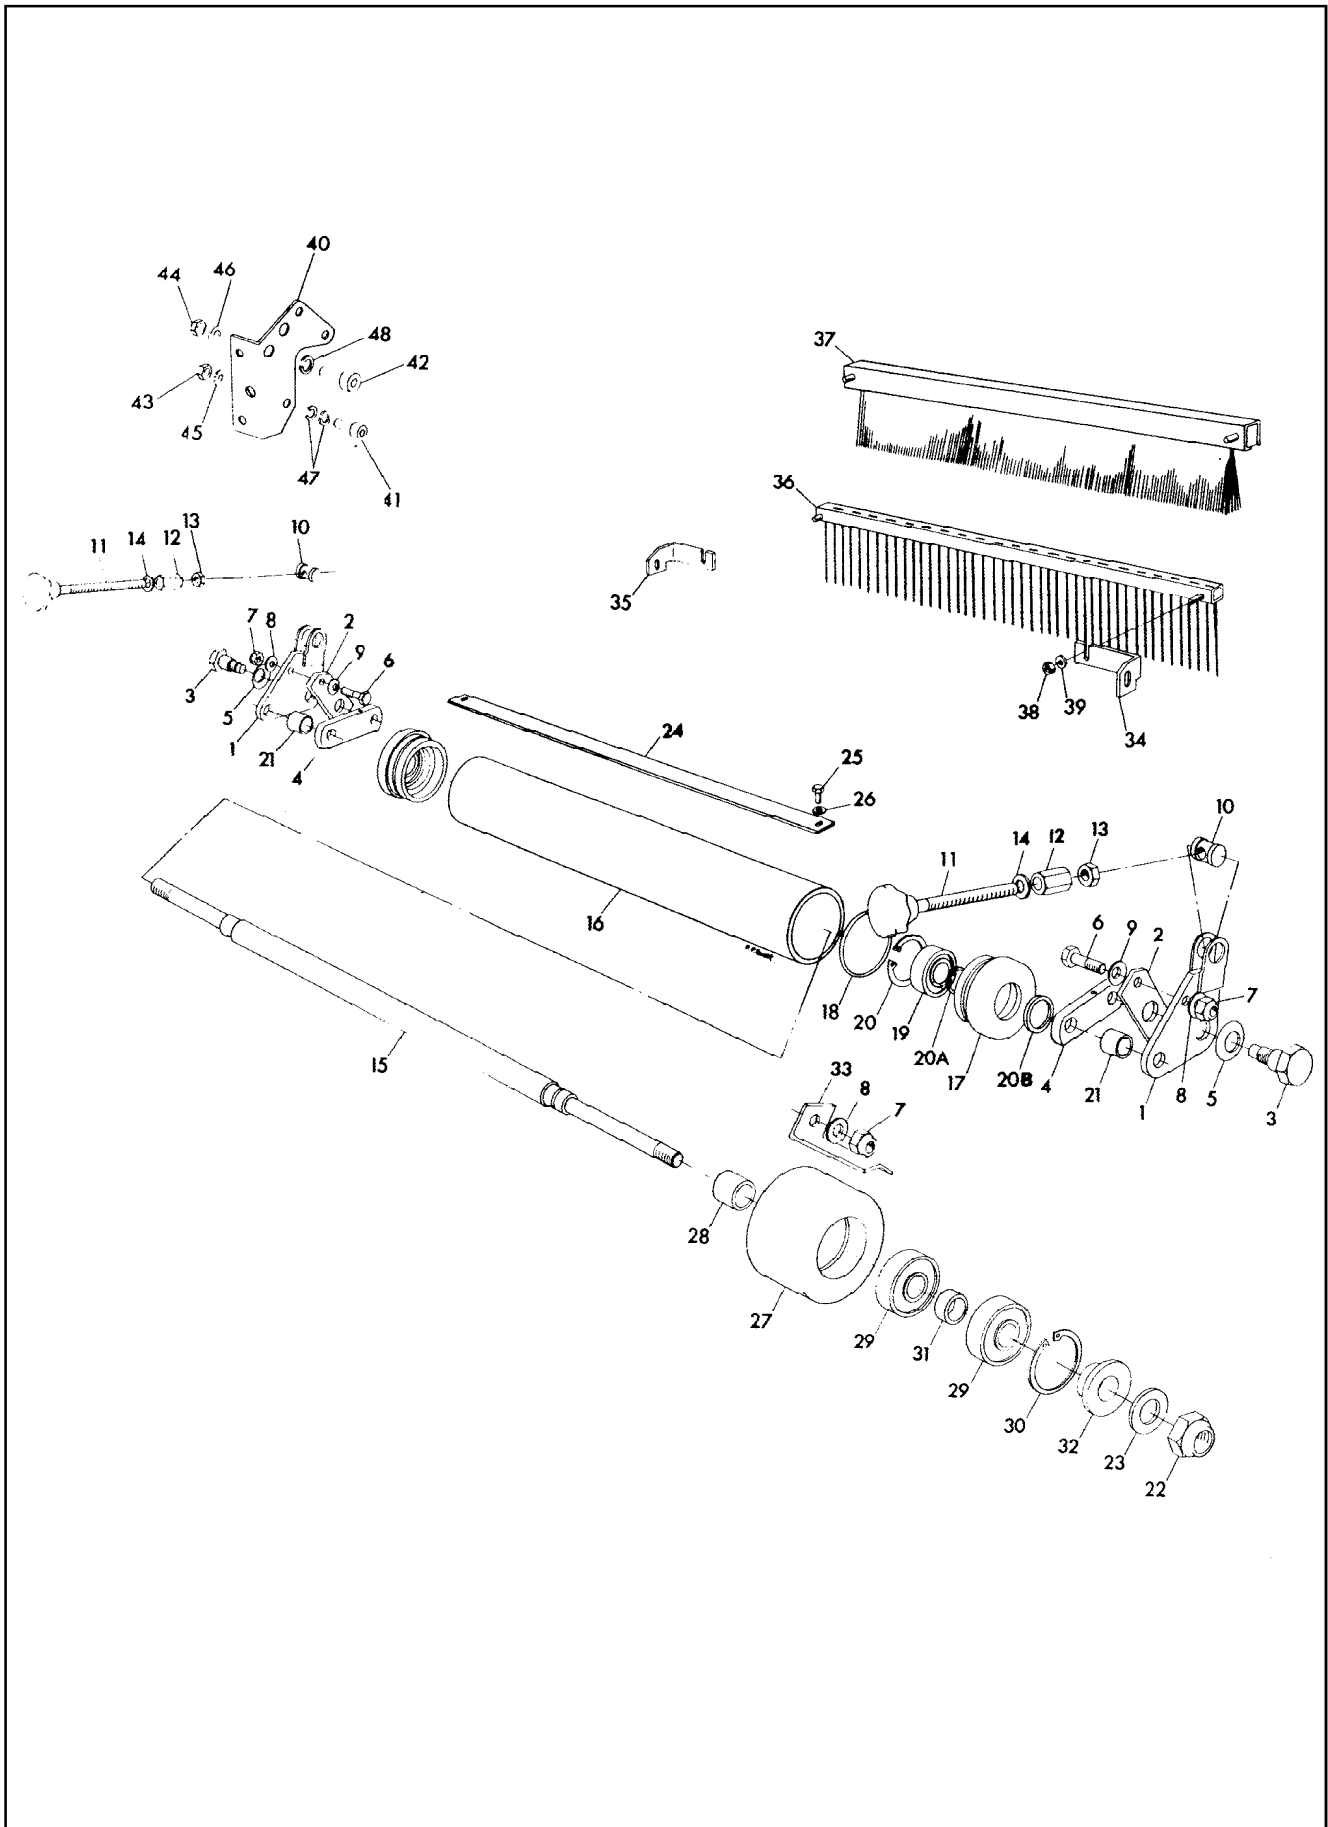

9 FRONT ROLL - SUPER CERTES

LIST OF PARTS

ITEM	RANSOMES PART NO	DESCRIPTION	QTY	REMARKS
1	MBE0342	Carriage	2	
2	MBC5914A	Packer (6mm)	2	
2a*	MBC9872	Packer (2mm)	2	
3	MBC5917A	Pivot Pin	2	
4	MBC3973	Link	2	
5	A292122	Disc Spring	2	
6	450015	Bolt M8 x 35	2	
7	450378	Stiffnut M8	2	
8	450390	Washer 8mm	2	
9	A292050	Disc Spring	2	
10	MBC5274A	Trunnion	2	
11	A907009	Adjusting Screw	2	
12	MBC7026	Adjusting Collar	2	
13	450324	Nut M8	2	
14	450390	Washer 8mm	2	
15	MBE2281	Spindle 51cm	1	
15*	MBE2322	Spindle 61cm	1	
16	MBE2280	Front Roll 51cm	1	front roll assy. Imse035
16 *	MBE1470	Front Roll 61cm	1	
17	MBE1471A	End Cover	2	
18	GSF3599HA	O Ring	2	
19	A203602	Bearing	2	
20	452060	Circlip	2	
20A	A179923	Circlip	2	
20B	A221912	Quad Ring	2	
21	AF13020	Spacer	2	
22	450380	Stiffnut M12	2	
23	450392	Washer 12mm	2	
24	MBA5439	Scraper 51cm	1	
24 *	MBC3976A	Scraper 61cm	1	
25	450149	Screw M5 x 12	2	
26	450388	Washer 5mm	2	
27	MBC3102A	Outrigger Roll	2	
28	AF13018	Spacer	2	
29	A203601	Bearing	4	
30	A170032	Circlip	2	
31	MBC3105	Distance Piece	2	
32	MBC5313	Dust Cover	2	
33	MBC3976A	Scraper	2	
34	MBC5705A	Bracket LH	1	
35	MBC5706A	Bracket RH	1	
36	MBA5477	Rake Assy. 51cm	1	
36 *	A915106	Rake Assy. 61cm	1	
37	MBA5479	Brush Assy. 51cm	1	
37 *	A915107	Brush Assy. 61cm	1	
38	GSF2051AA	Nut	2	
39	GSF2150C	Washer	2	

* Not Illustrated

9 FRONT ROLL - SUPER CERTES