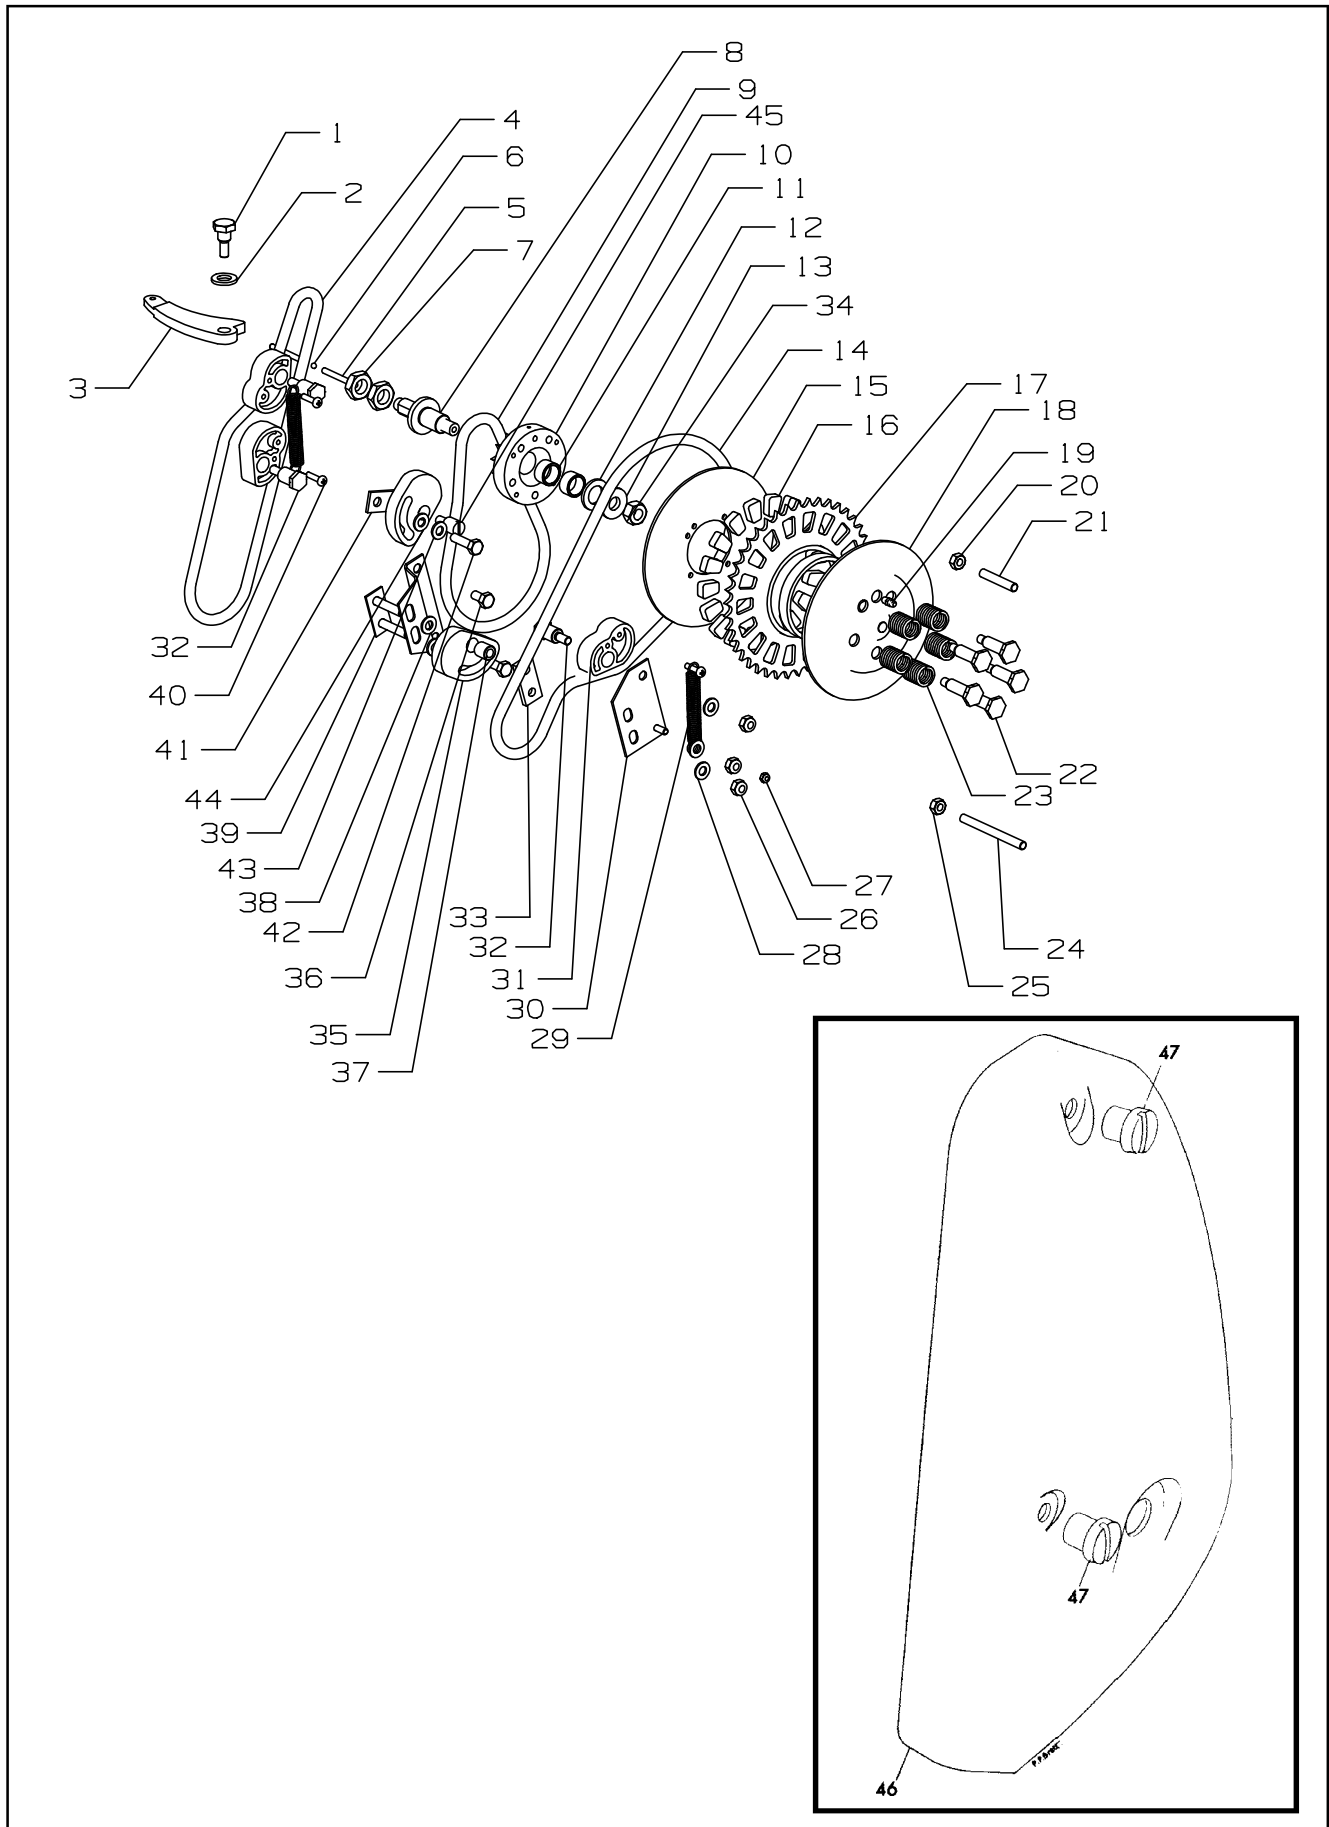

16 PRESSURE CLUTCH & DRIVES

LIST OF PARTS

ITEM	RANSOMES PART NO	DESCRIPTION	QTY	REMARKS
1	MBC5918	Shoulder Pin	1	
2	A292085	Disc Spring	1	
3	MBC4430	Lever (Non OPC M/C's)	1	
4	A300076	Chain-Primary 76P	1	
*	A380002	• Connecting Link	1	
*	A380004	• Cranked Link	AR	
5	A143408	Operating Pin	2	
6	A299201	Ball	1	
7	450382	Stiffnut M16	1	
8	MBC5118ZA	Shaft	1	
9	A393142	Chain-Final 42P	1	
*	A389003	• Connecting Link	1	
10	MBE2571	Body Assy.	1	
11	A210624	Bush	2	
12	A219203	Thrust Collar	1	
13	MBC4641	Collar	1	
14	A393166	Chain-Secondary 66P	1	
*	A389003	• Connecting Link	1	
15	LCG1474B	Inner Plate	1	
*	A119131	Screw M5 x 16	1	
16	LCG1452	Clutch Pad	18	
17	LCG1451A	Chainwheel	1	
*	LCG1453	Bush	1	
18	A920054	Outer Plate	1	
19	A299301	Lubricator	1	
20	450324	Nut M8	2	
21	A109226	Stud	1	
22	MBC5916	Spring Bolt	5	
23	A291101	Spring	5	
*	A159994	Collar (For 61 Marquis)	5	
24	MBC7111	Stud	1	
25	450324	Nut - Hex M8	1	
26	450378	Nut - Nyloc M8	1	
27	450377	Nut - Nyloc M6	1	
28	450390	Washer M8	3	
29	A290068	Spring	2	
30	MBF1890	Cam Plate	1	
31	A913542	Cam	3	
32	MBG5265A	Shoulder Bolt	3	
33	MBG5269	Plate	1	
34	A139336	Nut LH	1	
35	A913192	Chain Tensioner	1	
36	452701	Screw M8 x 16	2	
37	MBC3171	Bush	1	
38	MBG5429	Bracket	1	

* Not Illustrated

16 PRESSURE CLUTCH & DRIVES