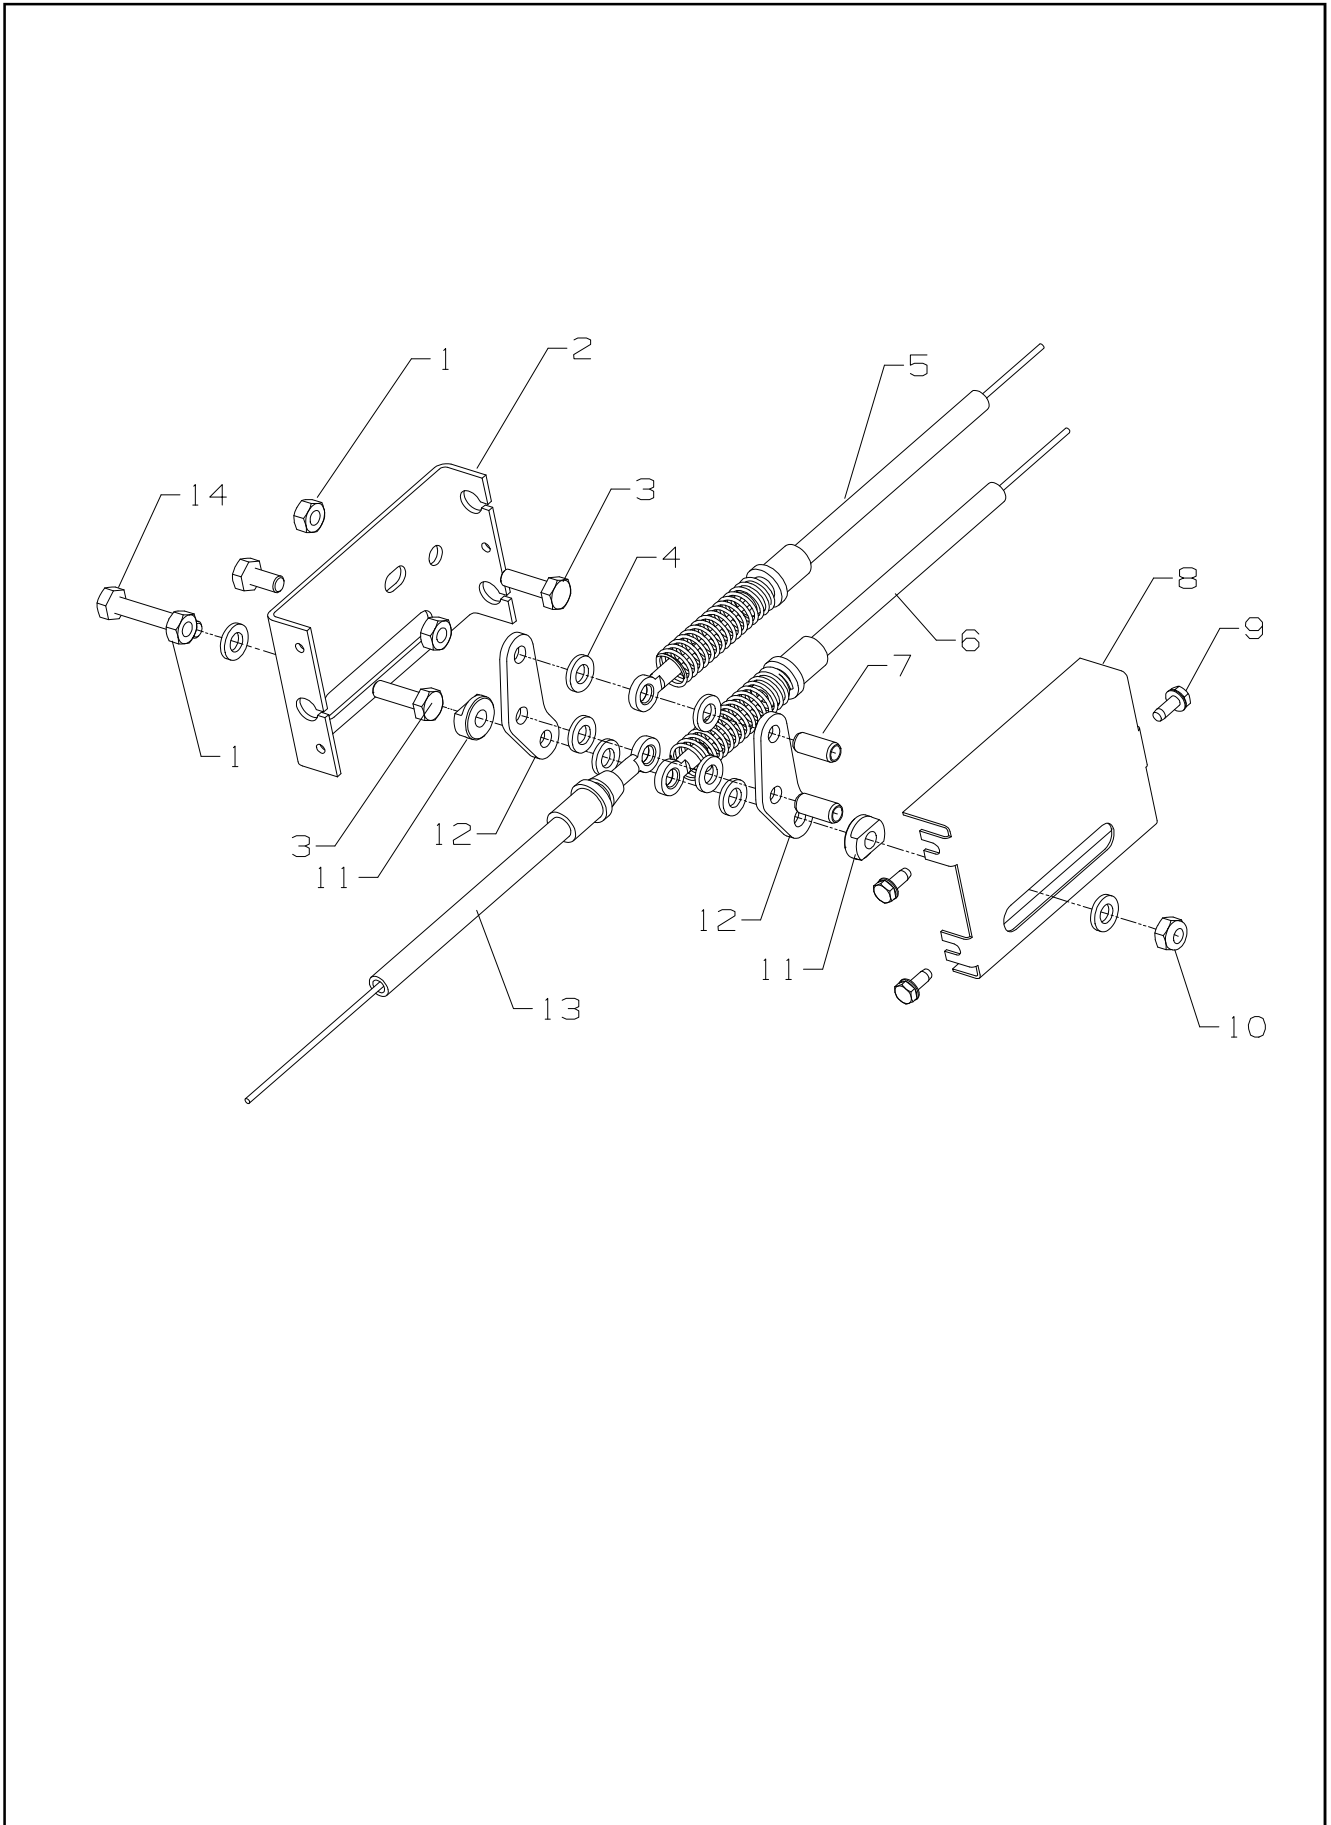

7 OPC COMPENSATOR

7 OPC COMPENSATOR

LIST OF PARTS

ITEM	RANSOMES PART NO	DESCRIPTION	QTY	REMARKS
1	450323	Nut - Hex M6	3	
2	MBG5441A	Control Bracket	1	
3	450168	Screw - Hex M6 x 12	2	51cm
3	450175	Screw - Hex M6 x 40	2	61cm
4	450389	Washer M6	8	
5	A906772	Throttle Cable	1	
6	A906770	OPC Cable	1	
7	451448	Spirol Roll Pin	2	
8	MBG5444A	Control Cover	1	
9	452676	Screw - Taptite M4 x 10	3	
10	450377	Nut - Hex M6 Nyloc	1	
11	MBG5443A	Slider / Spacer	2	
12	MBG5442	Lever	2	
13	A906771	Throttle Cable	1	
14	450002	Bolt - Hex M6 x 35	1	
	450171	Screw - Hex M6 x 20	1	
	450323	Nut - Hex M6	1