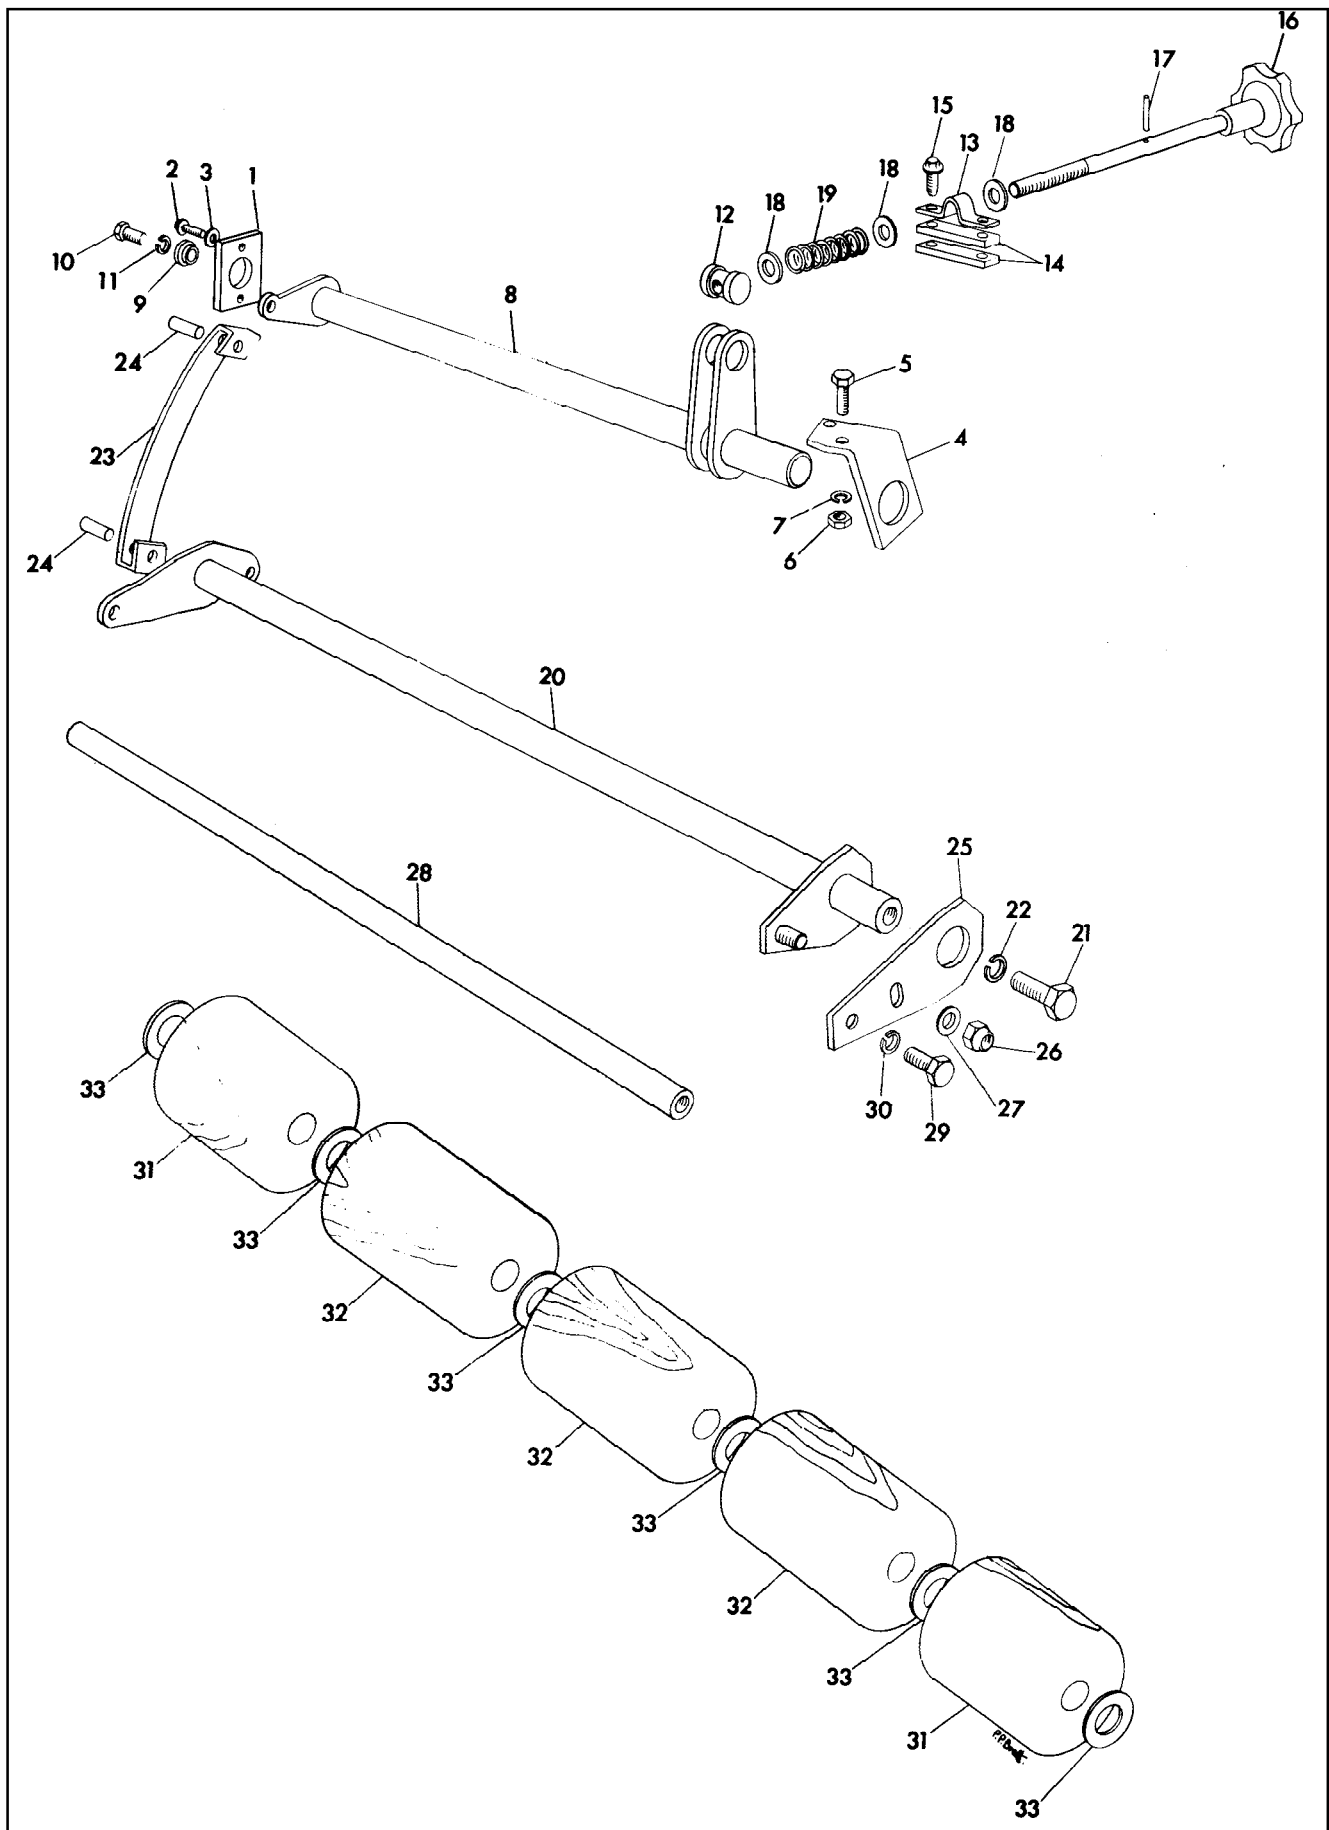

12 FRONT ROLL - MARQUIS 61cm

12 FRONT ROLL - MARQUIS 61cm

LIST OF PARTS

ITEM	RANSOMES PART NO	DESCRIPTION	QTY	REMARKS
1	MBC5384	Bearing Plate	1	
2	452692	Screw M6 x 12	2	
3	450389	Washer 6mm	2	
4	MBC5383	Bearing Bracket	1	
5	450191	Screw M8 x 20	2	
6	450324	Nut M8	2	
7	450411	S.L.Washer 8mm	2	
8	MBC5376A	Cross Shaft	1	
9	MBC5398	Collar	1	
10	450191	Screw M8 x 20	1	
11	450411	S.L.Washer 8mm	1	
12	LMSD971	Ferrule Assy.	1	
13	MBC5387	Support Bracket	1	
14	MBC5389	Packer	2	
15	A119028	Screw M6 x 16	2	
16	LMSE010	Handwheel Assy.	1	
*	A219329	Bush (for ref 16)	1	
17	451581	Spirol Pin	1	
18	450391	Washer 10mm	3	
19	A291079	Spring	1	
20	MBC4544	Roll Carriage	1	
21	450241	Screw M12 x 30	2	
22	450412	S.L.Washer	2	
23	MBC5385	Link	1	
24	451488	Spirol Pin	2	
25	A920156	Carriage	1	
26	450378	Stiffnut M8	1	
27	450390	Washer 8mm	1	
28	MBC4548A	Spindle	1	
29	450191	Screw M8 x 20	2	
30	450411	S.L.Washer 8mm	2	
31	MBA4357Z	Roll Outer	2	
32	MBA4356Z	Roll Inner	3	
33	GSF2150H	Washer	6	
*	451241	Split Pin (used when outer rolls only are used)	2	

* Not Illustrated