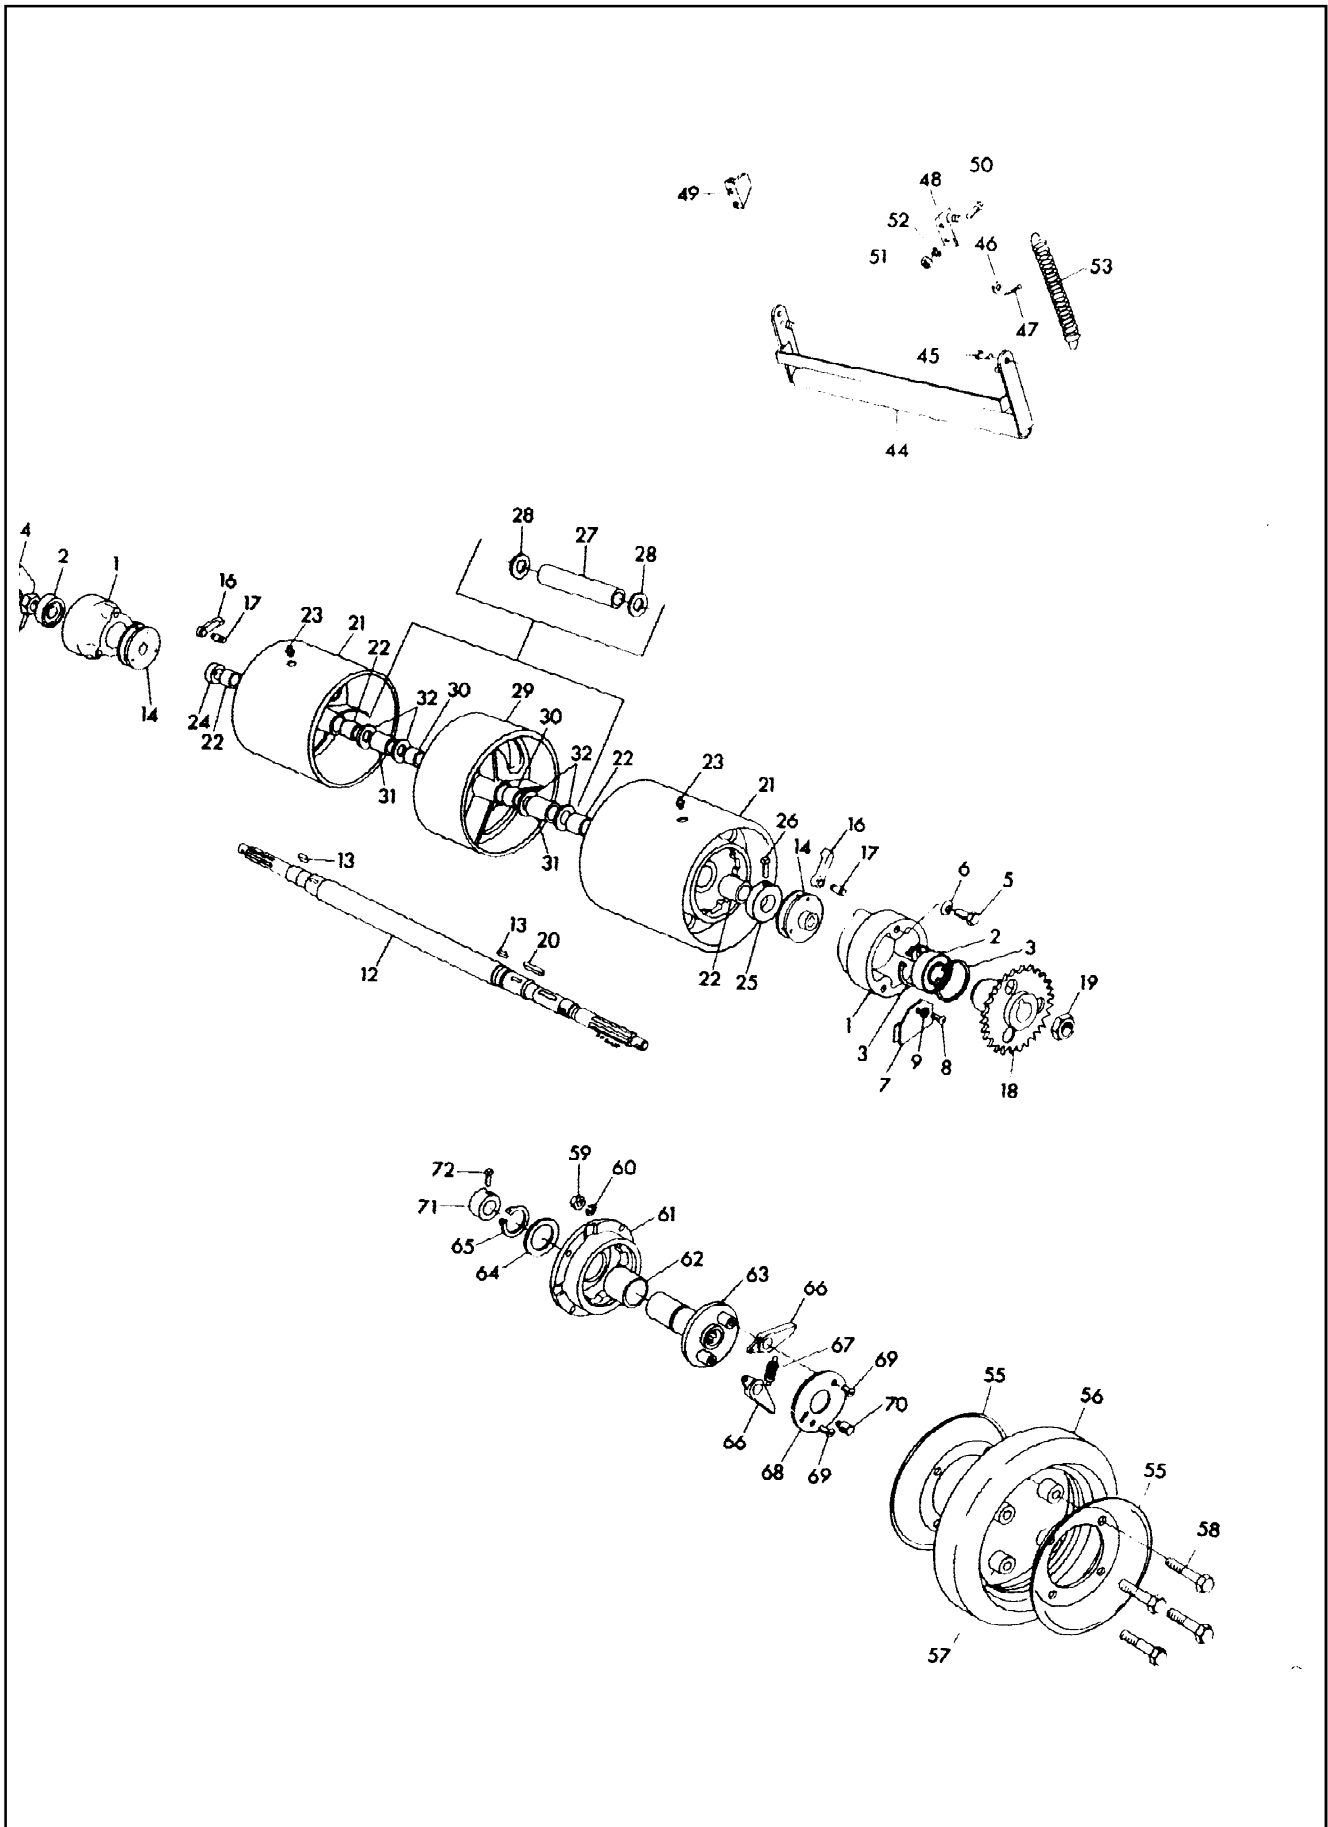

\* Not Illustrated

12 FRONT ROLL - MARQUIS 61cm

**12 FRONT ROLL - MARQUIS 61cm**

**LIST OF PARTS**

ITEM	RANSOMES PART NO	DESCRIPTION	QTY	REMARKS
1	MBC5384	Bearing Plate	1	
2	452692	Screw M6 x 12	2	
3	450389	Washer 6mm	2	
4	MBC5383	Bearing Bracket	1	
5	450191	Screw M8 x 20	2	
6	450324	Nut M8	2	
7	450411	S.L.Washer 8mm	2	
8	MBC5376A	Cross Shaft	1	
9	MBC5398	Collar	1	
10	450191	Screw M8 x 20	1	
11	450411	S.L.Washer 8mm	1	
12	LMSD971	Ferrule Assy.	1	
13	MBC5387	Support Bracket	1	
14	MBC5389	Packer	2	
15	A119028	Screw M6 x 16	2	
16	LMSE010	Handwheel Assy.	1	
*	A219329	Bush (for ref 16)	1	
17	451581	Spirol Pin	1	
18	450391	Washer 10mm	3	
19	A291079	Spring	1	
20	MBC4544	Roll Carriage	1	
21	450241	Screw M12 x 30	2	
22	450412	S.L.Washer	2	
23	MBC5385	Link	1	
24	451488	Spirol Pin	2	
25	A920156	Carriage	1	
26	450378	Stiffnut M8	1	
27	450390	Washer 8mm	1	
28	MBC4548A	Spindle	1	
29	450191	Screw M8 x 20	2	
30	450411	S.L.Washer 8mm	2	
31	MBA4357Z	Roll Outer	2	
32	MBA4356Z	Roll Inner	3	
33	GSF2150H	Washer	6	
*	451241	Split Pin (used when outer rolls only are used)	2	

\* Not Illustrated

13 LANDROLL - SUPER CERTES

**13 LANDROLL - SUPER CERTES**

**LIST OF PARTS**

ITEM	RANSOMES PART NO	DESCRIPTION	QTY	REMARKS
1	MBC9099	Bearing Housing	2	
2	A203604	Bearing	2	
3	451977	Circlip	2	
4	MBC4955	Cover Plate	1	
5	450190	Screw M8 x 16	6	
6	A292050	Disc Spring	6	
7	MBC5191	Cover Plate	1	
8	A119133	Screw	1	
9	450388	Washer 5mm	1	
12	MBC4659	Spindle 51cm	1	
*	MBC4660	Spindle 61cm	1	
13	452176	Key	2	
14	MBC9278A	Pawl Carrier	1	
16	LTC0017	Pawl	3	
17	A149080	Rivet	3	
18	MBE1142	Chain Wheel	1	
19	MBC5464	Nut	2	
20	452182	Key	1	
21	MBC3145	Landroll	2	
22	A219310	Bush	4	
23	GSF2542AB	Lubricator	2	
24	MBC5311	Distance Piece	1	
25	MBC5312	Clamping Collar	1	
26	A119063	Screw	1	
27	MBC3146	Distance Piece 51cm	1	
28	MBC3186	Washer 51cm	2	
29	MBC3091	Landroll Centre 61cm	1	
30	A219310	Bush 61cm	2	
31	MBC3147	Distance Piece 61cm	2	
32	MBC3186	Washer 61cm	4	