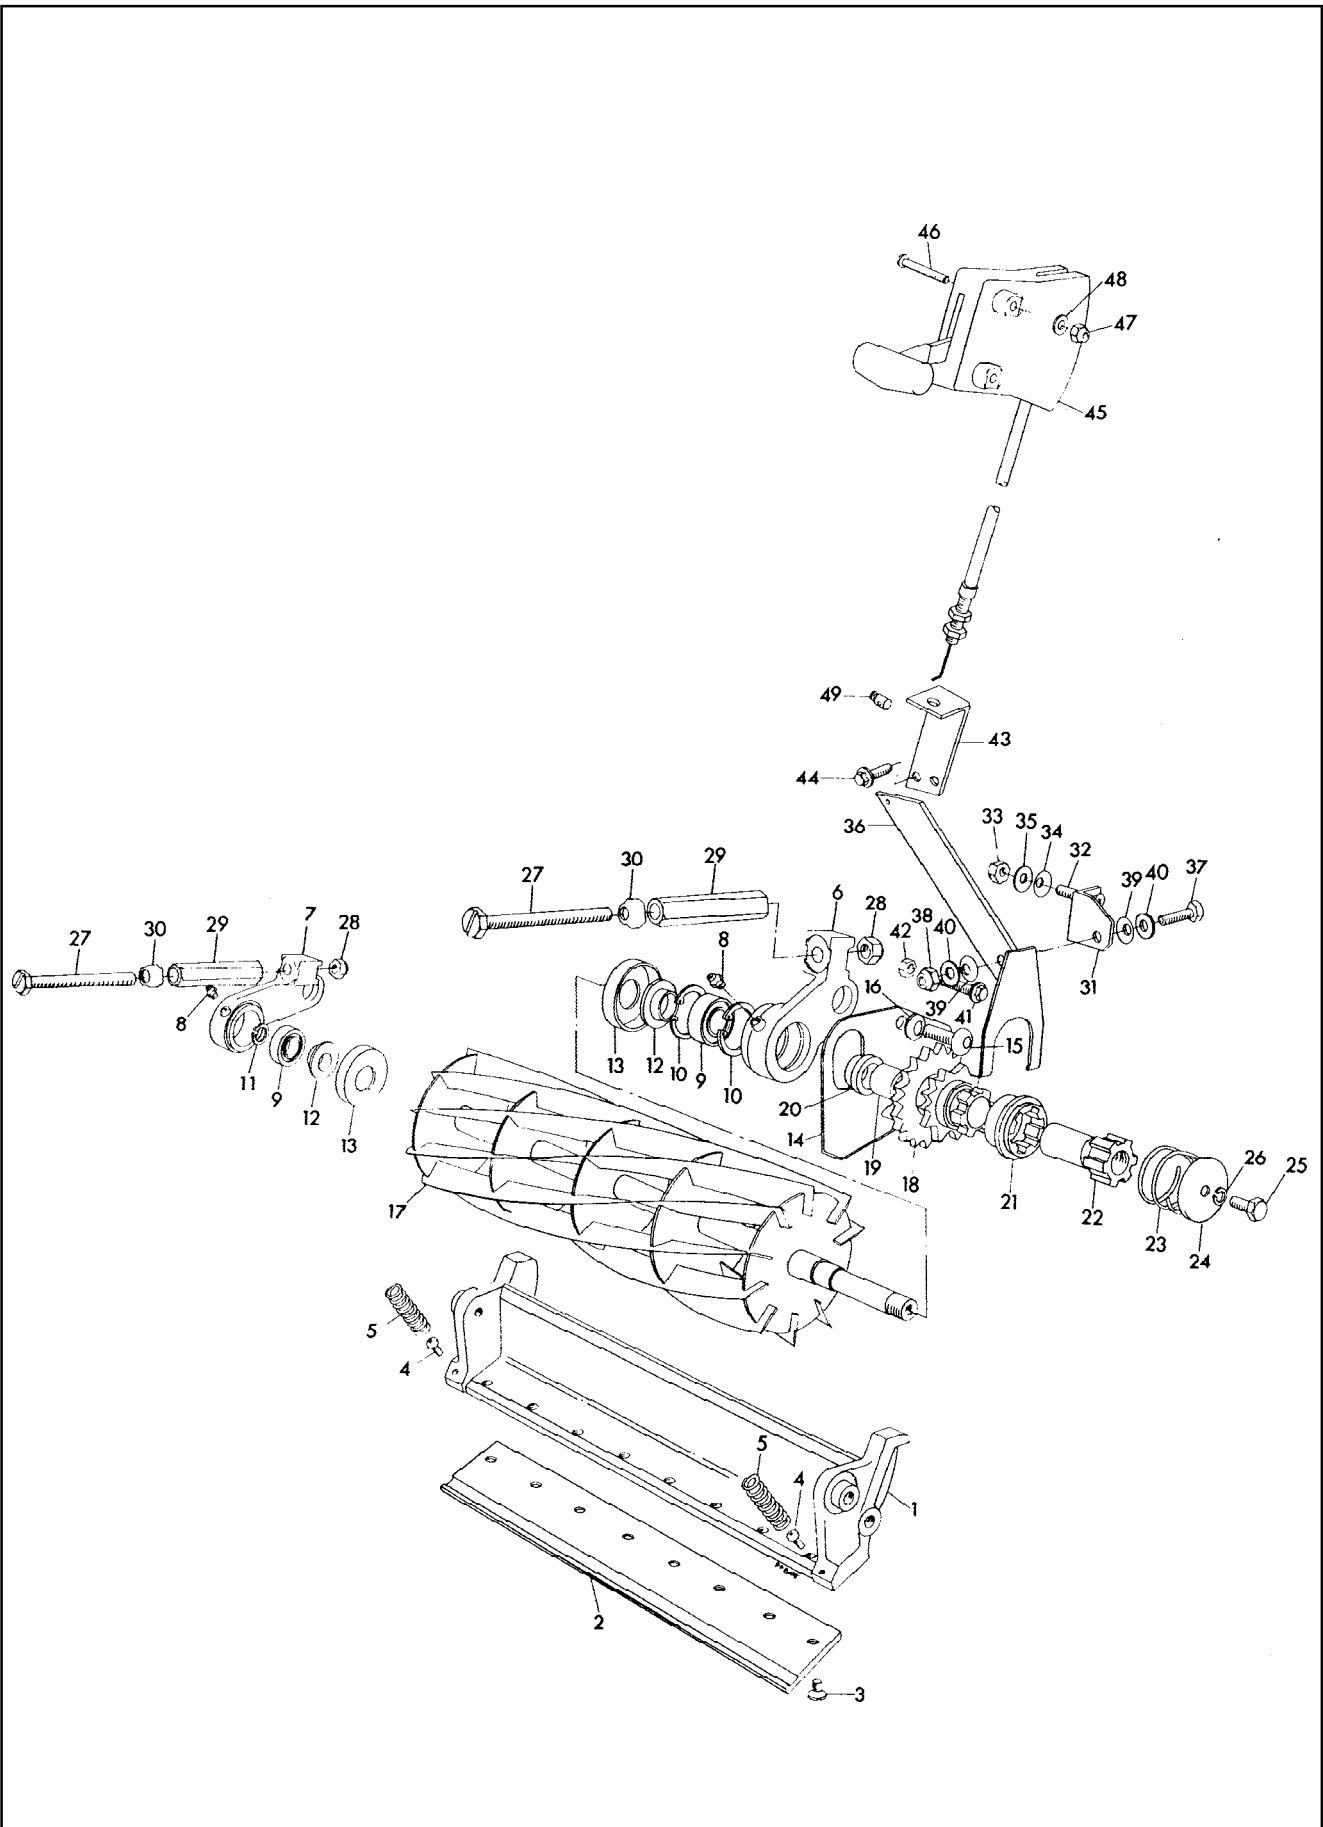

### Super Certes 51 & 61, Super Bowl 51 & Marquis 51 & 61

Series: YM, YP, YL, YJ, YK - Engine type: Kubota GS130 & GS160

Product codes: LDFC050, LDFC060, LDFD070, LDAA040, LDCB020

**WARNING:** If incorrectly used this machine can cause severe injury. Those who use and maintain this machine should be trained in its proper use, warned of its dangers and should read the entire manual before attempting to set up, operate, adjust or service the machine.

1 CUTTING CYLINDER - SUPER CERTES 51 & 61 & MARQUIS 61

**1 CUTTING CYLINDER - SUPER CERTES 51 & 61 & MARQUIS 61 LIST OF PARTS**

ITEM	RANSOMES PART NO	DESCRIPTION	QTY	REMARKS
1	LMAY588A	Bottom Block Assy. 51cm	1	
2	MBA7051	• Bottom Blade 51cm	1	
3	A119002	• Screw		
*	LMAA786A	Bottom Block Assy. 61cm	1	
*	MBA7083	• Bottom Blade 61cm	1	
3	A119002	• Screw	8	
4	451153	Screw	2	
5	GSF2240KT	Spring	2	
6	MBC3980	Bearing Housing LH	1	
7	MBC3979	Bearing Housing RH	1	
8	A299301	• Lubricator	2	
9	A203603	• Bearing	2	
10	451970	Circlip	2	
11	452042	Circlip	1	
12	MBC5915	Grease Ring	2	
13	LOY0013	Dust Cover	2	
14	MBC4686A	Slot Cover	1	
15	A129009	Screw	2	LH Side of Frame
16	A292083	Disc Spring	2	
*	456010462	Screw	2	Rh side of frame
*	450412	S.L.Washer 10mm	2	
17	MBC3139B	Cylinder Assy. 51cm	1	Super Certes
*	MBC3140B	Cylinder Assy. 61cm	1	Super Certes
*	MBC4518A	Cylinder Assy. 61cm	1	Marquis
18	MBC8154	Pinion Assy.	1	
19	A210642	Bush	1	
20	MBC3183	Distance Piece	1	
21	MBC5294	Sliding Clutch	1	
22	LMSE122	Clutch Sleeve	1	
23	A291076	Spring	1	
24	MBC5316	Retaining Plate	1	
25	450188	Screw M8 x 12	1	
26	450411	S.L.Washer 8mm	1	
27	A100905	Adjusting Screw	2	
28	450379	Stiffnut M10	2	
29	MBC7028	Locknut	2	
30	A229935	Seal	2	
31	MBC5093	Bracket	1	
32	450634	Screw M8 x 25	1	
33	450378	Stiffnut M8	1	
34	A292050	Disc Spring	1	
35	450390	Washer 8mm	1	