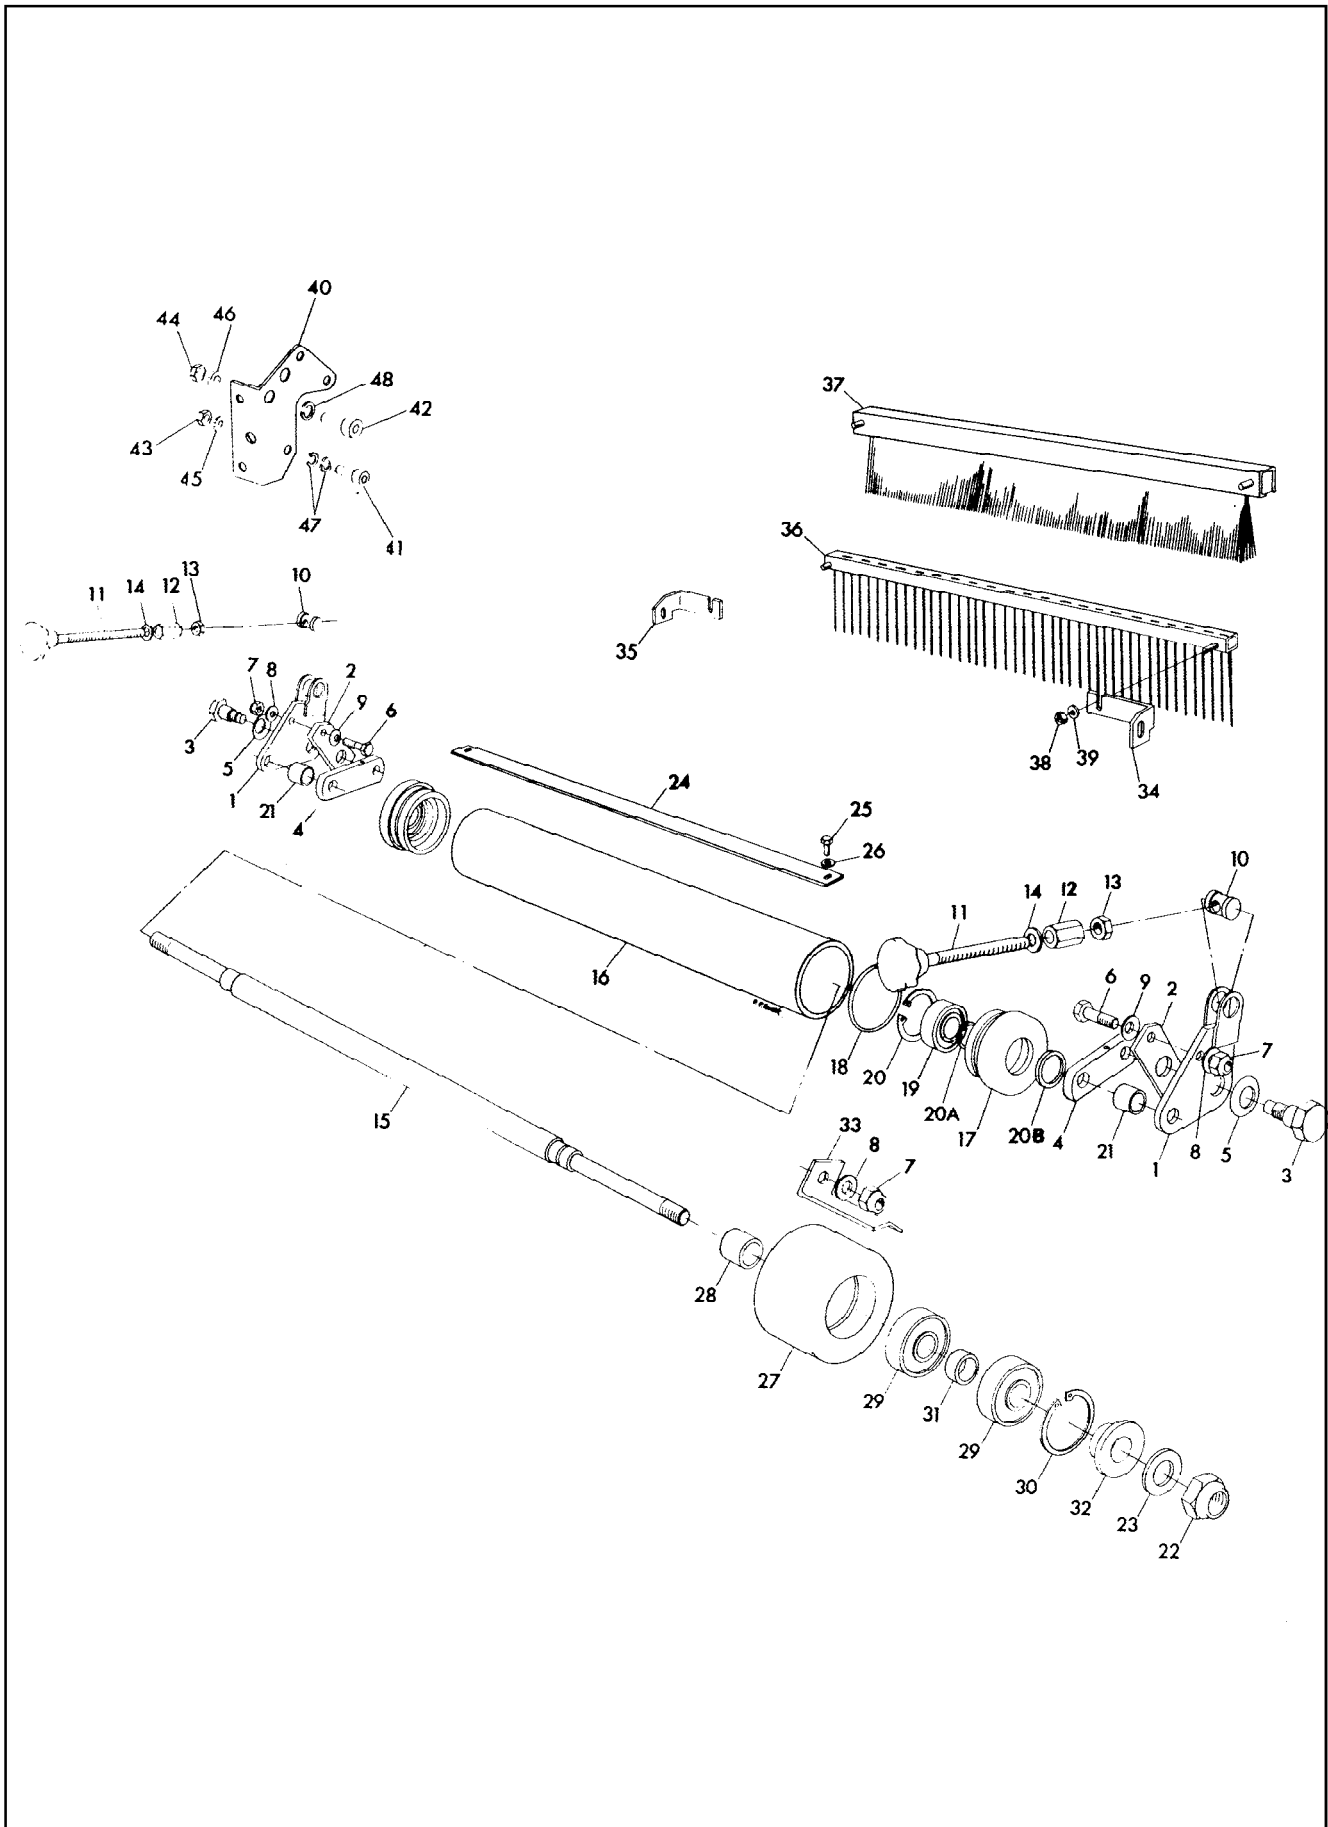

9 FRONT ROLL - SUPER CERTES

9 FRONT ROLL - SUPER CERTES

LIST OF PARTS

ITEM	RANSOMES PART NO	DESCRIPTION	QTY	REMARKS
1	MBE0342	Carriage	2	
2	MBC5914A	Packer (6mm)	2	
2a*	MBC9872	Packer (2mm)	2	
3	MBC5917A	Pivot Pin	2	
4	MBC3973	Link	2	
5	A292122	Disc Spring	2	
6	450015	Bolt M8 x 35	2	
7	450378	Stiffnut M8	2	
8	450390	Washer 8mm	2	
9	A292050	Disc Spring	2	
10	MBC5274A	Trunnion	2	
11	A907009	Adjusting Screw	2	
12	MBC7026	Adjusting Collar	2	
13	450324	Nut M8	2	
14	450390	Washer 8mm	2	
15	MBE2281	Spindle 51cm	1	
15*	MBE2322	Spindle 61cm	1	
16	MBE2280	Front Roll 51cm	1	front roll assy. Imse035
16 *	MBE1470	Front Roll 61cm	1	
17	MBE1471A	End Cover	2	
18	GSF3599HA	O Ring	2	
19	A203602	Bearing	2	
20	452060	Circlip	2	
20A	A179923	Circlip	2	
20B	A221912	Quad Ring	2	
21	AF13020	Spacer	2	
22	450380	Stiffnut M12	2	
23	450392	Washer 12mm	2	
24	MBA5439	Scraper 51cm	1	
24 *	MBC3976A	Scraper 61cm	1	
25	450149	Screw M5 x 12	2	
26	450388	Washer 5mm	2	
27	MBC3102A	Outrigger Roll	2	
28	AF13018	Spacer	2	
29	A203601	Bearing	4	
30	A170032	Circlip	2	
31	MBC3105	Distance Piece	2	
32	MBC5313	Dust Cover	2	
33	MBC3976A	Scraper	2	
34	MBC5705A	Bracket LH	1	
35	MBC5706A	Bracket RH	1	
36	MBA5477	Rake Assy. 51cm	1	
36 *	A915106	Rake Assy. 61cm	1	
37	MBA5479	Brush Assy. 51cm	1	
37 *	A915107	Brush Assy. 61cm	1	
38	GSF2051AA	Nut	2	
39	GSF2150C	Washer	2	

* Not Illustrated