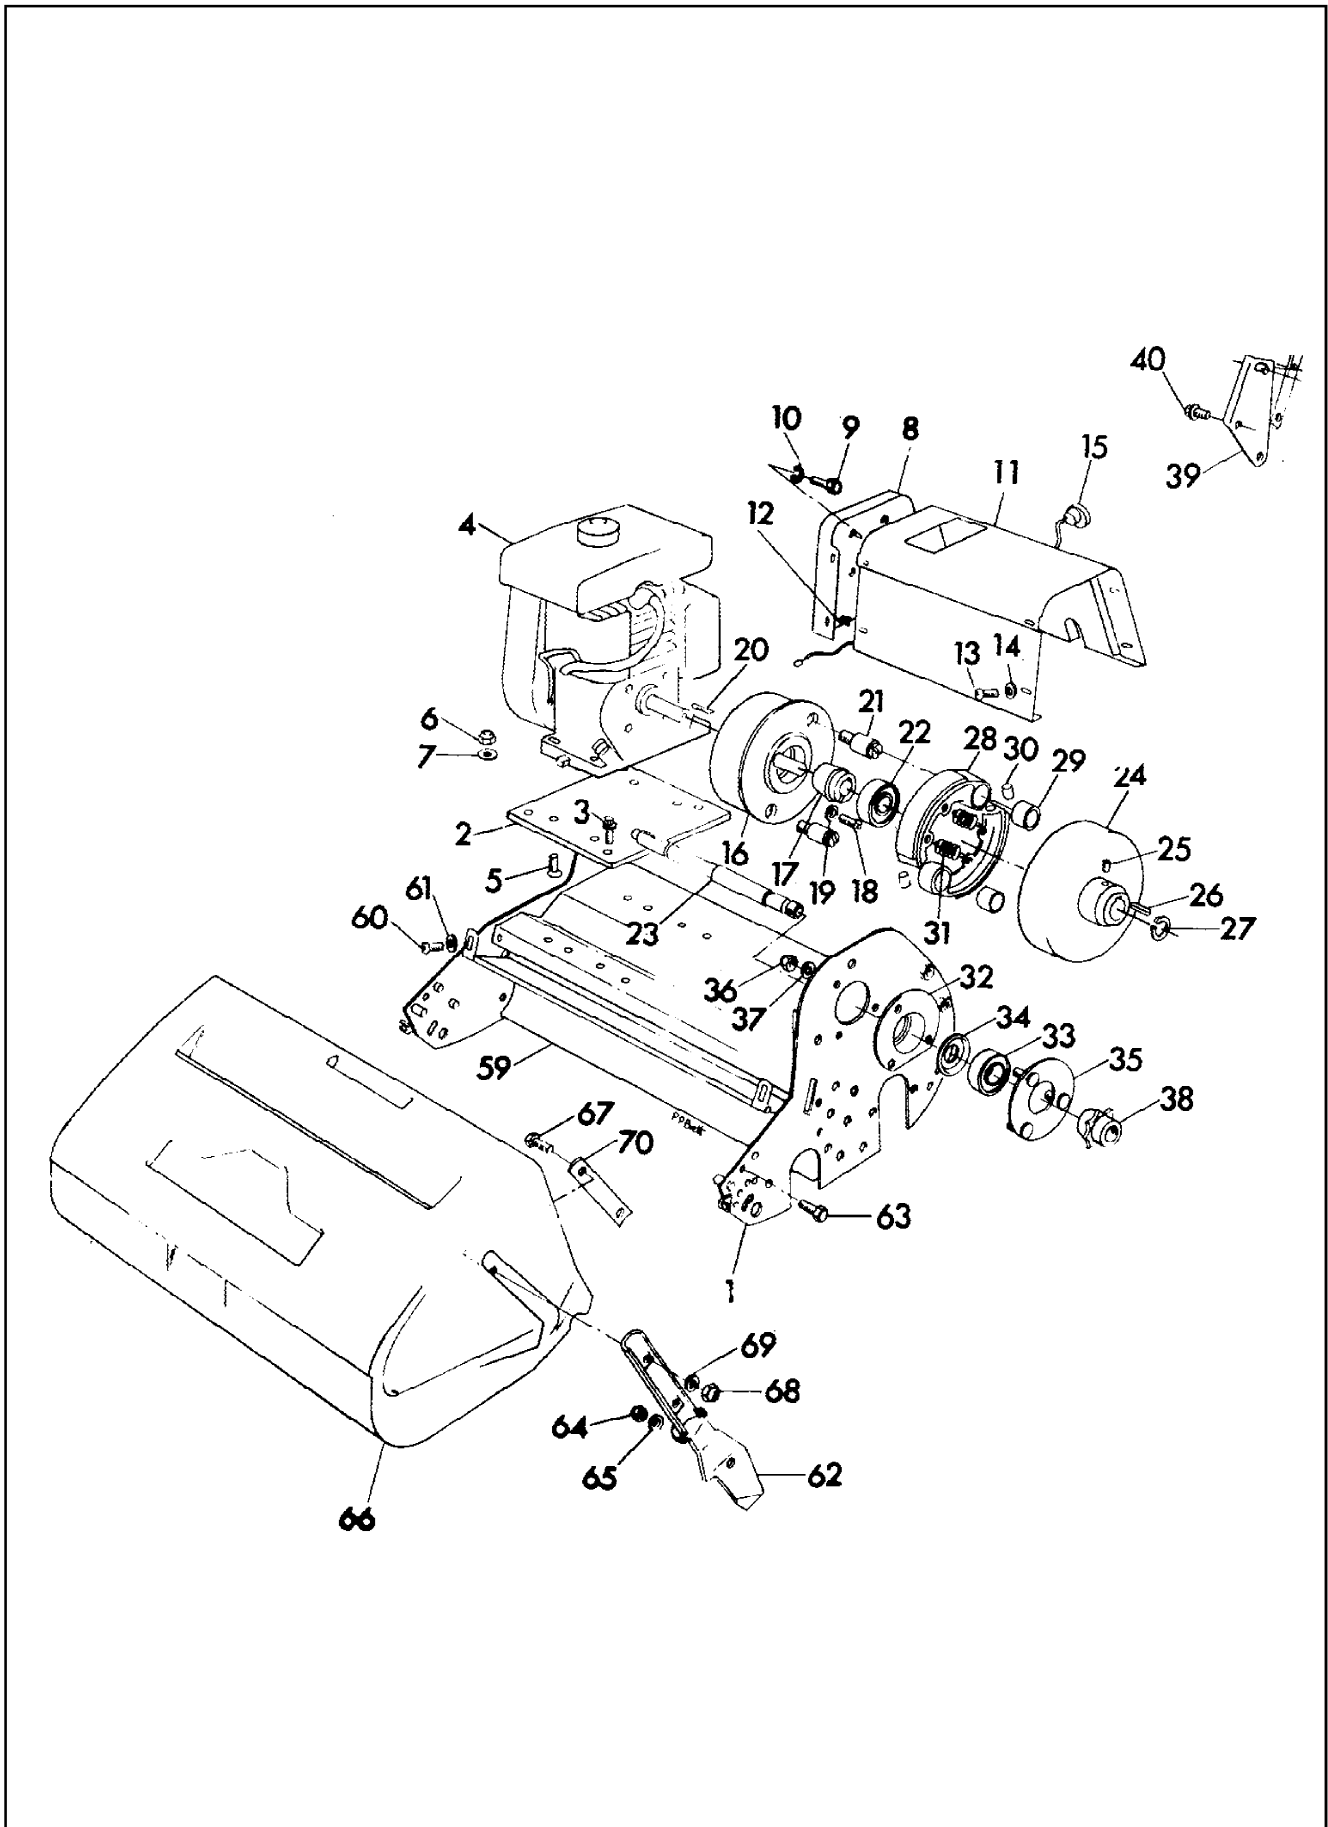

5 MAIN FRAME & GRASSBOX - SUPER BOWL, MARQUIS

LIST OF PARTS

ITEM	RANSOMES PART NO	DESCRIPTION	QTY	REMARKS
1	MBC5374D	Frame (51cm)	1	
*	MBC5375D	Frame (61cm)		
2	MBC3600A	Mounting Plate (51cm)	1	
3	452702	Screw M8 x 20 (51cm)	4	
4	A610107	Engine (GS130) (51cm)	1	
*	A610106	Engine (GS160) (61cm)	1	
5	450868	Screw M8 x 35 (51cm)	4	
*	450471	Screw M8 x 30 (61cm)	4	
6	450378	Stiffnut M8 (51cm)	4	
7	450390	Washer (51cm)	4	
8	MBC8991	End Plate	1	
9	GSF2002CB	Screw	4	
10	450411	S.L.Washer	4	
11	MBC9074	Top Cover (51cm)	1	
*	A914867	Acoustic Pad (51cm)	1	
*	MBC9474A	Rear Plate (51cm)	1	
*	A914869	Acoustic Pad (51cm)	1	
*	MBC9075	Top Cover (61cm)	1	
*	A914868	Acoustic Pad (61cm)	1	
*	MBC9475A	Rear Plate (61cm)	1	
*	A914871	Acoustic Pad (61cm)	1	
*	2208076	Hinge	2	
*	2202108	Packer	2	
*	450526	Screw	8	
*	450376	Nut	8	
12	A139401	Speed Nut	8	
13	450541	Screw M6 x 16	8	
*	452694	Screw M6 x 16	2	
*	450170	Screw M6 x 16	2	
*	452697	Screw M6 x 30	1	
14	450389	Washer 6mm	8	
*	A905544	Harness	1	
*	A199226	Clip	3	
16	MBC4580A	Flywheel	1	
17	MBB2023B	Taper Bush	1	
18	A129031	Screw	2	
19	MBB4758	Washer	2	
20	GSF2200BN	Key	1	
21	MBC4583A	Pin	2	
22	H001202	Bearing	1	
23	MBC3029	Spindle (51cm)	1	
*	MBC3111	Spindle (61cm)	1	
24	LCO0457	Clutch Ring	1	
25	GSF2020JE	Screw	1	
26	GSF2202ET	Key	1	
27	GSF1056AX	Circlip	1	

* Not Illustrated

5 MAIN FRAME & GRASSBOX - SUPER BOWL, MARQUIS