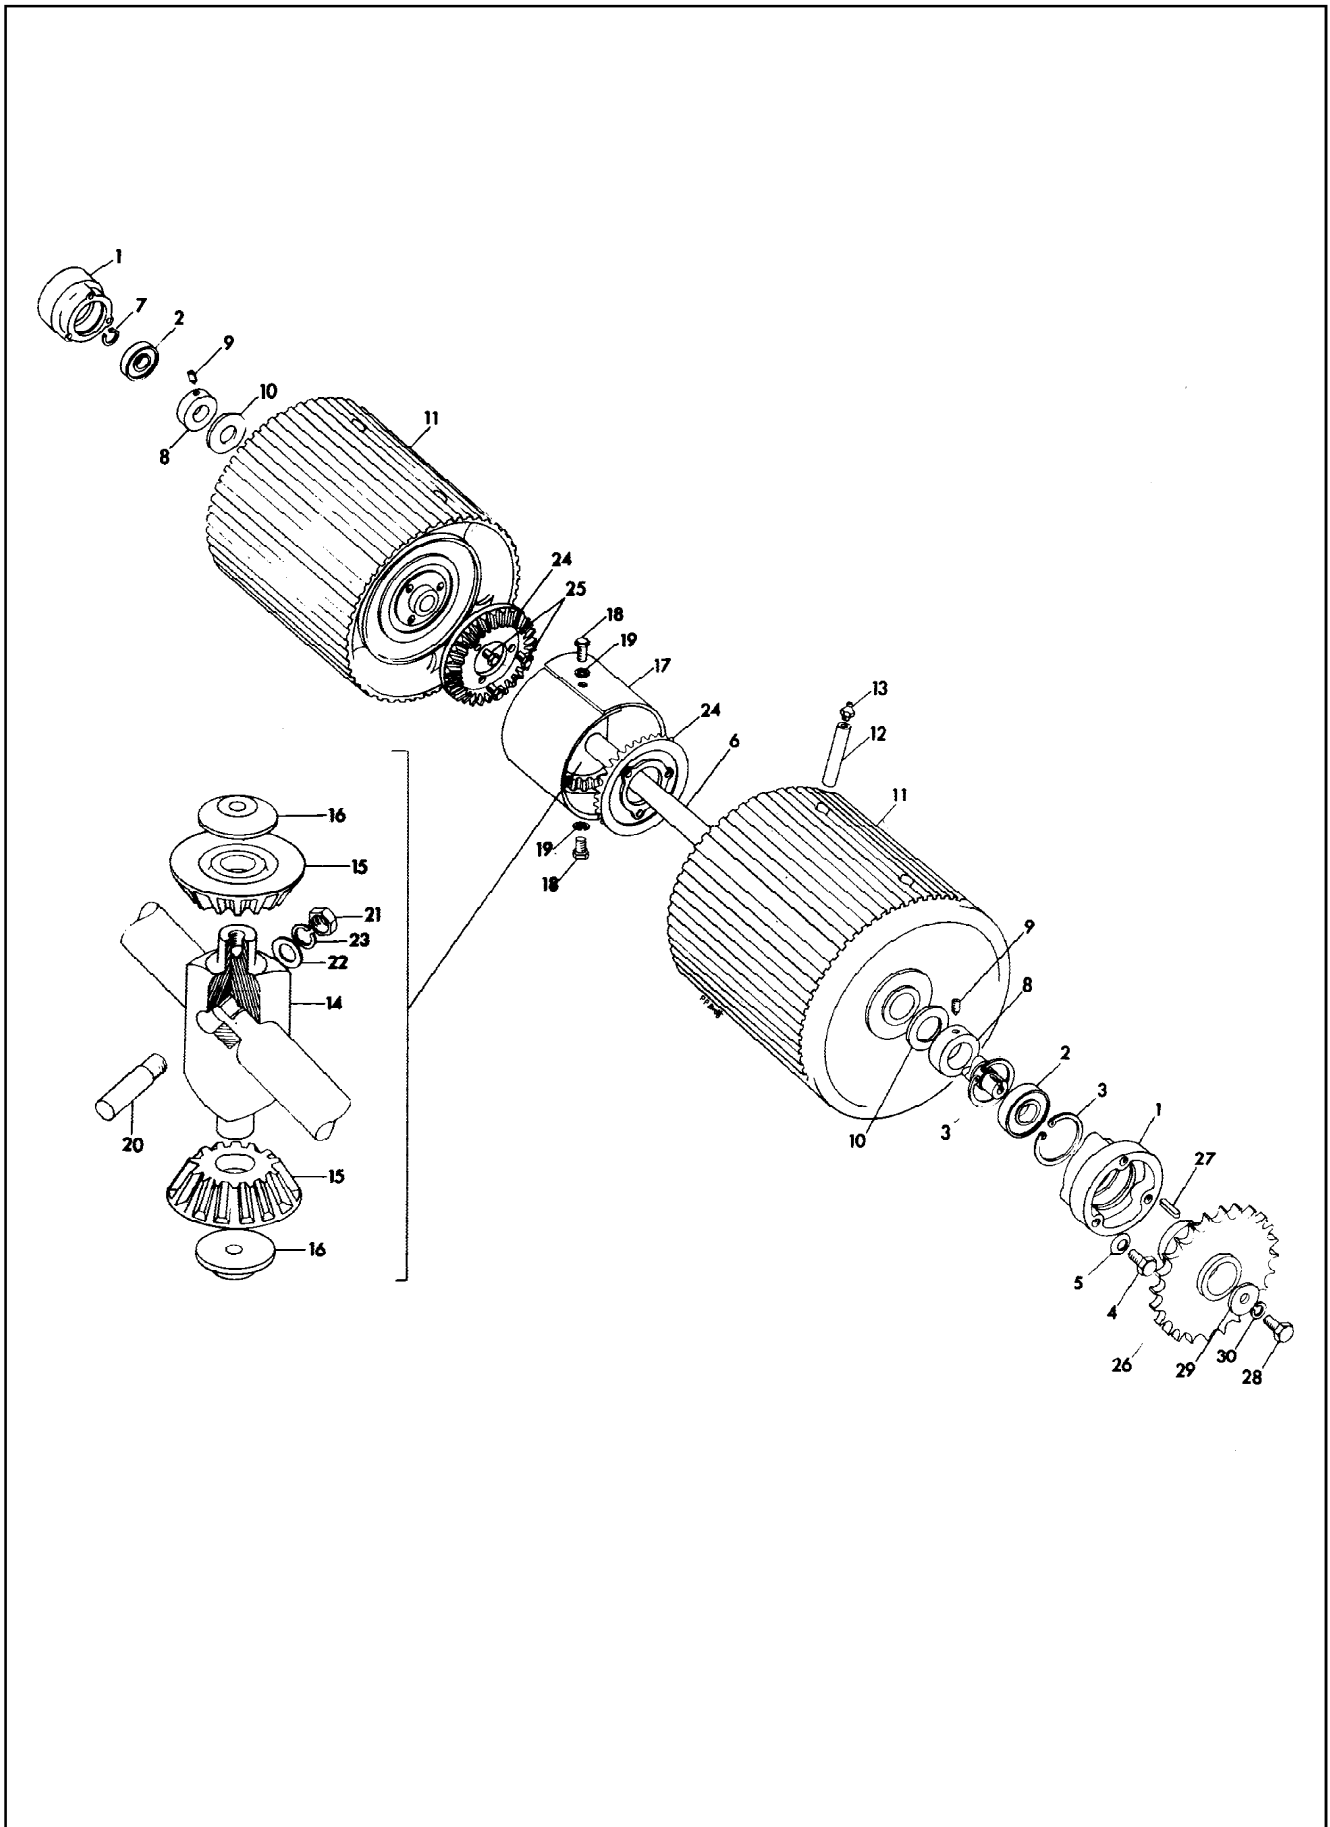

15 LANDROLL MARQUIS 61cm

15 LANDROLL MARQUIS 61cm

LIST OF PARTS

ITEM	RANSOMES PART NO	DESCRIPTION	QTY	REMARKS
1	MBC9099	Bearing Housing	2	
2	A203604	Bearing	2	
3	451977	Circlip	2	
4	450190	Screw M8 x 16	6	
5	A292050	Disc Spring	6	
6	MBC4558	Shaft	1	
7	452045	Circlip	1	
8	MBC4559	Adjusting Collar	2	
9	450968	Screw M8 x 10	2	
10	MBC7008	Collar	2	
11	MBC3308	Landroll (CI)	2	
12	MBC3307	Grease Tube	4	
13	GSF2541AB	Lubricator	4	
14	MBC3324	Bevel Gear Carrier	1	
15	MBA5283A	Bevel Pinion	2	
16	MBA5347	Distance Collar	2	
17	MBA5284	Dust Shield	2	
18	450172	Screw M6 x 25	2	
19	450410	S.L.Washer 6mm	2	
20	A149065	Cotter Pin	1	
21	GSF2051AC	Nut	1	
22	450391	Washer 8mm	1	
23	450412	S.L.Washer 8mm	1	
24	MBA5282A	Bevel Gear	2	
25	GSF2015AE	Screw	6	
26	A916204	Chainwheel	1	
27	452176	Key	1	
28	450192	Screw M8 x 25	1	
29	MBB8108	Washer	1	
30	450411	S.L.Washer 8mm	1	
*	MBC4954	Cover Plate RH	1	

* Not Illustrated