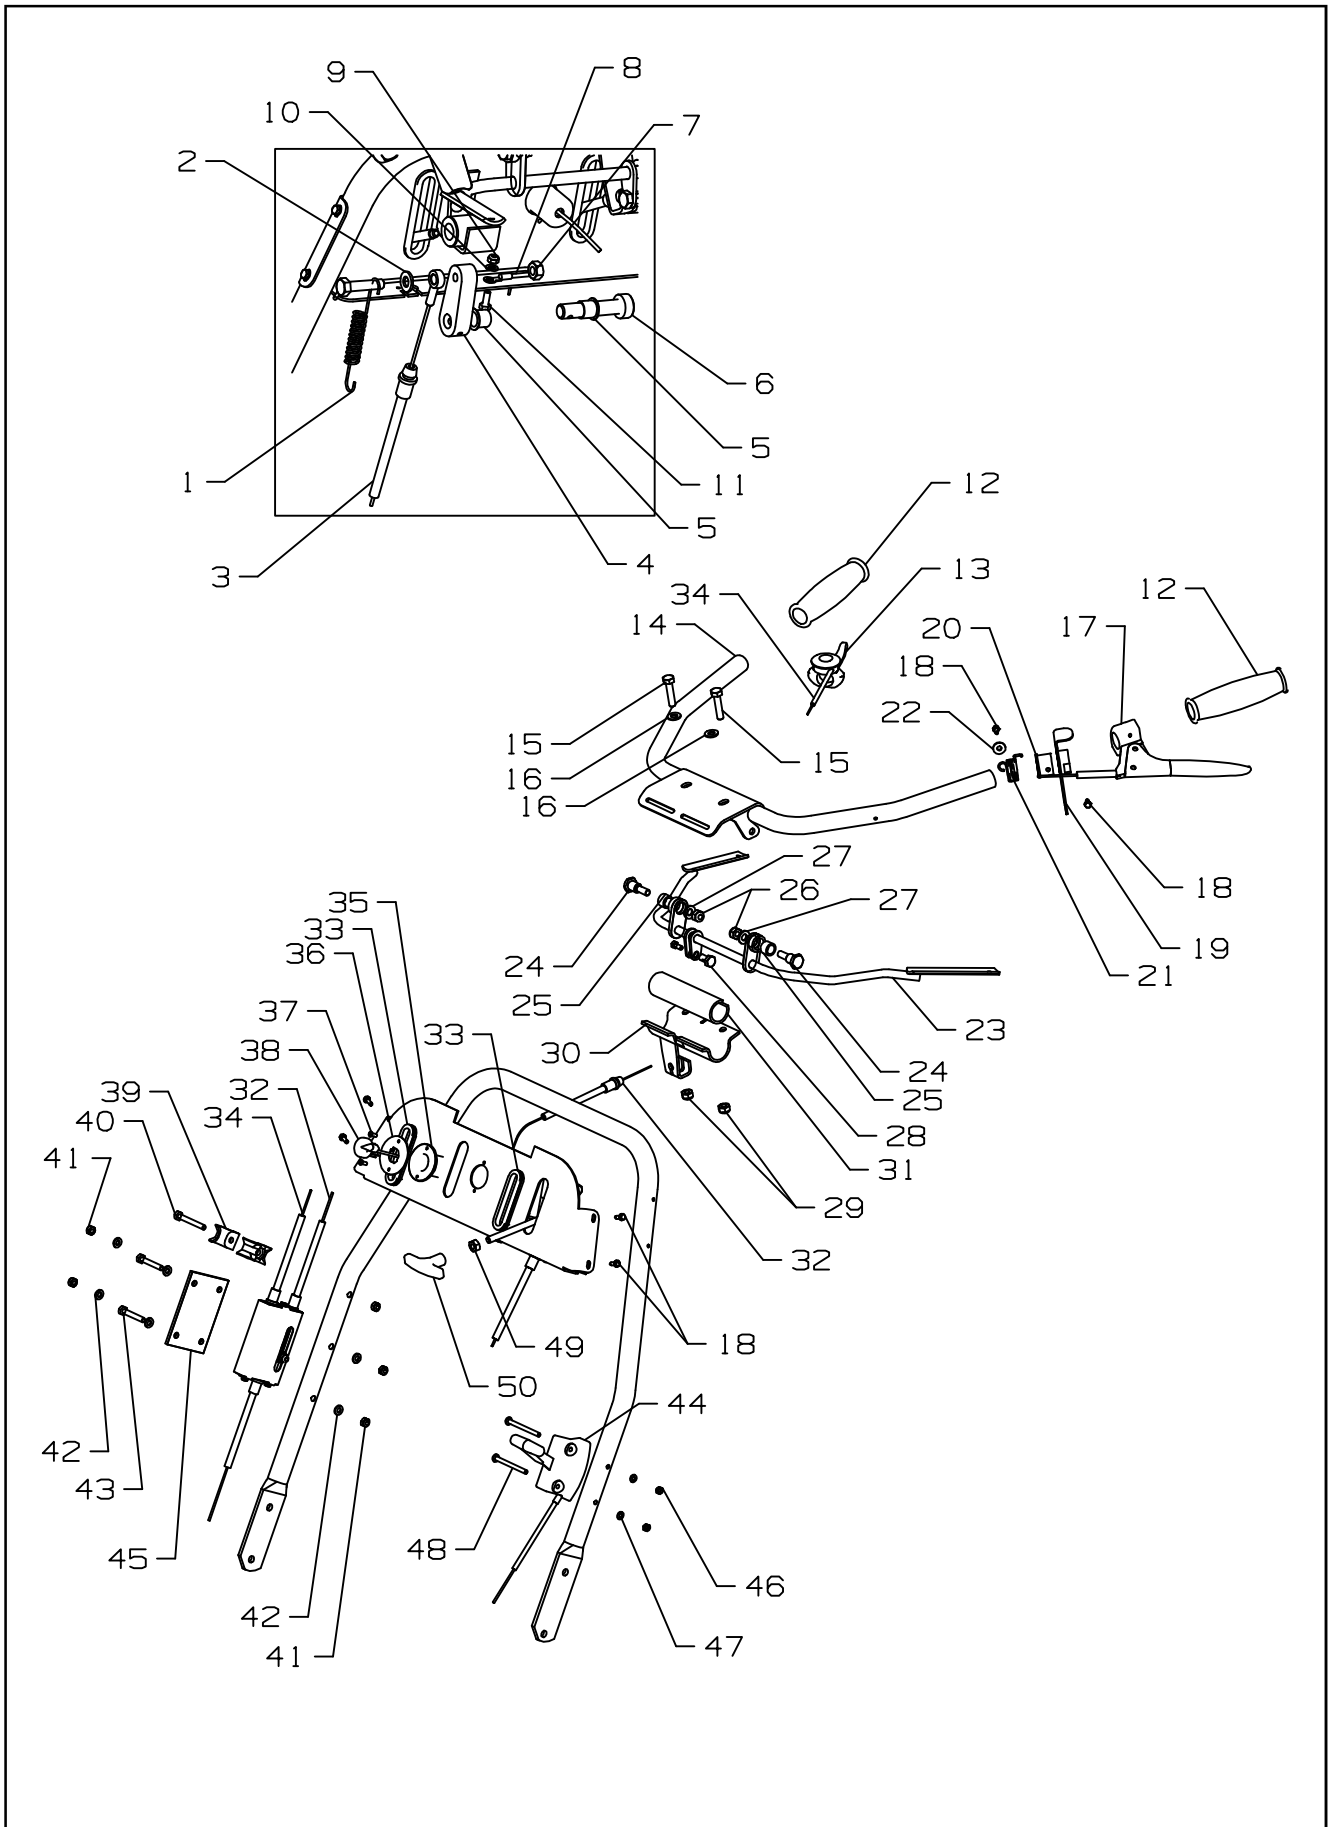

\* Not Illustrated

6 HANDLE BARS AND CONTROLS

**6 HANDLE BARS AND CONTROLS**

**LIST OF PARTS**

ITEM	RANSOMES PART NO	DESCRIPTION	QTY	REMARKS
1	A906308	Extn. Spring	1	
2	450390	Washer M8	1	
3	A906773	Cable	1	
4	MBF0517	Brake Lever	1	
5	A219336	Nylon Bearing	2	
6	MBF0553	Pivot Shaft	1	
7	450324	Nut- Hex M8	1	
8	A905564	Wiring Harness	1	
9	450376	Nut - Hex M5	1	
10	450388	Washer M5	1	
11	450149	Screw - Hex M5 x 12	1	
12	0522727	Handle Grip	2	
13	A811070	Throttle Lever	1	
14	MBF1918B	Top Clamp	1	
15	450015	Bolt - Hex M8 x 35	3	
16	450390	Washer - M8	5	
17	A811055	Clutch Lever	1	
18	452676	Screw - Taptite M4 x 10	6	
19	MBF1983C	OPC Stop	1	
20	MBG5624B	Pivot Body	1	
21	A906323	Torsion Spring	1	
22	MBF1605	Washer	1	
23	MBF1954D	Bail Arm	1	
24	MBG5680	Shoulder Bolt	2	
25	A210083	Oilite Bush	2	
26	450378	Nut - Hex M8	4	
27	450390	Washer - M8	5	
28	MBG5536	Cable Clamp	1	
29	450378	Nut - Hex M8	4	
30	MBF1919C	Lower Clamp	1	
31	MBG5631	Rubber Shim	1	
32	A906770	OPC Cable	1	
33	A295339	Grommet	2	
34	A906772	Throttle Cable	1	
35	009140220	Switch Housing	1	
36	MBE0968	Switch Plate	1	
37	452676	Screw M4 x 10 Taptite	6	
38	A829542	Stop Switch	1	
39	A650040	Recoil Rope Guide	1	
40	450005	Bolt - Hex M6 x 50	1	
41	450377	Nut - Hex M6 Nyloc	5	
42	450389	Washer M6	6	
43	450003	Bolt - Hex M6 x 40	2	
44	A906077	Control & Cable	1	
45	MBG5641	Plate	1	
46	450376	Nut M5 Nyloc	3	

\* Not Illustrated

6 HANDLE BARS AND CONTROLS

6 HANDLE BARS AND CONTROLS

LIST OF PARTS

ITEM	RANSOMES PART NO	DESCRIPTION	QTY	REMARKS
47	450388	Washer M5	3	
48	A119202	Screw - Pan Hd M5 x 60	2	
49	450324	Nut M8	2	
50	A299080	Tee Handle	1	