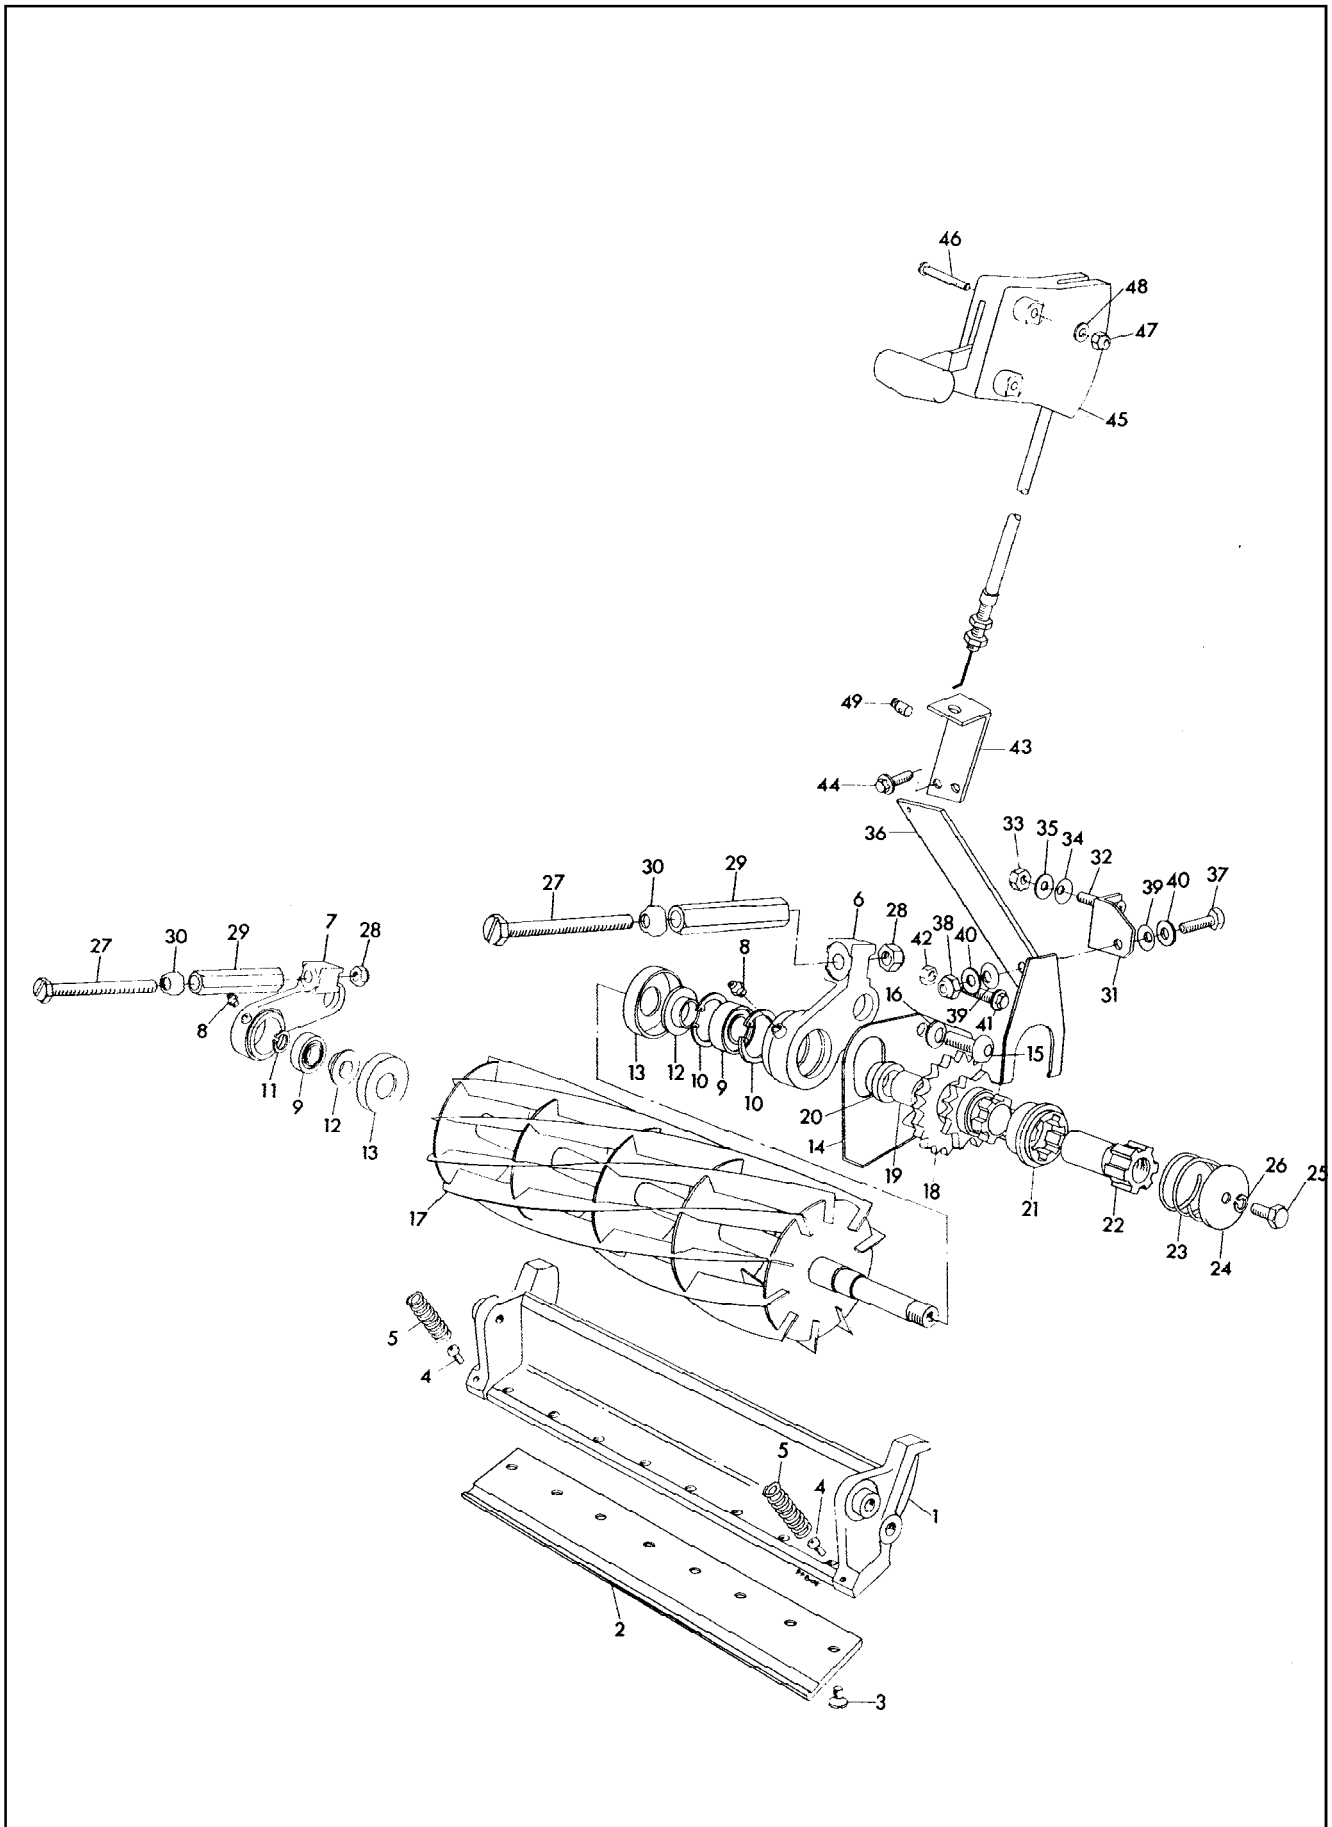

1 CUTTING CYLINDER - SUPER CERTES 51 & 61 & MARQUIS 61

1 CUTTING CYLINDER - SUPER CERTES 51 & 61 & MARQUIS 61

ITEM	RANSOMES PART NO	DESCRIPTION	QTY	REMARKS
36	MBC3962A	Clutch Lever	1	
*	009060413	Clutch Cable	1	
37	450191	Screw M8 x 20	1	
38	450378	Stiffnut M8	1	
39	A292050	Disc Spring	2	
40	450390	Washer 8mm	2	
41	450002	Bolt M6 x 35	1	
42	450323	Nut M6	1	
43	MBC4348	Bracket	1	
44	452694	Screw M6 x 16	2	
45	A906077	Control Assy.	1	
46	A119202	Screw	2	
47	450376	Stiffnut M5	2	
48	450388	Washer 5mm	2	
49	H300403	Nipple	1	
		ALTERNATIVE FITTINGS		
*	MBA7057	Bottom Blade (Thin) 51cm	1	
*	MBA7092	Bottom Blade (Thin) 61cm	1	

* Not Illustrated