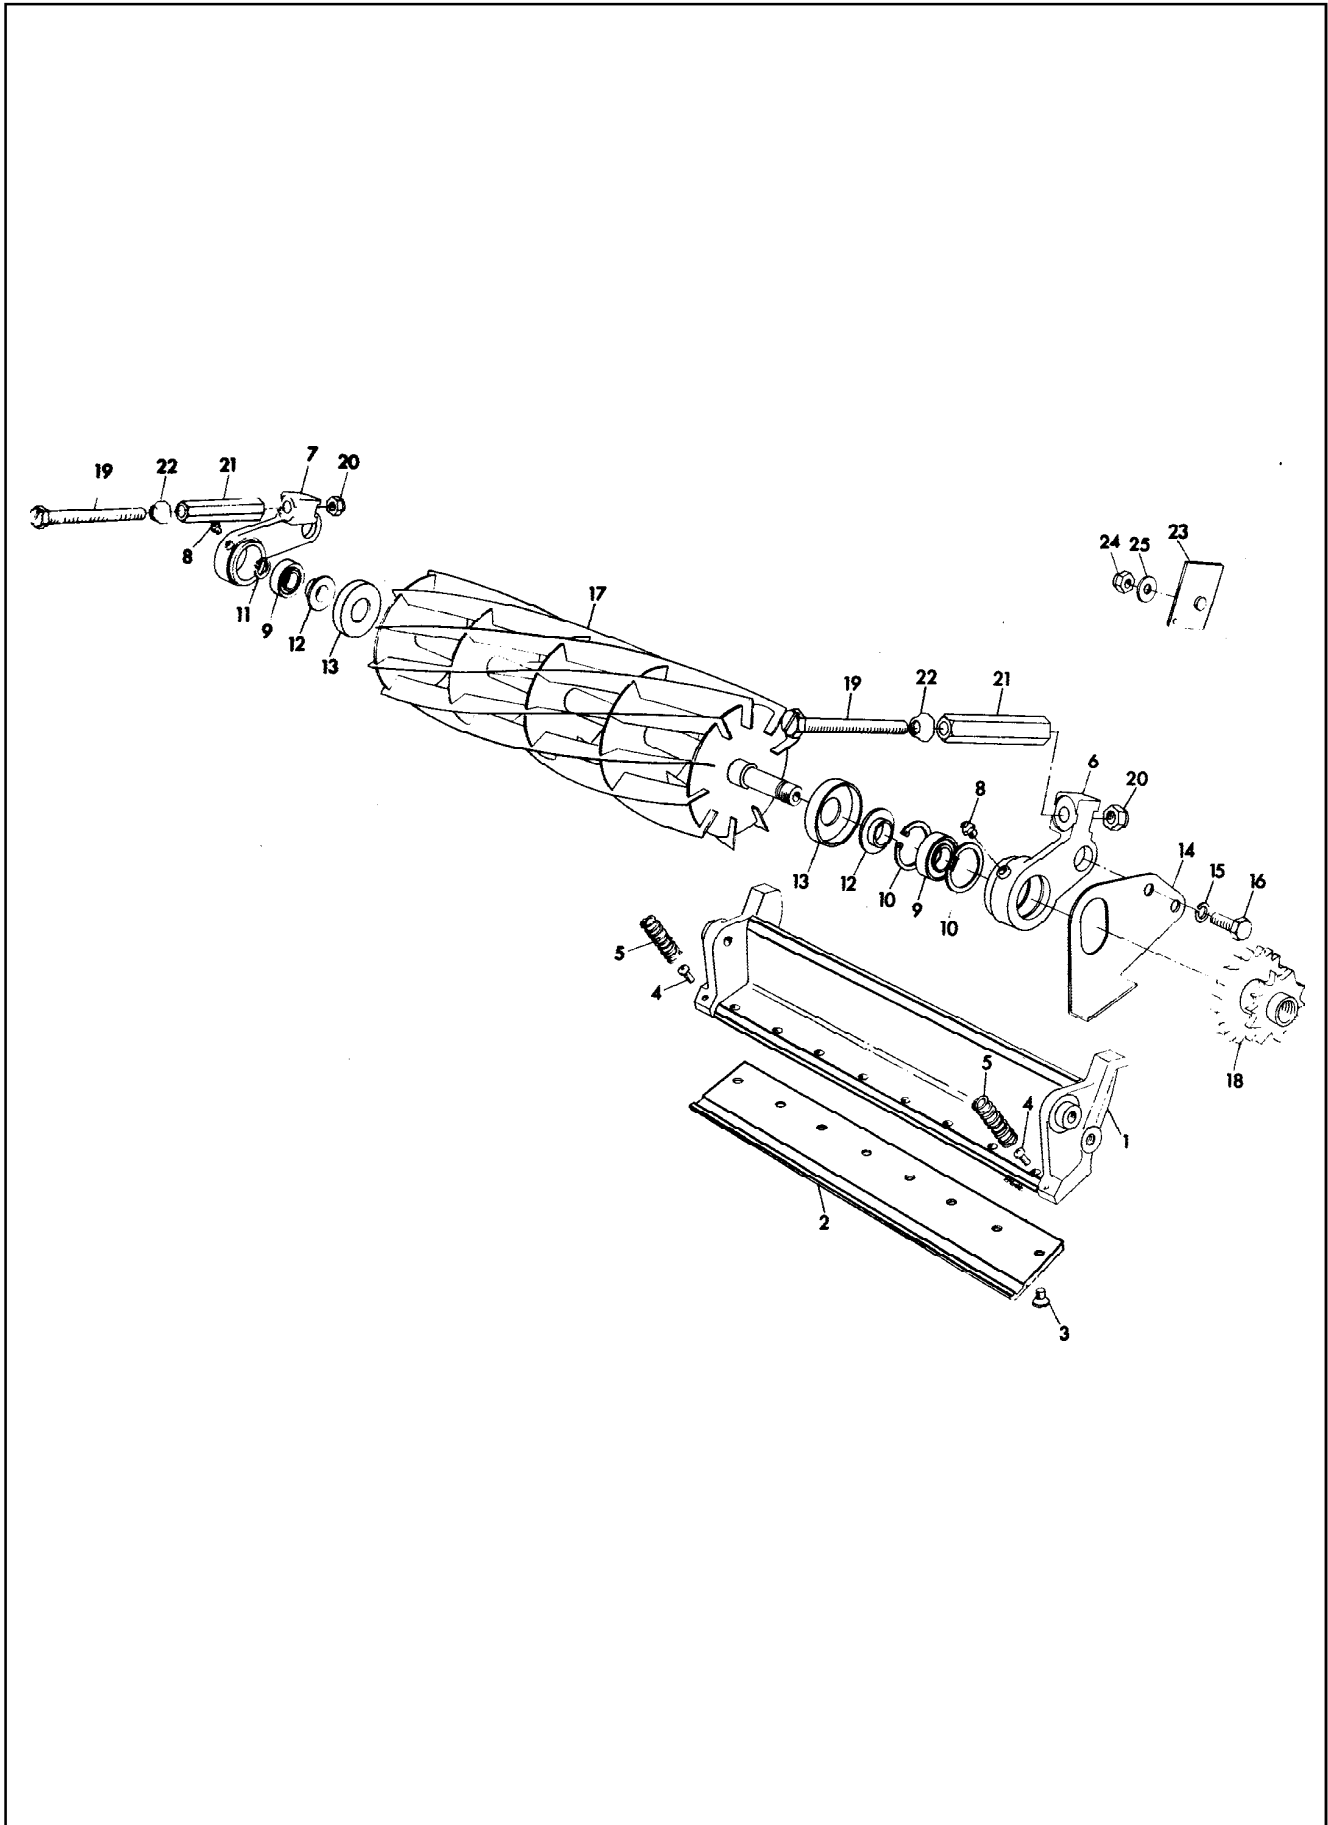

\* Not Illustrated

1 CUTTING CYLINDER - SUPER CERTES 51 & 61 & MARQUIS 61

**1 CUTTING CYLINDER - SUPER CERTES 51 & 61 & MARQUIS 61**

ITEM	RANSOMES PART NO	DESCRIPTION	QTY	REMARKS
36	MBC3962A	Clutch Lever	1	
*	009060413	Clutch Cable	1	
37	450191	Screw M8 x 20	1	
38	450378	Stiffnut M8	1	
39	A292050	Disc Spring	2	
40	450390	Washer 8mm	2	
41	450002	Bolt M6 x 35	1	
42	450323	Nut M6	1	
43	MBC4348	Bracket	1	
44	452694	Screw M6 x 16	2	
45	A906077	Control Assy.	1	
46	A119202	Screw	2	
47	450376	Stiffnut M5	2	
48	450388	Washer 5mm	2	
49	H300403	Nipple	1	
		ALTERNATIVE FITTINGS		
*	MBA7057	Bottom Blade (Thin) 51cm	1	
*	MBA7092	Bottom Blade (Thin) 61cm	1	

\* Not Illustrated

2 CUTTING CYLINDER - SUPER BOWL

**2 CUTTING CYLINDER - SUPER BOWL**

**LIST OF PARTS**

ITEM	RANSOMES PART NO	DESCRIPTION	QTY	REMARKS
1	LMAY588	Bottom Block Assy. 51cm	1	
2	MBA7051	• Bottom Blade 51cm	1	
3	A119002	• Screw	8	
*	LMAA786	Bottom Block Assy. 61cm	1	
*	MBA7083	• Bottom Blade 61cm	1	
*	A119002	• Screw	8	
4	451153	Screw	2	
5	GSF2240KT	Spring	2	
6	MBC3980	Bearing Housing LH	1	
7	MBC3979	Bearing Housing RH	1	
8	A299301	• Lubricator	2	
9	A203603	• Bearing	2	
10	451970	Circlip	2	
11	452042	Circlip	1	
12	MBC5915	Grease Ring	2	
13	LOY0013	Dust Cover	2	
14	MBC4686A	Slot Cover	1	
15	A129009	Screw	2	
16	A292083	Disc Spring	2	
*	GSF2002EF	Screw	2	
*	450412	S.L.Washer 10mm	2	
17	MBC3143	Cylinder Assy. 51cm	1	
*	MBC3465	Cylinder Assy. 61cm	1	
18	A917010	Pinion Assy.	1	
19	A100905	Adjusting Screw	2	
20	450379	Stiffnut M10	2	
21	MBC7028	Locknut	2	
22	A229935	Seal	2	
23	MBC4906	Cover Plate	1	
24	450324	Nut M8	1	
25	450411	S.L.Washer 8mm	1	
		ALTERNATIVE FITTINGS		
*	MBA7057	Bottom Blade (Thin) 51cm	1	
*	MBA7092	Bottom Blade (Thin) 61cm	1	