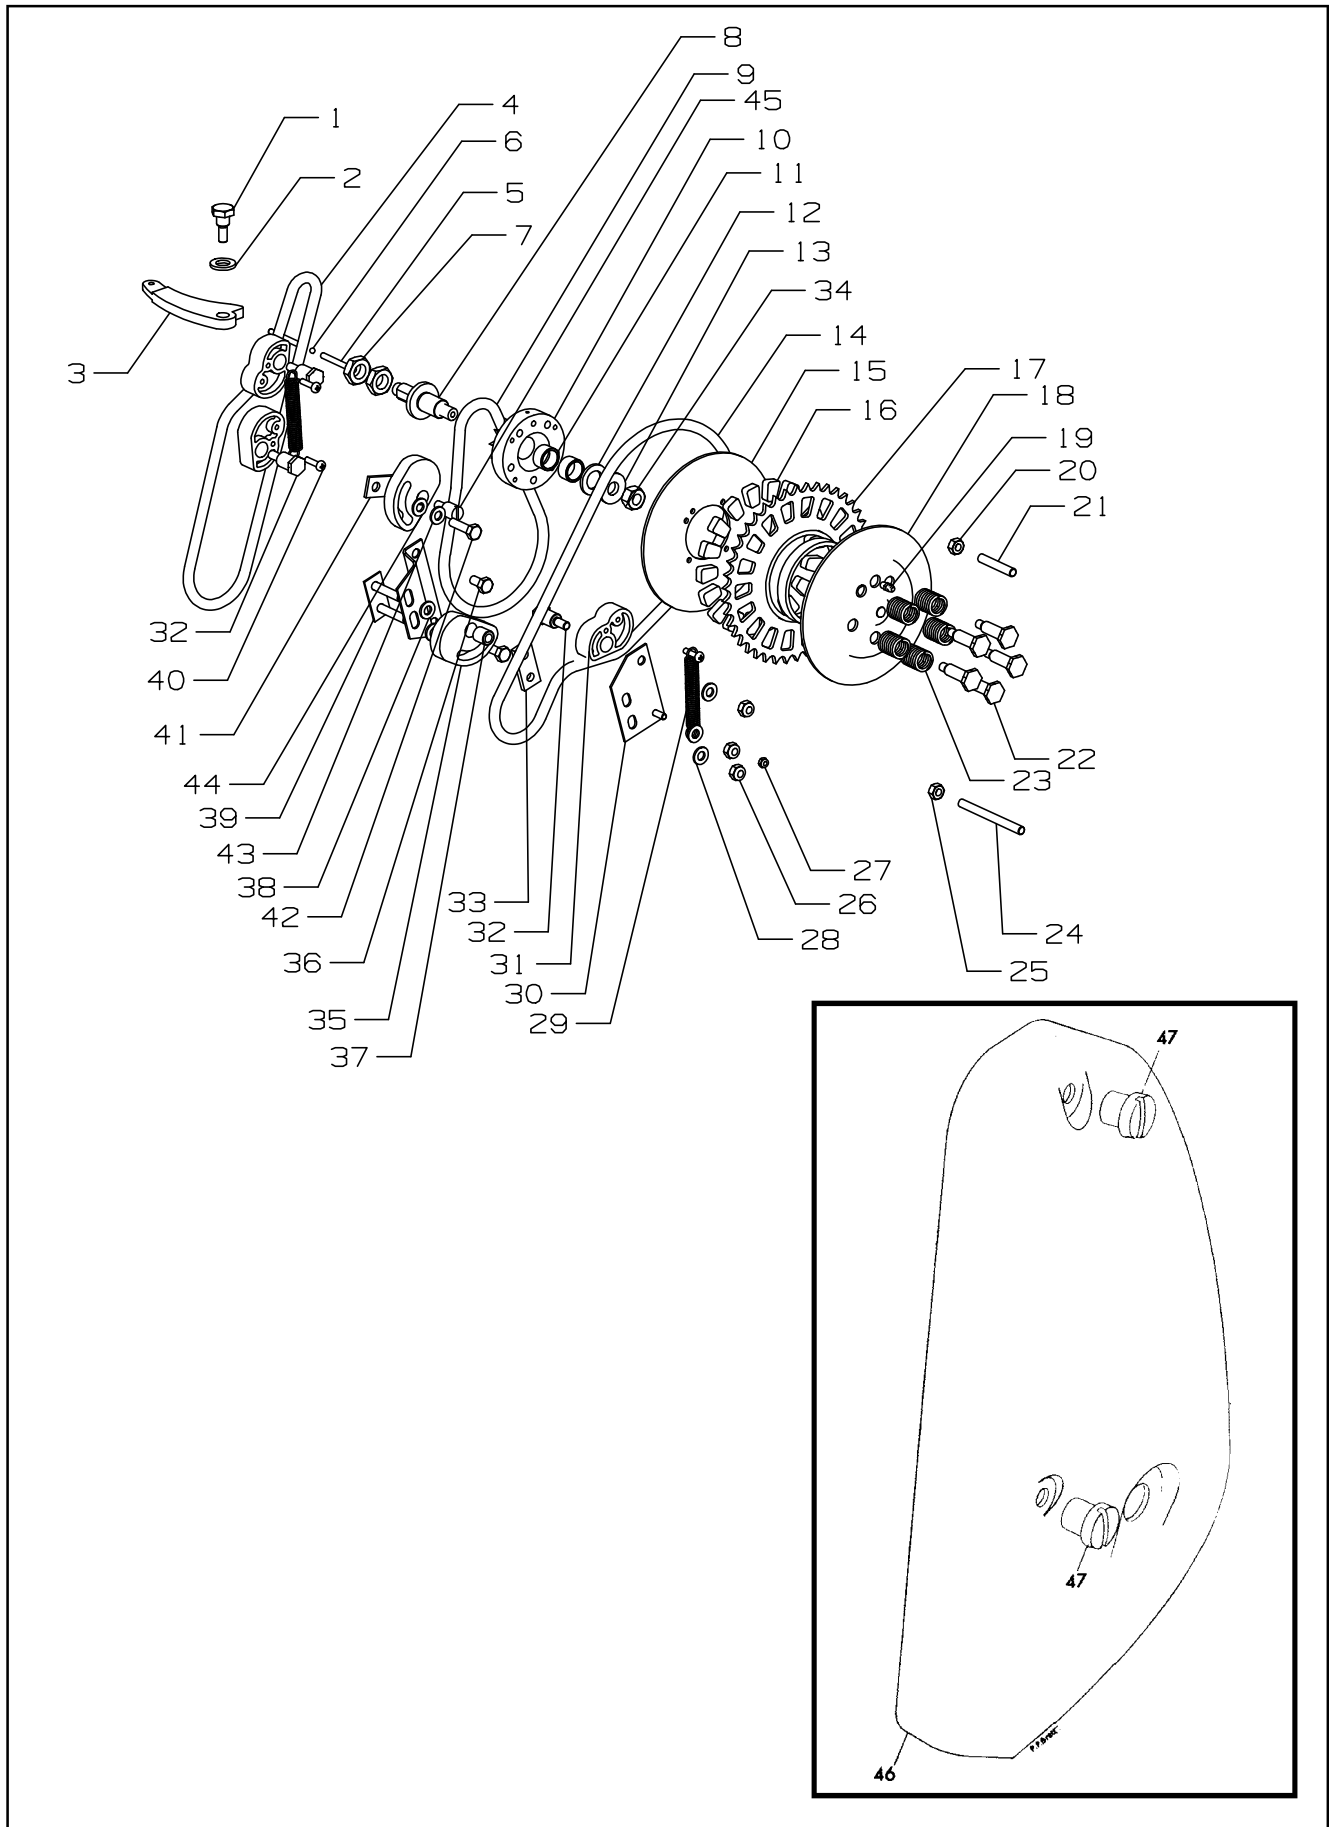

16 PRESSURE CLUTCH & DRIVES

16 PRESSURE CLUTCH & DRIVES

LIST OF PARTS

ITEM	RANSOMES PART NO	DESCRIPTION	QTY	REMARKS
1	MBC5918	Shoulder Pin	1	
2	A292085	Disc Spring	1	
3	MBC4430	Lever (Non OPC M/C's)	1	
4	A300076	Chain-Primary 76P	1	
*	A380002	• Connecting Link	1	
*	A380004	• Cranked Link	AR	
5	A143408	Operating Pin	2	
6	A299201	Ball	1	
7	450382	Stiffnut M16	1	
8	MBC5118ZA	Shaft	1	
9	A393142	Chain-Final 42P	1	
*	A389003	• Connecting Link	1	
10	MBE2571	Body Assy.	1	
11	A210624	Bush	2	
12	A219203	Thrust Collar	1	
13	MBC4641	Collar	1	
14	A393166	Chain-Secondary 66P	1	
*	A389003	• Connecting Link	1	
15	LCG1474B	Inner Plate	1	
*	A119131	Screw M5 x 16	1	
16	LCG1452	Clutch Pad	18	
17	LCG1451A	Chainwheel	1	
*	LCG1453	Bush	1	
18	A920054	Outer Plate	1	
19	A299301	Lubricator	1	
20	450324	Nut M8	2	
21	A109226	Stud	1	
22	MBC5916	Spring Bolt	5	
23	A291101	Spring	5	
*	A159994	Collar (For 61 Marquis)	5	
24	MBC7111	Stud	1	
25	450324	Nut - Hex M8	1	
26	450378	Nut - Nyloc M8	1	
27	450377	Nut - Nyloc M6	1	
28	450390	Washer M8	3	
29	A290068	Spring	2	
30	MBF1890	Cam Plate	1	
31	A913542	Cam	3	
32	MBG5265A	Shoulder Bolt	3	
33	MBG5269	Plate	1	
34	A139336	Nut LH	1	
35	A913192	Chain Tensioner	1	
36	452701	Screw M8 x 16	2	
37	MBC3171	Bush	1	
38	MBG5429	Bracket	1	

* Not Illustrated