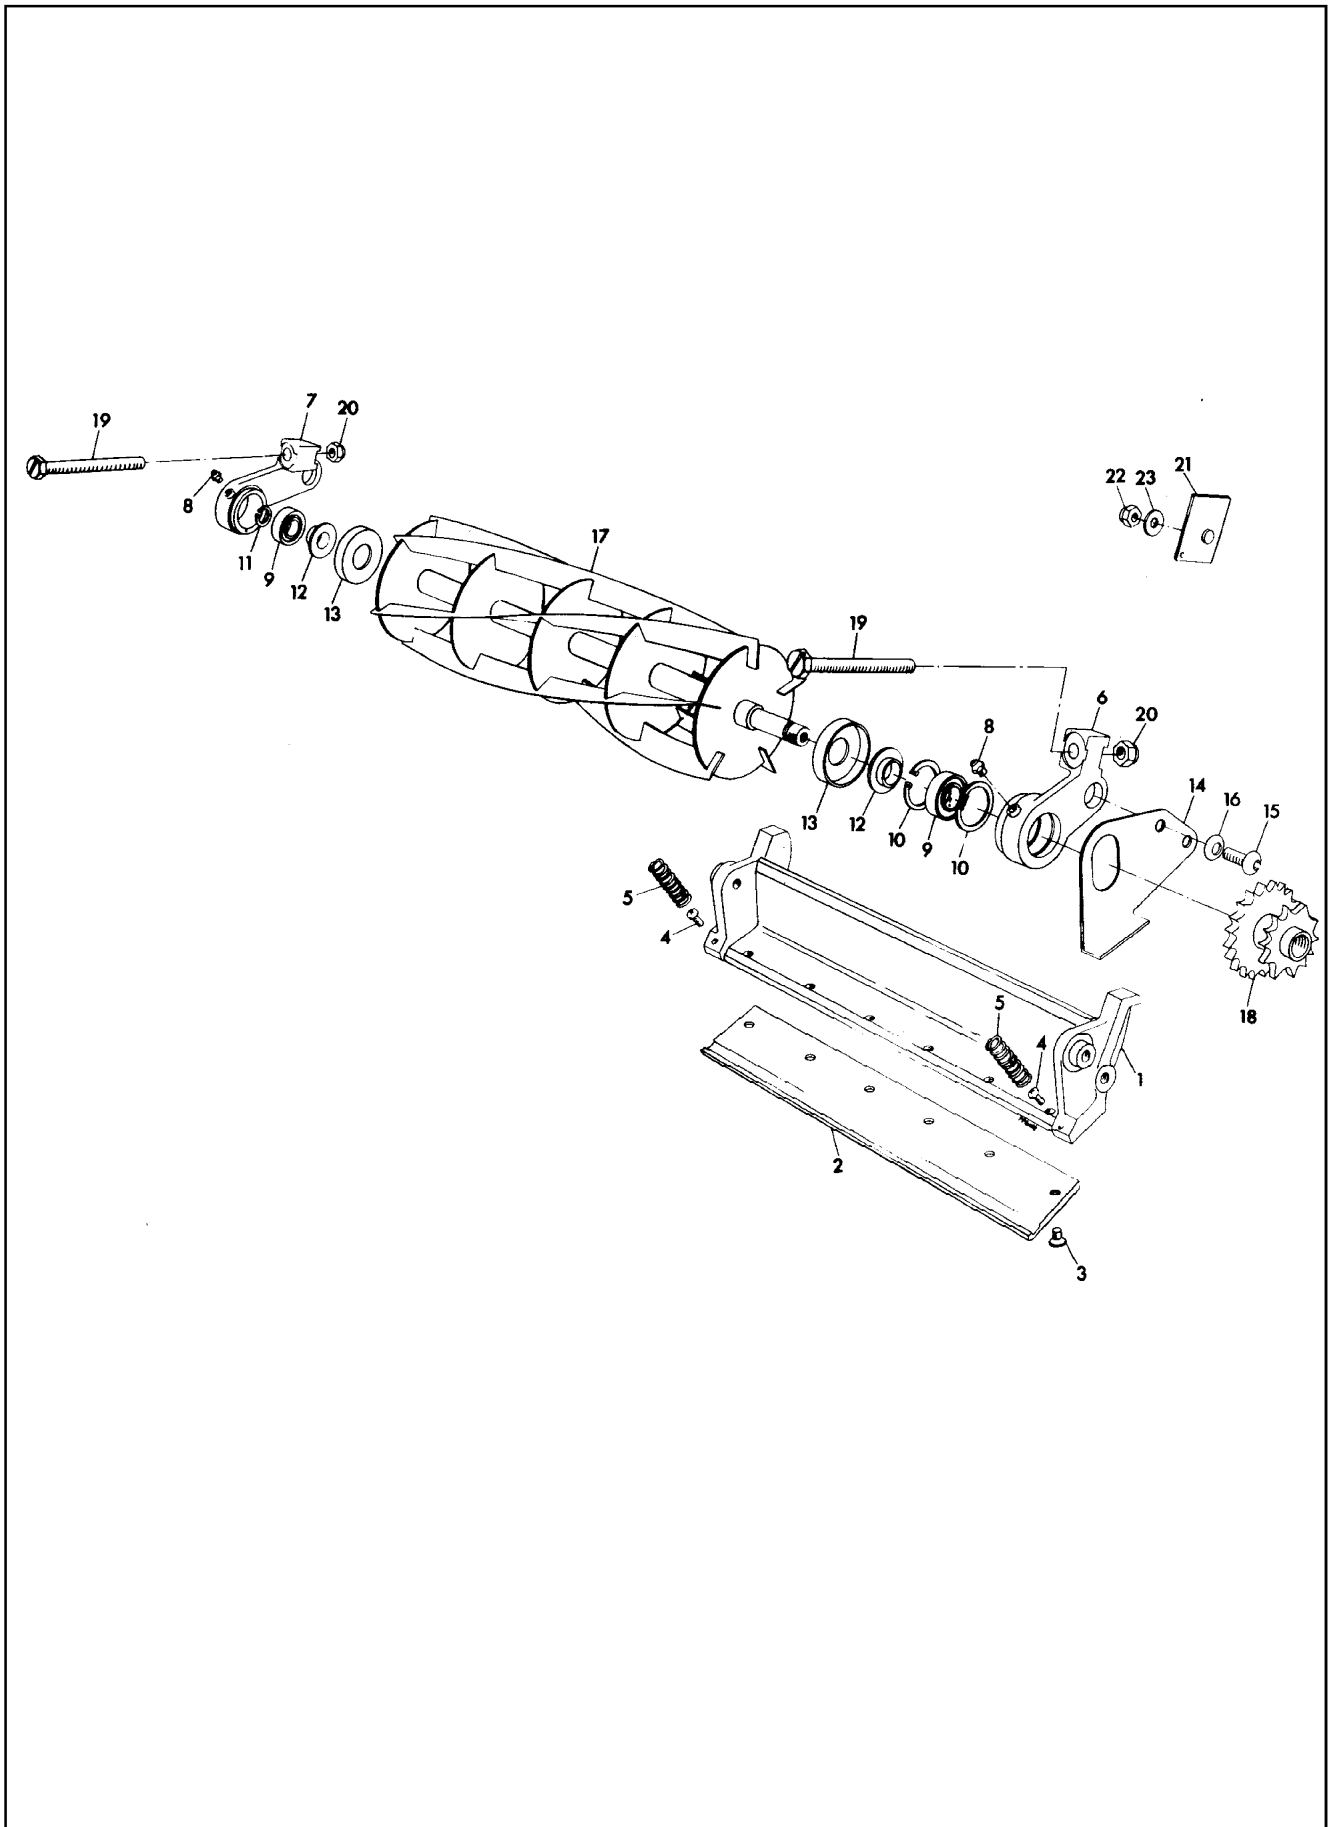

3 CUTTING CYLINDER - MARQUIS 51

3 CUTTING CYLINDER - MARQUIS 51

LIST OF PARTS

ITEM	RANSOMES PART NO	DESCRIPTION	QTY	REMARKS
1	LMAY590A	Bottom Block Assy.		1
2	MBA7017	Bottom Blade		1
3	A119002	Screw		6
4	451153	Screw		2
5	GSF2240KT	Spring		2
6	MBC3980	Bearing Housing LH		1
7	MBC3979	Bearing Housing RH		1
8	A299301	Lubricator		2
9	A203603	Bearing		2
10	451970	Circlip		2
11	452042	Circlip		1
12	MBC5915	Grease Ring		2
13	LOY0013	Dust Covers		2
14	MBC4686A	Slot Cover		1
15	A129009	Screw		2
16	A292083	Disc Spring		2
*	456010462	Screw		2
*	450412	S.L.Washer 10mm		2
17	MBC3137C	Cylinder Assy.		1
18	MBE2575A	Pinion Assy.		1
19	A100905	Adjusting Screw		2
20	450379	Stiffnut M10		2
21	MBC4906	Cover Plate		1
22	450324	Nut M8		1
23	450411	S.L.Washer 8mm		1

* Not Illustrated