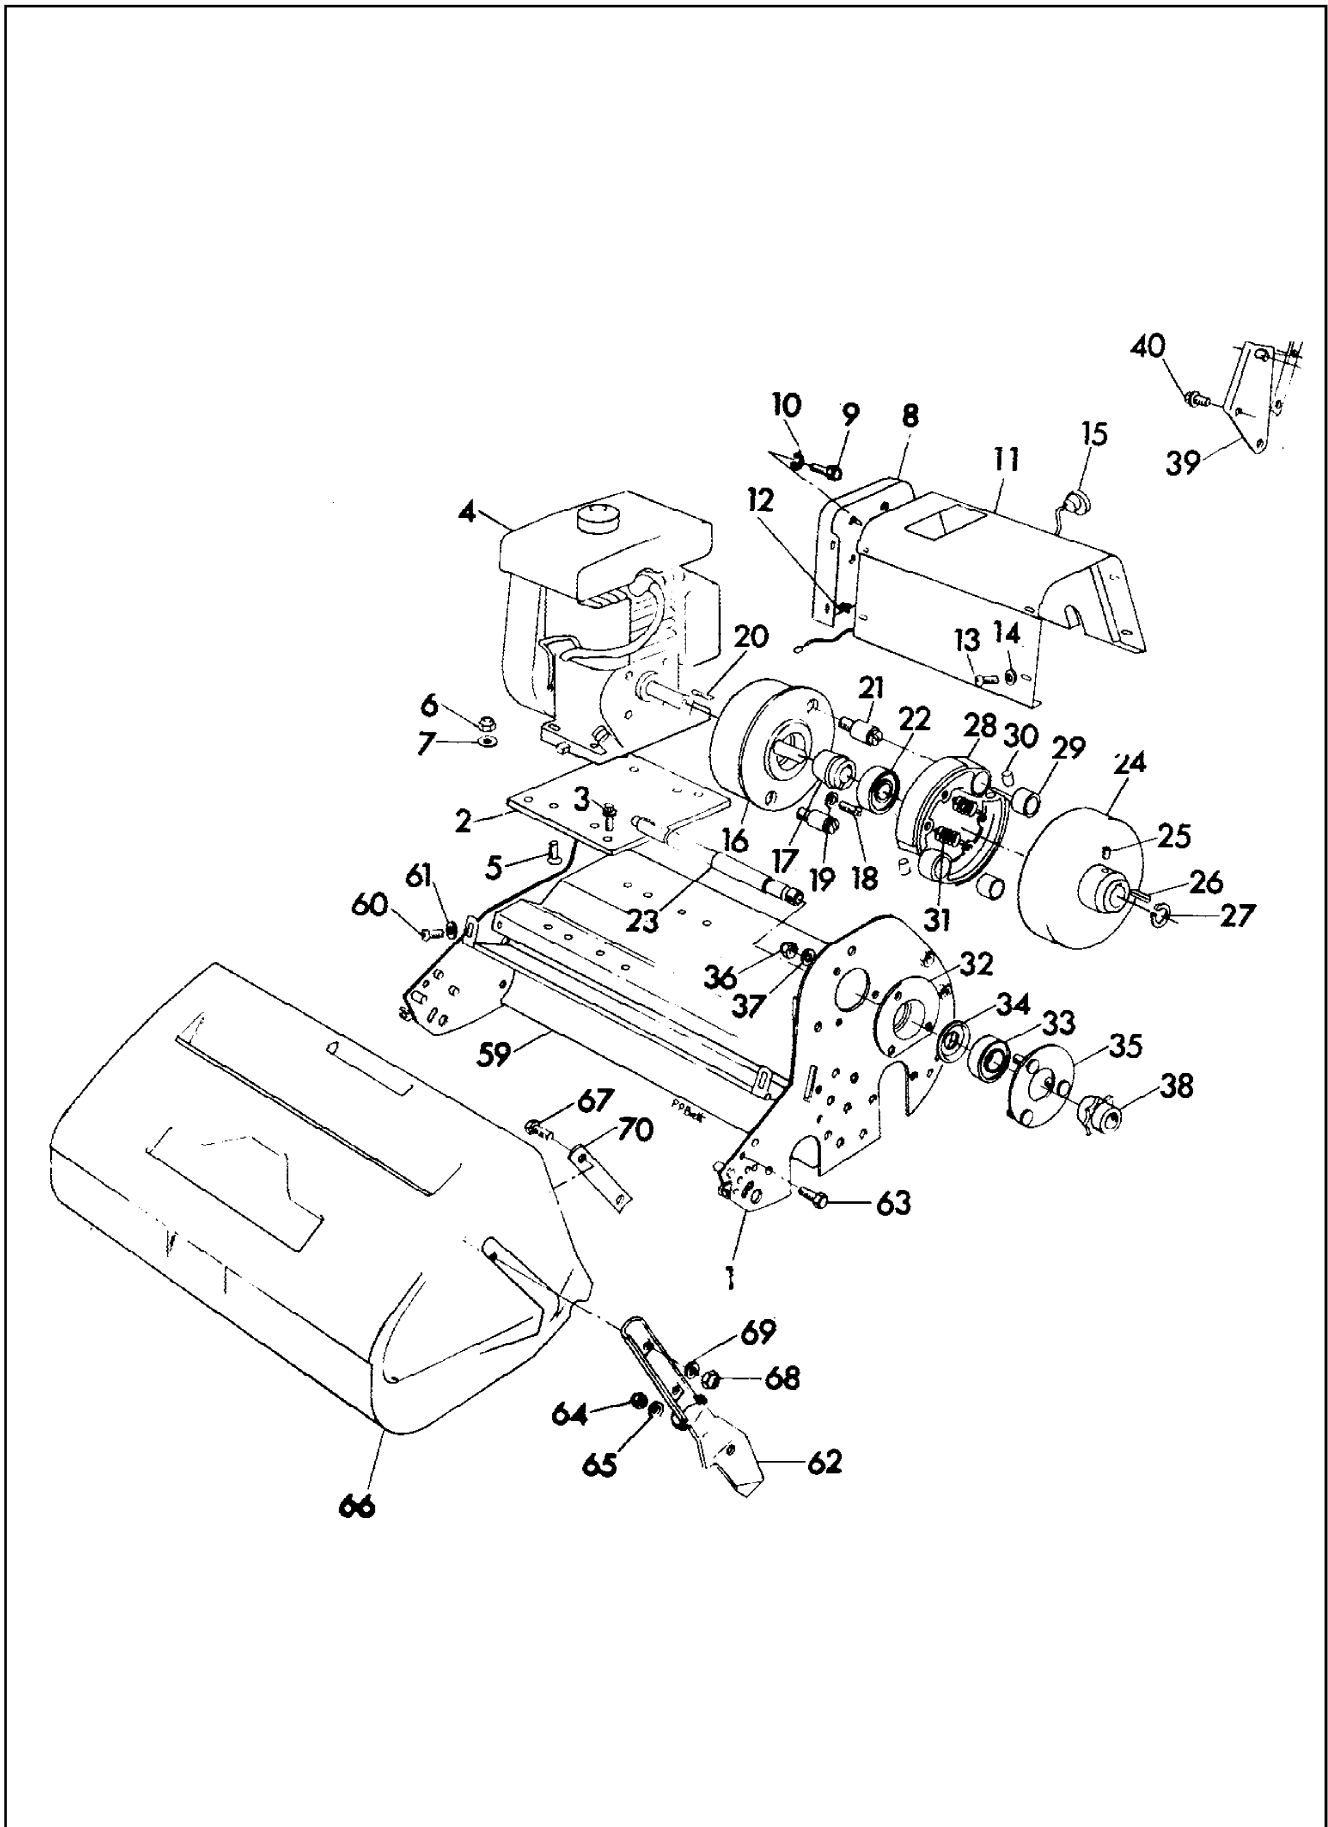

5 MAIN FRAME & GRASSBOX - SUPER BOWL, MARQUIS

5 MAIN FRAME & GRASSBOX - SUPER BOWL, MARQUIS

LIST OF PARTS

ITEM	RANSOMES PART NO	DESCRIPTION	QTY	REMARKS
1	MBC5374D	Frame (51cm)	1	
*	MBC5375D	Frame (61cm)		
2	MBC3600A	Mounting Plate (51cm)	1	
3	452702	Screw M8 x 20 (51cm)	4	
4	A610107	Engine (GS130) (51cm)	1	
*	A610106	Engine (GS160) (61cm)	1	
5	450868	Screw M8 x 35 (51cm)	4	
*	450471	Screw M8 x 30 (61cm)	4	
6	450378	Stiffnut M8 (51cm)	4	
7	450390	Washer (51cm)	4	
8	MBC8991	End Plate	1	
9	GSF2002CB	Screw	4	
10	450411	S.L.Washer	4	
11	MBC9074	Top Cover (51cm)	1	
*	A914867	Acoustic Pad (51cm)	1	
*	MBC9474A	Rear Plate (51cm)	1	
*	A914869	Acoustic Pad (51cm)	1	
*	MBC9075	Top Cover (61cm)	1	
*	A914868	Acoustic Pad (61cm)	1	
*	MBC9475A	Rear Plate (61cm)	1	
*	A914871	Acoustic Pad (61cm)	1	
*	2208076	Hinge	2	
*	2202108	Packer	2	
*	450526	Screw	8	
*	450376	Nut	8	
12	A139401	Speed Nut	8	
13	450541	Screw M6 x 16	8	
*	452694	Screw M6 x 16	2	
*	450170	Screw M6 x 16	2	
*	452697	Screw M6 x 30	1	
14	450389	Washer 6mm	8	
*	A905544	Harness	1	
*	A199226	Clip	3	
16	MBC4580A	Flywheel	1	
17	MBB2023B	Taper Bush	1	
18	A129031	Screw	2	
19	MBB4758	Washer	2	
20	GSF2200BN	Key	1	
21	MBC4583A	Pin	2	
22	H001202	Bearing	1	
23	MBC3029	Spindle (51cm)	1	
*	MBC3111	Spindle (61cm)	1	
24	LCO0457	Clutch Ring	1	
25	GSF2020JE	Screw	1	
26	GSF2202ET	Key	1	
27	GSF1056AX	Circlip	1	

* Not Illustrated