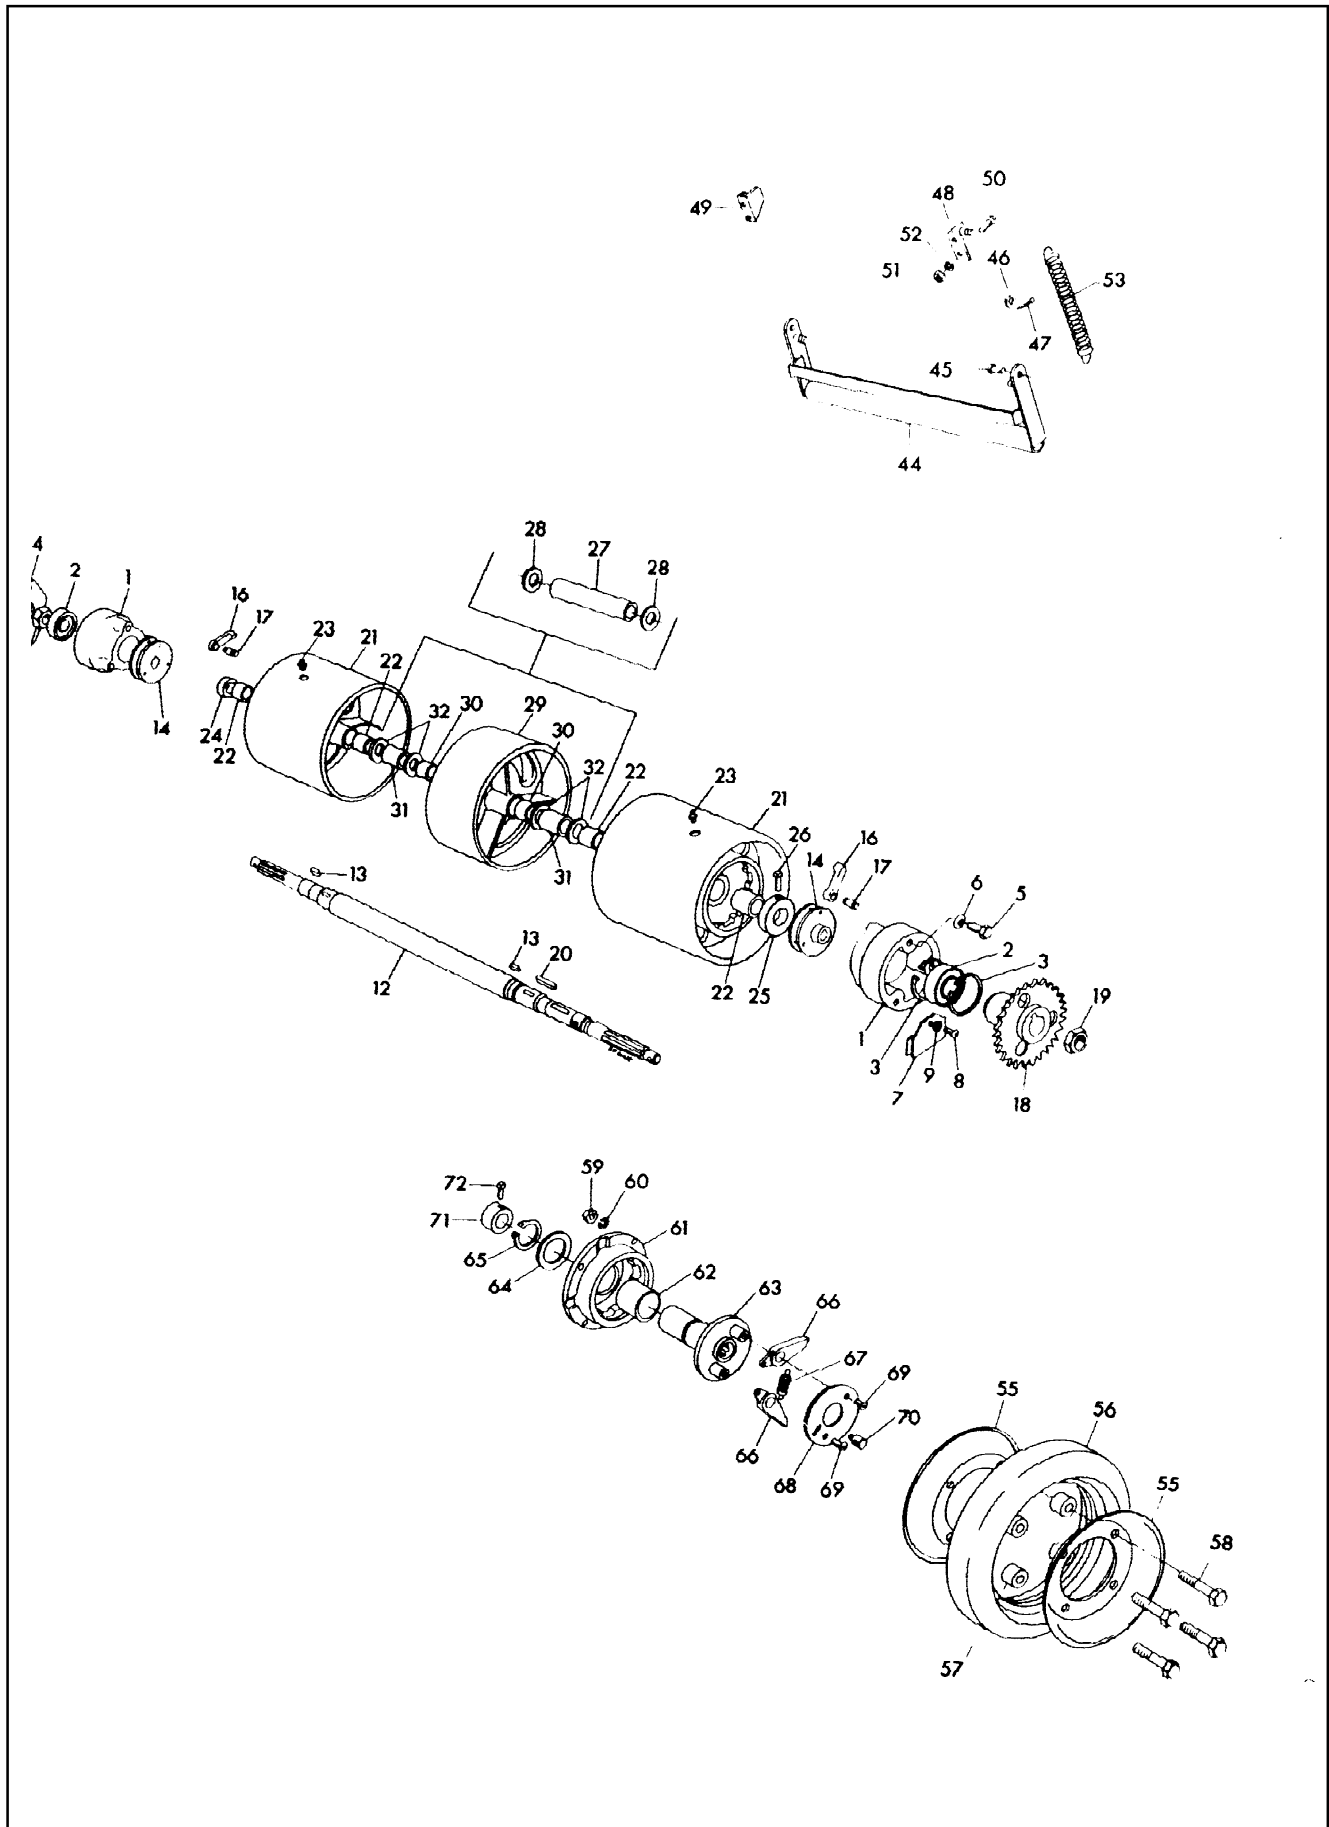

\* Not Illustrated

13 LANDROLL - SUPER CERTES

**13 LANDROLL - SUPER CERTES**

**LIST OF PARTS**

ITEM	RANSOMES PART NO	DESCRIPTION	QTY	REMARKS
1	MBC9099	Bearing Housing	2	
2	A203604	Bearing	2	
3	451977	Circlip	2	
4	MBC4955	Cover Plate	1	
5	450190	Screw M8 x 16	6	
6	A292050	Disc Spring	6	
7	MBC5191	Cover Plate	1	
8	A119133	Screw	1	
9	450388	Washer 5mm	1	
12	MBC4659	Spindle 51cm	1	
*	MBC4660	Spindle 61cm	1	
13	452176	Key	2	
14	MBC9278A	Pawl Carrier	1	
16	LTC0017	Pawl	3	
17	A149080	Rivet	3	
18	MBE1142	Chain Wheel	1	
19	MBC5464	Nut	2	
20	452182	Key	1	
21	MBC3145	Landroll	2	
22	A219310	Bush	4	
23	GSF2542AB	Lubricator	2	
24	MBC5311	Distance Piece	1	
25	MBC5312	Clamping Collar	1	
26	A119063	Screw	1	
27	MBC3146	Distance Piece 51cm	1	
28	MBC3186	Washer 51cm	2	
29	MBC3091	Landroll Centre 61cm	1	
30	A219310	Bush 61cm	2	
31	MBC3147	Distance Piece 61cm	2	
32	MBC3186	Washer 61cm	4	

\* Not Illustrated

13 LANDROLL - SUPER CERTES

**13 LANDROLL - SUPER CERTES**

**LIST OF PARTS**

ITEM	RANSOMES PART NO	DESCRIPTION	QTY	REMARKS
44	MBC4150C	Kickstand	1	51cm
*	MBC4151C	Kickstand	1	61cm
45	GSF1045ED	Pin	2	
46	450390	Washer 8mm	2	
47	451208	Split pin	2	
48	MBC4158	Anchor Brkt. LH	1	
49	MBC4157	Anchor Brkt. RH	1	
50	450190	Screw M8 x 16	4	
51	450324	Nut M8	4	
52	450411	S.L..Washer 8mm	4	
53	A290094	Spring	2	
54	H089005	Pin & Ring	2	
55	MAA0618A	Wheel Flange	4	
56	H931019	Tyre	2	
57	A890062	Spacer	8	
58	450014	Bolt M8 x 30	8	
59	450324	Nut M8	8	
60	450411	S.L.Washer 8mm	8	
61	MBC3090	Hub	2	
62	A219303	Bush	2	
63	MBC4654	Drive Flange	1	
*	MBA5469	Pin	2	
*	MBC4654	Drive Flange	1	
*	MBA5469	Pin	2	
64	450396	Washer 30mm	2	
65	452055	Circlip	2	
66	MBA5471	Pawl	4	
67	GSF2242AF	Spring	2	
68	MBC3997	Cover Plate	2	
69	GSF1979AC	Screw	4	
70	MBA5475	Screw	2	
71	MBC4664A	Distance Piece	1	
72	A119063	Screw	2	