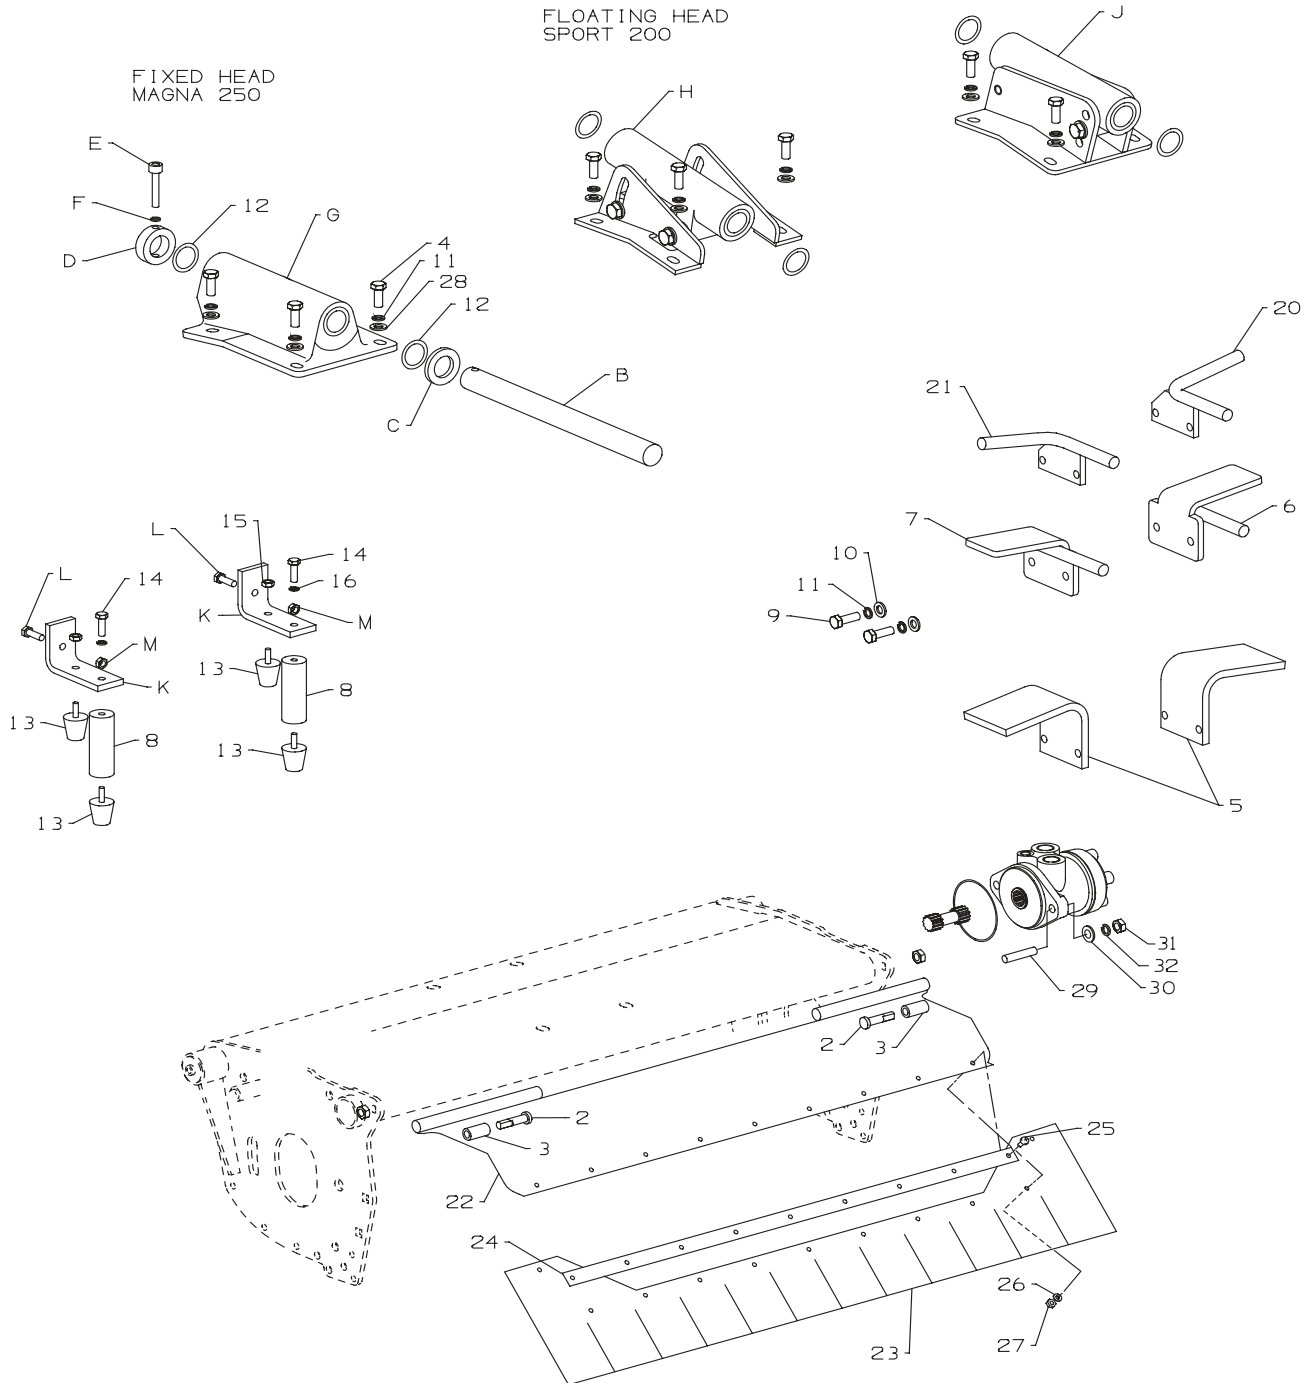

RANSOMES COMMANDER 3520 PARTS MANUAL

FIXED HEAD
SPORT 200

FLOATING HEAD
SPORT 200

FIXED HEAD
MAGNA 250

RH DRIVE UNIT SHOWN

LOOSE PARTS

**RANSOMES COMMANDER 3520
PARTS MANUAL**

ITEM	RANSOMES PARTNO	DESCRIPTION	QTY	REMARKS
2	MBC8956A	SPECIAL BOLT	10	
3	A298383	SPACER	10	
*	450379	STIFFNUT M10	10	
4	450029	BOLT M10 X 35	20	
5	MBE1276	ROLLER BRACKET	2	
6	MBE3815B	ANTI ROLL BRACKET LH	1	
7	MBE3858B	ANTI ROLL BRACKET RH	1	
8	MBE4554	SPACER	2	
9	450215	SCREW M10 X 30	12	
10	450391	WASHER 10mm	12	
11	450412	S.L.WASHER 10MM	32	
12*	W158061-04	O RING (3.237" ID)	6	CUTTER MOTOR
13	A299405	BONDED RUBBER BUFFER	2	
14	450192	SCREW M8 X 25	2	
15	450378	NUT M8	4	
16	450411	S.L.WASHER 8mm	2	
*	MBB6448	"HEIGHT OF CUT BAR"	1	(8" floating head)
*	MBE3927	GREASE	1	
	LMAC012	MAGNA 250 WING UNIT LATCH	1	KIT
20	MBE4488	• LATCH BRACKET LH	1	
21	MBE4491	• LATCH BRACKET RH	1	
	LMAC011	SPORT 200 WING WING LATCH	1	KIT
	4118697	• LATCH BRACKET LH	1	
	4118698	• LATCH BRACKET RH	1	
22	MBE4612	DEFLECTOR	5	
23	MBG6192	DEFLECTOR FLAP	5	
24	MBE4613	DEFLECTOR STRIP	5	
25	450526	SCREW M5 X 12	55	
26	450388	WASHER 5mm	55	
27	450322	NUT M5	55	
*	A829577	KEY FOR ISO SWITCH	1	
28	MBE4682	WASHER	20	
29*	2203039	STUD-10MM/8MM	10	CUTTER MOTOR
30	A159401	WSHR-.328 x .75 x 14 GA	10	USED ITEM 23
31	450378	NUT-HEX M8 NYLOC	10	USED ITEM 23
32	MBG6193	WASHER	10	USED ITEM 23 TO 22

* Not Illustrated