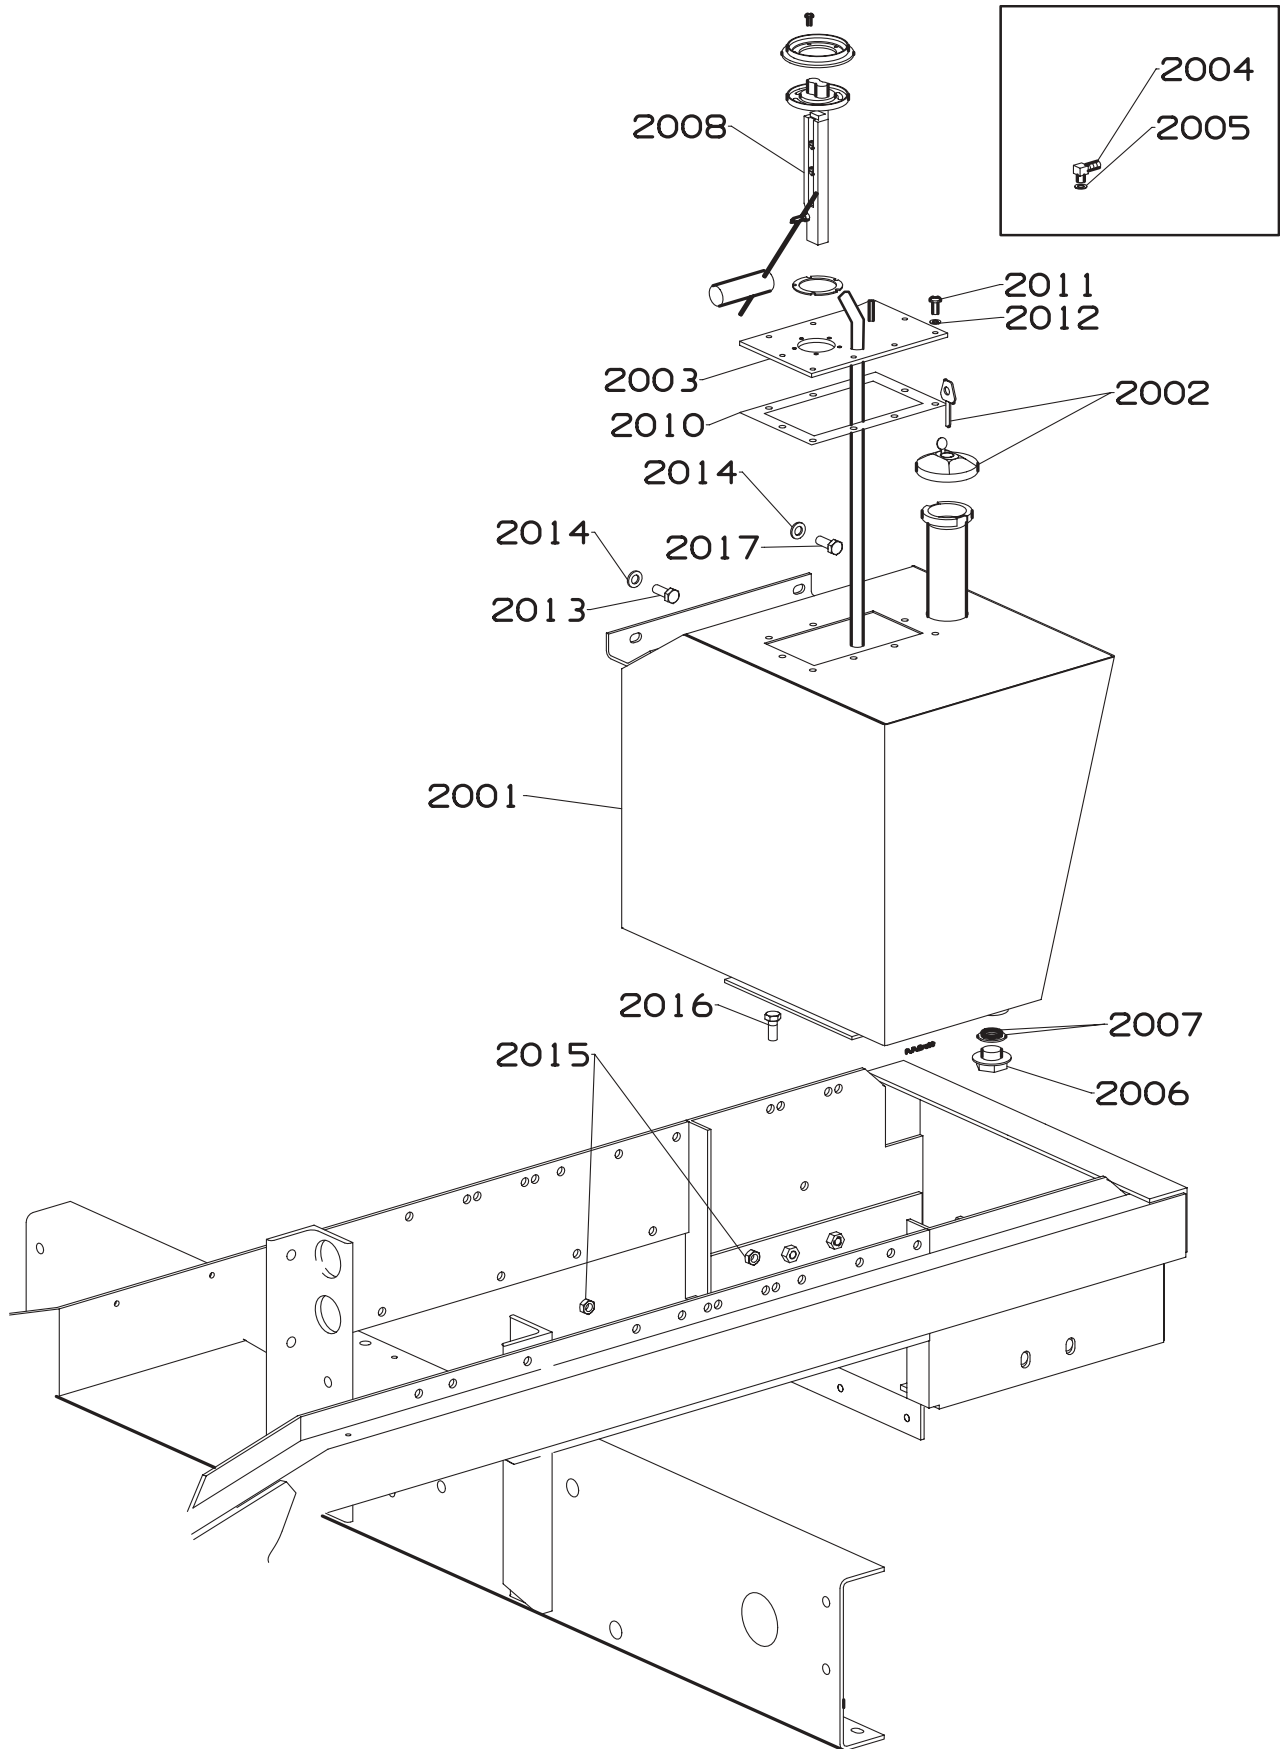

ITEM	RANSOMES PART NO	DESCRIPTION	QTY	REMARKS
110*	450382	NUT, M16 NYLOC	4	
111	MBG4525A	FITTING BRACKET	1	
112	MBG5887	COMMANDER DEFLECTOR	1	
113	MBG5888	RUBBER DEFLECTOR	1	
114	MBG5889	DEFLECTOR RETAINER	1	
115	MBG5893	RUBBER DEFLECTOR SMALL	1	
116	MBG5894	DEFLECTOR RETAINER	1	
117	452435	NUT-HEX M6 FLNG NYLOC	12	
118	450542	SCRW-PAN HD M6 x 20	12	
119	450191	SCREW-HEX M8 x 20	6	
120	450390	WSHR-M8 x 17 x 1.8	6	
121	450411	LOCKWSHR-M8 x 12.75 x 2	6	
122	450370	NUTSERT-M8 A-L x 20.5	6	USED ON MBG5798.
140	MBG6832	VALVE PLATE	2	
141	450214	SCREW M10 x 25	4	
142	450379	NUT M10, STAYTITE	4	

* Not Illustrated

RANSOMES COMMANDER 3520
PARTS MANUAL