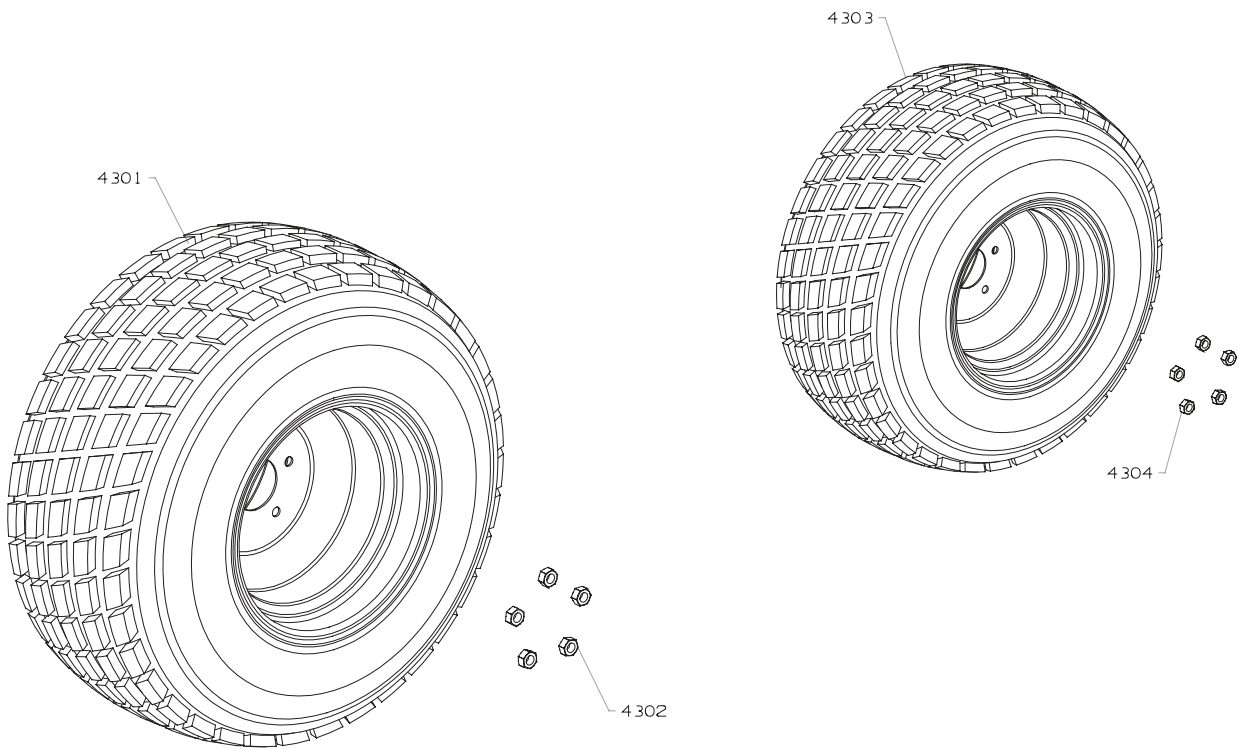

**RANSOMES COMMANDER 3520
PARTS MANUAL**