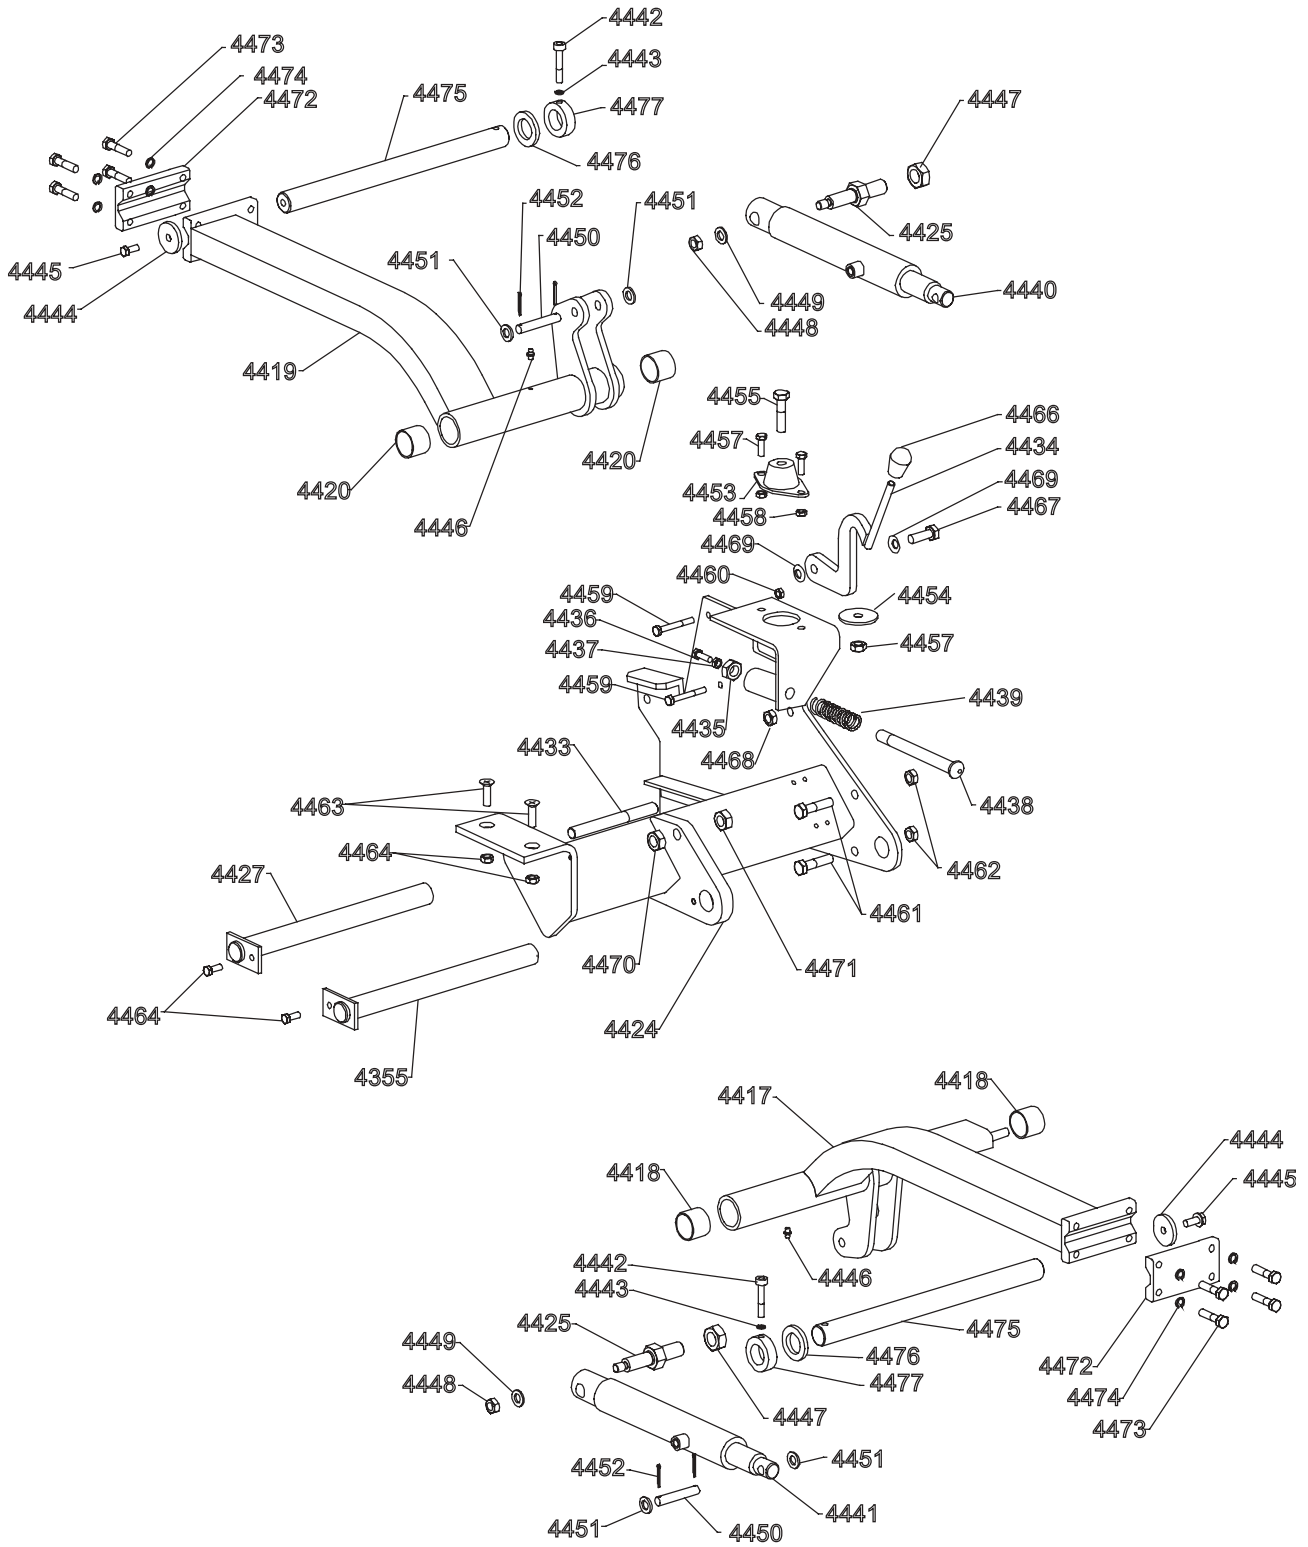

RANSOMES COMMANDER 3520
PARTS MANUAL