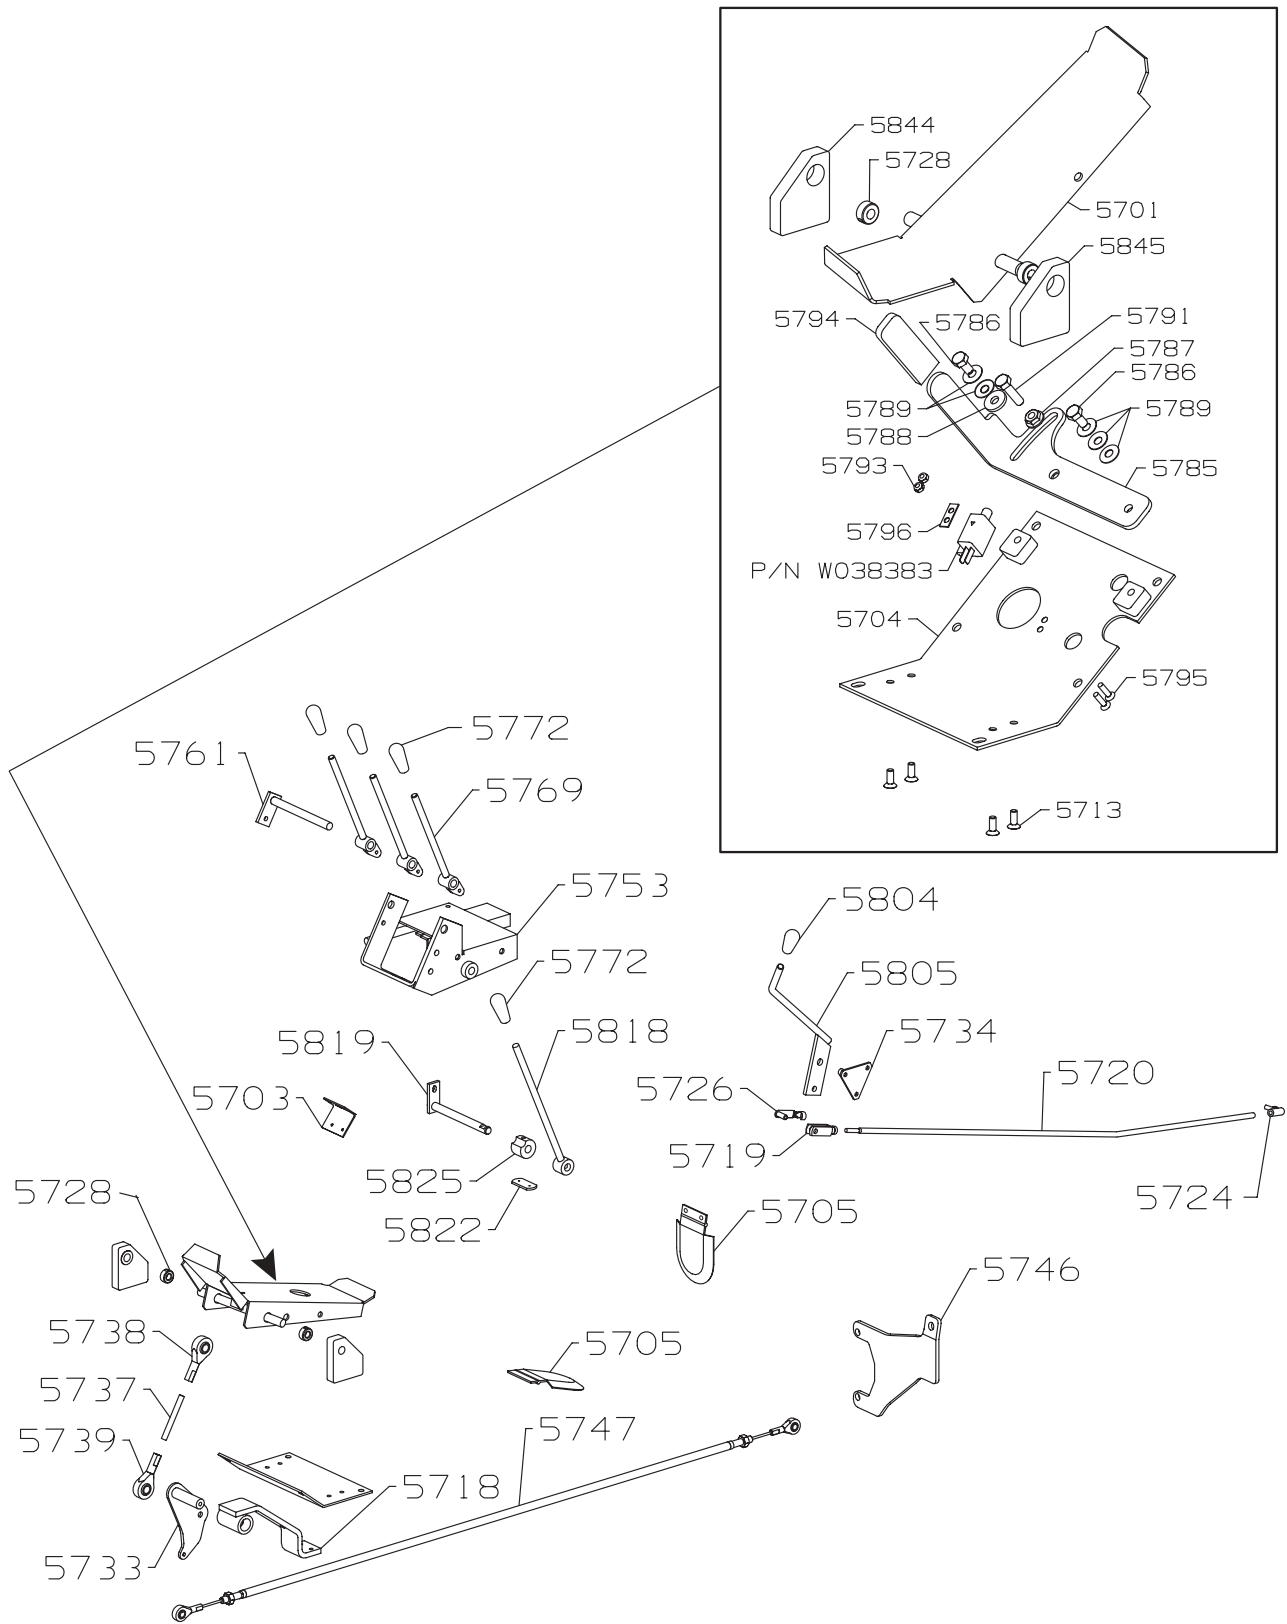

**RANSOMES COMMANDER 3520
PARTS MANUAL**