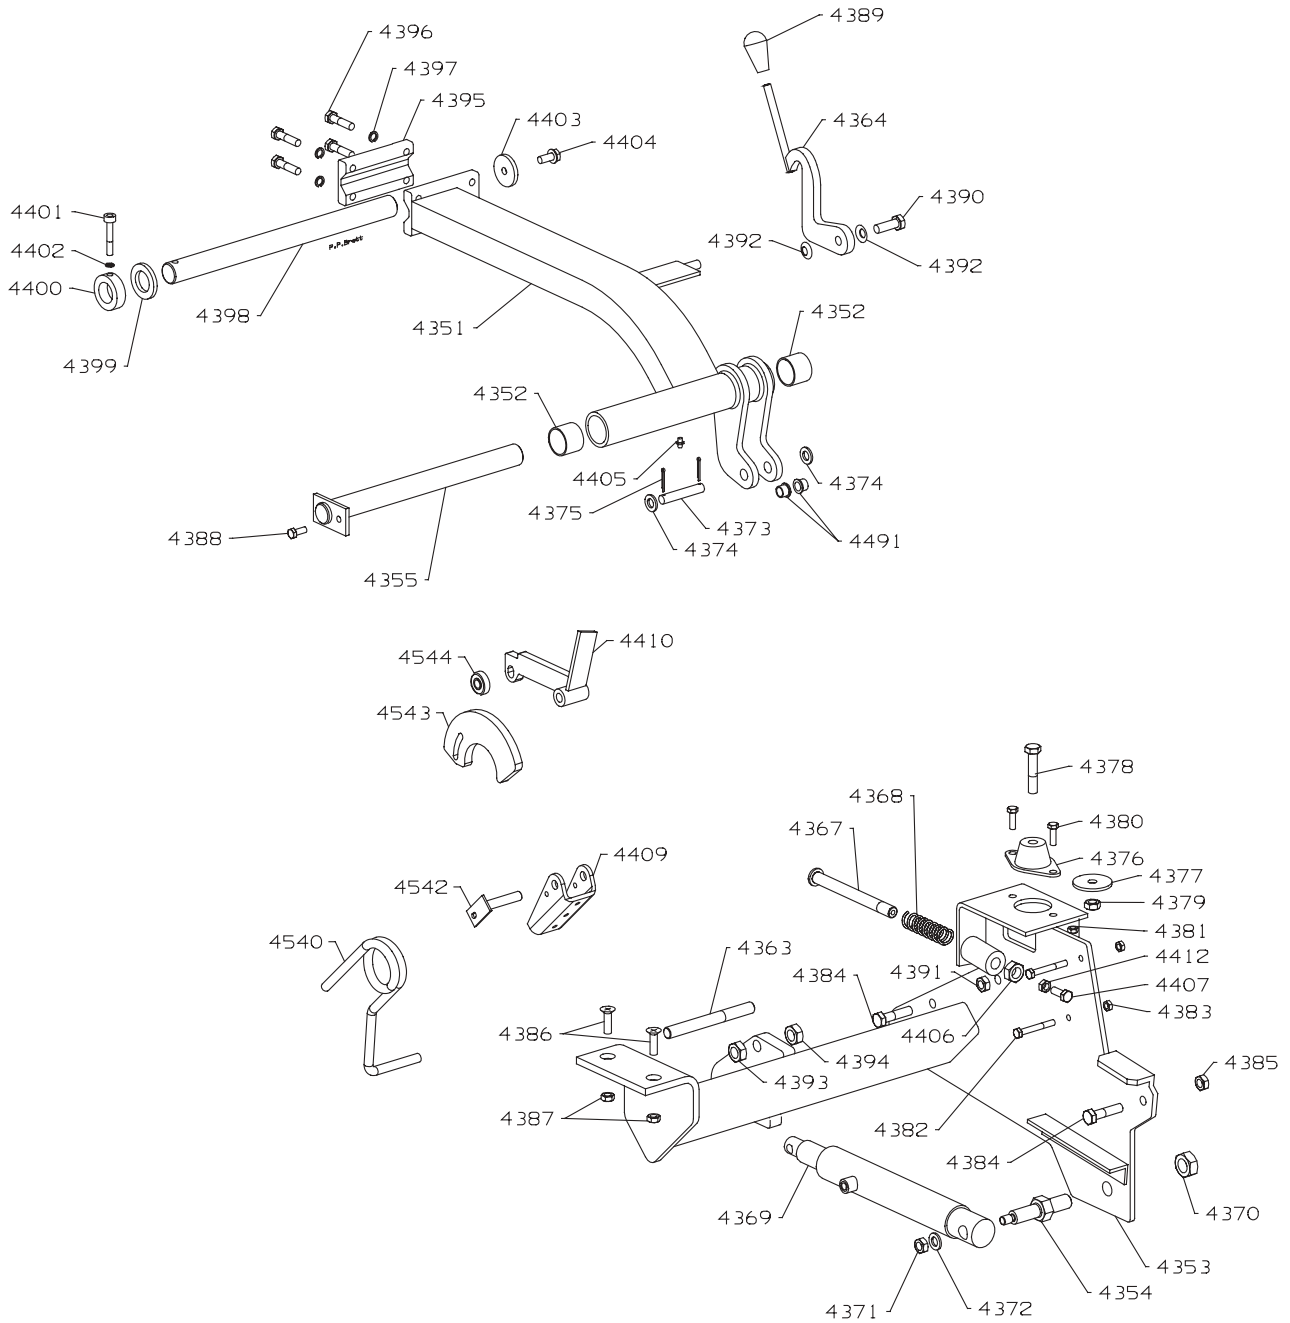

RANSOMES COMMANDER 3520 PARTS MANUAL