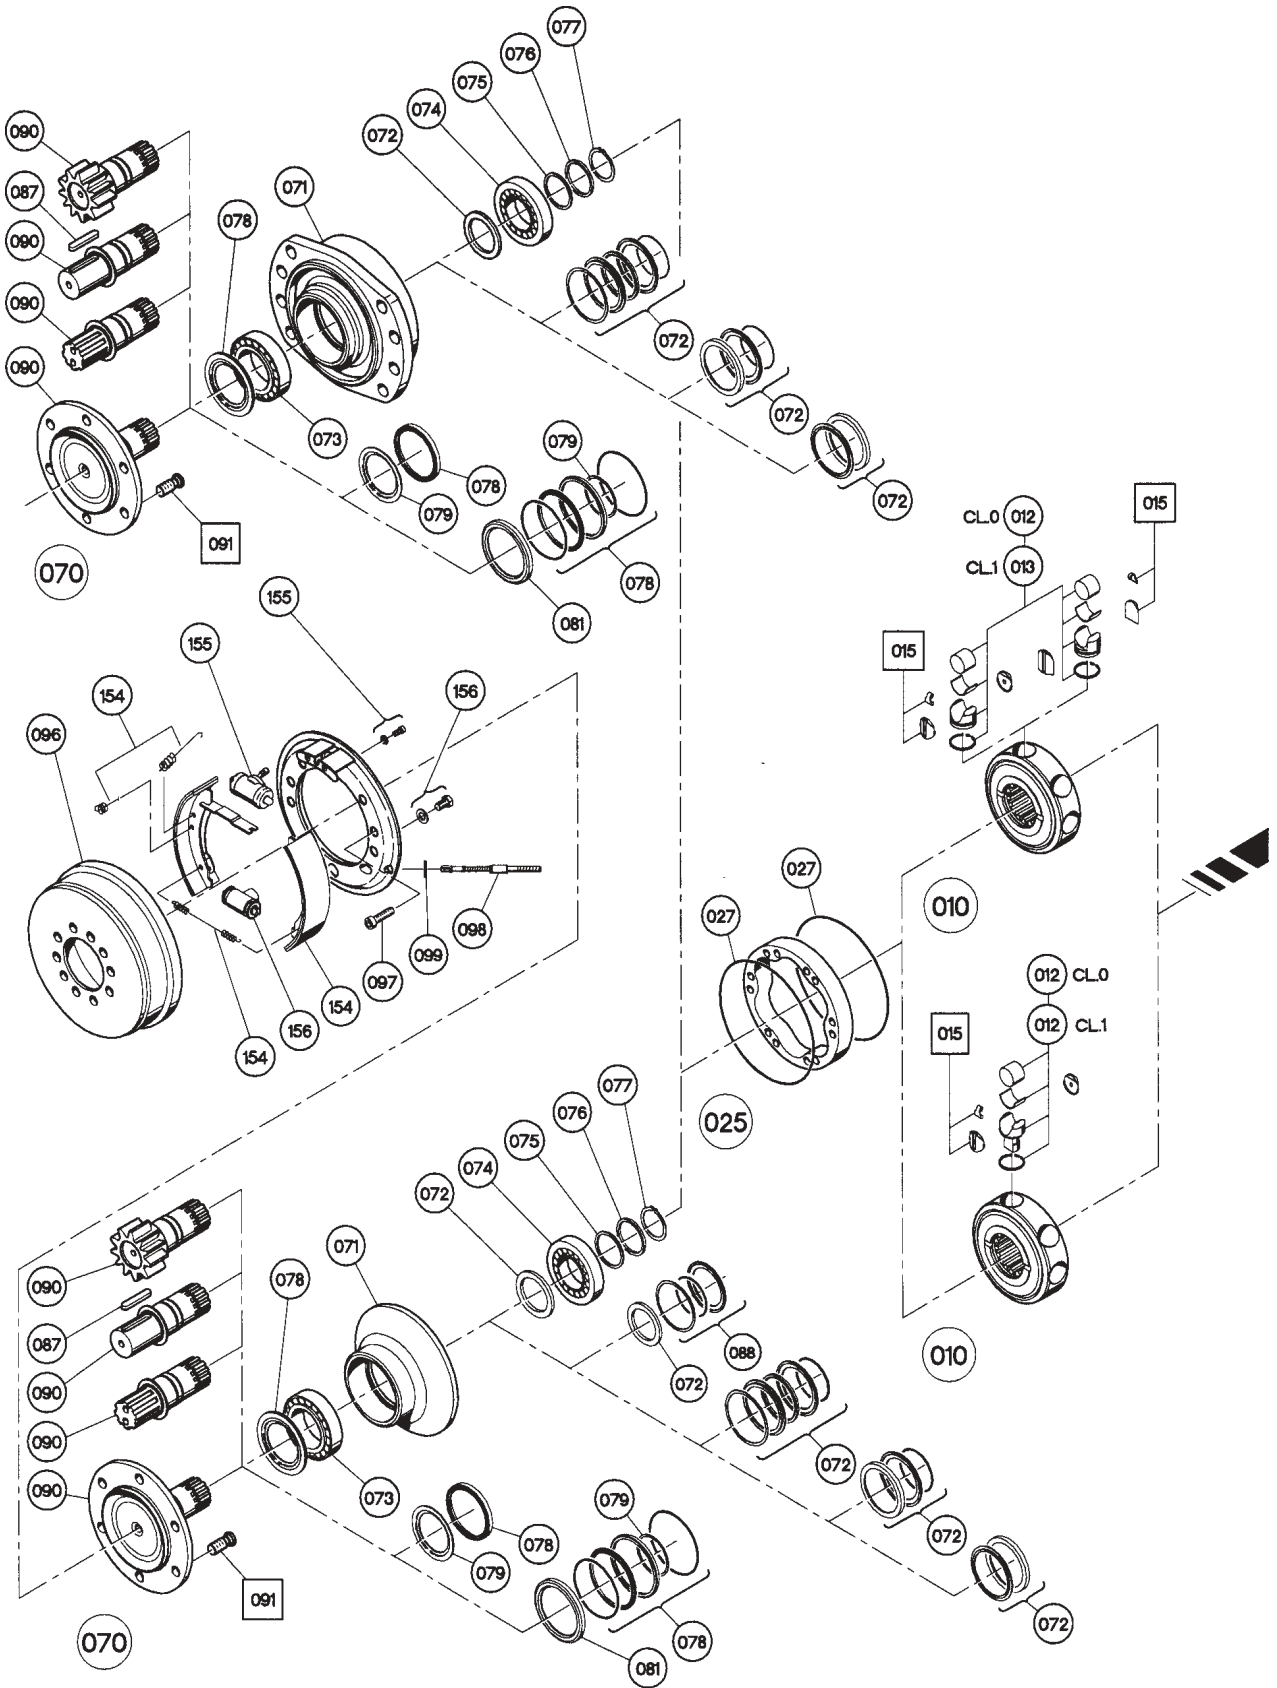

WHEEL MOTOR FRONT

RANSOMES COMMANDER 3520
PARTS MANUAL

ITEM	RANSOMES PARTNO	DESCRIPTION	QTY	REMARKS
001	A808966	Seal kit	1	
002	A808967	Seal kit	1	
010	A808968	Cylinder-block Assy.	1	
012	4131089	•Piston sub-assy.Cl.0		New Item
013	4131090	•Piston sub-assy.Cl.10		New Item
015	A808969	Repair kit.	1	
025	A808970	Cam Assy.	1	
027	N/A	•O-ring.		
040	A808971	Valving cover assy.	1	
041	N/A	•Valving cover part.		
042	N/A	•Screw.		
043	N/A	•Seal washer.		
044	N/A	•Screw.		
045	N/A	•O-ring.		
047	N/A	•Valving.		
048	N/A	•Seal kit.		
050	N/A	•Plug.		
051	N/A	•O-ring.		
052	N/A	•Spring.		
053	N/A	•Valve spool.		
054	N/A	•Washer.		
055	N/A	•Snap ring.		
056	N/A	•Spring.		
057	N/A	•O-ring.		
059	N/A	•Pin.		
065	A808972	Cover plate.	1	
066	N/A	•Screw.		
067	N/A	•Sealing ring.		
070	A808973	Bearing support assy.	1	
071	N/A	•Bearing support.		
072	N/A	•Radial lip seal.		
073	N/A	•Roller bearing.		
074	N/A	•Roller bearing.		
075	N/A	•Set of shims.		
076	N/A	•Thrust ring.		
077	N/A	•Snap ring		
078	N/A	•Lip Seal		
079	N/A	•Deflector		
081	N/A	•Seal support		
087	N/A	•Key		
090	N/A	•Shaft		

* Not Illustrated

RANSOMES COMMANDER 3520
PARTS MANUAL