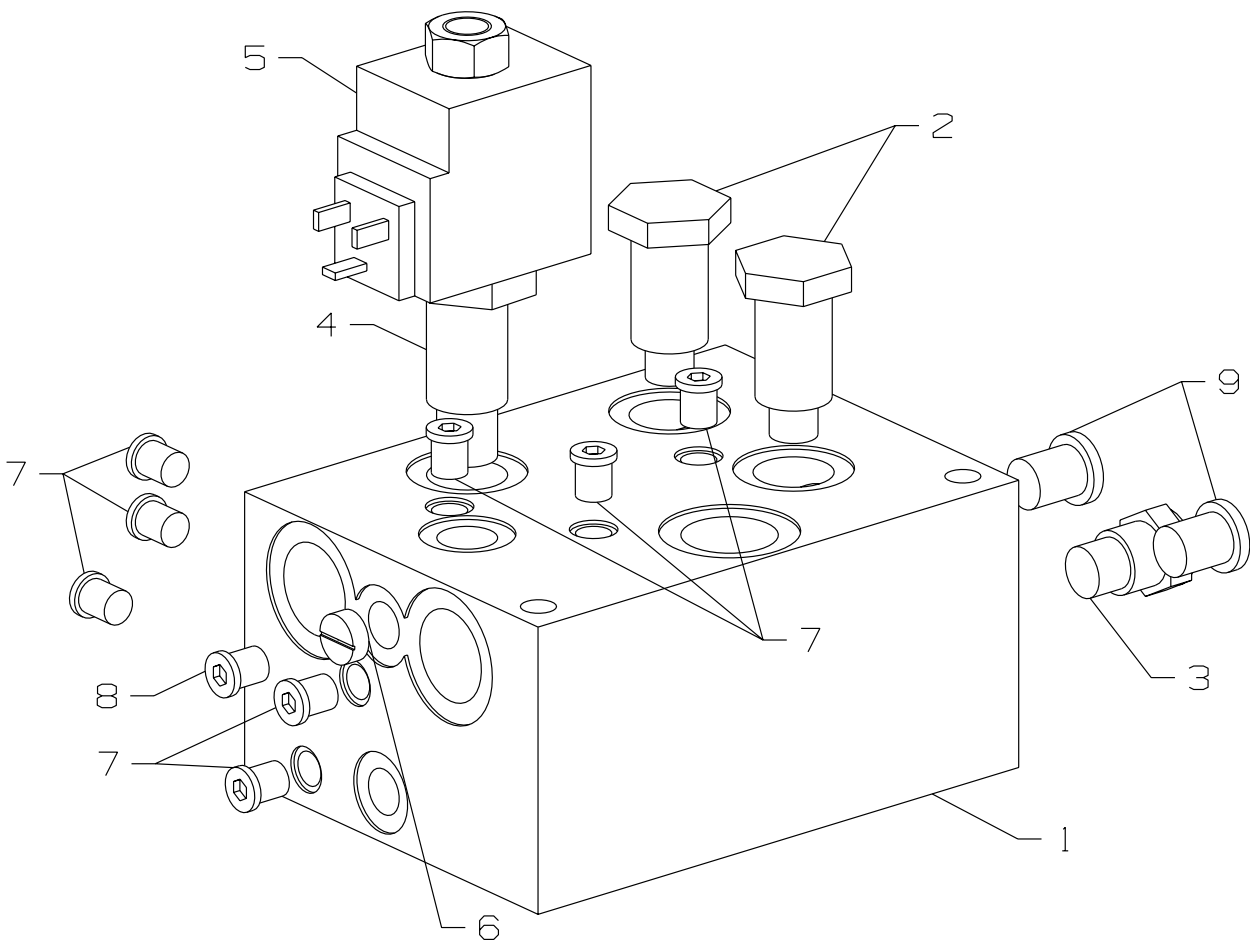

RANSOMES COMMANDER 3520
PARTS MANUAL

TRANSMISSION VALVE (PARKER)

**RANSOMES COMMANDER 3520
PARTS MANUAL**

ITEM	RANSOMES PARTNO	DESCRIPTION	QTY	REMARKS
1	4121647	Transmission Valve	1	
	N/A	•Manifold	1	
2	4121529	•Cartridge, Check Valve	2	10C1-5
*		•• Seal Kit	1	Part of seal Kit 4121528
3	4121530	•Cartridge, NC Pilot Directional	1	10CPD1D-75
*		•• Seal Kit	1	Part of seal Kit 4121528
4	4121531	•Valve Stem	1	10SD48
*		•• Seal Kit	1	Part of seal Kit 4121528
5	4121538	•Solenoid	1	D12H20
6	4121541	•Orifice Plug	1	11441-.070
7	4118315	•Plug, NWD-2	8	12961
8	4118326	•Plug, NWD-4	1	12962
9	008012470	•Plug, NWD-6	2	12963
1	008012680	Transmission Valve	1	
	N/A	•Manifold	1	
2	4121529	•Cartridge, Check Valve	2	10C1-5
*		•• Seal Kit	1	Part of seal Kit 4121528
3	4121530	•Cartridge, NC Pilot Directional	1	10CPD1D-75
*		•• Seal Kit	1	Part of seal Kit 4121528
4	4121531	•Valve Stem	1	10SD48
*		•• Seal Kit	1	Part of seal Kit 4121528
5	4121538	•Solenoid	1	D12H20
6	4121541	•Orifice Plug	1	11441-.070
*		•Orifice Plug	1	11441-.094
7	4118315	•Plug, NWD-2	8	12961
8	4118326	•Plug, NWD-4	1	12962
9	008012470	•Plug, NWD-6	2	12963

* Not Illustrated