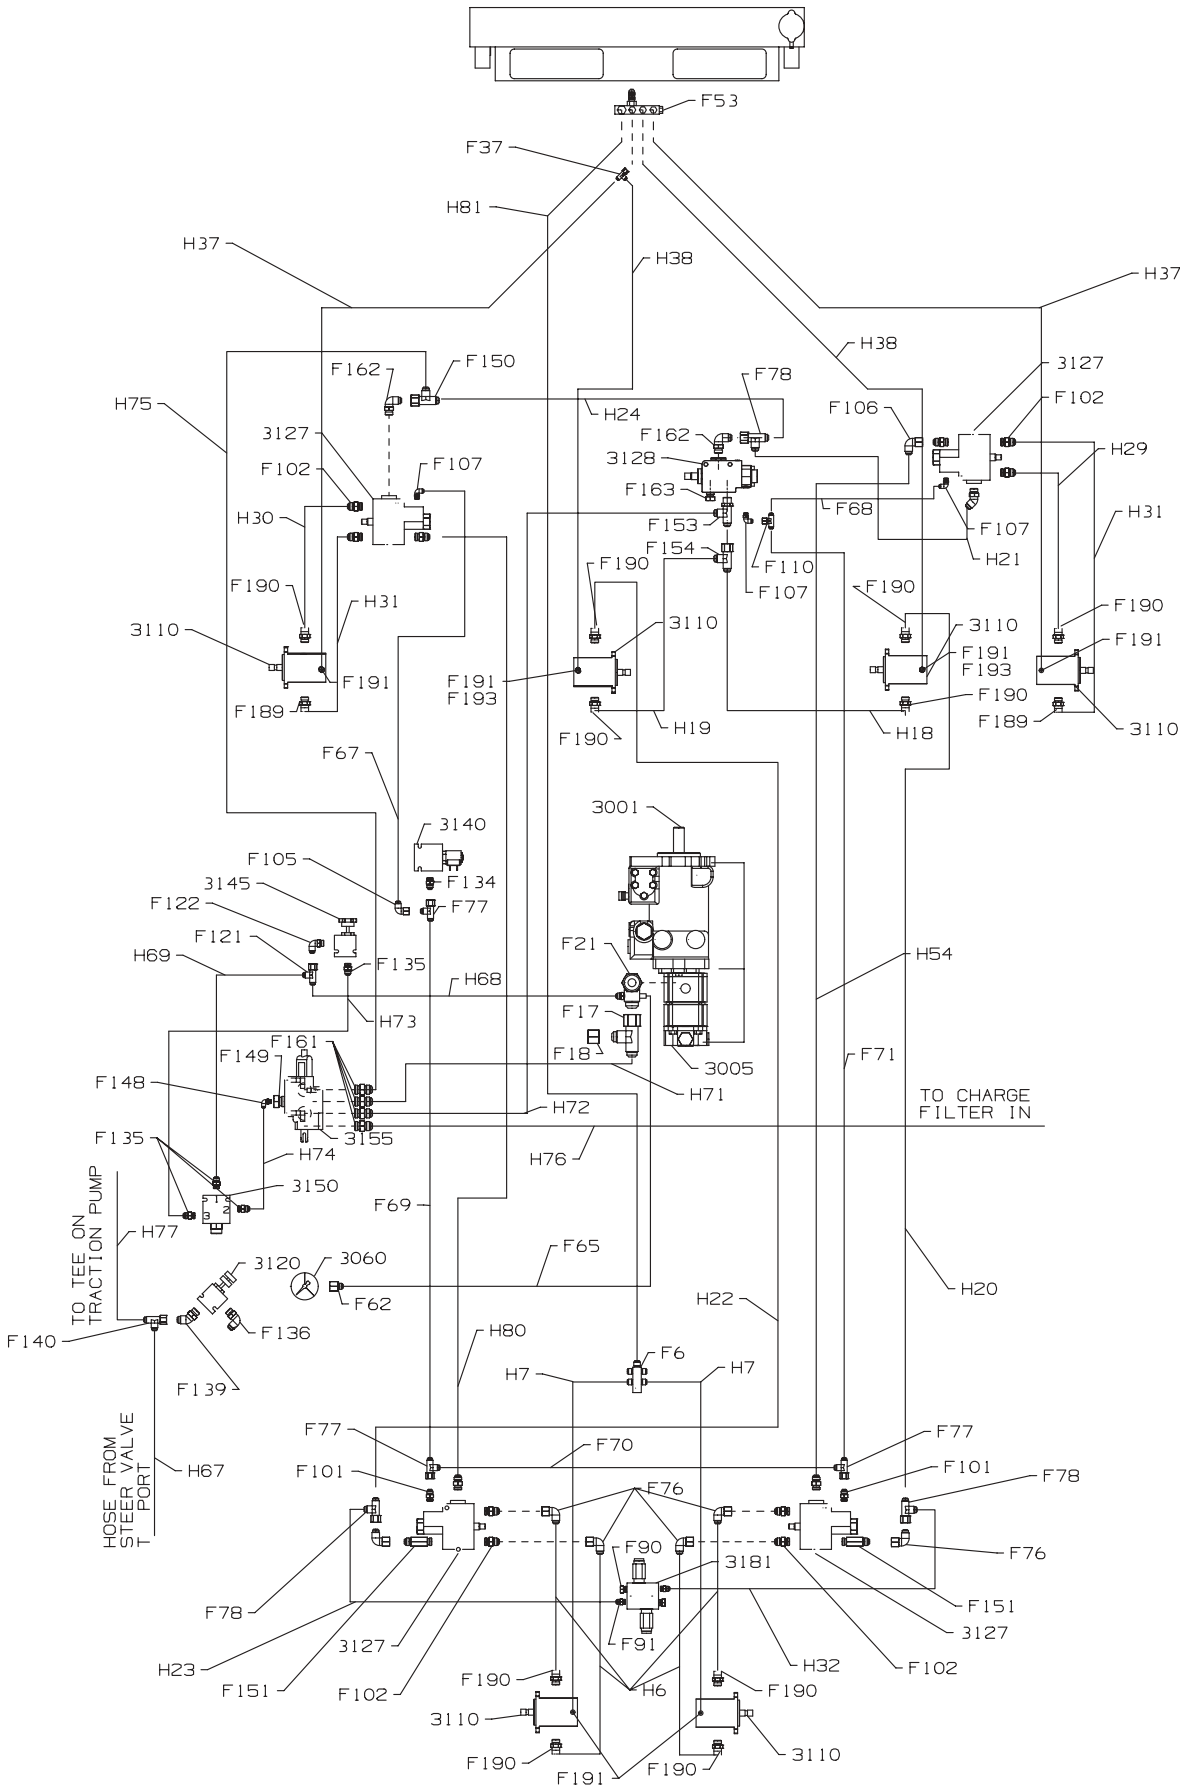

**HYDRAULICS
CUTTING UNIT CIRCUIT WITH SINGLE UNIT CUTTING**

**RANSOMES COMMANDER 3520
PARTS MANUAL**

ITEM	RANSOMES PARTNO	DESCRIPTION	QTY	REMARKS
1	009028100	MOTOR CHANGEOVER VALVE	1	
2	002600600	FTG-45-1/2" BSP-ADJ	2	
3	002497300	90-M/M 3/4 BSP x 1-1/16	1	
14	459100074	STRAIGHT CONNECTOR	2	
15	002600610	FTG-3/4" BSP x 1" 1/16 JIC	1	
16	007998240	HOSE ASSEMBLY	1	
17	007998250	HOSE ASSEMBLY	1	4140353 From Ser No:ZE000791
18	007998230	HOSE ASSEMBLY	1	
36	009028180	SOLONOID VALVE	1	
37	459100202	ADAPTOR-3/8" BSP X 3/8" JIC	1	
38	002493330	90-M/M 3/8 BSPP x 9/16 JIC	1	
46	007998520	HOSE ASSEMBLY	1	4140831 From Ser No:ZE000791
47	007998530	HOSE ASSEMBLY	1	
48	007998540	HOSE ASSEMBLY	1	
52	002435059	TEE-M/F/M 9/16 JIC	2	
*	002515010	FTG-1-3/16" ORS x 7/8" SAE	1	From Ser No:ZE000791
*	002590110	TEE-M/F/M 1" ORS	4	From Ser No:ZE000791
*	002590470	TEE-M/M/F 9/16" ORS	1	From Ser No:ZE000791
*	W158007-05	90-M/M 1" ORS x 7/8" SAE	4	From Ser No:ZE000791
*	002600410	TEE-M/M/M 7/8" SAE x 1-1/16" JIC	1	From Ser No:ZE000791
*	4140612	FTG-STR 1-1/16" JIC F to 7/8" JIC M	1	From Ser No:ZE000791
*	002493128	FTG-LG 7/8" JIC x 7/8" SAE	1	From Ser No:ZE000791

* Not Illustrated

**RANSOMES COMMANDER 3520
PARTS MANUAL**