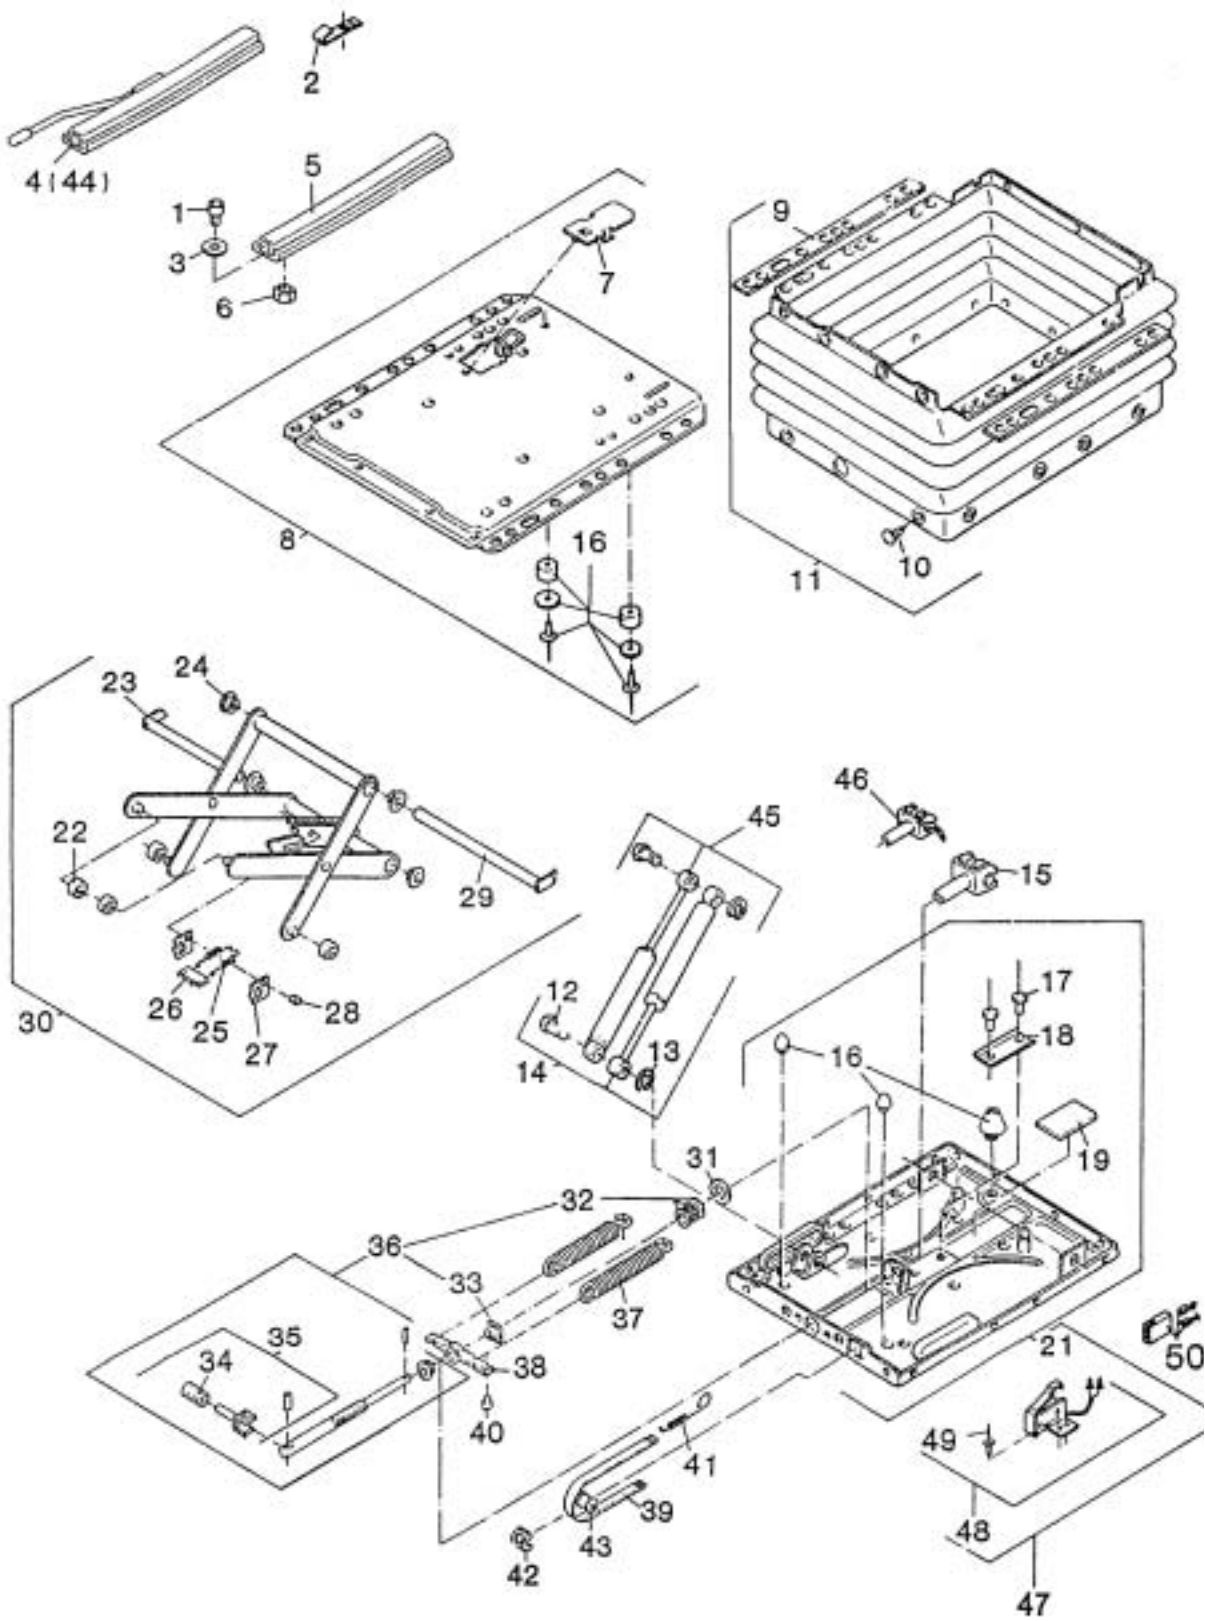

RANSOMES COMMANDER 3520
PARTS MANUAL

SEAT SUSPENSION BREAKDOWN DS85H

RANSOMES COMMANDER 3520
PARTS MANUAL

ITEM	RANSOMES PARTNO	DESCRIPTION	QTY	REMARKS
1	A817364	SCREW	6	
2	A817365	STOP	1	
3	A817366	WASHER	2	
4	A819964	SLIDE WITH LEVER	1	
5	A819975	SLIDE	1	
6	A817367	NUT	6	
7	A817368	COVER	1	
8	A817369	BASE ASSY.	1	
9	A817370	PLATE	2	
10	A819979	PIN	21	
11	A819984	GAITER ASSY.	1	
12	A817371	PIN	2	
13	A817372	E CLIP	2	
14	A819968	DAMPER ASSY	1	
16	A817373	BUFFER ASSY.	1	
17	A817374	RIVET	2	
18	A817375	RUNNER	1	
19	A817376	PLATE	1	
20	A817377	SUSPENSION ASSY.	1	
22	A817378	ROLLER	4	
23	A817379	PIN	1	
24	A817380	BUSH	4	
25	A817381	SPRING	2	
26	A817382	PLATE	1	
27	A817383	PLATE	2	
28	A817384	BOLT	1	
29	A817385	PIN	1	
30	A819990	HINGE	1	
31	A817386	WASHER	1	
32	A817387	BEARING	1	
33	A817388	NUT	1	
34	A817389	HANDLE	1	
35	A817390	LEVER ASSY.	1	
36	A819992	WEIGHT ADJUSTER	1	
37	A819941	SPRING	2	
38	A817391	SPRING HOOK	1	
39	A817392	WEIGHT INDICATOR	1	
40	A817393	STOP	1	
41	A817394	SPRING	1	
42	A817395	WINDOW	1	
43	A817396	ROLLER	1	
46	A817397	FORK	1	
47	A817398	SPRING FRAME	1	
48	A905448	MICROSWITCH	1	
49	A817399	SCREW	2	
50	A817400	CONNECTOR	1	

* Not Illustrated