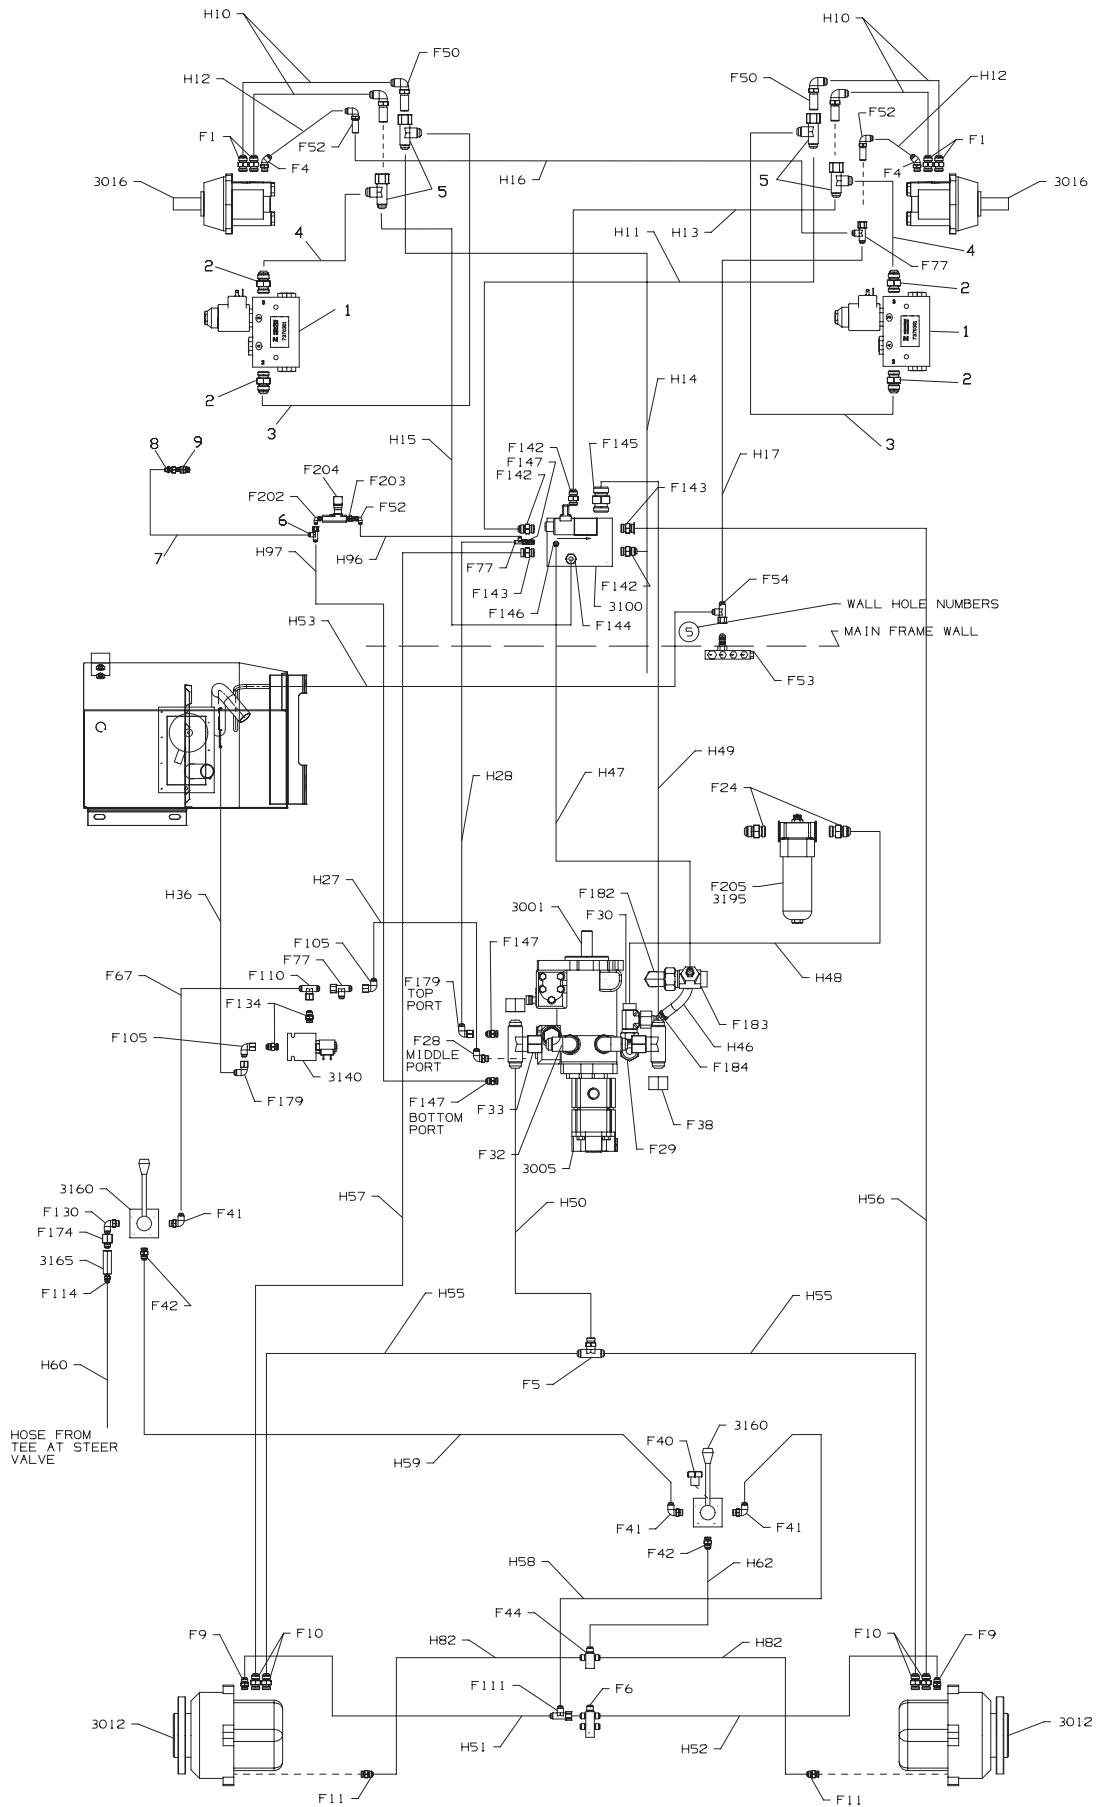

RANSOMES COMMANDER 3520 PARTS MANUAL