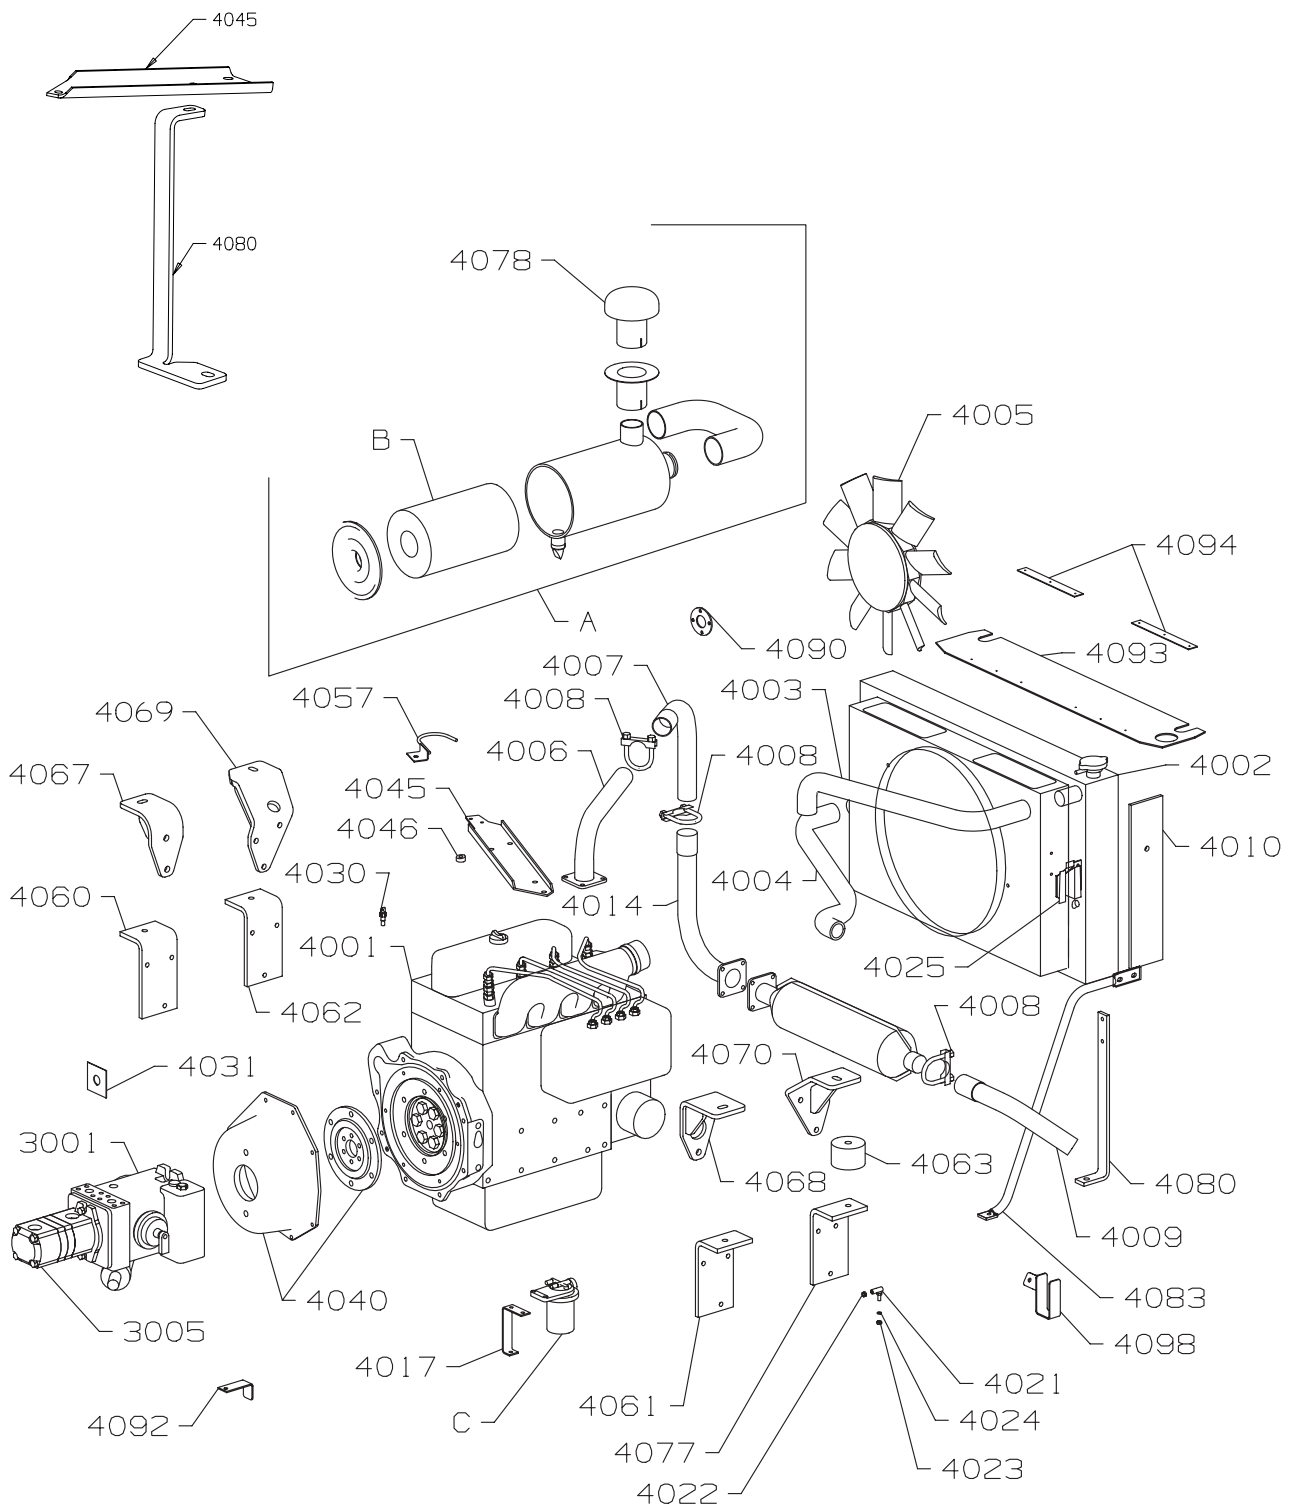

RANSOMES COMMANDER 3520 PARTS MANUAL