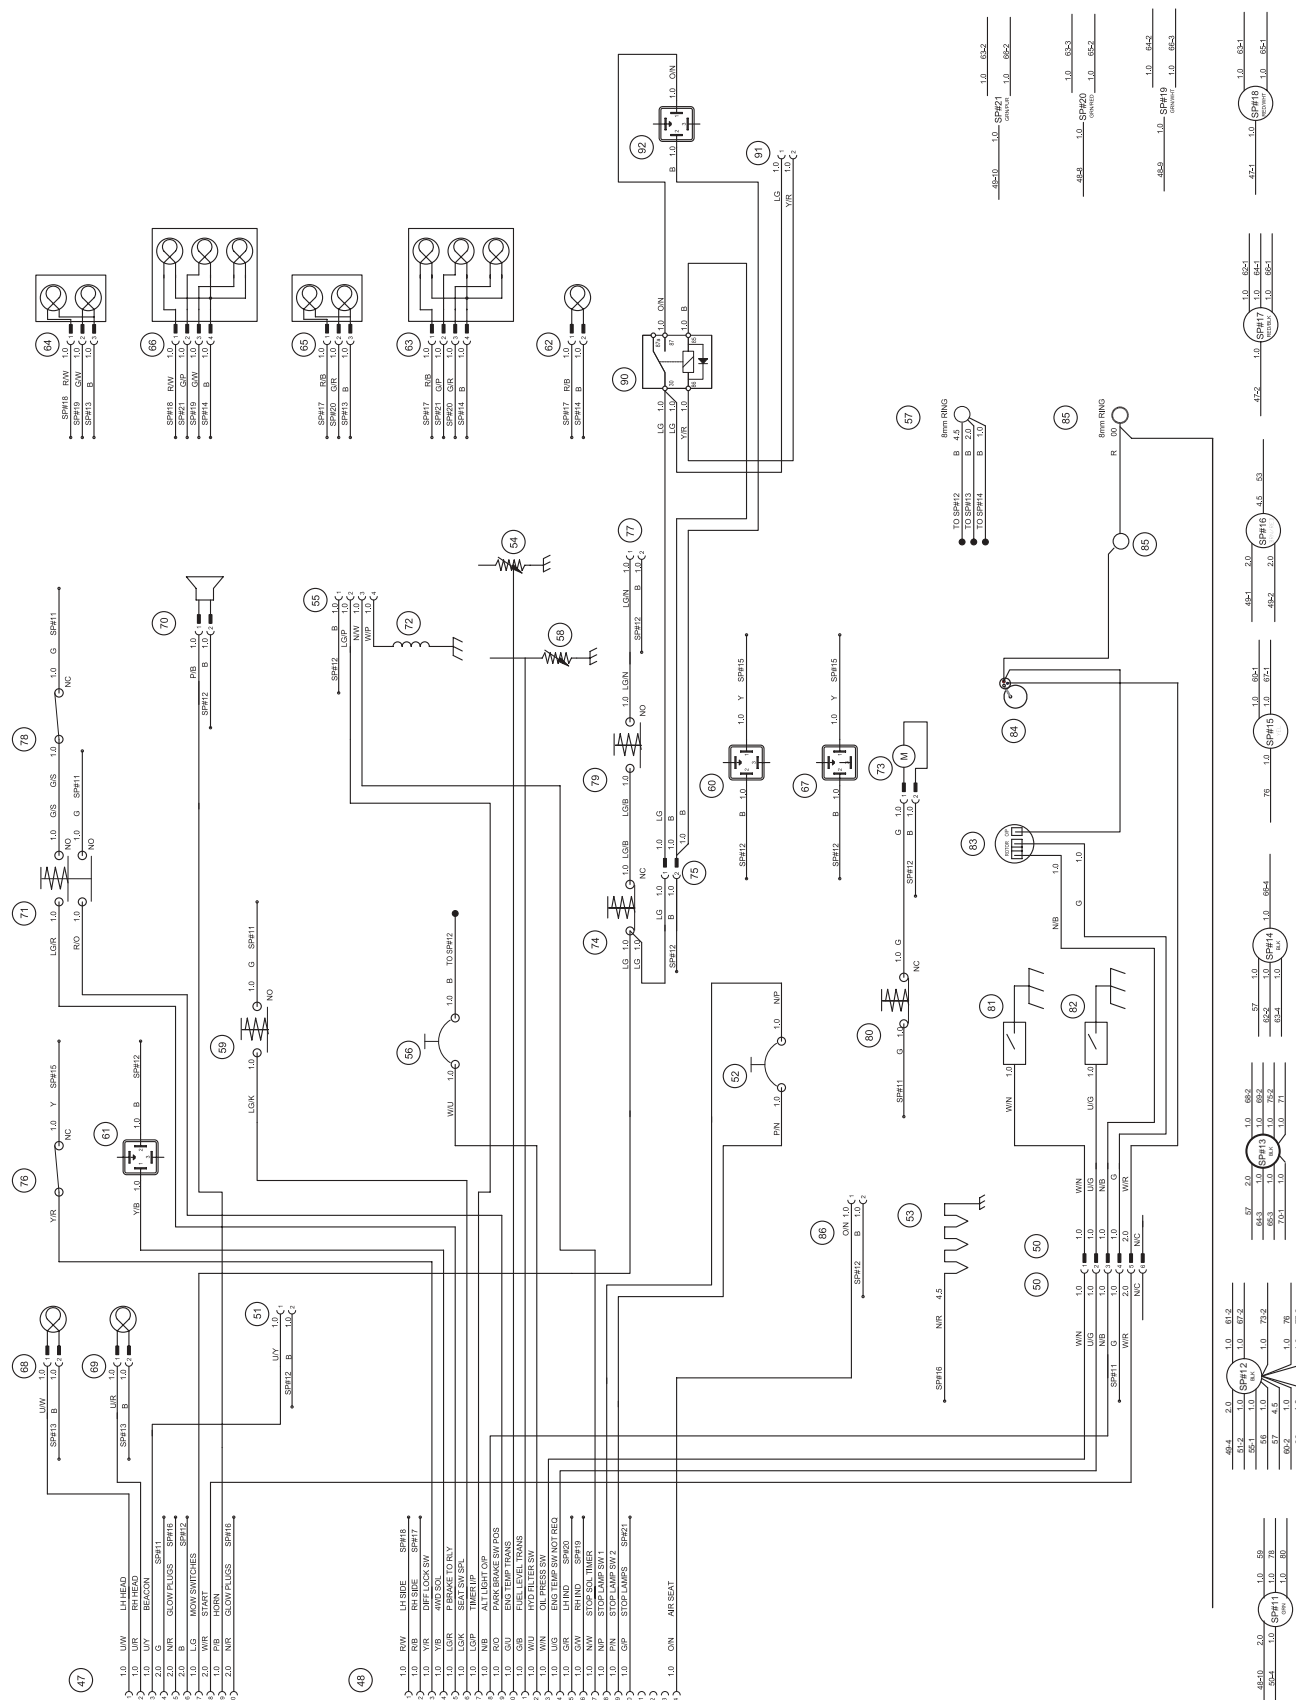

**ELECTRICAL CONTROL PANEL
(LCD Display)**

**RANSOMES COMMANDER 3520
PARTS MANUAL**

ITEM	RANSOMES PART NO	DESCRIPTION	QTY	REMARKS
1	008244545	Stop Lamp Relay		
2	008244640	Seat Relay		
3	008244545	Start Relay 1		
4	008244545	Start Relay 2		
5	008244650	Flasher Relay		
6	008244545	Horn Relay		
7	N/A	Fuse Block		
8	EX KUBOTA	Lamp Timer		
9	N/A	Cab Supply		
10	008233350	Master Fuse		
11	EX KUBOTA	Key Switch		
12	N/A	Setup Switch		
13	008298544	Horn Switch		
14	N/A	Engage III 10 pin Connector		
15	N/A	Engage III 8 Pin Connector		
	4138841	Engage 3		
16	N/A	Indicator Lamp		
16.1	008232760	• Bulb		
16.2	4139774	• Lens		
17	4138891	Indicator Switch		
18	4138886	Lights Switch		
19	4138893	4 Wheel Drive Switch		
20	4138889	Beacon Switch		
21	4138892	Hazard Switch		
22	4138885	Accessory Socket		
23	4128679	Accessory Socket		
30	008245170	Safety Diode		
47	N/A	10 Pin Connector to Main Harness		
48	N/A	24 Pin Connector to Main Harness		
	4138829	Panel Loom		

* Not Illustrated