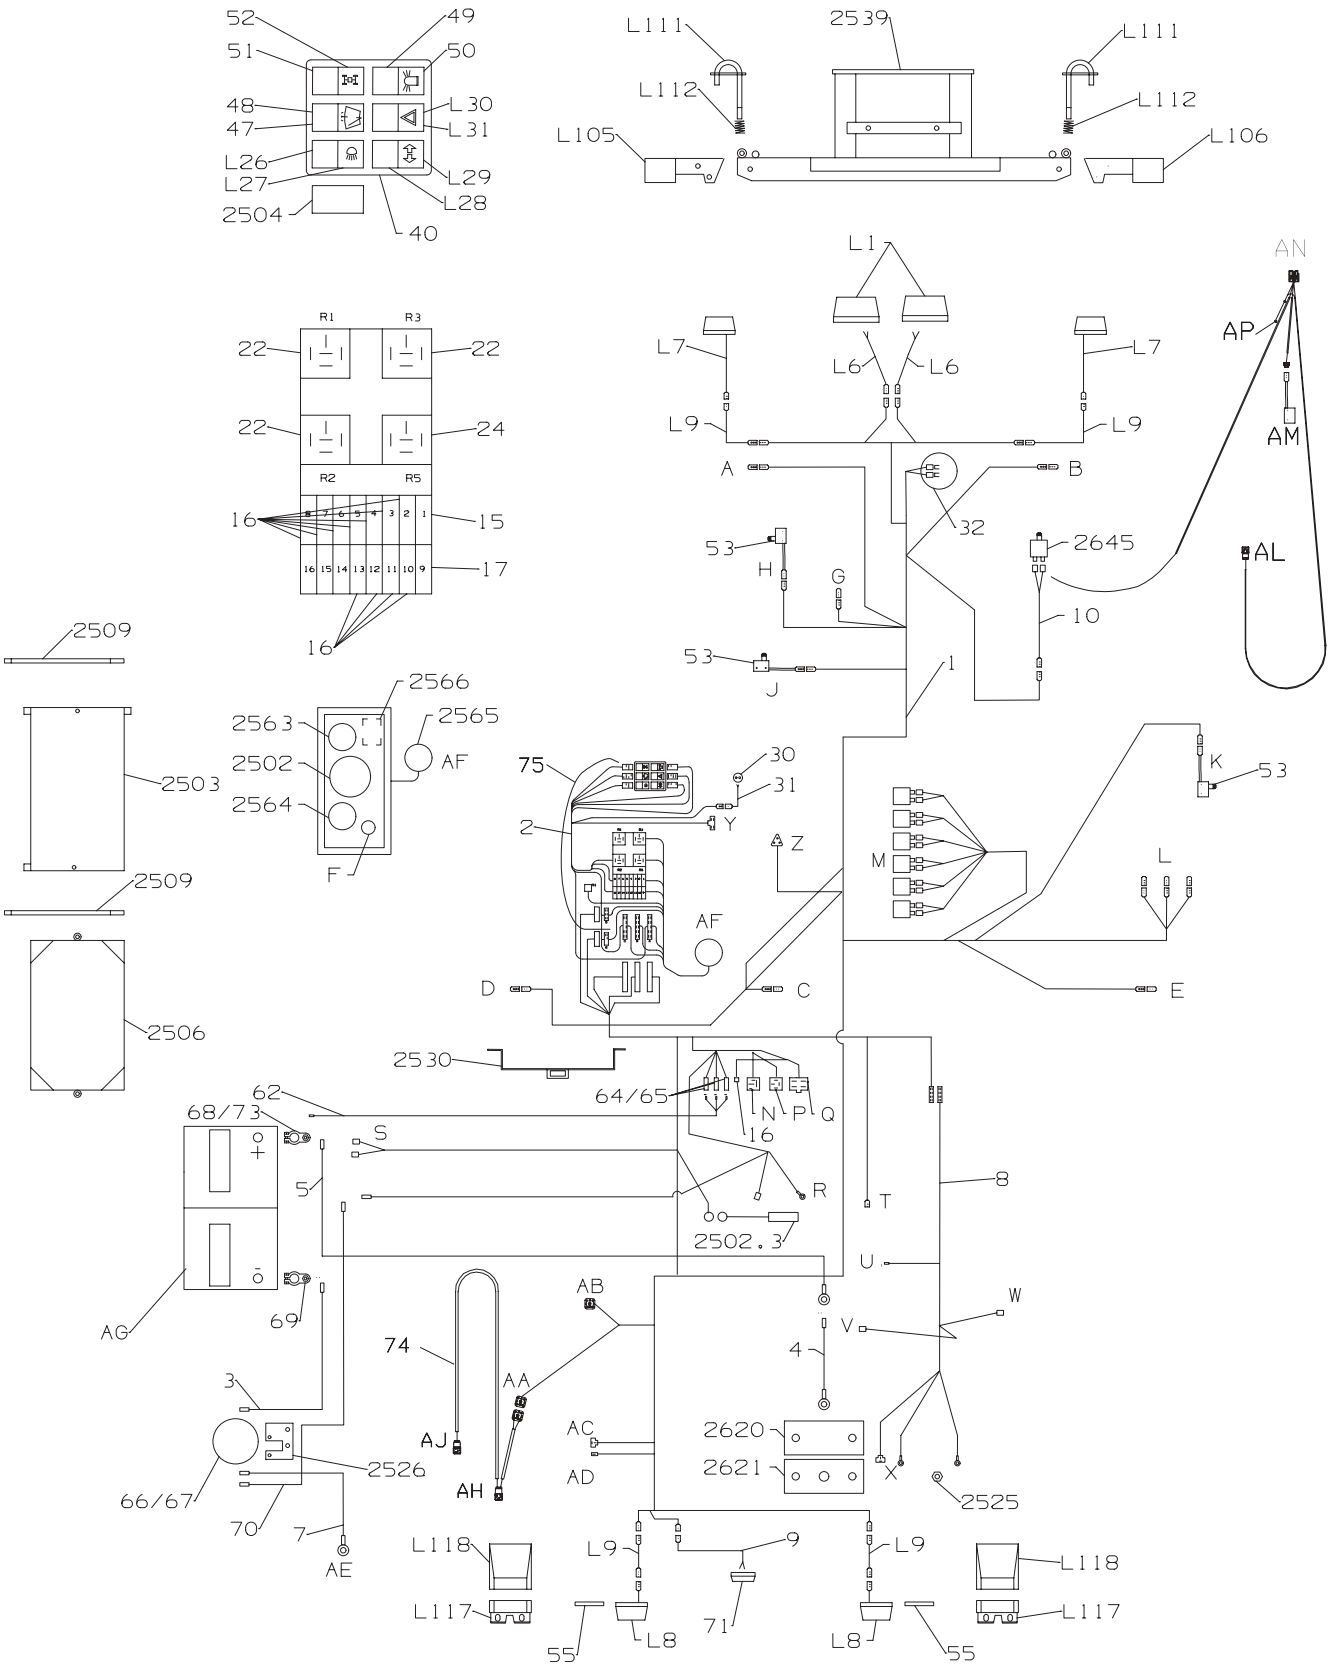

**ELECTRICAL RELAYS & FUSES
(LCD Display)**

**RANSOMES COMMANDER 3520
PARTS MANUAL**

ITEM	RANSOMES PARTNO	DESCRIPTION	QTY	REMARKS
1	4139775	Fuse 2 Amp	1	Engage 3 Instrument
2	008233164	Fuse 10 Amp	1	Hazard Lights
3	008233180	Fuse 20 Amp	1	Cab Supply & Stop Solenoid Timer
4	008233164	Fuse 10 Amp	1	Stop Lamps, Horn & Beacon
5	008233164	Fuse 10 Amp	1	Accessory Socket 2
6	008233172	Fuse 15 Amp	1	Accessory Socket 1
7	008233172	Fuse 15 Amp	1	Ignition, Engage 3 & Start Relay Control
8	008233164	Fuse 10 Amp	1	Indicators
9	008233164	Fuse 10 Amp	1	4 Wheel Drive System
10	4139775	Fuse 2 Amp	1	Horn Alarm Circuits
11	008233164	Fuse 10 Amp	1	Seat Delay, Alternator, Fuel Pump & Control Circuits
12	008233156	Fuse 5 Amp	1	Mow Switches
13	008233164	Fuse 10 Amp	1	Right Hand Headlamp
14	008233164	Fuse 10 Amp	1	Left Hand Headlamp
15	008233156	Fuse 5 Amp	1	Right Hand Marker Lights
16	008233156	Fuse 5 Amp	1	Left Hand Marker Lights
17	008244545	Relay		Starter Relay 1
18	008244545	Relay		Starter Relay 2
19	008244545	Relay		Stop Lamp Relay
20	008244650	Relay		Flasher Unit
21	008244640	Relay		Seat Delay
22	008244545	Relay		Horn
23	008245170	Diode Bridge		
24	008233350	Main Fuse		
25	EX KUBOTA	Stop Solenoid Timer		

RANSOMES COMMANDER 3520
PARTS MANUAL