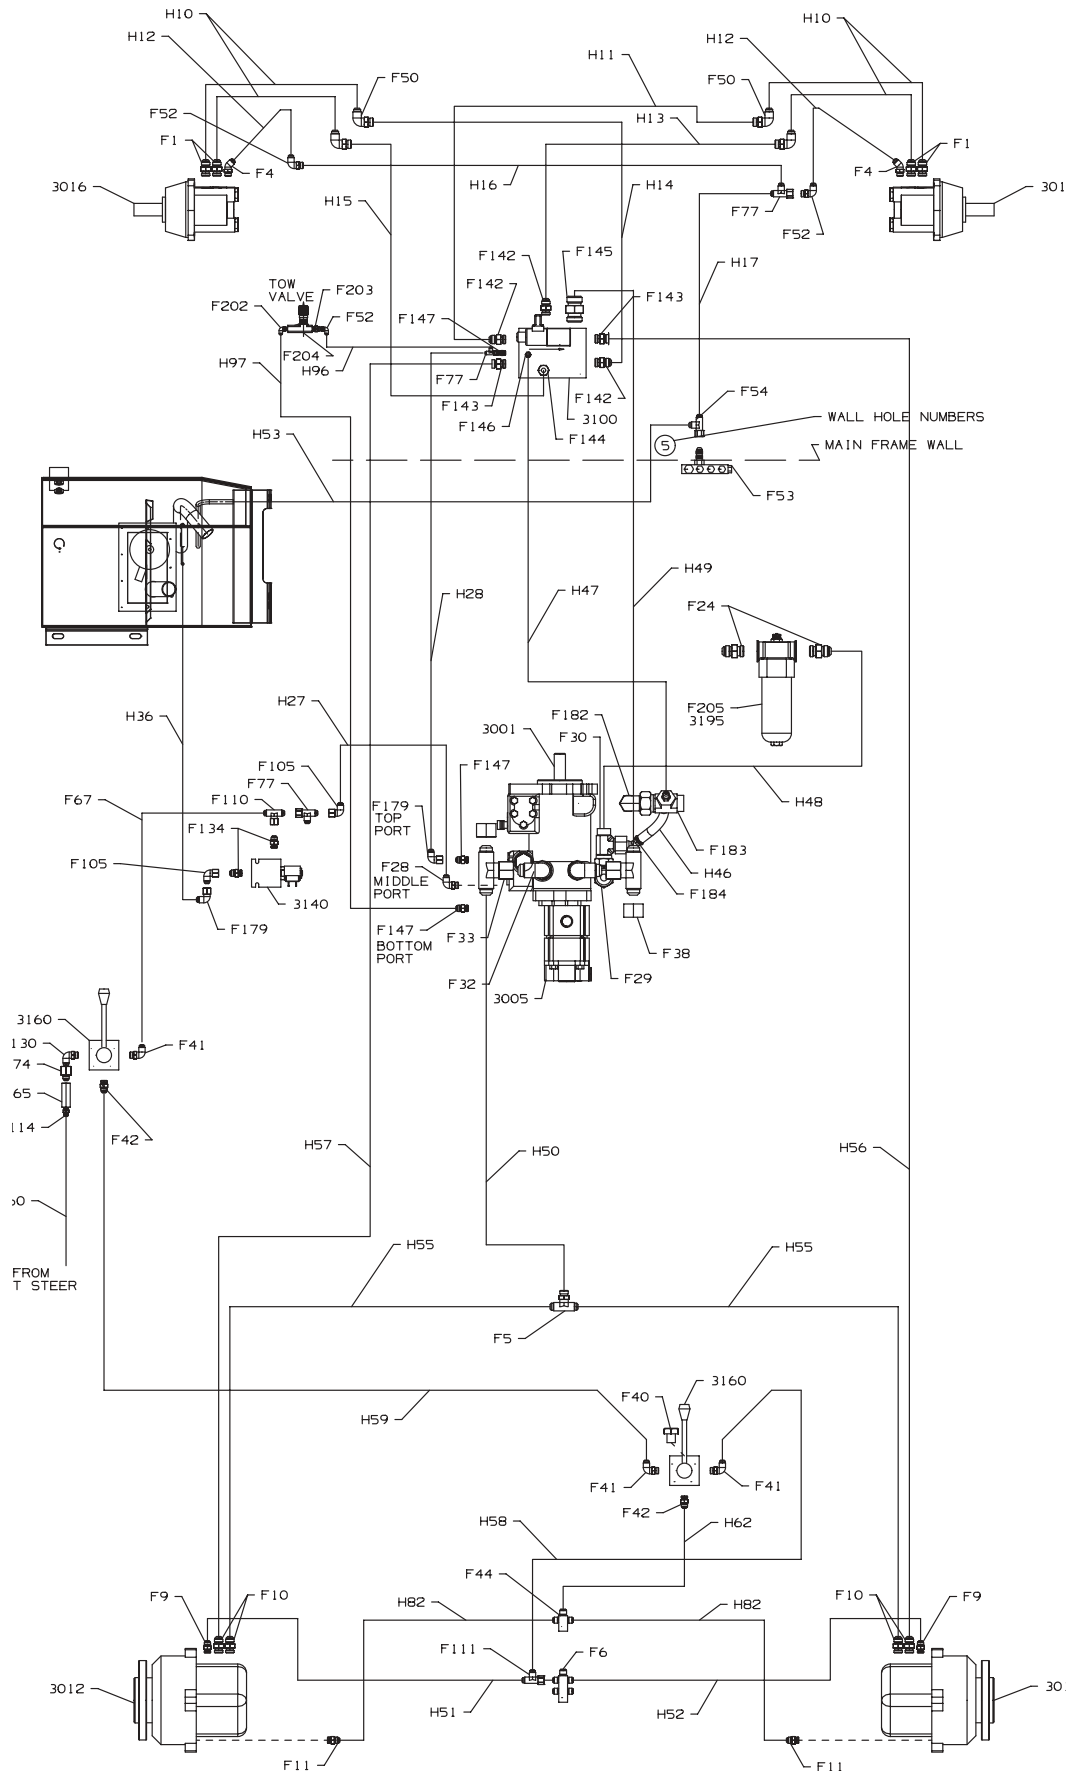

RANSOMES COMMANDER 3520 PARTS MANUAL