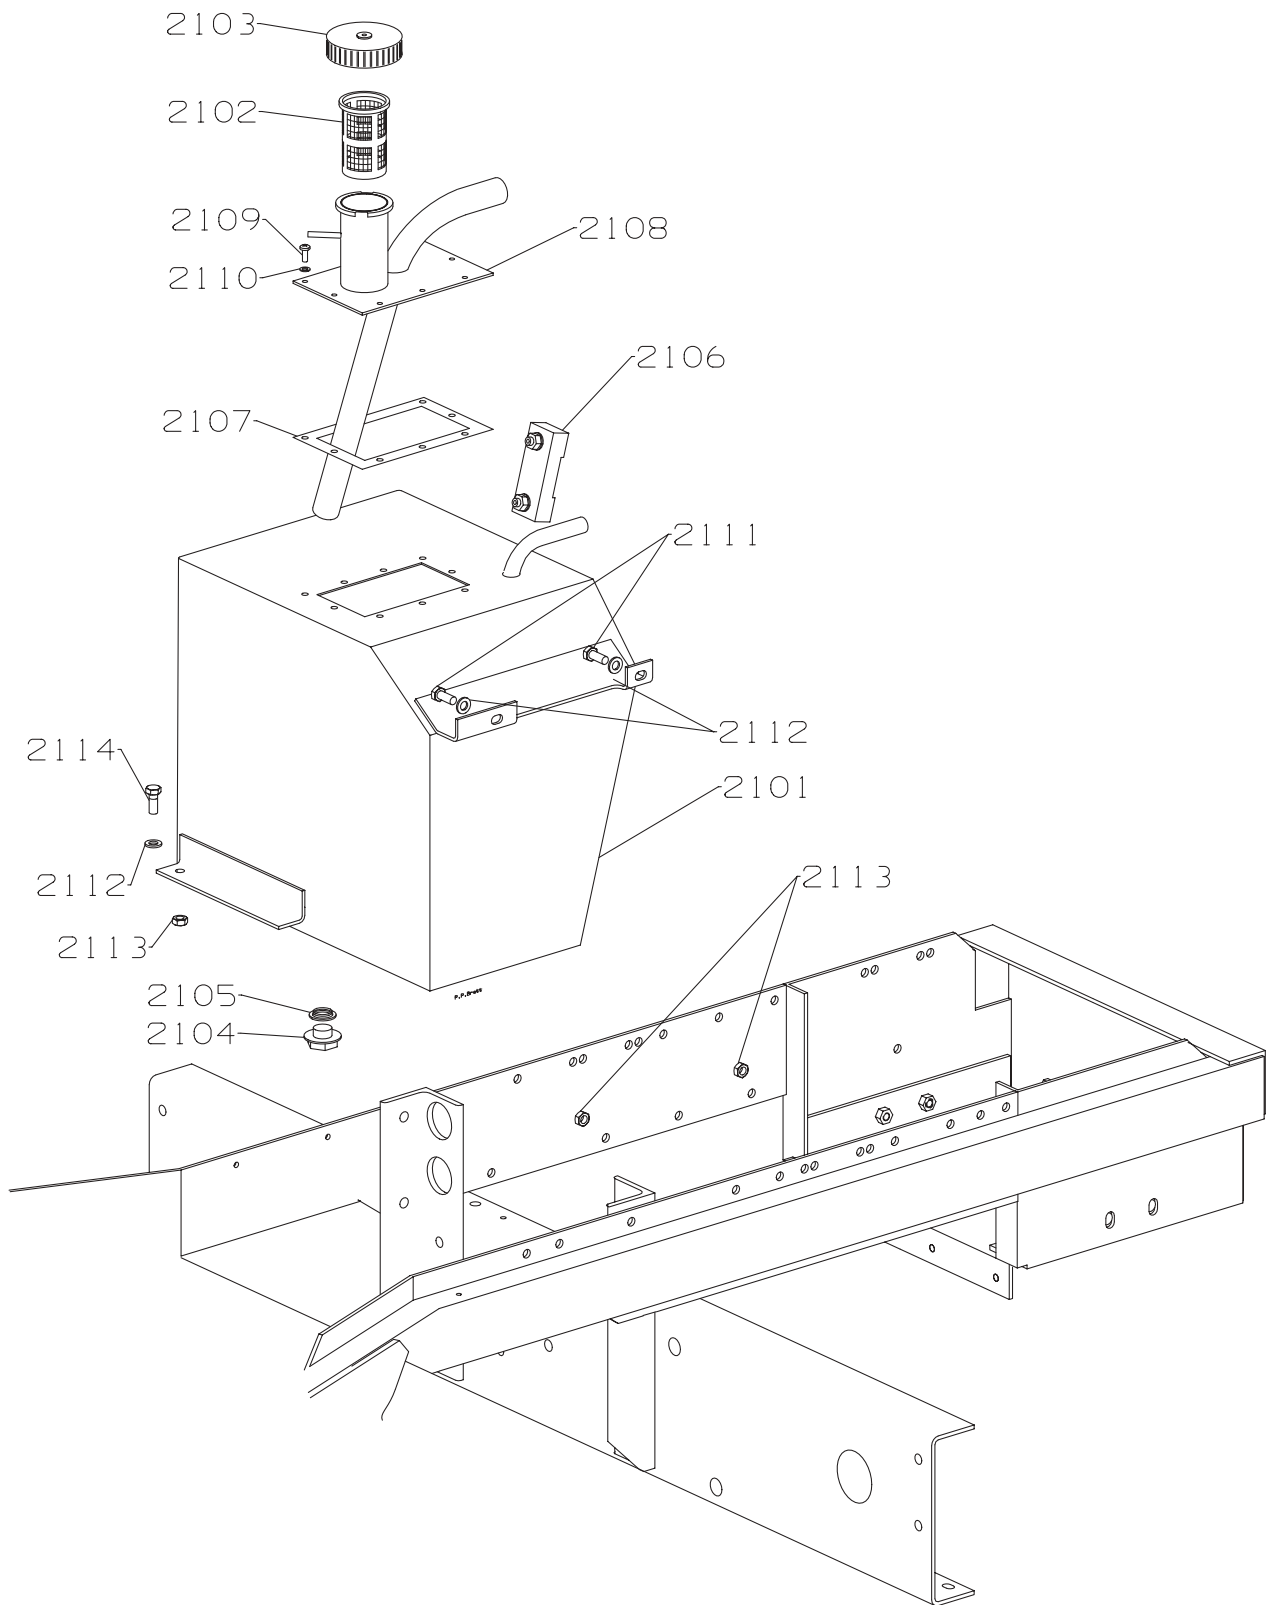

RANSOMES COMMANDER 3520
PARTS MANUAL