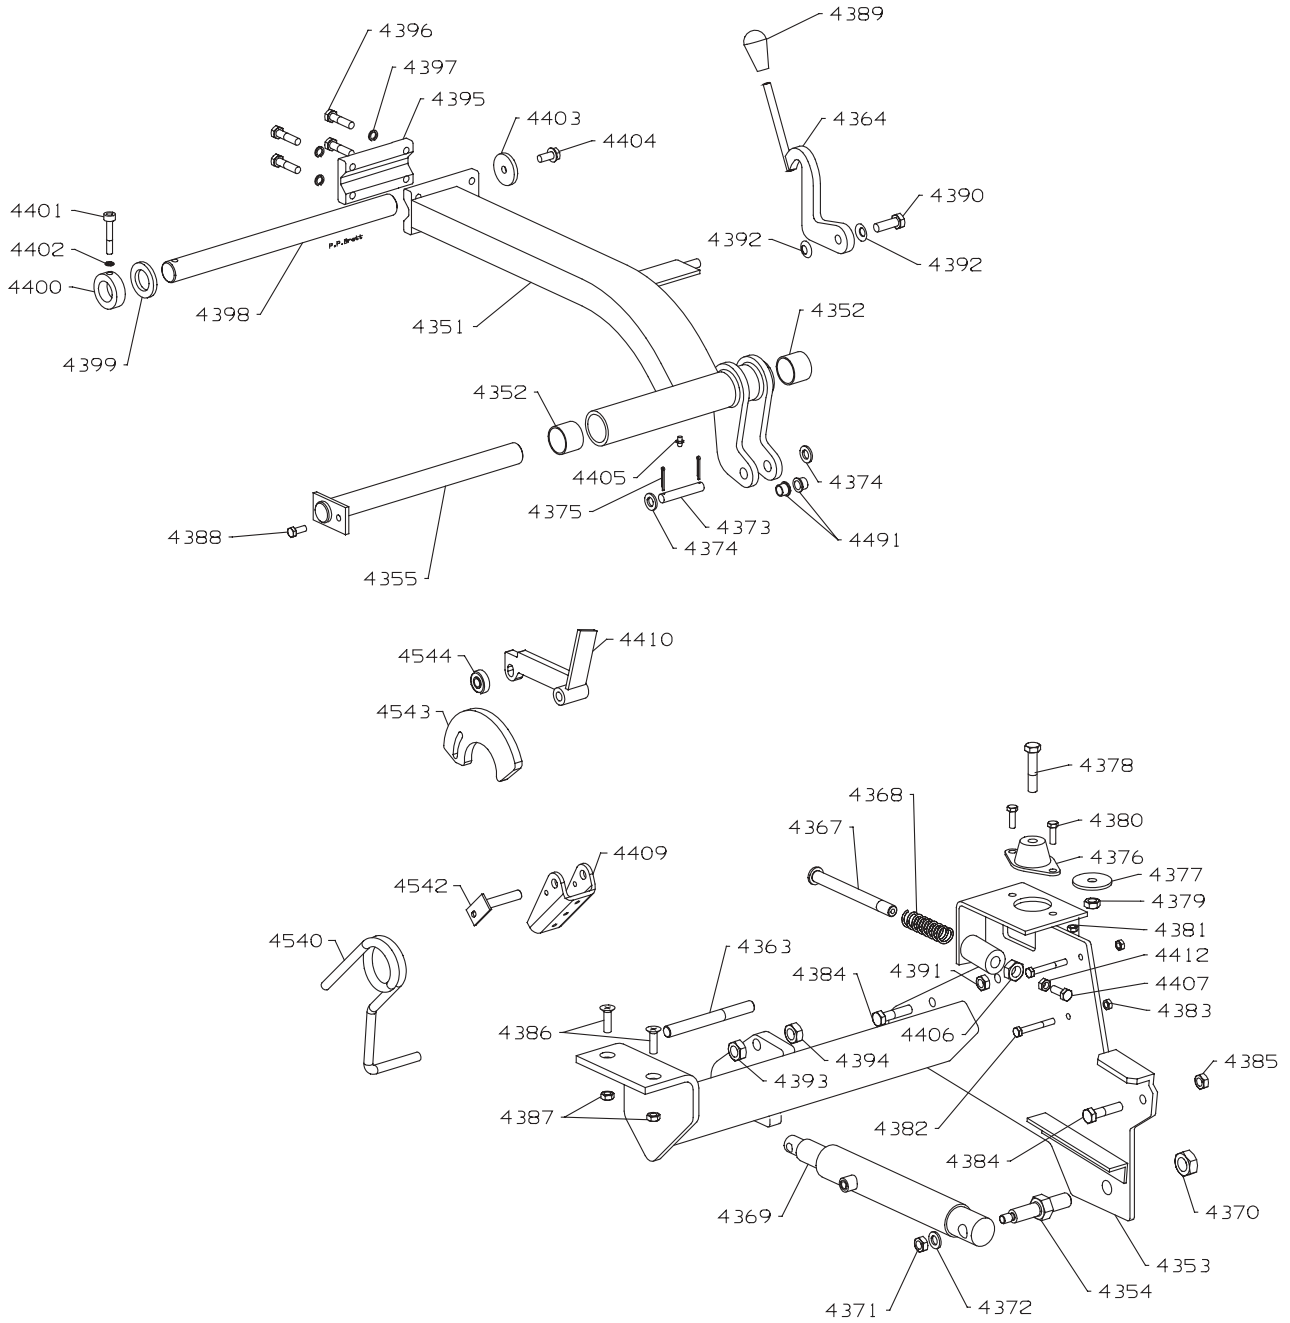

RANSOMES COMMANDER 3520 PARTS MANUAL