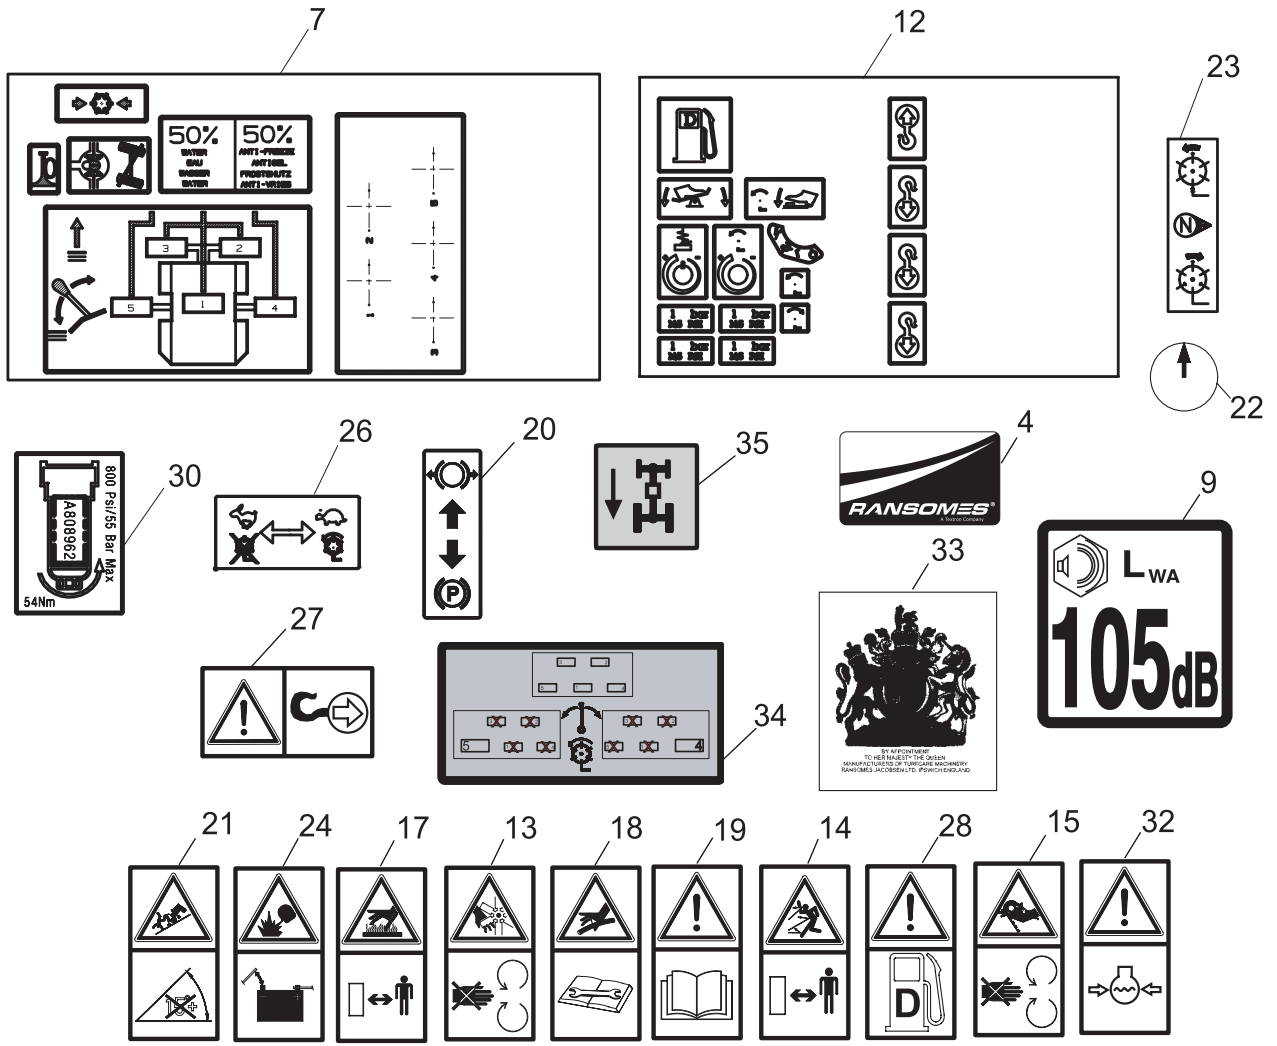

RANSOMES COMMANDER 3520 PARTS MANUAL

DECALS

ITEM	RANSOMES PARTNO	DESCRIPTION	QTY	REMARKS
	IDL0119	COMMANDER DECAL KIT	1	
1	4125621	DECAL - R/H Commander 3520	1	
2	4125622	DECAL - L/H Commander 3520	1	
3	4125605	Decal - 10" Ransomes Lettering	1	
4	4124185	DECAL - "RANSOMES" EMBLEM	1	
7	009114290	SET OF DECALS	1	
9	009034770	DECAL - NOISE 105 dB	1	
12	009033420	SET OF DECAL:	1	
13	009034880	DECAL - FAN	1	
14	009034890	DECAL - BYSTANDER WARNING	1	
15	009034900	DECAL - BELT	1	
17	009034920	DECAL - HOT	3	
18	009034930	DECAL - HYD PRESS LEAK	4	
19	009034910	DECAL - INSTRUCTION	1	
20	009239820	DECAL - PARKING BRAKE	1	
21	009114160	DECAL - SLOPE 15 DEG	1	
22	2000616	LABEL - ADJUST KNOBS	1	
23	009039800	DECAL - MOW VALVE	1	
24	009114100	DECAL - BATTERY	2	
26	009239700	DECAL - TRANSPORT CUTTING	1	
27	009114480	DECAL - TOWING WARNING	2	
28	009114340	DECAL - DIESEL, HAZARD	1	
30	009239050	DECAL - HYDRAULIC FILTER	1	
32	4118415	DECAL - COOLANT HAZARD	1	
33	009036216	LABEL - COAT OF ARMS	1	
34	4135450	DECAL - SINGLE CUT	1	
35	4135451	DECAL - REVERSE 4WD	1	
36*	4146857	DECAL-SEATBELT ROPS	1	
37*	4153197	DECAL-PRESSURE WASH	1	

* Not Illustrated