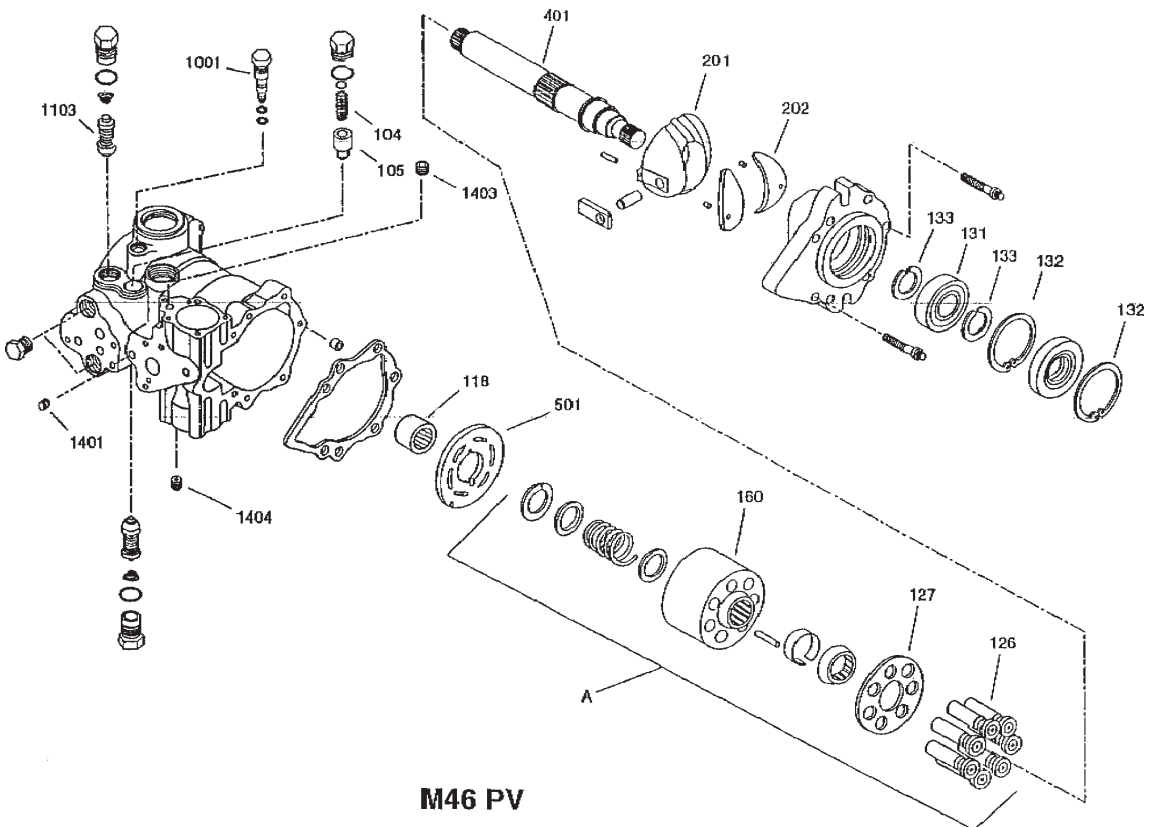

LOOSE PARTS

**RANSOMES COMMANDER 3520
PARTS MANUAL**

ITEM	RANSOMES PARTNO	DESCRIPTION	QTY	REMARKS
2	MBC8956A	SPECIAL BOLT	10	
3	A298383	SPACER	10	
*	450379	STIFFNUT M10	10	
4	450029	BOLT M10 X 35	20	
5	MBE1276	ROLLER BRACKET	2	
6	MBE3815B	ANTI ROLL BRACKET LH	1	
7	MBE3858B	ANTI ROLL BRACKET RH	1	
8	MBE4554	SPACER	2	
9	450215	SCREW M10 X 30	12	
10	450391	WASHER 10mm	12	
11	450412	S.L.WASHER 10MM	32	
12*	W158061-04	O RING (3.237" ID)	6	CUTTER MOTOR
13	A299405	BONDED RUBBER BUFFER	2	
14	450192	SCREW M8 X 25	2	
15	450378	NUT M8	4	
16	450411	S.L.WASHER 8mm	2	
*	MBB6448	"HEIGHT OF CUT BAR"	1	(8" floating head)
*	MBE3927	GREASE	1	
	LMAC012	MAGNA 250 WING UNIT LATCH	1	KIT
20	MBE4488	• LATCH BRACKET LH	1	
21	MBE4491	• LATCH BRACKET RH	1	
	LMAC011	SPORT 200 WING WING LATCH	1	KIT
	4118697	• LATCH BRACKET LH	1	
	4118698	• LATCH BRACKET RH	1	
22	MBE4612	DEFLECTOR	5	
23	MBG6192	DEFLECTOR FLAP	5	
24	MBE4613	DEFLECTOR STRIP	5	
25	450526	SCREW M5 X 12	55	
26	450388	WASHER 5mm	55	
27	450322	NUT M5	55	
*	A829577	KEY FOR ISO SWITCH	1	
28	MBE4682	WASHER	20	
29*	2203039	STUD-10MM/8MM	10	CUTTER MOTOR
30	A159401	WSHR-.328 x .75 x 14 GA	10	USED ITEM 23
31	450378	NUT-HEX M8 NYLOC	10	USED ITEM 23
32	MBG6193	WASHER	10	USED ITEM 23 TO 22

* Not Illustrated