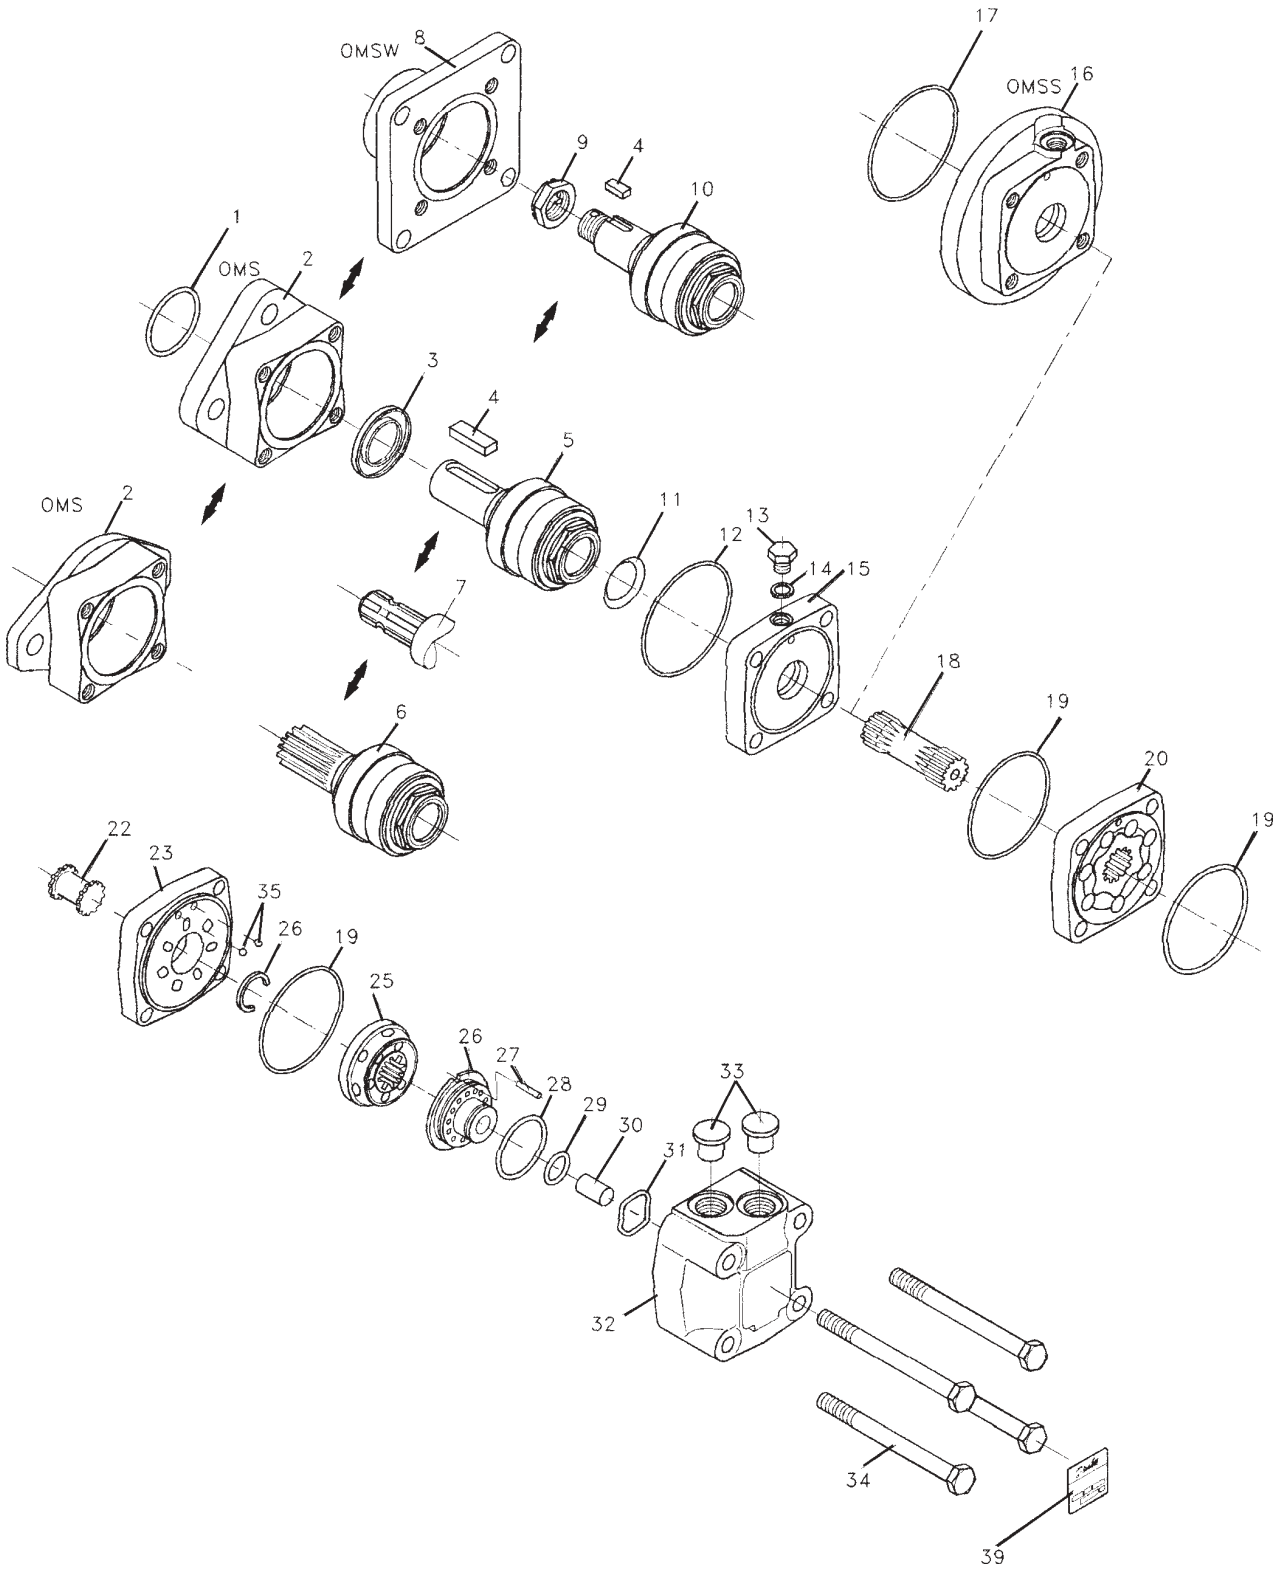

RANSOMES COMMANDER 3520
PARTS MANUAL

ITEM	RANSOMES PARTNO	DESCRIPTION	QTY	REMARKS
1	A8007600	WHEEL MOTOR	1	ITEM 1,3,11,12,19,28 & 29.
2	N/A	DUST SEAL	1	
3	N/A	BEARING HOUSING	1	
4	A800781	SHAFT SEAL	1	
9	A800782	PARALLEL KEY 5/16x5/16	1	
11		CASTELLATED NUT	1	
12		SEAL RING	1	
13	+	ORING	1	
14	+	PLUG	1	
15	+	WASHER	1	
18	+	INTERMEDIATE PLATE	1	
19	+	CARDAN SHAFT	1	
20	+	ORING	3	
22	+	GEARWHEEL SET	1	
23	+	VALVE DRIVE	1	
25	+	CHANNEL PLATE	1	
26	+	DISC VALVE	1	
27	+	BALANCE PLATE	1	
28	+	GUIDE PIN	1	
29	+	ORING	1	
30	+	ORING	2	
31	+	SPACER	1	
32	+	SPRING WASHER	1	
34	N/A	VALVE HOUSING	1	
A	A230062	BOILT	4	
		SET OF SEALS NBR	1	
		Parts marked + are not normally held in stock		
		Parts marked N/A are Not Available.		
		Major repairs should be carried out by a specialist hydraulic workshop.