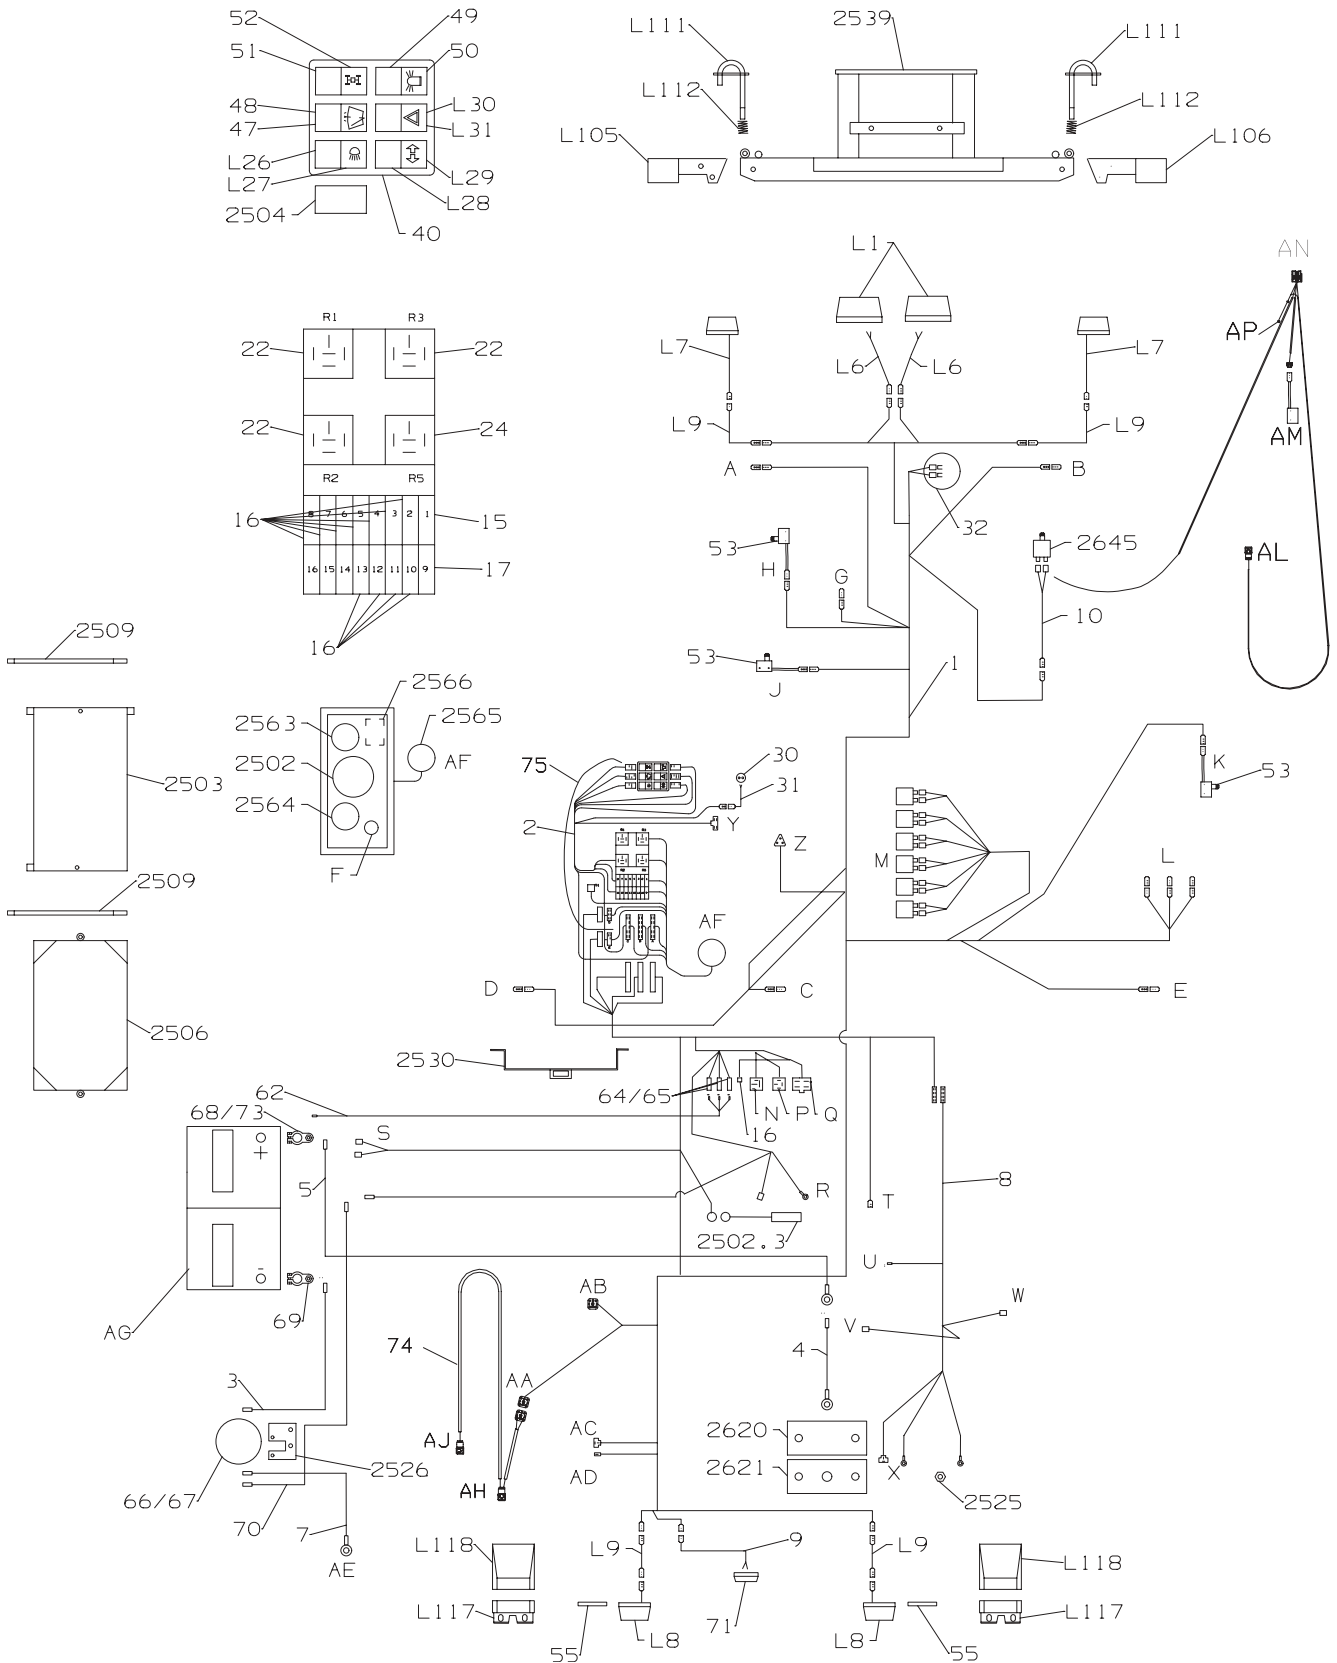

RANSOMES COMMANDER 3520 PARTS MANUAL

ITEM	RANSOMES PARTNO	DESCRIPTION	QTY	REMARKS
2622*	A913490	SPACER, NYLON	2	
2631*	450195	SCREW, M8 x 40, HEX HD	1	
2632*	450390	WASHER, M8	4	
2633*	450324	NUT, M8	1	
2634*	450378	NUT, M8 NYLOC	1	
2635*	450856	SCREW, M6 x 35, SCKT CSK HD	2	
2636*	450389	WASHER, M6	1	
2637*	450377	NUT, M6 NYLOC	1	
2641*	A199235	CLIP, 12-14 mm	2	
2645	W038383	SWITCH	2	
2646	A913479	CORUGATED NYLON CONDUIT	1	FOR BATTERY LEADS
2647*	A829886	NO/NO DBLE POLE SWITCH	1	BLACK PLUNGER
		ELECTRICAL KIT		
1	A905758	HARNESS - MAIN	1	
2	A905759	HARNESS CONSOLE	1	
3	A905646	BATTERY LEAD -VE	1	
4	A905662	BATTERY LEAD POS	1	
5	A905485	BATTERY LEAD +VE	1	
7	A905487	EARTH STRAP	1	
8	A905760	ENGINE SUB HARNESS	1	
9	A905677	HARNESS, REG PLATE	1	
10	A905665	HARNESS, SWITCH ADAPTOR	1	
15	A823315	5 AMP FUSE	1	
16	A823316	FUSE 10 AMP	11	
17	A823318	FUSE 20 AMP	2	
22	A824454	RELAY	3	
24	A824465	FLASHER RELAY	1	
30	A829854	SWITCH (PUSH BUTTON)	1	
31	A905469	SWITCH HARNESS	1	
32	A823972	HORN	1	
40	A829569	SWITCH FRAME (3WAY)	2	
47	A829529	ROCKER SWITCH	1	
48	A829556	LENS INSERT WIPER/WASH	1	
49	A829526	ROCKER SWITCH	1	
50	A823159	LENS INSERT - BEACON	1	
51	A829526	ROCKER SWITCH	1	
52	A829567	LENS INSERT, 4WD, GREEN.	1	
53	A905809	MICROSWITCH ASSLY	3	
55	A823153	REFLECTOR	2	
62	A905492	BATTERY FUSE HARNESS	1	
64	A823335	FUSE HOLDER	3	
65	A823337	FUSE, STRIP LINK	3	
66	A829576	BATTERY ISO SWITCH	1	
67	A829577	KEY FOR ISO SWITCH	1	
68	A822207	BATTERY TERMINAL	1	
69	A822208	BATTERY TERMINAL	1