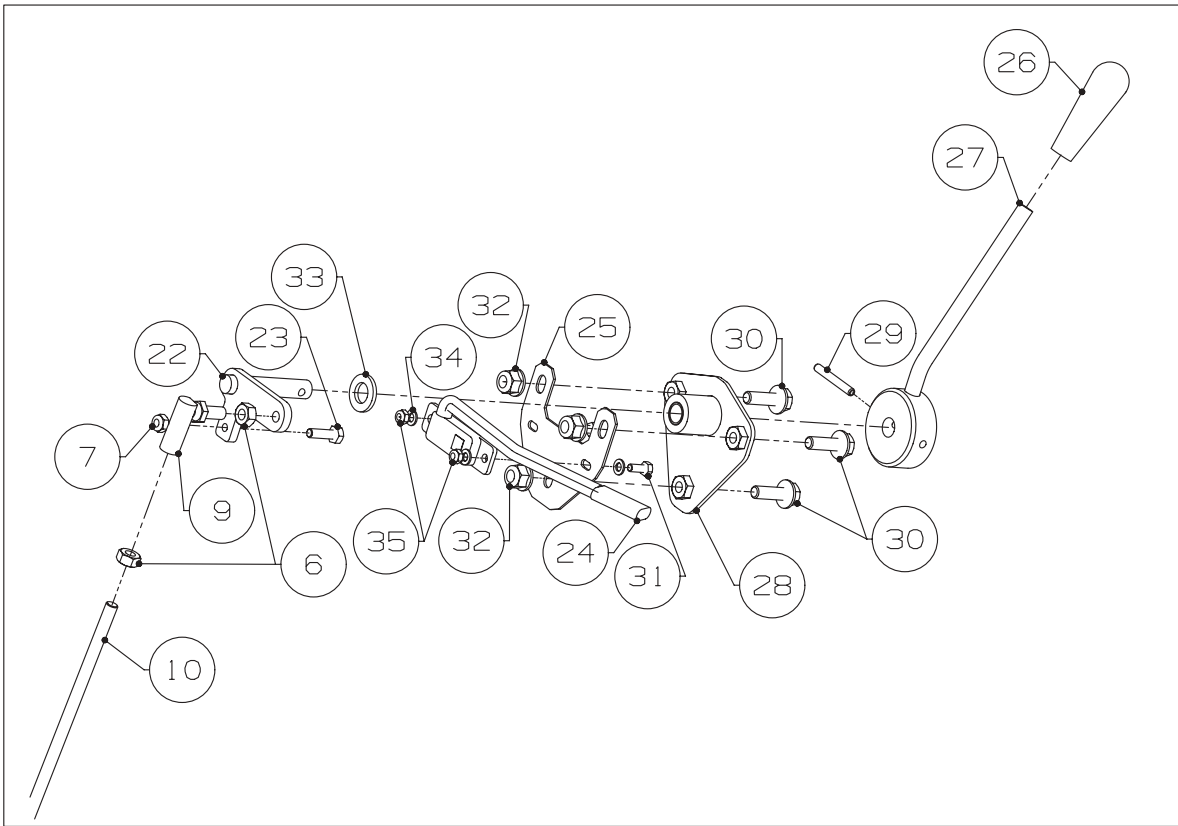

RANSOMES COMMANDER 3520
PARTS MANUAL

SINGLE UNIT CUTTING VALVES & LINKAGE

**RANSOMES COMMANDER 3520
PARTS MANUAL**

ITEM	RANSOMES PARTNO	DESCRIPTION	QTY	REMARKS
1	A902816	MOTOR CHANGEOVER VALVE	1	
2	A260062	FTG-45-1/2"BSP-ADJ	2	
3	A249730	90-M/M 3/4 BSP x 1-1/16	1	
4	MBG6693	VALVE SPACER	2	
5	450389	WSHR-M6 x 12.5 x 1.8	3	
6	450324	NUT-HEXM8	3	
7	450377	NUT-HEXM6 NYLOC	2	
8	MBG6738	VALVE BRACKET	1	
9	A814537	M8 BALL JOINT	2	
10	MBG6675	ROD M8 THREADED ENDS	1	
11	450194	SCRW-HEX M8 x 35	2	
12	450411	LOCKWSHR-M8 x 12.75 x 2	2	
13	450390	WSHR-M8 x 17 x 1.8	2	
14	459100074	STRAIGHT CONNECTOR	2	
15	A260061	FTG-3/4"BSPx1"1/16JIC	1	
22	MBF2261	ACTUATOR ASSY	1	
23	450171	SCRW-HEX M6 x 20	1	
24	J3007392	SWITCH-PROXIMITY	1	
25	MBG6658	SWITCH BRACKET	1	
26	A299022	KNOB	1	
27	MBF2240	LEVER ASSY	1	
28	MBF2237	LEVER BOSS ASSY	1	
29	451441	PIN-SPIROL 5 x 40	1	
30	450472	SCRW-HEX M8 x 25	3	
31	450149	SCRW-HEX M5 x 12	2	
32	452436	NUT-HEXM8 FLNG	3	
33	A186902	WSHR-12x17x1.5	AR	
34	450388	WSHR-M5 x 10 x 1.1	4	
35	450376	NUT-HEXM5 NYLOC	2	
36	A902818	SOLONOID VALVE	1	
37	459100202	ADAPTOR-3/8" BSP X 3/8" JIC	1	
38	A249333	90-M/M 3/8 BSPP x 9/16 JIC	1	
41	MBG6661	BOLT STRAP	1	USED ITEM 36.
42	450003	BOLT-M6x40 HEX	1	USED ITEM 41.
43	450006	BOLT-M6x55 HEX	1	USED ITEM 41.
44	450013	BOLT-M6x90 HEX	1	USED ITEM 41.
45	450410	S.L. WASHER-M6x9.6	3	USED ITEM 41.