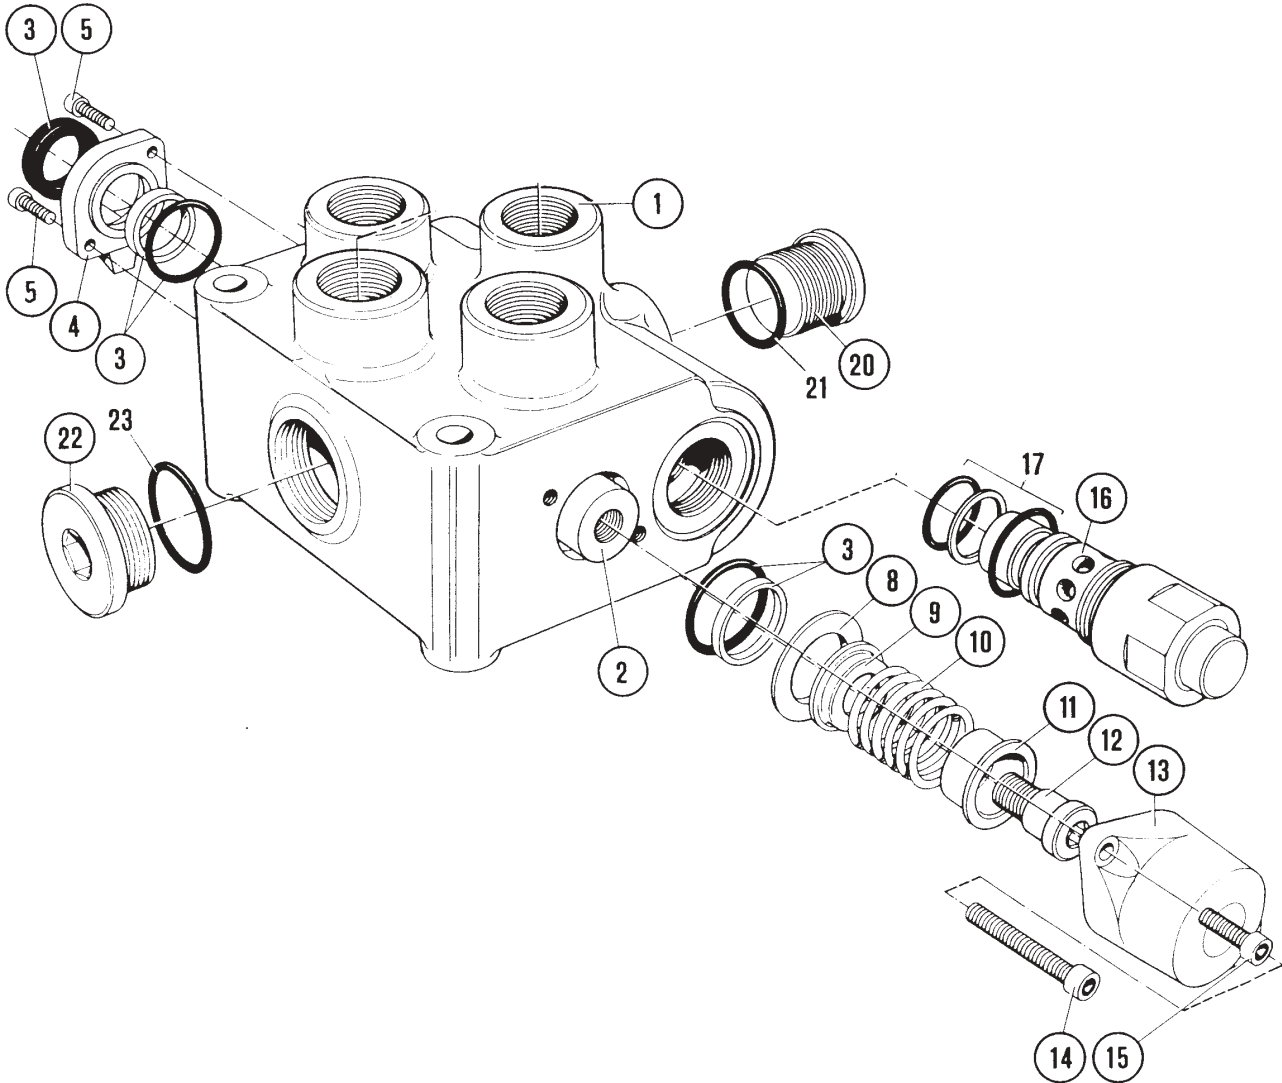

RANSOMES COMMANDER 3520
PARTS MANUAL

CUTTING MOTOR VALVE

RANSOMES COMMANDER 3520 PARTS MANUAL

ITEM	RANSOMES PARTNO	DESCRIPTION	QTY	REMARKS
*	A801252	CUTTING MOTOR VALVE	1	FORWARD-NEUTRAL-REVERSE ITEMS(3,17,21,23)
	A230119	SEAL KIT	1	
1	N/A	BODY	1	
2	N/A	SPOOL	1	
3		O RING & BACK UP WASHER	2	PART OF A230119
4	+	HOUSING	1	
5	+	SCREW	2	
8	+	WASHER	1	
9	+	BUSH	1	
10	+	SPRING	1	
11	+	BUSH	1	
12	+	SCREW	1	
13	+	HOUSING	1	
14	+	SCREW	1	
15	+	SCREW	1	
16	+	VALVE	1	
17		VALVE SEALS	1	PART OF A230119
20	+	PLUG	1	
21		ORING	1	PART OF A230119
22	+	PLUG	1	
23		ORING	1	PART OF A230119
Parts marked + are not normally held in stock Parts marked N/A are Not Available. Major repairs should be carried out by a specialist hydraulic workshop.