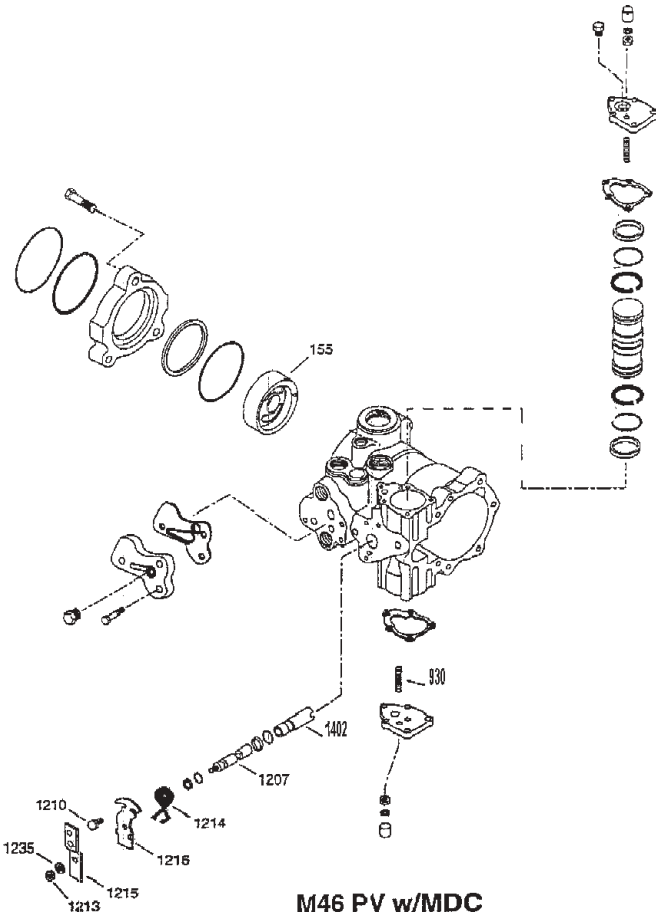

LOOSE PARTS

**RANSOMES COMMANDER 3520
PARTS MANUAL**

ITEM	RANSOMES PARTNO	DESCRIPTION	QTY	REMARKS
2	MBC8956A	SPECIAL BOLT	10	
3	A298383	SPACER	10	
*	450379	STIFFNUT M10	10	
4	450029	BOLT M10 X 35	20	
5	MBE1276	ROLLER BRACKET	2	
6	MBE3815B	ANTI ROLL BRACKET LH	1	
7	MBE3858B	ANTI ROLL BRACKET RH	1	
8	MBE4554	SPACER	2	
9	450215	SCREW M10 X 30	12	
10	450391	WASHER 10mm	12	
11	450412	S.L.WASHER 10MM	32	
12*	W158061-04	O RING (3.237" ID)	6	CUTTER MOTOR
13	A299405	BONDED RUBBER BUFFER	2	
14	450192	SCREW M8 X 25	2	
15	450378	NUT M8	4	
16	450411	S.L.WASHER 8mm	2	
*	MBB6448	"HEIGHT OF CUT BAR"	1	(8" floating head)
*	MBE3927	GREASE	1	
	LMAC012	MAGNA 250 WING UNIT LATCH	1	KIT
20	MBE4488	• LATCH BRACKET LH	1	
21	MBE4491	• LATCH BRACKET RH	1	
	LMAC011	SPORT 200 WING WING LATCH	1	KIT
	4118697	• LATCH BRACKET LH	1	
	4118698	• LATCH BRACKET RH	1	
22	MBE4612	DEFLECTOR	5	
23	MBG6192	DEFLECTOR FLAP	5	
24	MBE4613	DEFLECTOR STRIP	5	
25	450526	SCREW M5 X 12	55	
26	450388	WASHER 5mm	55	
27	450322	NUT M5	55	
*	A829577	KEY FOR ISO SWITCH	1	
28	MBE4682	WASHER	20	
29*	2203039	STUD-10MM/8MM	10	CUTTER MOTOR
30	A159401	WSHR-.328 x .75 x 14 GA	10	USED ITEM 23
31	450378	NUT-HEX M8 NYLOC	10	USED ITEM 23
32	MBG6193	WASHER	10	USED ITEM 23 TO 22

* Not Illustrated