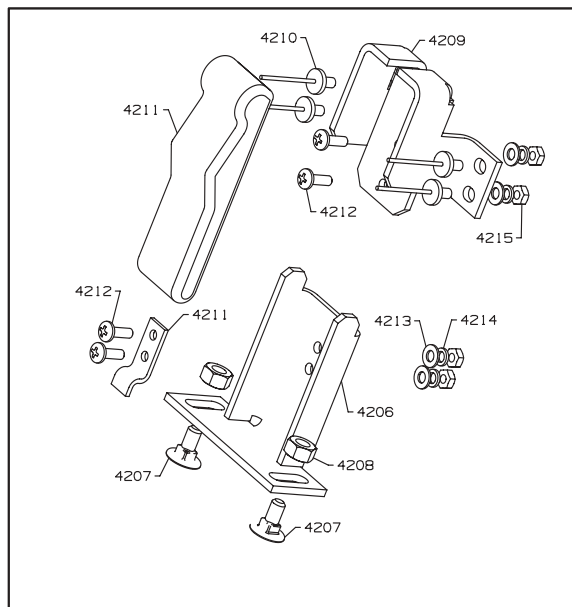

RANSOMES COMMANDER 3520 PARTS MANUAL