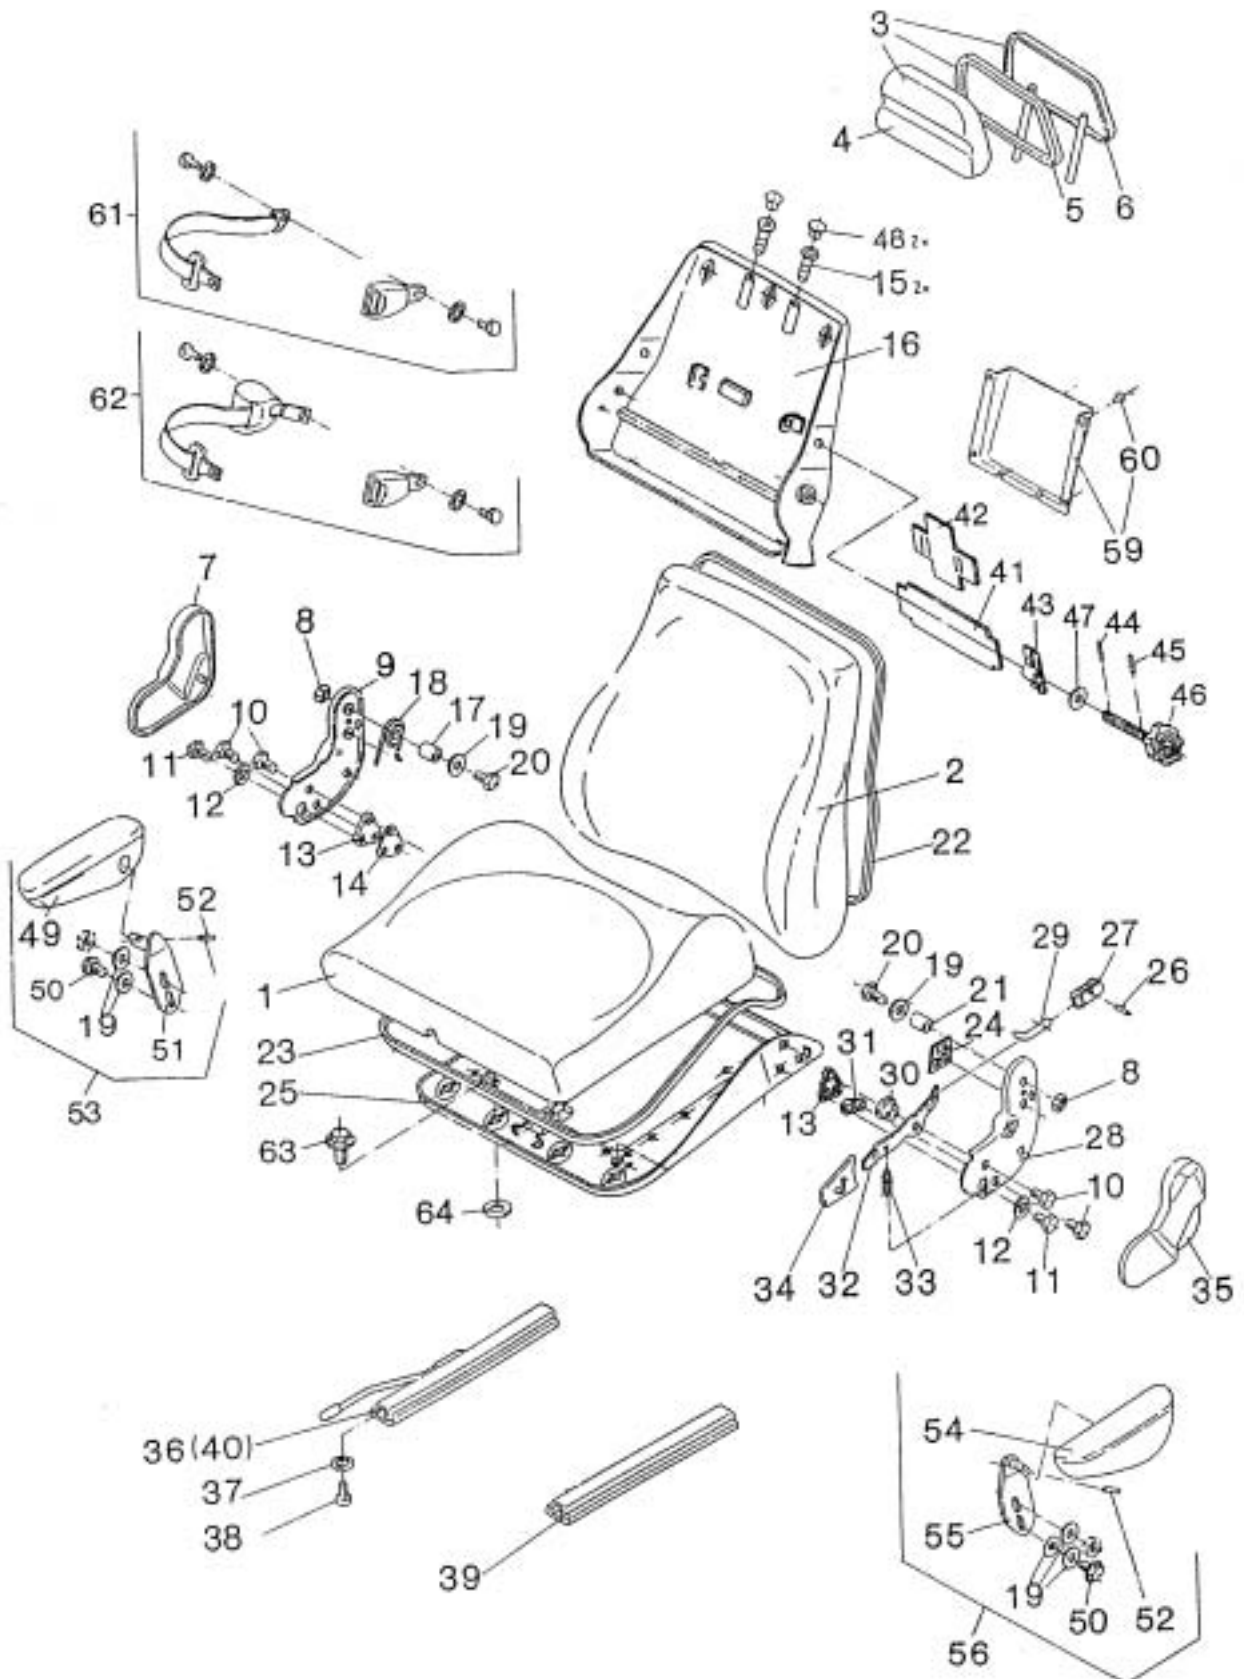

RANSOMES COMMANDER 3520
PARTS MANUAL

SEAT BREAKDOWN S85 /90R

RANSOMES COMMANDER 3520
PARTS MANUAL

ITEM	RANSOMES PARTNO	DESCRIPTION	QTY	REMARKS
1	A819940	SEAT ASSY COMPLETE	1	INCLUDING SUSPENSION
2	A819945	SEAT CUSHION	1	
3	A819946	BACK REST CUSHION	1	
4	A819956	HEAD REST ASSY.	1	
5	A819947	HEAD REST CUSHION	1	
6	A817352	EDGE STRIP	1	
7	N/A	HEAD REST FRAME	1	
8	A819961	COVER RH	1	
9	A817337	NUT	2	
10	A817338	MOUNTING RH	1	
11	A817339	SCREW	4	
12	A817340	SCREW	2	
13	A817341	SP WASHER	2	
14	A817342	DISTANCE PLATE	2	
15	A817343	DISTANCE PLATE	1	
16	A817344	BUSH	2	
17	A819969	BACK PLATE	1	
18	A817345	TUBE	1	
19	A817346	SPRING	1	
20	A817347	WASHER	2	
21	A817348	SCREW	2	
22	A817349	TUBE	1	
23	A817350	EDGE STRIP	1	
24	A817351	EDGE STRIP	1	
25	A817353	DISTANCE PIECE	1	
26	A817354	SEAT PLATE	1	
27	A819965	PIN	1	
28	A819966	DETENT	1	
29	A817355	MOUNTING LH	1	
30	A819967	ROD	1	
31	A817356	BUSH	1	
32	A817357	DISTANCE PIECE	1	
33	A817335	LEVER	1	
34	A817336	SPRING	1	
35	A819988	HANDLE	1	
36	A817358	COVER LH	1	
37	A819964	RAIL WITH LEVER	1	
38	A817359	WASHER	4	
39	A817360	SCREW	4	
40	A819975	RAIL	1	
41	A817361	PLATE	1	
42	A817362	PLATE	1	
43	A819970	NUT	1	
44	A819971	PIN	1	

* Not Illustrated