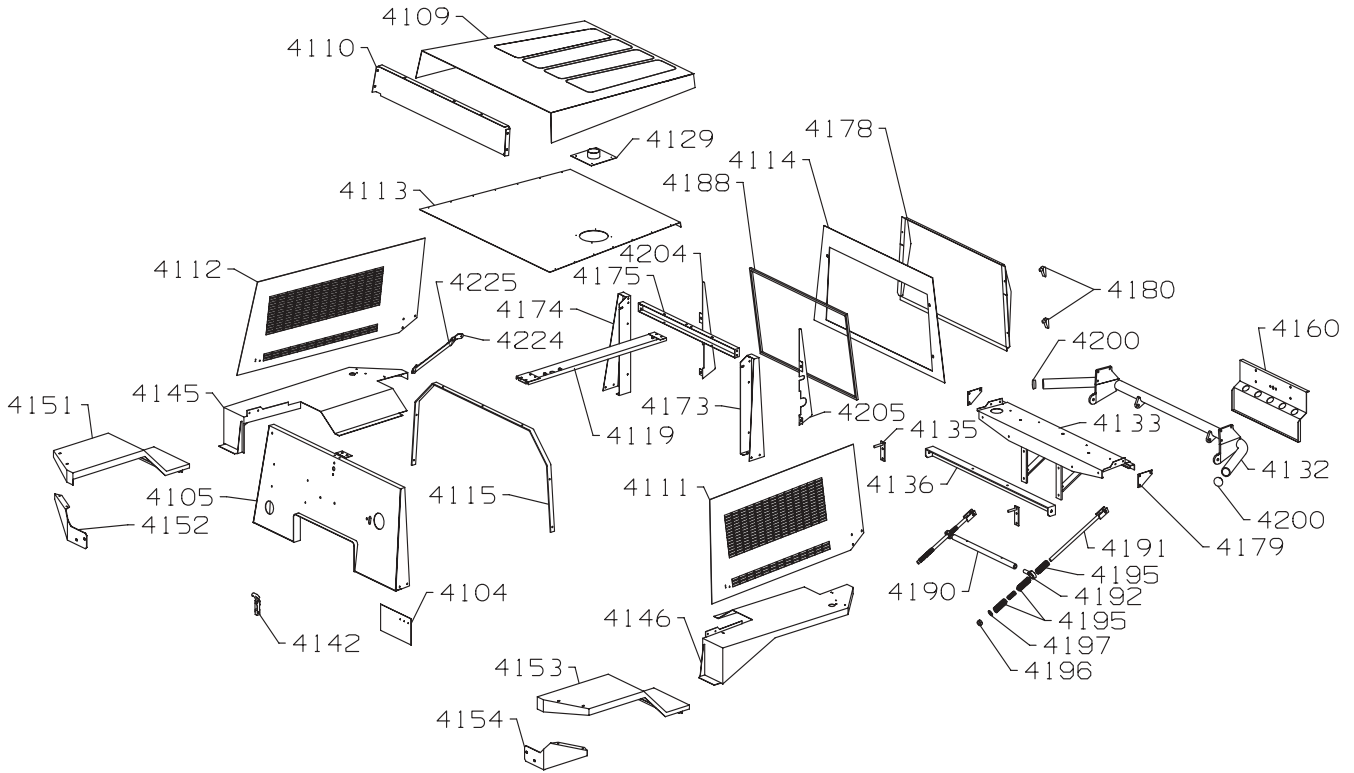

RANSOMES COMMANDER 3520 PARTS MANUAL