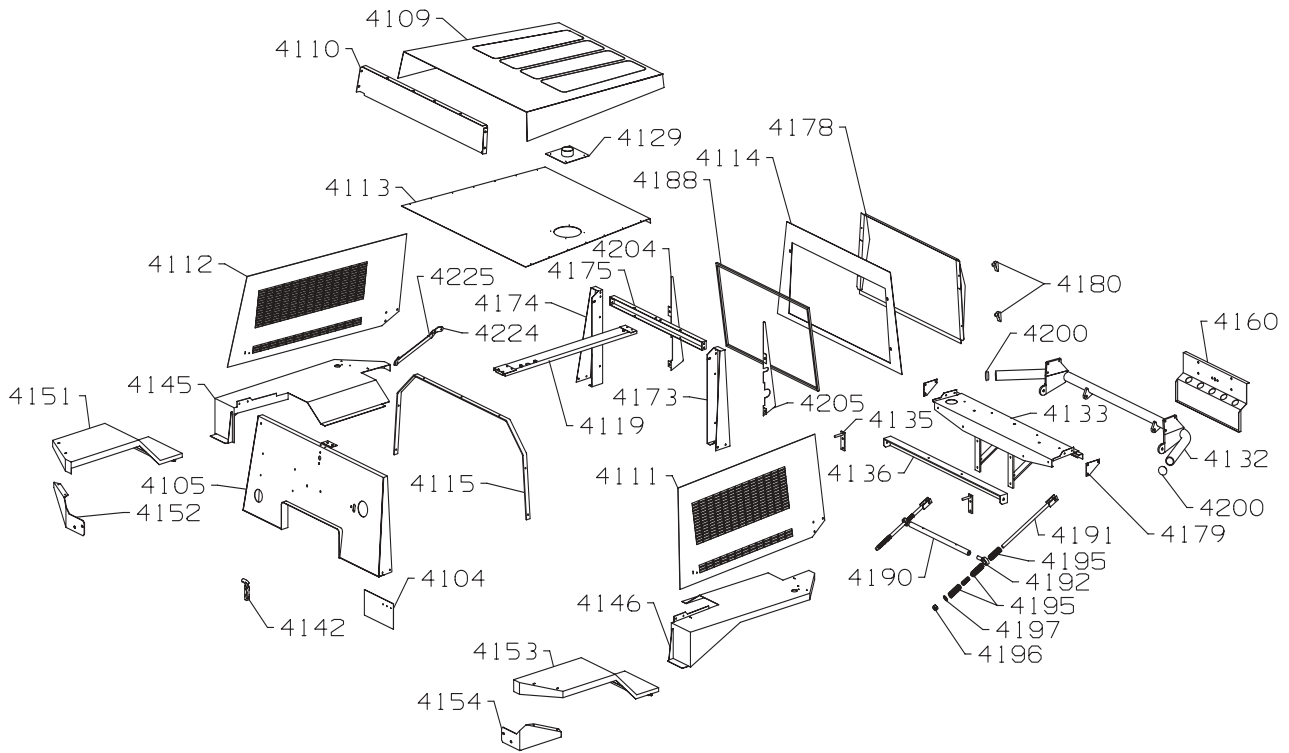

RANSOMES COMMANDER 3520 PARTS MANUAL