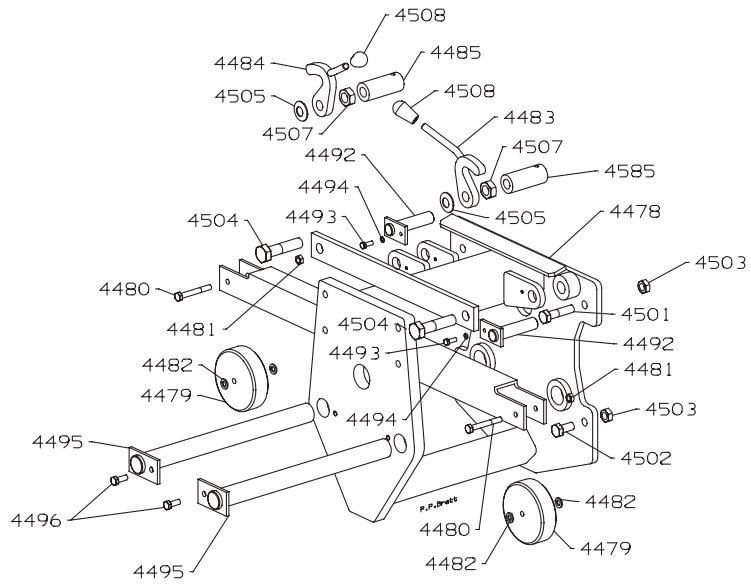

RANSOMES COMMANDER 3520 PARTS MANUAL