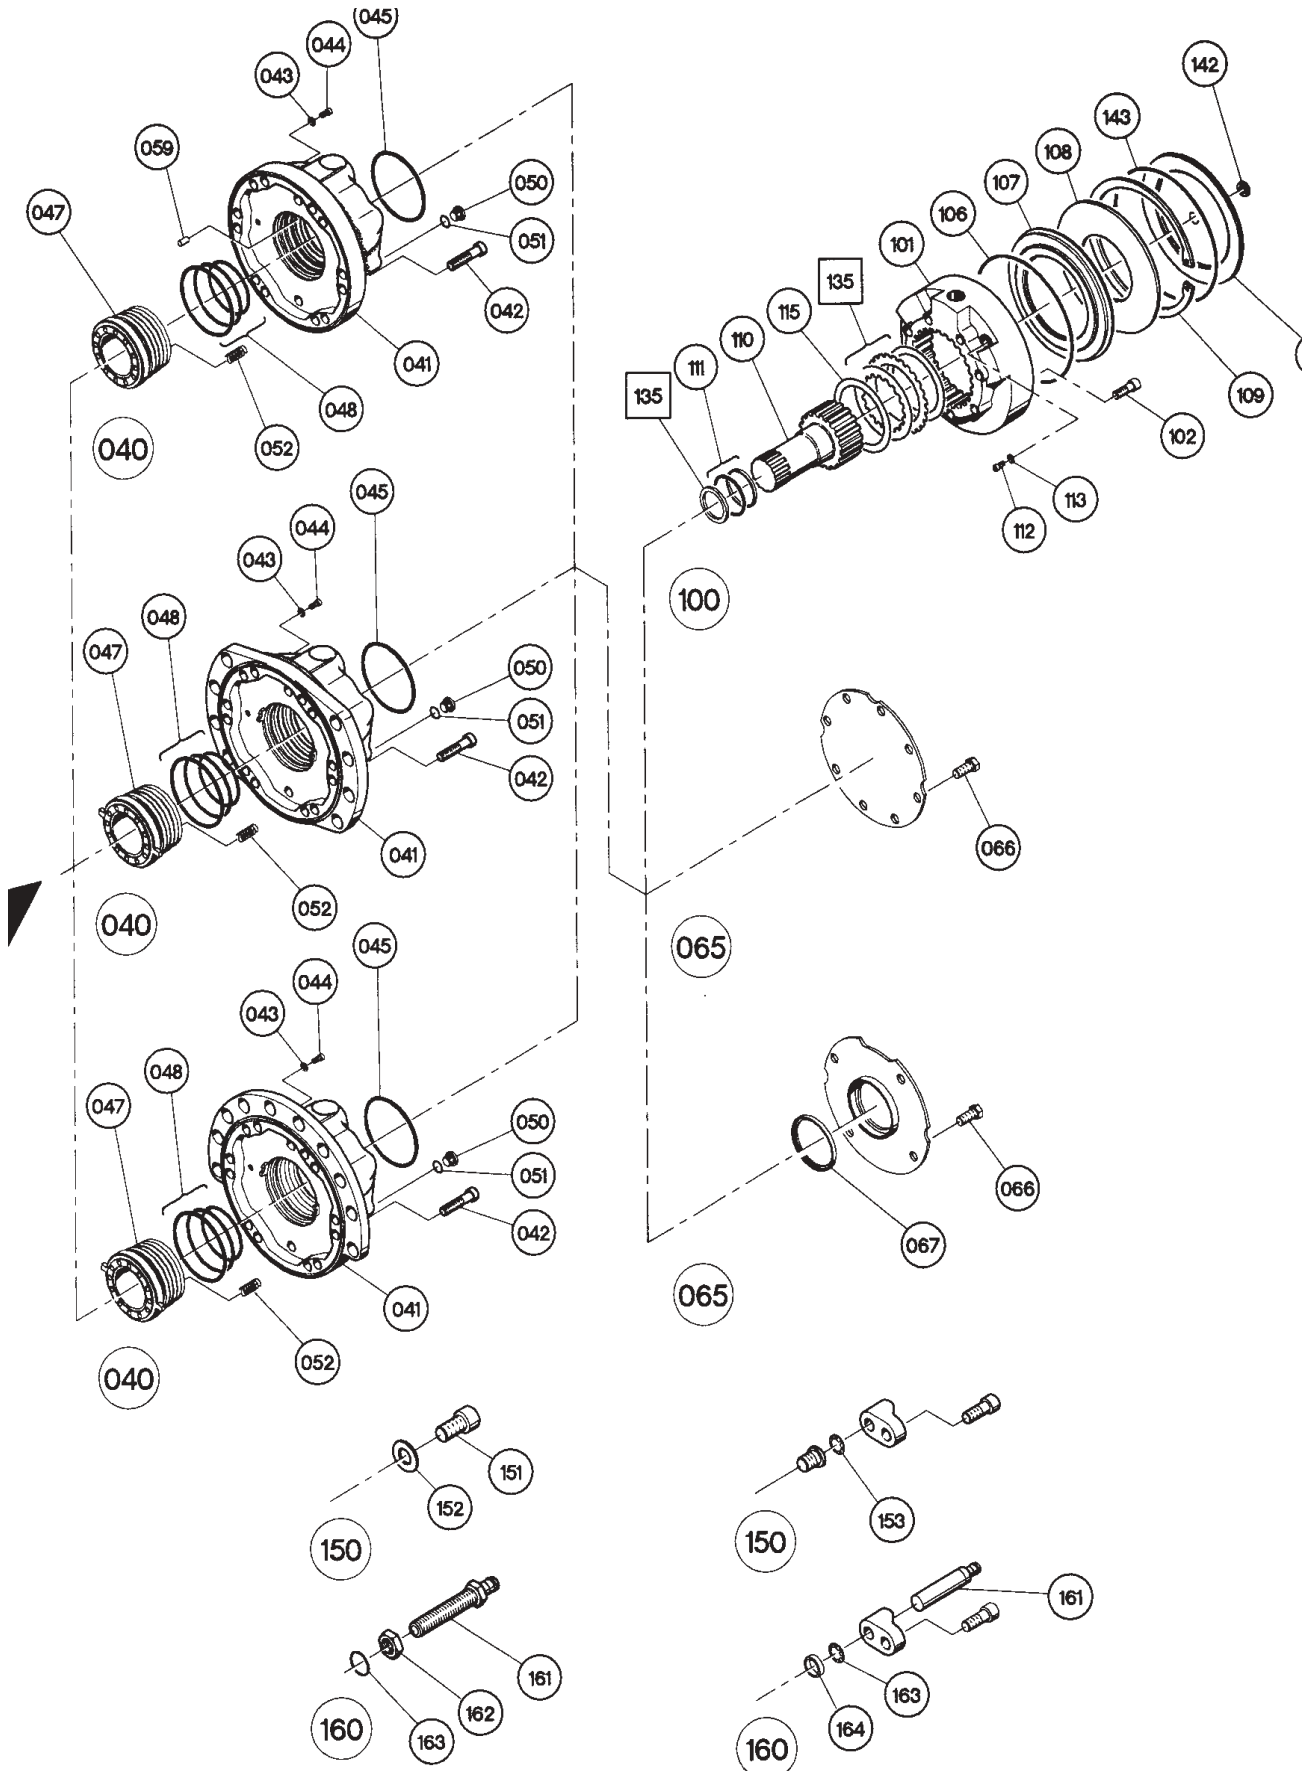

RANSOMES COMMANDER 3520
PARTS MANUAL

WHEEL MOTOR FRONT

RANSOMES COMMANDER 3520
PARTS MANUAL

ITEM	RANSOMES PARTNO	DESCRIPTION	QTY	REMARKS
001	A808966	Seal kit	1	
002	A808967	Seal kit	1	
010	A808968	Cylinder-block Assy.	1	
012	4131089	•Piston sub-assy.Cl.0		New Item
013	4131090	•Piston sub-assy.Cl.10		New Item
015	A808969	Repair kit.	1	
025	A808970	Cam Assy.	1	
027	N/A	•O-ring.		
040	A808971	Valving cover assy.	1	
041	N/A	•Valving cover part.		
042	N/A	•Screw.		
043	N/A	•Seal washer.		
044	N/A	•Screw.		
045	N/A	•O-ring.		
047	N/A	•Valving.		
048	N/A	•Seal kit.		
050	N/A	•Plug.		
051	N/A	•O-ring.		
052	N/A	•Spring.		
053	N/A	•Valve spool.		
054	N/A	•Washer.		
055	N/A	•Snap ring.		
056	N/A	•Spring.		
057	N/A	•O-ring.		
059	N/A	•Pin.		
065	A808972	Cover plate.	1	
066	N/A	•Screw.		
067	N/A	•Sealing ring.		
070	A808973	Bearing support assy.	1	
071	N/A	•Bearing support.		
072	N/A	•Radial lip seal.		
073	N/A	•Roller bearing.		
074	N/A	•Roller bearing.		
075	N/A	•Set of shims.		
076	N/A	•Thrust ring.		
077	N/A	•Snap ring		
078	N/A	•Lip Seal		
079	N/A	•Deflector		
081	N/A	•Seal support		
087	N/A	•Key		
090	N/A	•Shaft		

* Not Illustrated