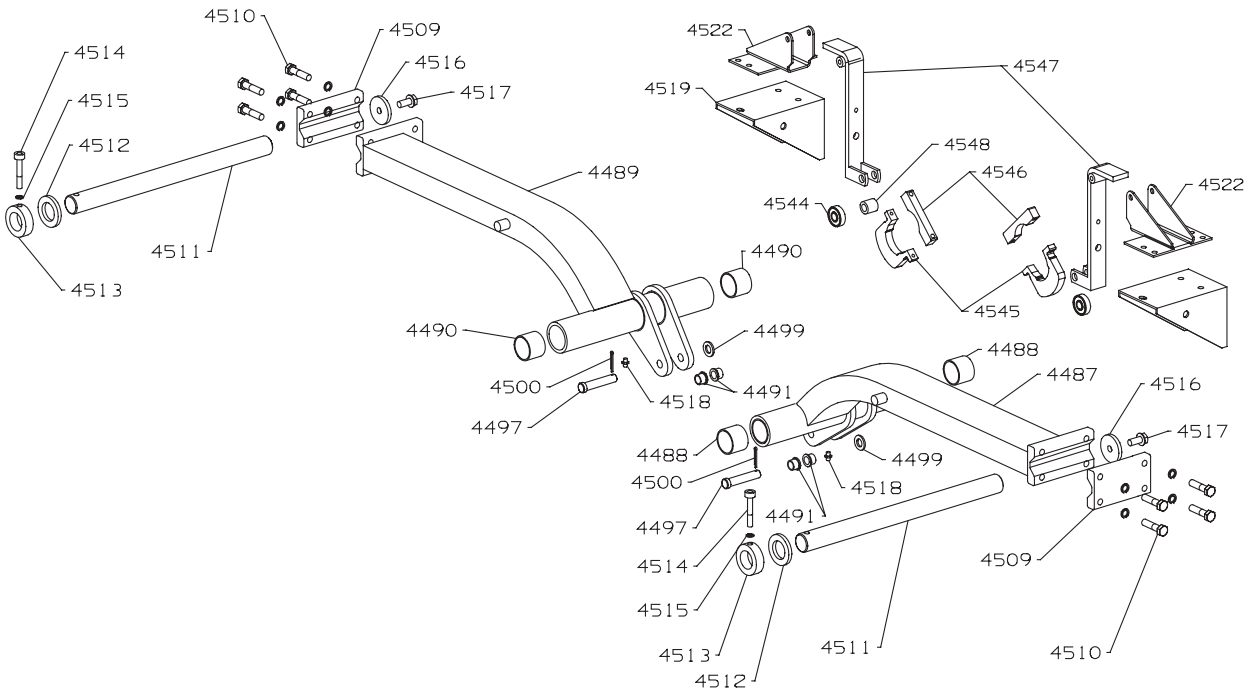

RANSOMES COMMANDER 3520 PARTS MANUAL