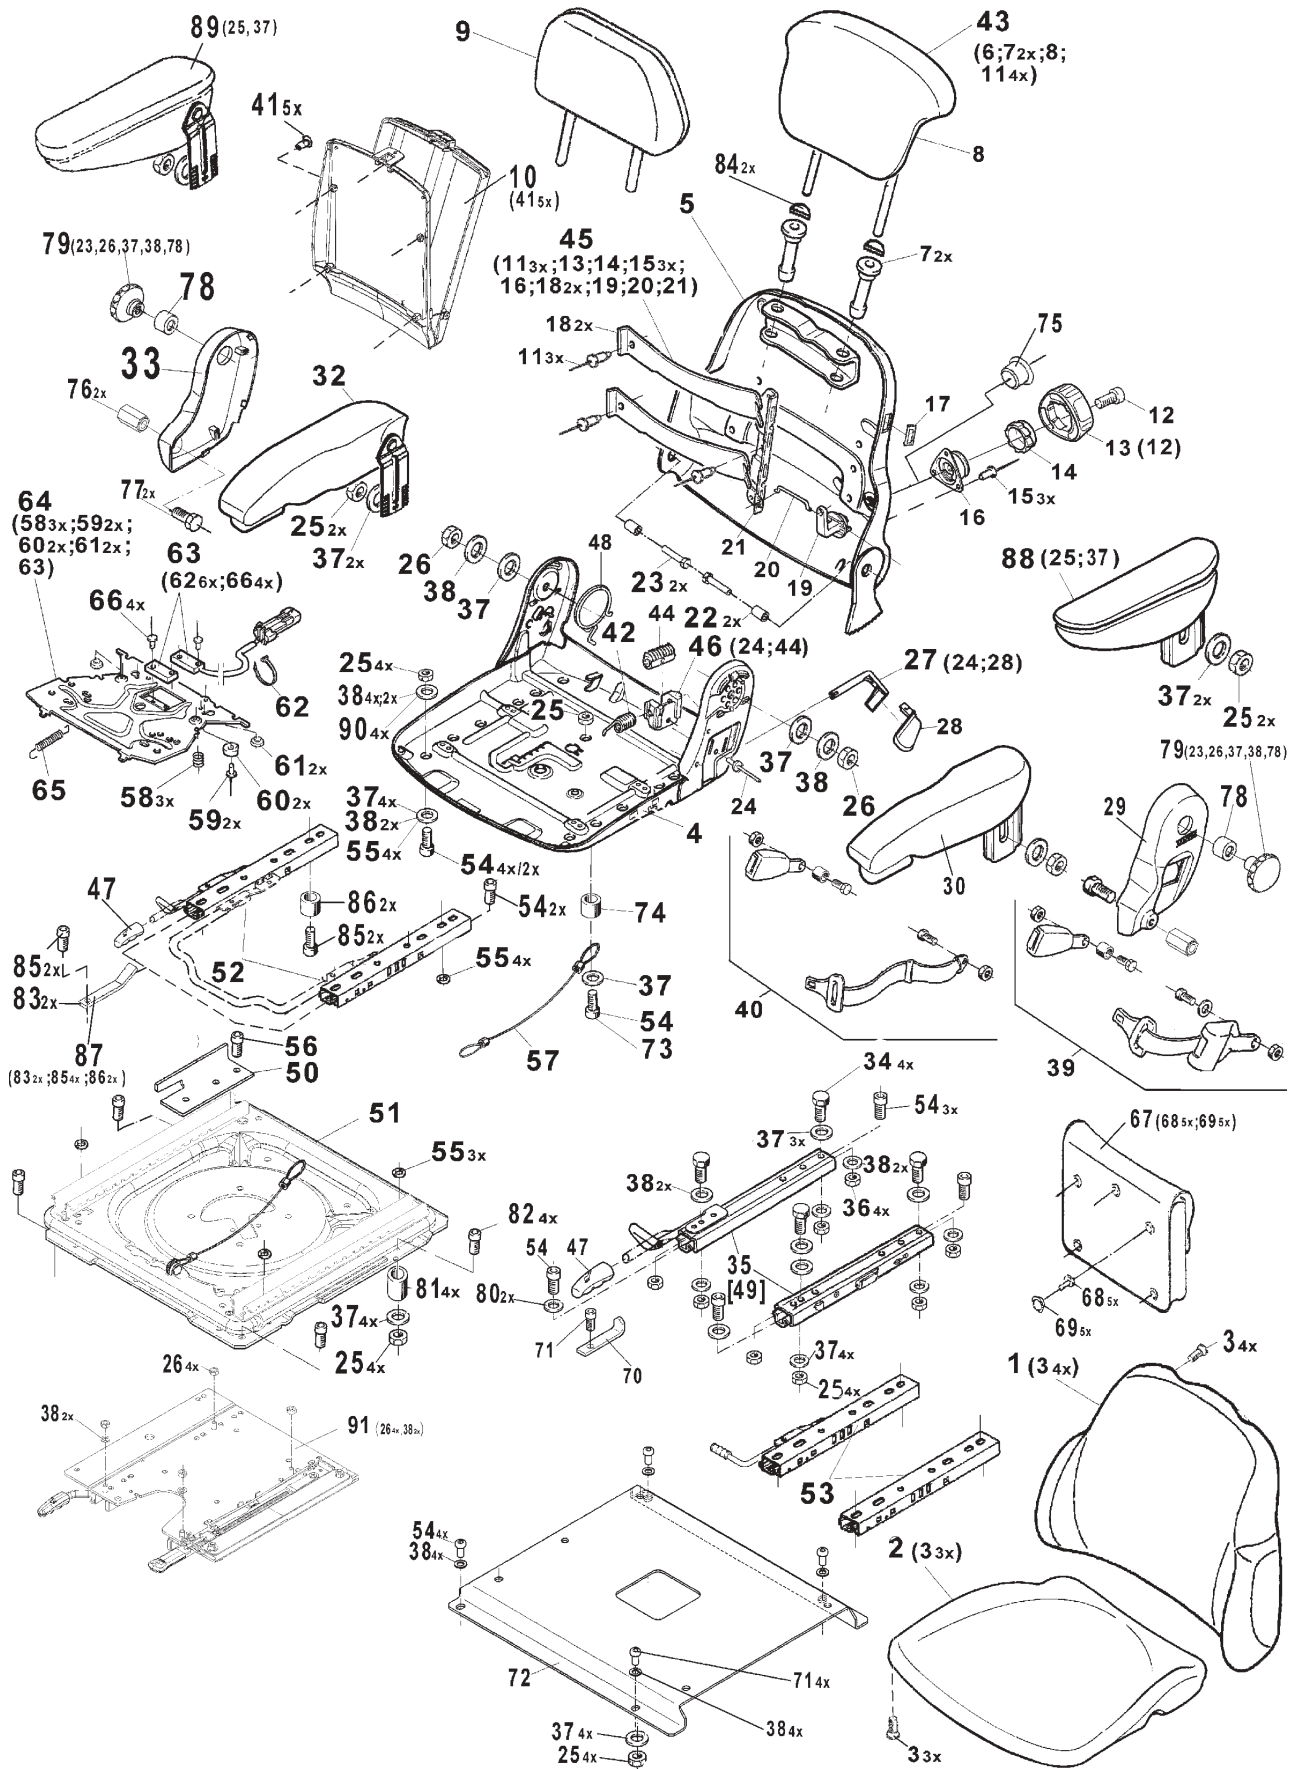

RANSOMES COMMANDER 3520 PARTS MANUAL

ITEM	RANSOMES PARTNO	DESCRIPTION	QTY	REMARKS
1	113048	Assy, Cushion, Backrest	1	
2		Assy, Cushion, Seat	1	
3		Screw, M5 x 25, Pan Hd	7	
4		Seat Pan	1	
5		Backrest Pan Kit	1	
7		Tube	2	
8		Backrest Extension	1	
22		Tube	2	
23		Screw, M8-1.25 x 40	2	
24		Rivet, 6 x 12	1	
25		Nut, Hex, M8-1.25	6	
26		Nut, Hex, M8-1.25	2	
27		Lever	1	
28		Handle, Grey	1	
29		Cover, LH, Blk	1	
33		Cover, RH, Blk	1	
34		Screw M8 x 16	4	
35		Set of Adjustment Rails	1	
36		Nut, Hex M8-1.25	4	
37		Washer, Flat, M8	11	
38		Washer 8.4-Hv140	6	
39		Kit, Seatbelt, 2 Retractable	1	
40		Seatbelt, 2 Non-retractable	1	
42		Spring, Spiral	1	
44		Stop	1	
46		Bearing Kit	1	
48		Spring, Leg, Backrest	1	
49		Set of Adjustment Rails	1	
54		Screw, M8 x 16, Hex Socket	4	
67		Literature Box	1	
68		Blind Rivet 3.2 x 11.2	5	
69		Ball	5	
88		Armrest	1	
89		Armrest	1