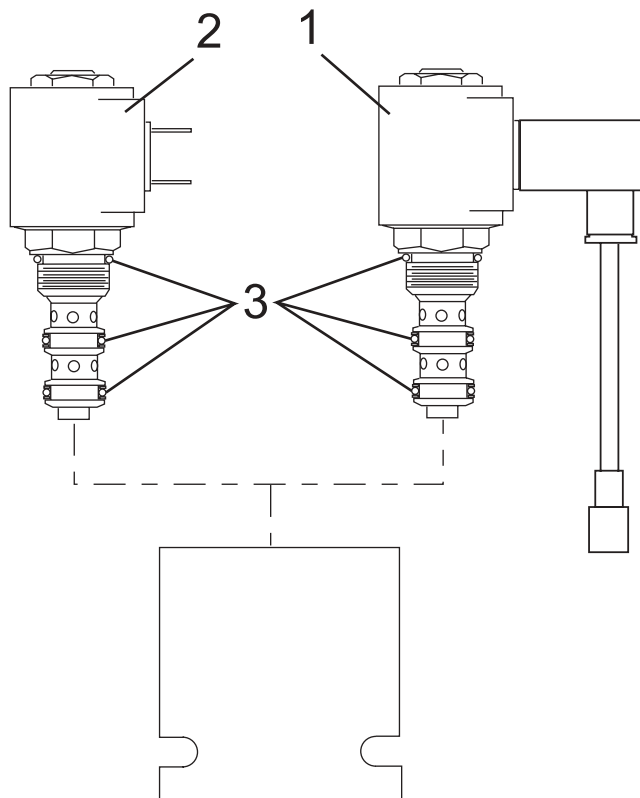

SOLENOID VALVE

ITEM	RANSOMES PARTNO	DESCRIPTION	QTY	REMARKS
1	A801112	Solenoid Valve	1	with 2 pin sealed connector without 2 pin sealed connector
2	4144046	Solenoid Coil	1	
3	A801156	Solenoid Coil	1	
	A801157	Seal Kit	1	

* Not Illustrated