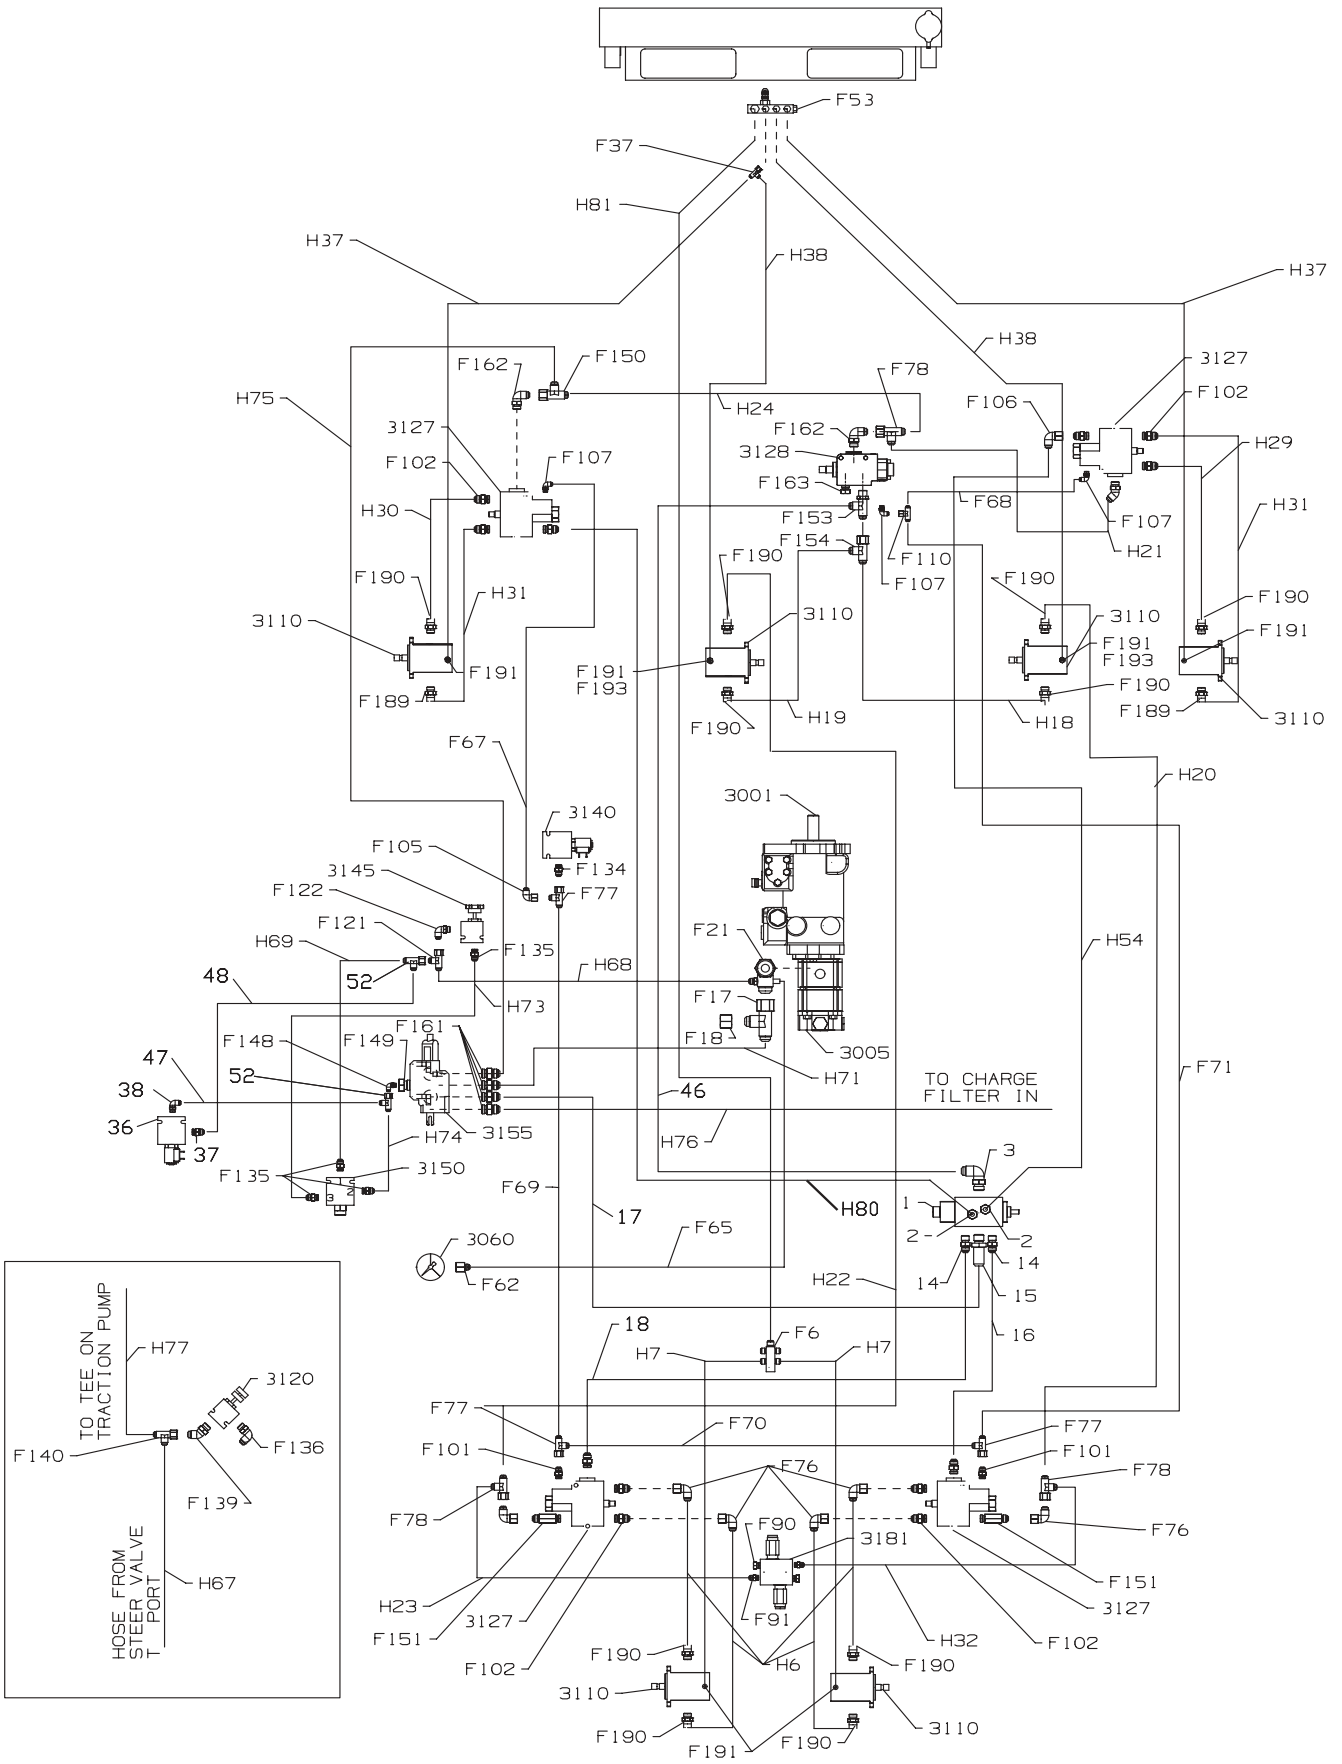

RANSOMES COMMANDER 3520 PARTS MANUAL