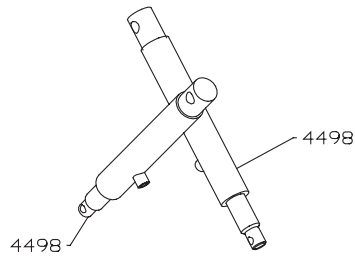

RANSOMES COMMANDER 3520 PARTS MANUAL