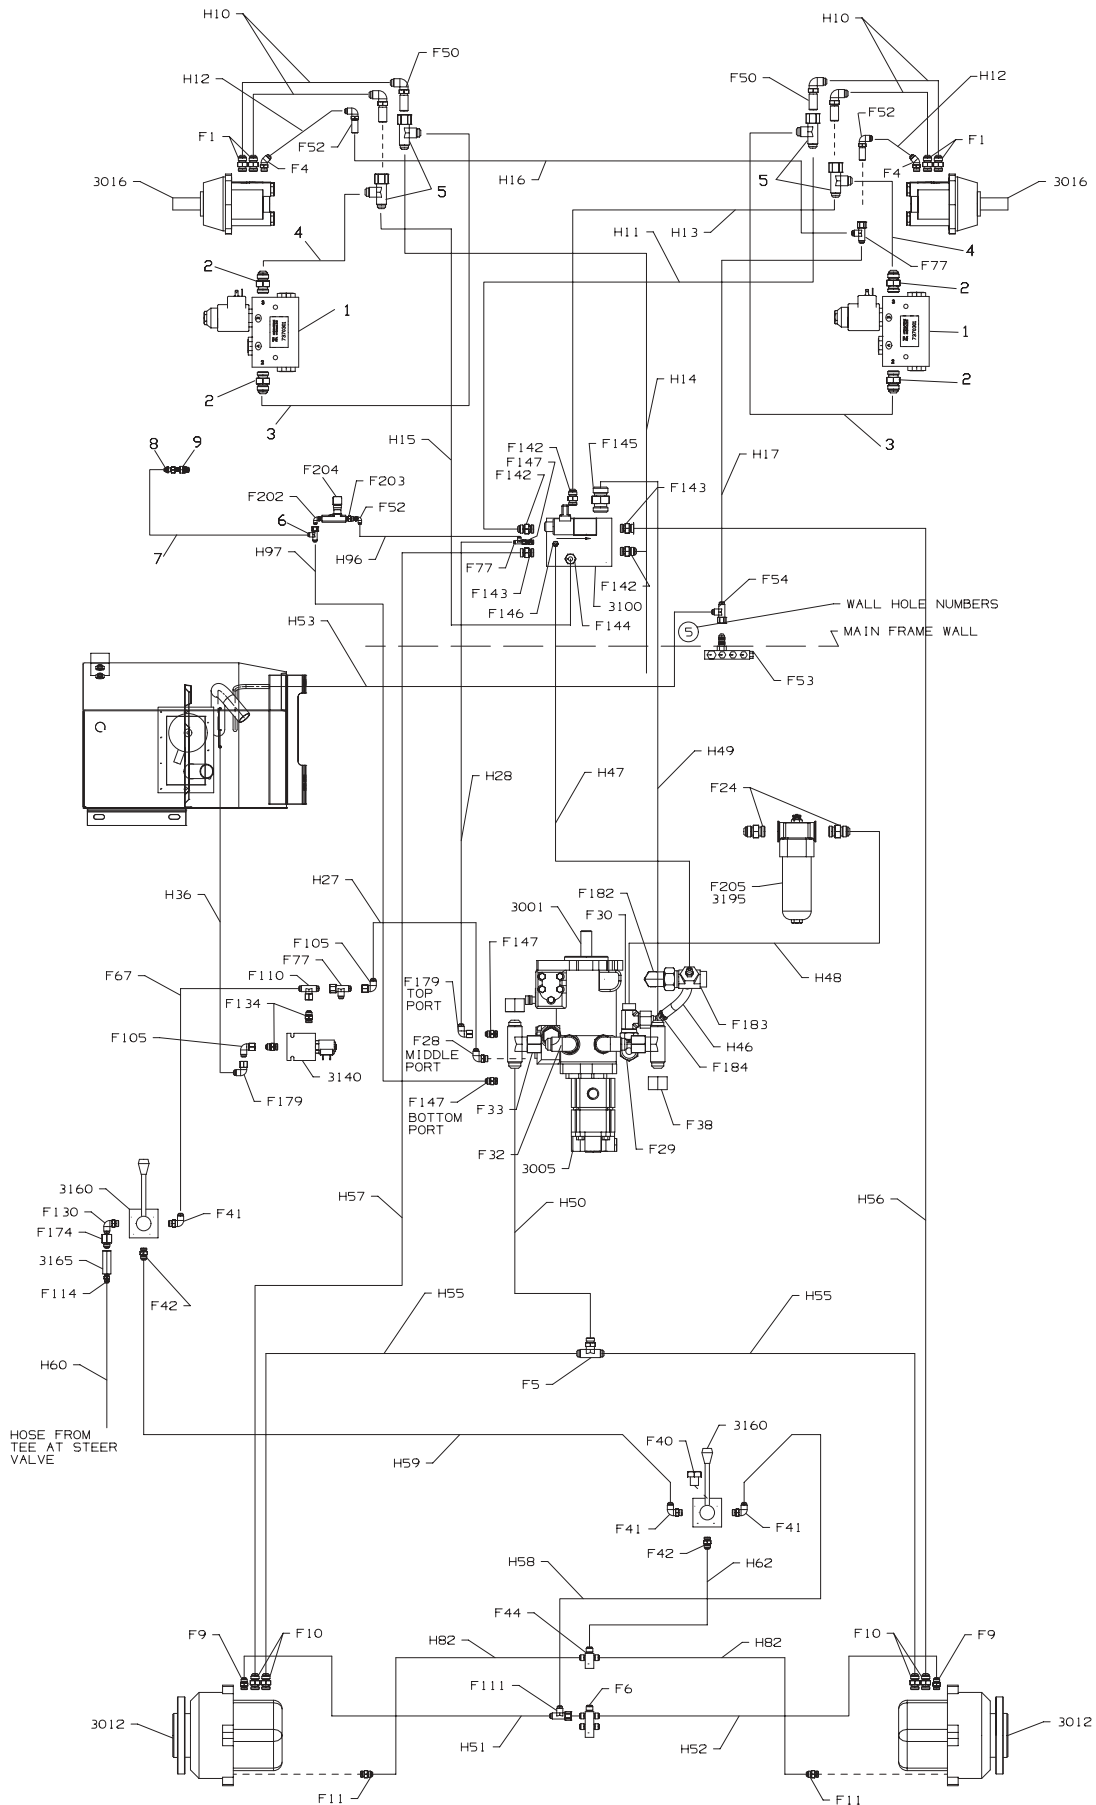

RANSOMES COMMANDER 3520 PARTS MANUAL