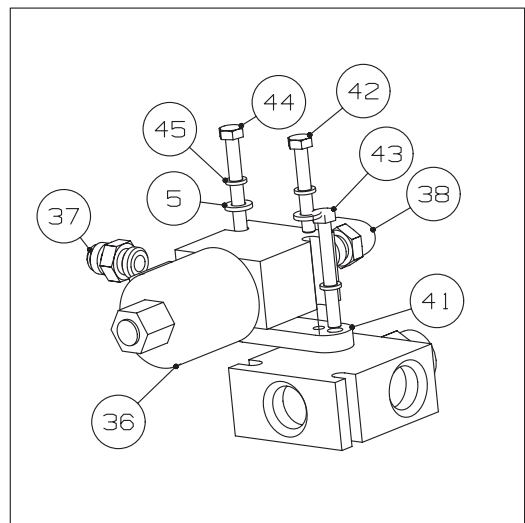

RANSOMES COMMANDER 3520
PARTS MANUAL

SINGLE UNIT CUTTING VALVES & LINKAGE

**RANSOMES COMMANDER 3520
PARTS MANUAL**

ITEM	RANSOMES PARTNO	DESCRIPTION	QTY	REMARKS
1	A902816	MOTOR CHANGEOVER VALVE	1	
2	A260062	FTG-45-1/2"BSP-ADJ	2	
3	A249730	90-M/M 3/4 BSP x 1-1/16	1	
4	MBG6693	VALVE SPACER	2	
5	450389	WSHR-M6 x 12.5 x 1.8	3	
6	450324	NUT-HEXM8	3	
7	450377	NUT-HEXM6 NYLOC	2	
8	MBG6738	VALVE BRACKET	1	
9	A814537	M8 BALL JOINT	2	
10	MBG6675	ROD M8 THREADED ENDS	1	
11	450194	SCRW-HEX M8 x 35	2	
12	450411	LOCKWSHR-M8 x 12.75 x 2	2	
13	450390	WSHR-M8 x 17 x 1.8	2	
14	459100074	STRAIGHT CONNECTOR	2	
15	A260061	FTG-3/4"BSPx1"1/16JIC	1	
22	MBF2261	ACTUATOR ASSY	1	
23	450171	SCRW-HEX M6 x 20	1	
24	J3007392	SWITCH-PROXIMITY	1	
25	MBG6658	SWITCH BRACKET	1	
26	A299022	KNOB	1	
27	MBF2240	LEVER ASSY	1	
28	MBF2237	LEVER BOSS ASSY	1	
29	451441	PIN-SPIROL 5 x 40	1	
30	450472	SCRW-HEX M8 x 25	3	
31	450149	SCRW-HEX M5 x 12	2	
32	452436	NUT-HEXM8 FLNG	3	
33	A186902	WSHR-12x17x1.5	AR	
34	450388	WSHR-M5 x 10 x 1.1	4	
35	450376	NUT-HEXM5 NYLOC	2	
36	A902818	SOLONOID VALVE	1	
37	459100202	ADAPTOR-3/8" BSP X 3/8" JIC	1	
38	A249333	90-M/M 3/8 BSPP x 9/16 JIC	1	
41	MBG6661	BOLT STRAP	1	USED ITEM 36.
42	450003	BOLT-M6x40 HEX	1	USED ITEM 41.
43	450006	BOLT-M6x55 HEX	1	USED ITEM 41.
44	450013	BOLT-M6x90 HEX	1	USED ITEM 41.
45	450410	S.L. WASHER-M6x9.6	3	USED ITEM 41.