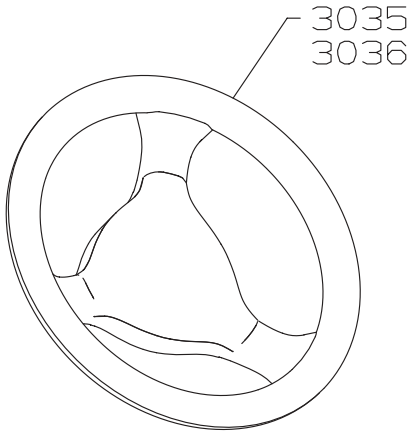

* Not Illustrated

RANSOMES COMMANDER 3520
PARTS MANUAL

**HYDRAULICS
STEERING / LIFT CIRCUIT**

**RANSOMES COMMANDER 3520
PARTS MANUAL**

ITEM	RANSOMES PARTNO	DESCRIPTION	QTY	REMARKS
2141	A902807	STEERINGRAM	2	Seal Kit 4133843
3037	A808980	STEERINGUNIT	1	
3091	MBE4675A	DUALRESTRICTOR.	2	
3116	A801036	LIFTVALVE	1	
3120	A801125	WEIGHTTRANSFER VALVE	1	
3160	A802834	HYDRAULIC VALVE	2	
3165	A801121	CHECK VALVE	1	
4369	A902811	HYDRAULICRAM	2	
4440	A902734	HYDRAULICRAM	1	
4441	A902811	HYDRAULICRAM	1	
4498	A902737	HYDRAULICRAM	2	
F002	A240032	FTG-7/16 JIC x 9/16 SAE	2	
F057	A797200	HYD HOSE ASSY	1	
F058	A242005	45-M/M 9/16 JIC x 9/16 SAE	2	
F060	A241005	90-M/M 9/16 JIC x 9/16 SAE	3	
F111	A243503	TEE-M/F/M 7/16 JIC	3	
F114	GSF2570AB	STRAIGHT CONNECTOR GS1		
F120	A242005	45-M/M 9/16 JIC x 9/16 SAE	6	
F121	A243505	TEE-M/F/M 9/16 JIC	1	
F122	A241042	90-M/M 9/16 JIC x 3/4 SAE	2	
F125	A240032	FTG-7/16 JIC x 9/16 SAE	2	
F126	A240047	FTG-3/4 JIC x 9/16 SAE	1	
F127	A801255	CHECK VALVE	1	
F128	A240042	FTG-9/16 JIC x 3/4 SAE	1	
F129	A260036	90-M/M/M 1/8BSPPX9/16JICX	1	
F130	A249333	90-M/M 3/8BSPP x 9/16 JIC	1	
F135	A240042	FTG-9/16 JIC x 3/4 SAE	5	
F139	A242006	45-M/M 3/4 JIC x 3/4 SAE	1	
F140	A260019	SWIVEL NUT BRANCH CROSS	1	
F174	2497950	FTG-M/F 1/4 BSPP x 9/16 JIC	1	
H25	A791220	HYD HOSE ASSY	1	
H60	A799429	HOSE ASSY	1	
H61	A799430	HOSE ASSY	1	
H64	A799425	HOSE ASSY	1	
H65	A799426	HOSE ASSY	1	
H66	A799427	HOSE ASSY	1	
H67	A791416	HYDRAULICHOSE	1	
H70	A799434	HOSE ASSY	1	
H78	A799797	HOSE ASSEMBLY	1	