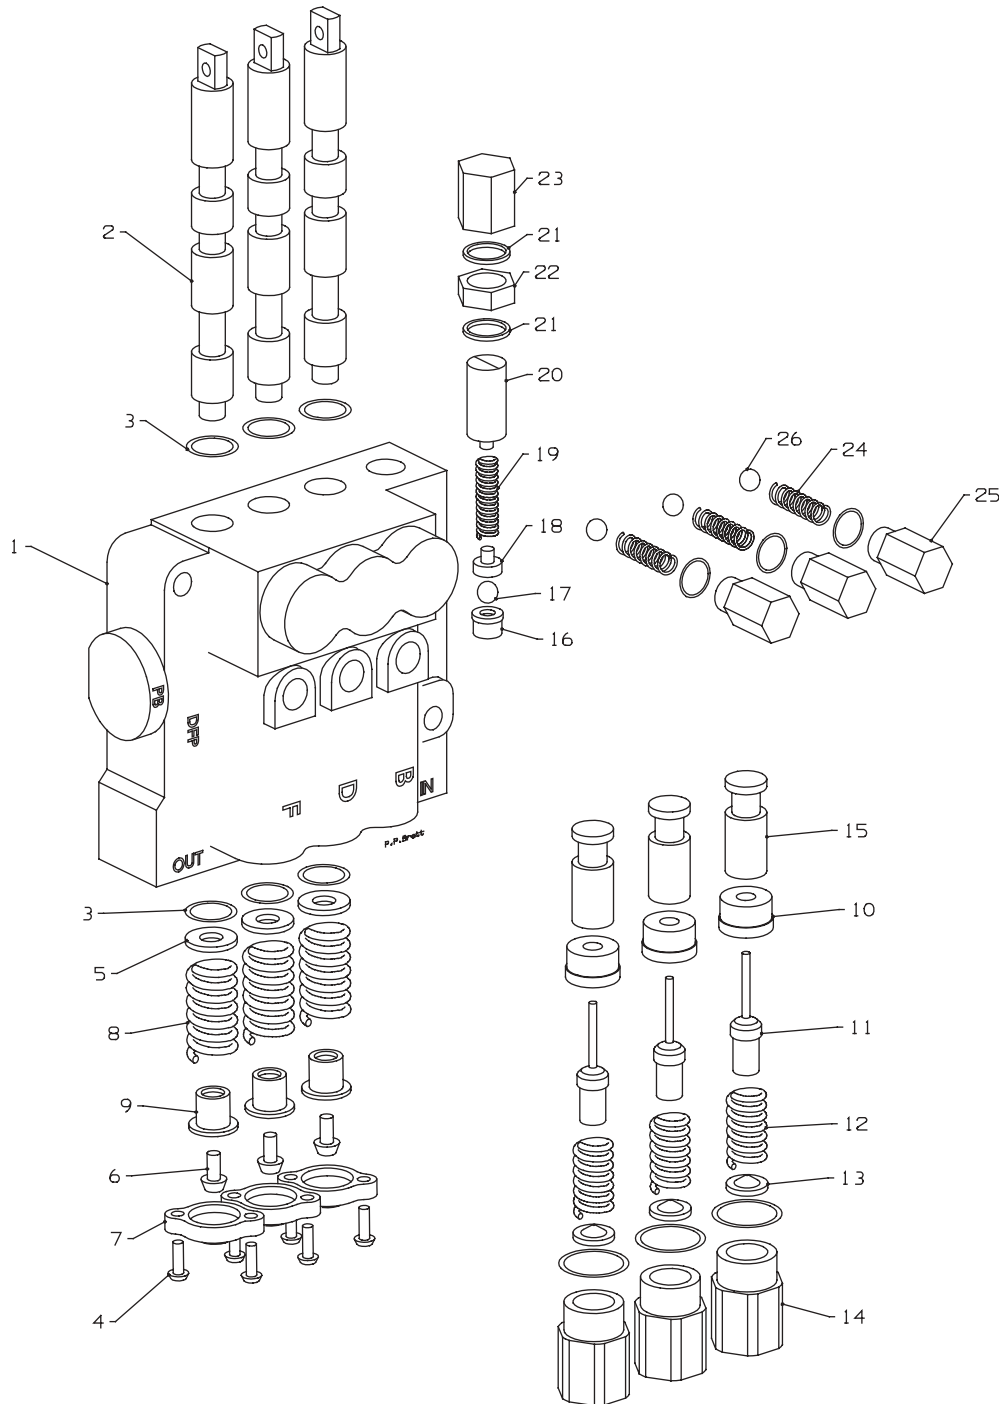

RANSOMES COMMANDER 3520
PARTS MANUAL

LIFT CONTROL VALVE ASSEMBLY
(From serial number ZE300880)
Danfoss / Dukes fluid power

ITEM	RANSOMES PARTNO	DESCRIPTION	QTY	REMARKS
A	A801068	Lift Valve Assy.	1	
1	N/A	Body	1	
2	N/A	Spool	3	
3	+	O Ring	6	contained in seal kit A230033
4	+	Screw with Lock		
	+	washer	6	
5	+	Washer	3	
6	+	Screw	3	
7	+	End Cap	3	
8	+	Spring, return	3	
9	+	Spacer	3	
10	A808922	Seat, pilot chk.	3	
	A802086	Pilot chk. valve assy	3	
11	A801073	• Poppet	1	
12	A808921	• Spring, pilot chk.	1	
13	A808928	• Poppet Stop	1	
14	A808920	• Port Adaptor	1	
15	A808929	Plunger, SA detent	3	
	A801161	Relief valve Cartridge 129 bar (Items 16 to 23)		
16	A801074	• Valve Seat	1	
17	A801075	• Ball, steel	1	
18	A801076	• Ball Retainer	1	
19	A801077	• Spring, relief	1	
20	+	• Screw, adjustment	1	
21	+	• Gasket	2	contained in seal kit A230033
22	+	• Jam Nut	1	
23	+	• Relief Cap	1	
24	+	Spring, detent	3	
25	+	Detent Plug	3	
26	+	Ball, steel	3	
B	A230033	Seal kit	1	
		Parts marked + are not normally held in stock		
		Parts marked N/A are Not Available.		