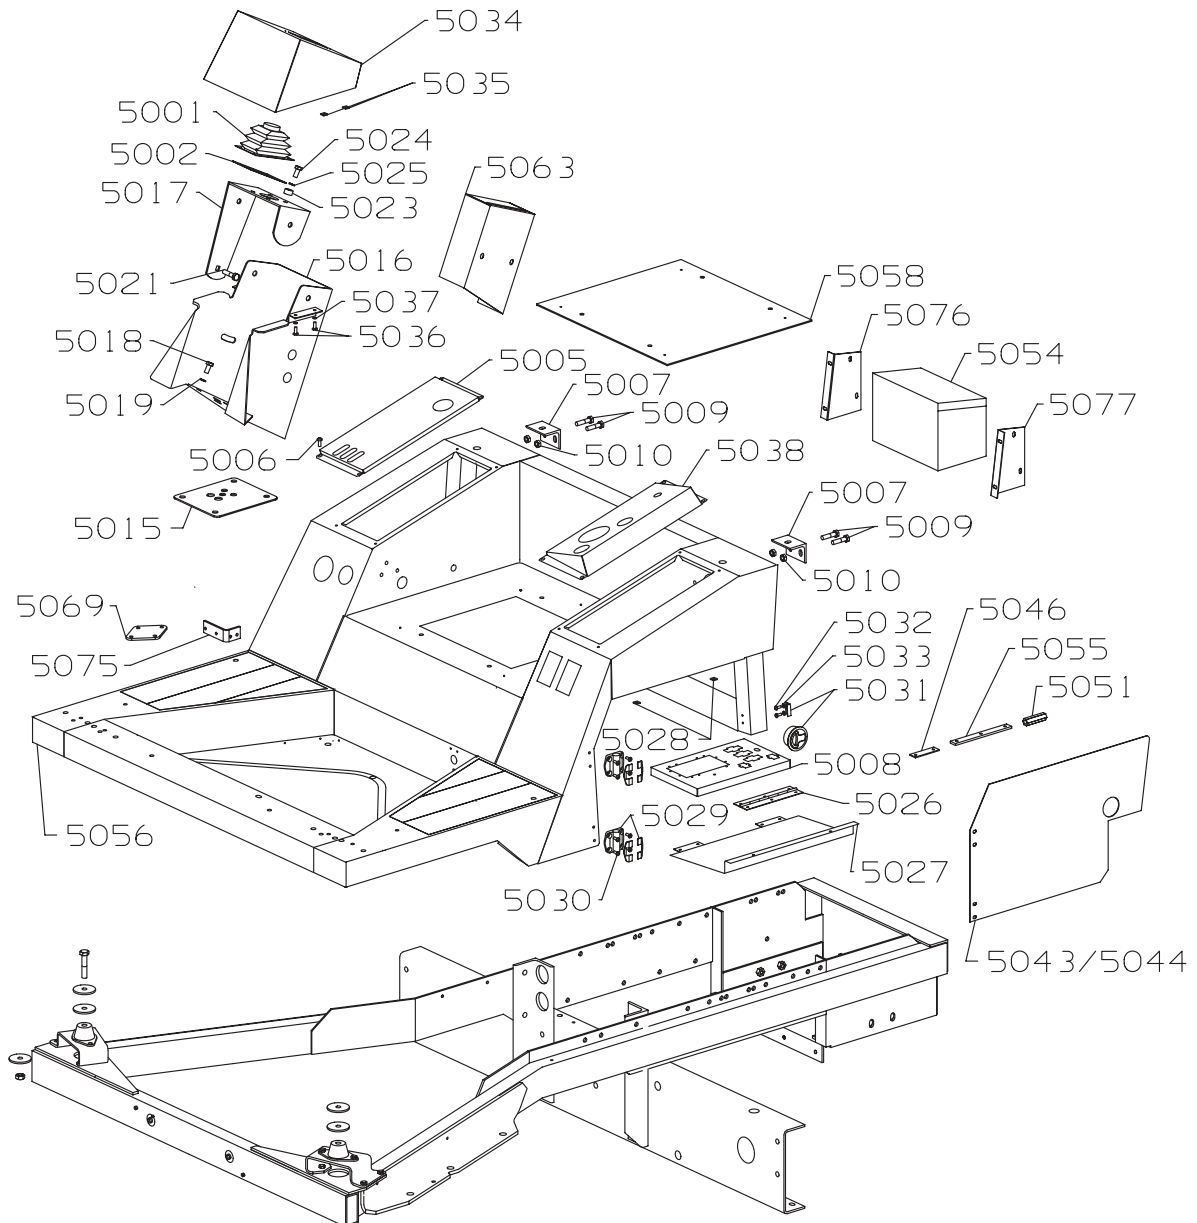

**RANSOMES COMMANDER 3520
PARTS MANUAL**