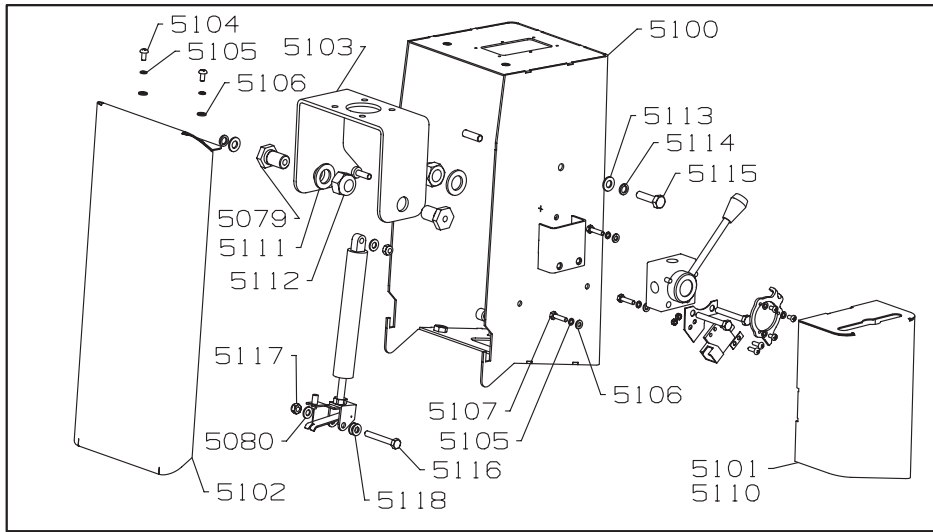

**RANSOMES COMMANDER 3520
PARTS MANUAL**