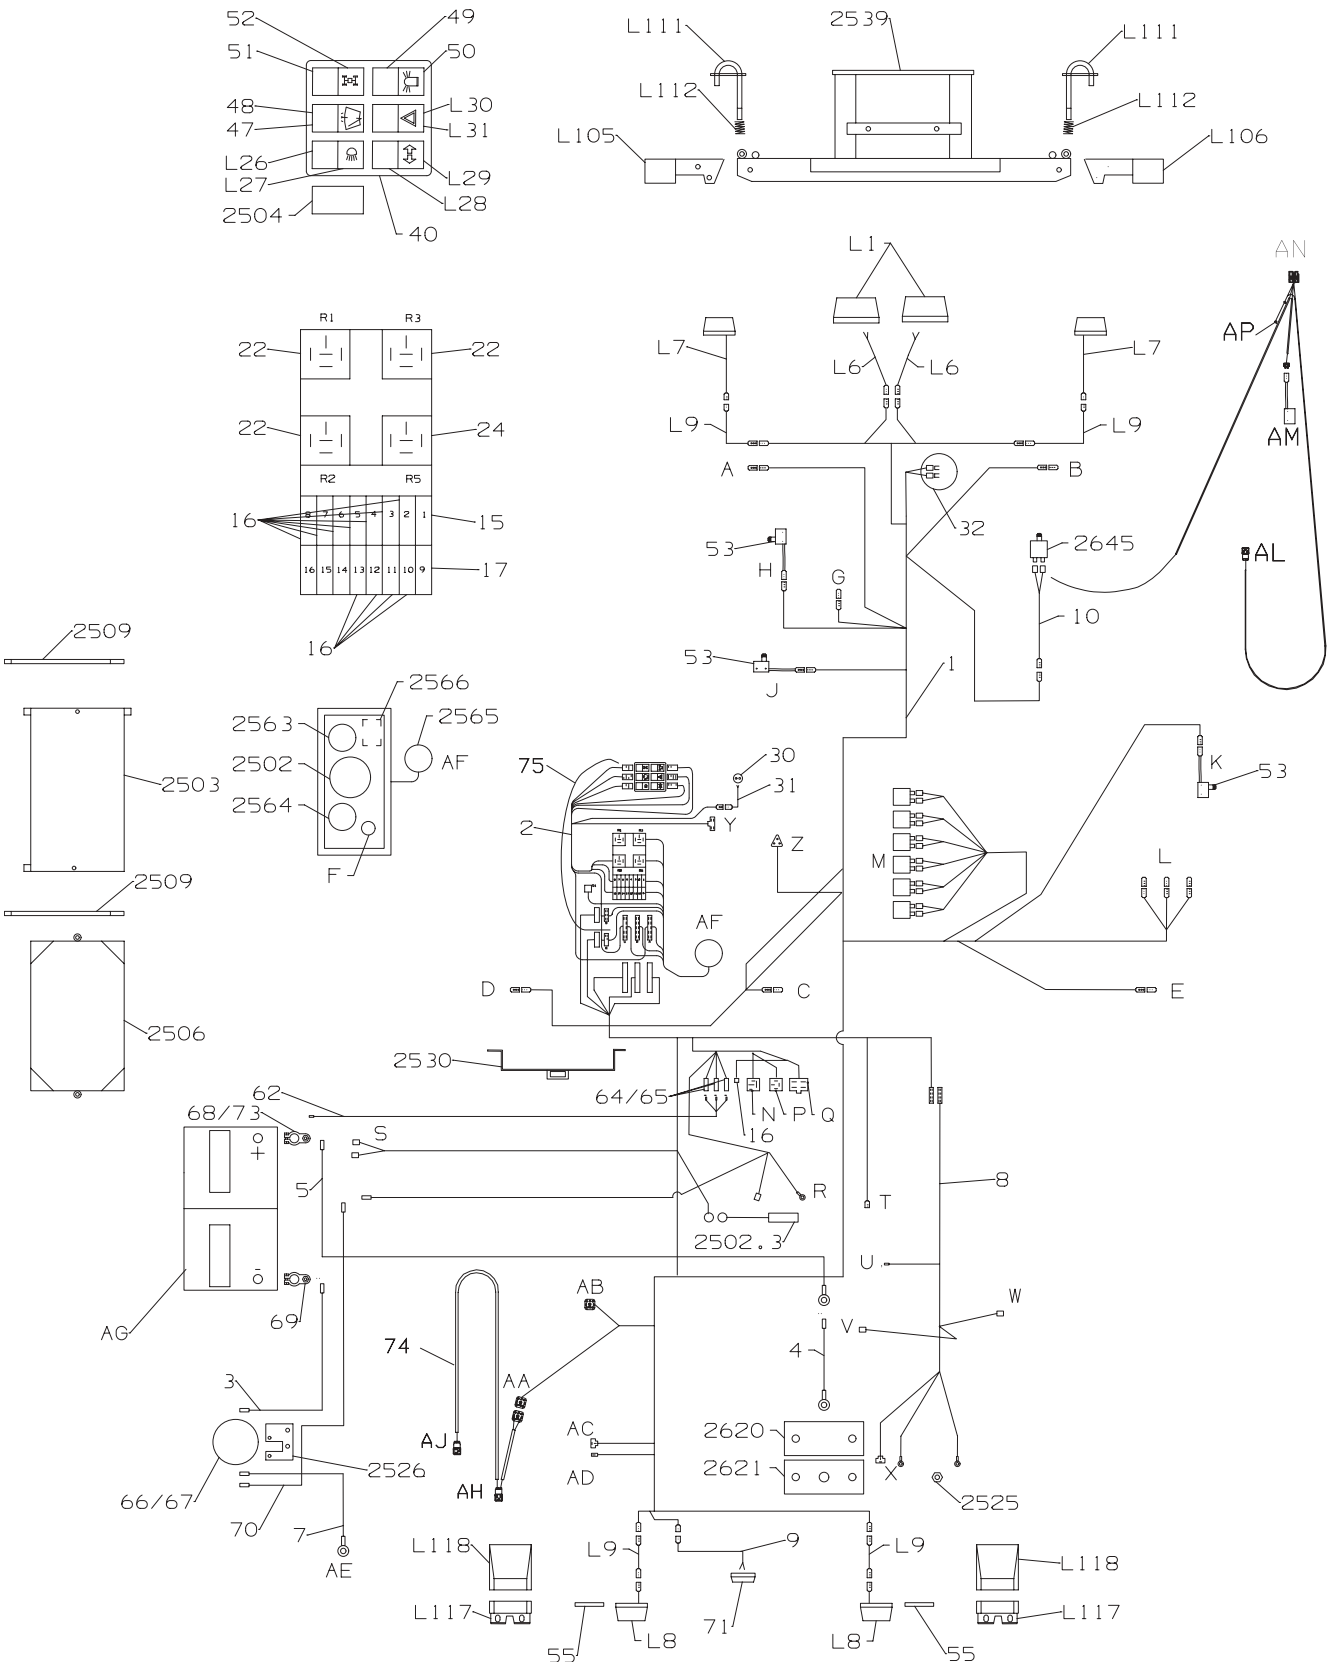

RANSOMES COMMANDER 3520 PARTS MANUAL