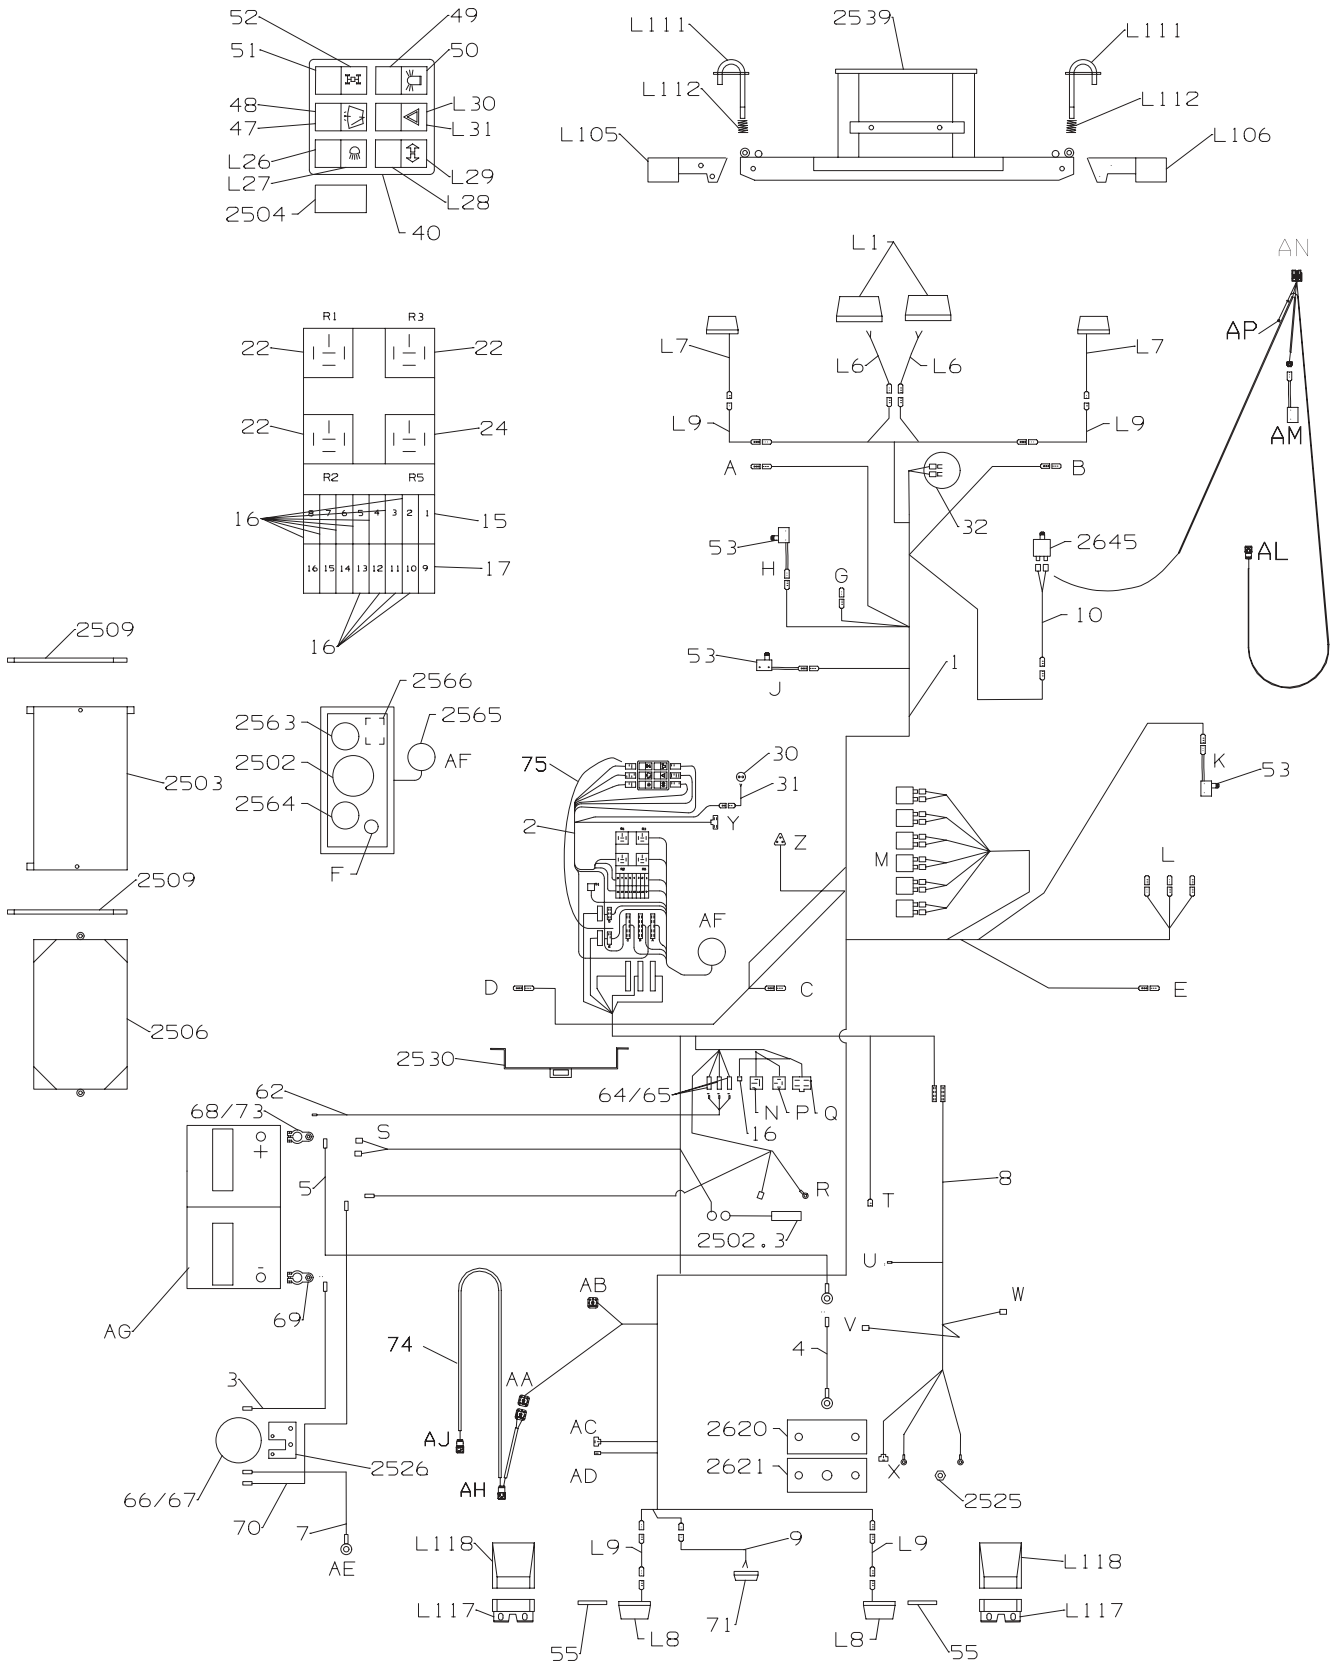

ITEM	RANSOMES PARTNO	DESCRIPTION	QTY	REMARKS
2622*	A913490	SPACER, NYLON	2	
2631*	450195	SCREW, M8 x 40, HEX HD	1	
2632*	450390	WASHER, M8	4	
2633*	450324	NUT, M8	1	
2634*	450378	NUT, M8 NYLOC	1	
2635*	450856	SCREW, M6 x 35, SCKT CSK HD	2	
2636*	450389	WASHER, M6	1	
2637*	450377	NUT, M6 NYLOC	1	
2641*	A199235	CLIP, 12-14 mm	2	
2645	W038383	SWITCH	2	
2646	A913479	CORUGATED NYLON CONDUIT	1	FOR BATTERY LEADS
2647*	A829886	NO/NO DBLE POLE SWITCH	1	BLACK PLUNGER
		ELECTRICAL KIT		
1	A905758	HARNESS - MAIN	1	
2	A905759	HARNESS CONSOLE	1	
3	A905646	BATTERY LEAD -VE	1	
4	A905662	BATTERY LEAD POS	1	
5	A905485	BATTERY LEAD +VE	1	
7	A905487	EARTH STRAP	1	
8	A905760	ENGINE SUB HARNESS	1	
9	A905677	HARNESS, REG PLATE	1	
10	A905665	HARNESS, SWITCH ADAPTOR	1	
15	A823315	5 AMP FUSE	1	
16	A823316	FUSE 10 AMP	11	
17	A823318	FUSE 20 AMP	2	
22	A824454	RELAY	3	
24	A824465	FLASHER RELAY	1	
30	A829854	SWITCH (PUSH BUTTON)	1	
31	A905469	SWITCH HARNESS	1	
32	A823972	HORN	1	
40	A829569	SWITCH FRAME (3WAY)	2	
47	A829529	ROCKER SWITCH	1	
48	A829556	LENS INSERT WIPER/WASH	1	
49	A829526	ROCKER SWITCH	1	
50	A823159	LENS INSERT - BEACON	1	
51	A829526	ROCKER SWITCH	1	
52	A829567	LENS INSERT, 4WD, GREEN.	1	
53	A905809	MICROSWITCH ASSLY	3	
55	A823153	REFLECTOR	2	
62	A905492	BATTERY FUSE HARNESS	1	
64	A823335	FUSE HOLDER	3	
65	A823337	FUSE, STRIP LINK	3	
66	A829576	BATTERY ISO SWITCH	1	
67	A829577	KEY FOR ISO SWITCH	1	
68	A822207	BATTERY TERMINAL	1	
69	A822208	BATTERY TERMINAL	1	

RANSOMES COMMANDER 3520 PARTS MANUAL