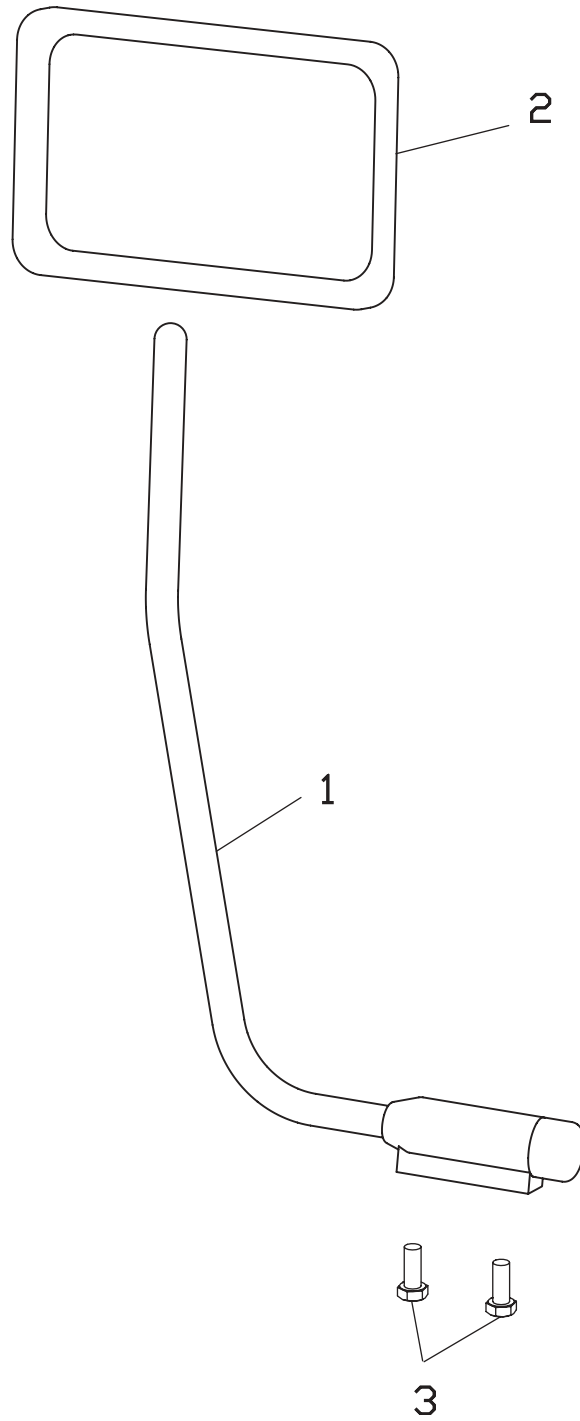

* Not Illustrated

MIRRORS

ITEM	RANSOMES PARTNO	DESCRIPTION	QTY	REMARKS
1	009096180	LH MIRROR ARM	1	
	009096170	RH MIRROR ARM	1	
2	008194180	MIRROR HEAD	2	
3	450171	SCREW HEX M6 x 20	4	

* Not Illustrated

World Class Quality, Performance and Support