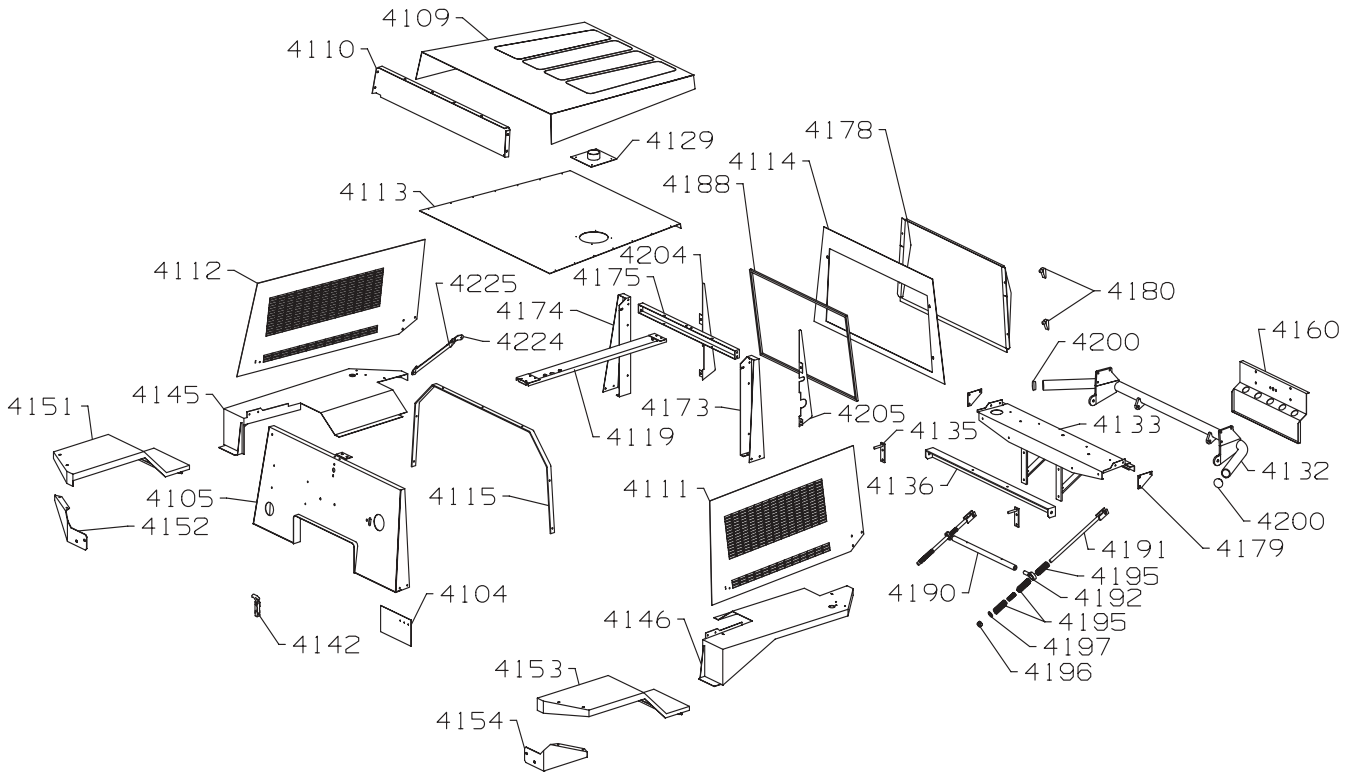

RANSOMES COMMANDER 3520 PARTS MANUAL