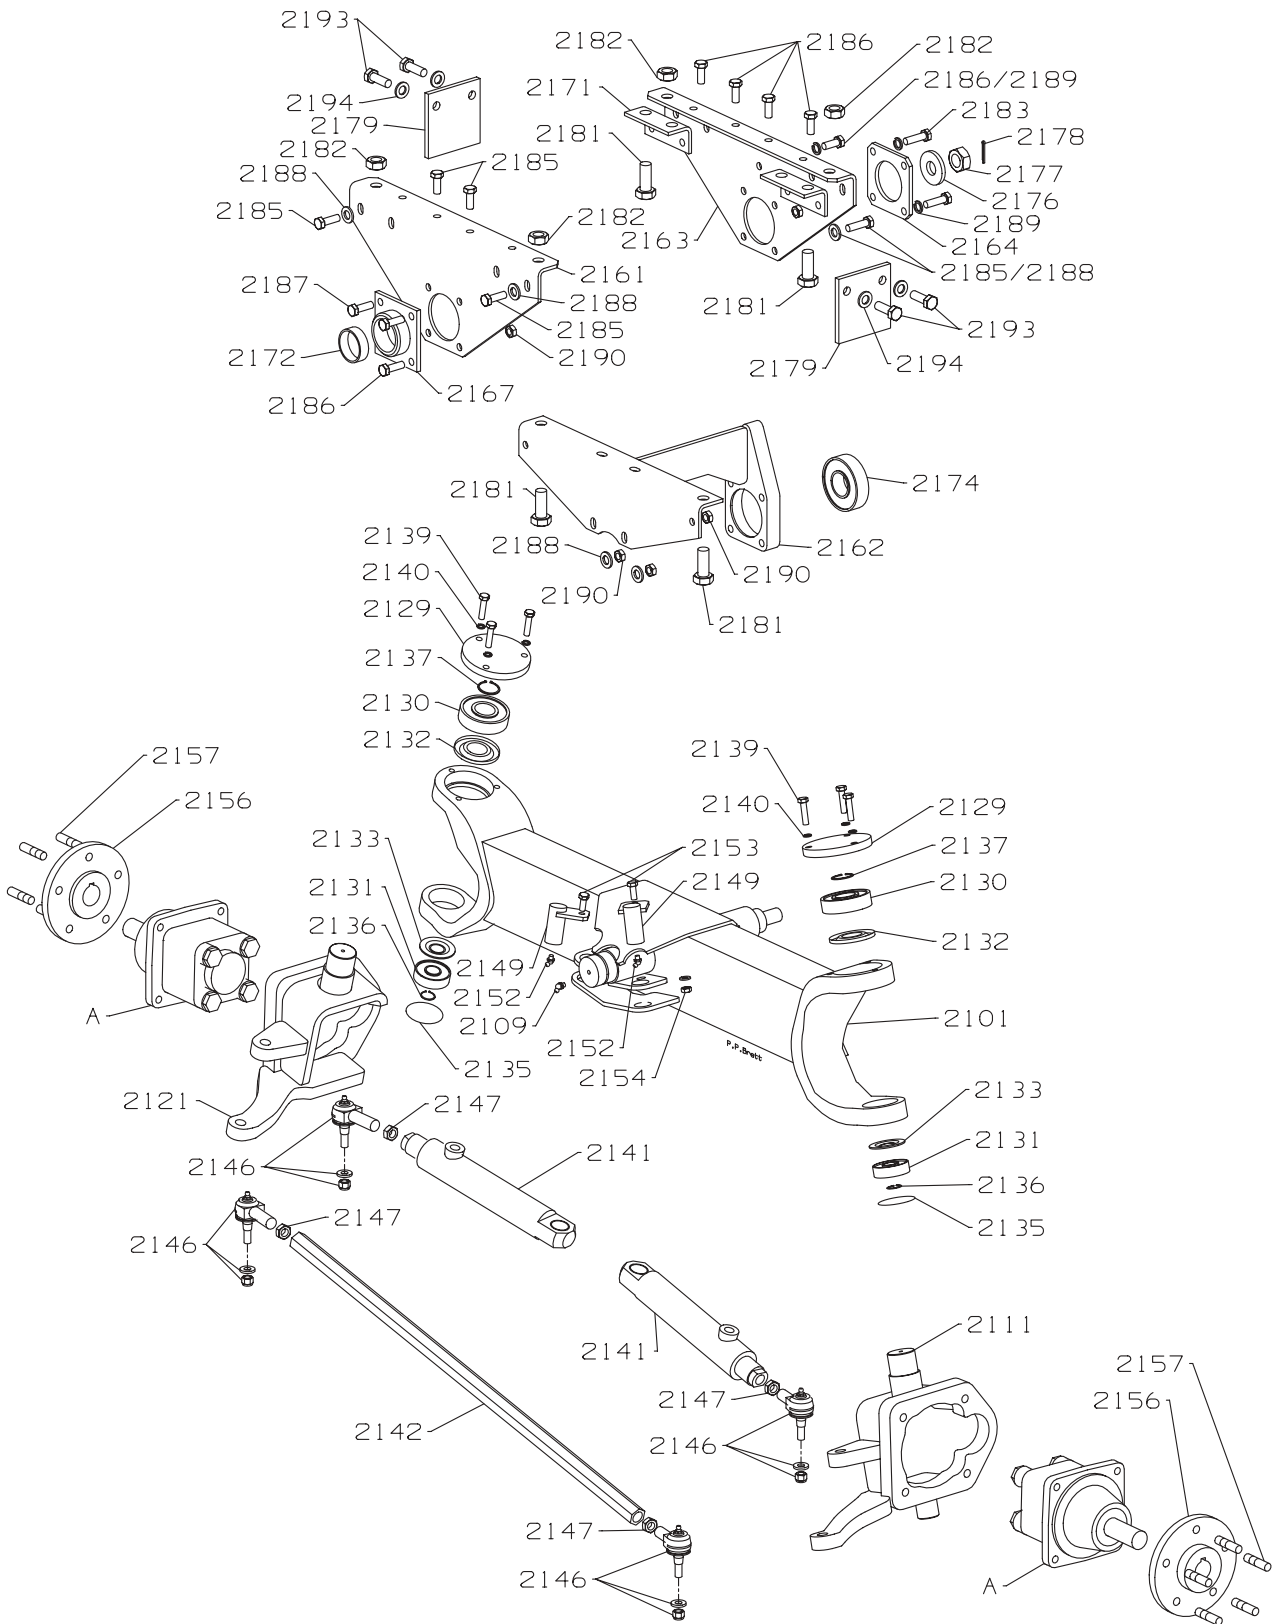

**RANSOMES COMMANDER 3520
PARTS MANUAL**