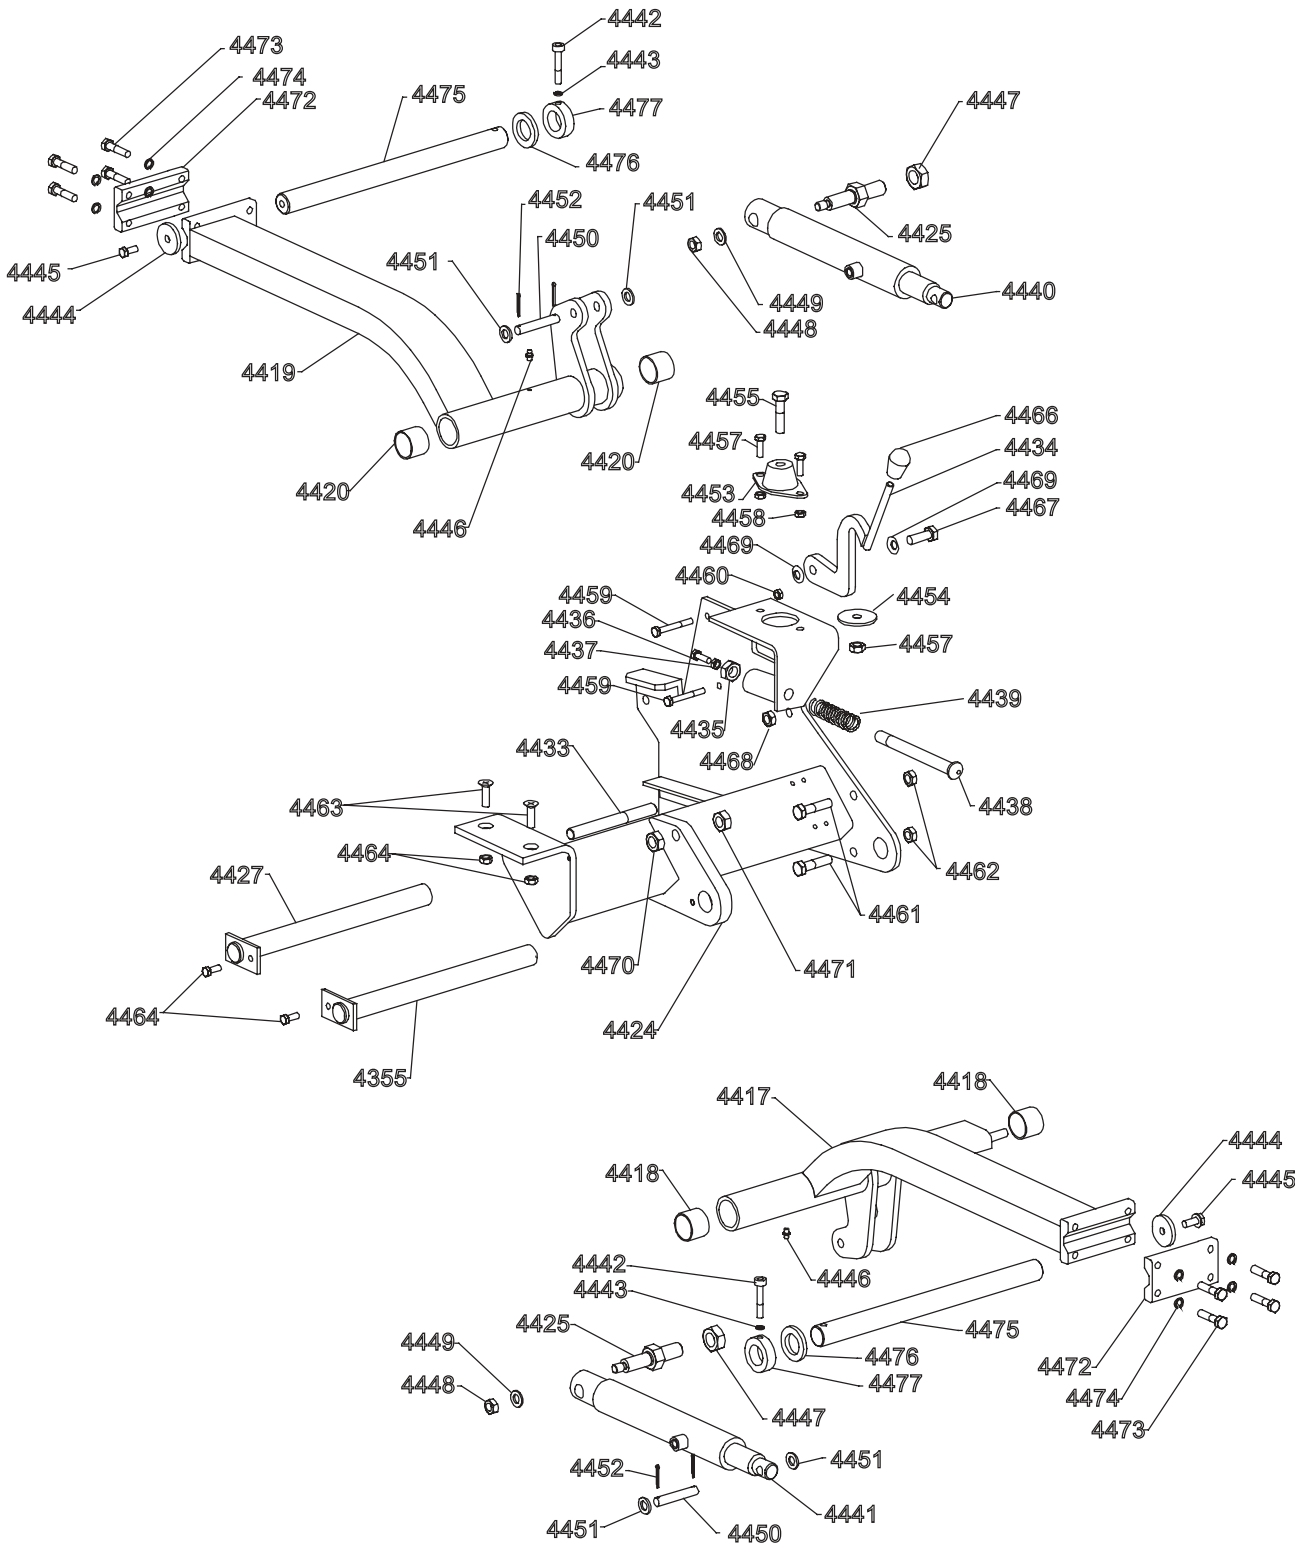

RANSOMES COMMANDER 3520
PARTS MANUAL