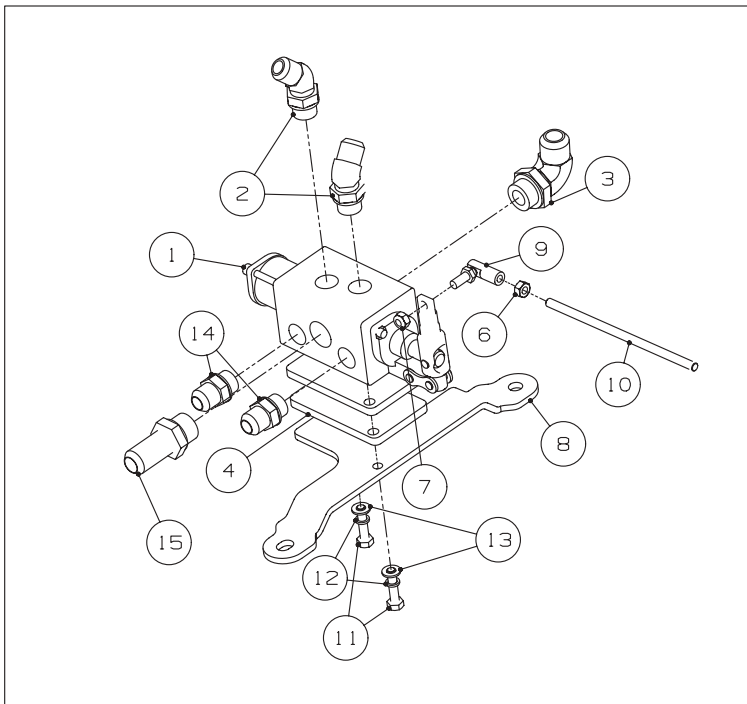

RANSOMES COMMANDER 3520
PARTS MANUAL

SINGLE UNIT CUTTING VALVES & LINKAGE

**RANSOMES COMMANDER 3520
PARTS MANUAL**

ITEM	RANSOMES PARTNO	DESCRIPTION	QTY	REMARKS
1	A902816	MOTOR CHANGEOVER VALVE	1	
2	A260062	FTG-45-1/2"BSP-ADJ	2	
3	A249730	90-M/M 3/4 BSP x 1-1/16	1	
4	MBG6693	VALVE SPACER	2	
5	450389	WSHR-M6 x 12.5 x 1.8	3	
6	450324	NUT-HEXM8	3	
7	450377	NUT-HEXM6 NYLOC	2	
8	MBG6738	VALVE BRACKET	1	
9	A814537	M8 BALL JOINT	2	
10	MBG6675	ROD M8 THREADED ENDS	1	
11	450194	SCRW-HEX M8 x 35	2	
12	450411	LOCKWSHR-M8 x 12.75 x 2	2	
13	450390	WSHR-M8 x 17 x 1.8	2	
14	459100074	STRAIGHT CONNECTOR	2	
15	A260061	FTG-3/4"BSPx1"1/16JIC	1	
22	MBF2261	ACTUATOR ASSY	1	
23	450171	SCRW-HEX M6 x 20	1	
24	J3007392	SWITCH-PROXIMITY	1	
25	MBG6658	SWITCH BRACKET	1	
26	A299022	KNOB	1	
27	MBF2240	LEVER ASSY	1	
28	MBF2237	LEVER BOSS ASSY	1	
29	451441	PIN-SPIROL 5 x 40	1	
30	450472	SCRW-HEX M8 x 25	3	
31	450149	SCRW-HEX M5 x 12	2	
32	452436	NUT-HEXM8 FLNG	3	
33	A186902	WSHR-12x17x1.5	AR	
34	450388	WSHR-M5 x 10 x 1.1	4	
35	450376	NUT-HEXM5 NYLOC	2	
36	A902818	SOLONOID VALVE	1	
37	459100202	ADAPTOR-3/8" BSP X 3/8" JIC	1	
38	A249333	90-M/M 3/8 BSPP x 9/16 JIC	1	
41	MBG6661	BOLT STRAP	1	USED ITEM 36.
42	450003	BOLT-M6x40 HEX	1	USED ITEM 41.
43	450006	BOLT-M6x55 HEX	1	USED ITEM 41.
44	450013	BOLT-M6x90 HEX	1	USED ITEM 41.
45	450410	S.L. WASHER-M6x9.6	3	USED ITEM 41.