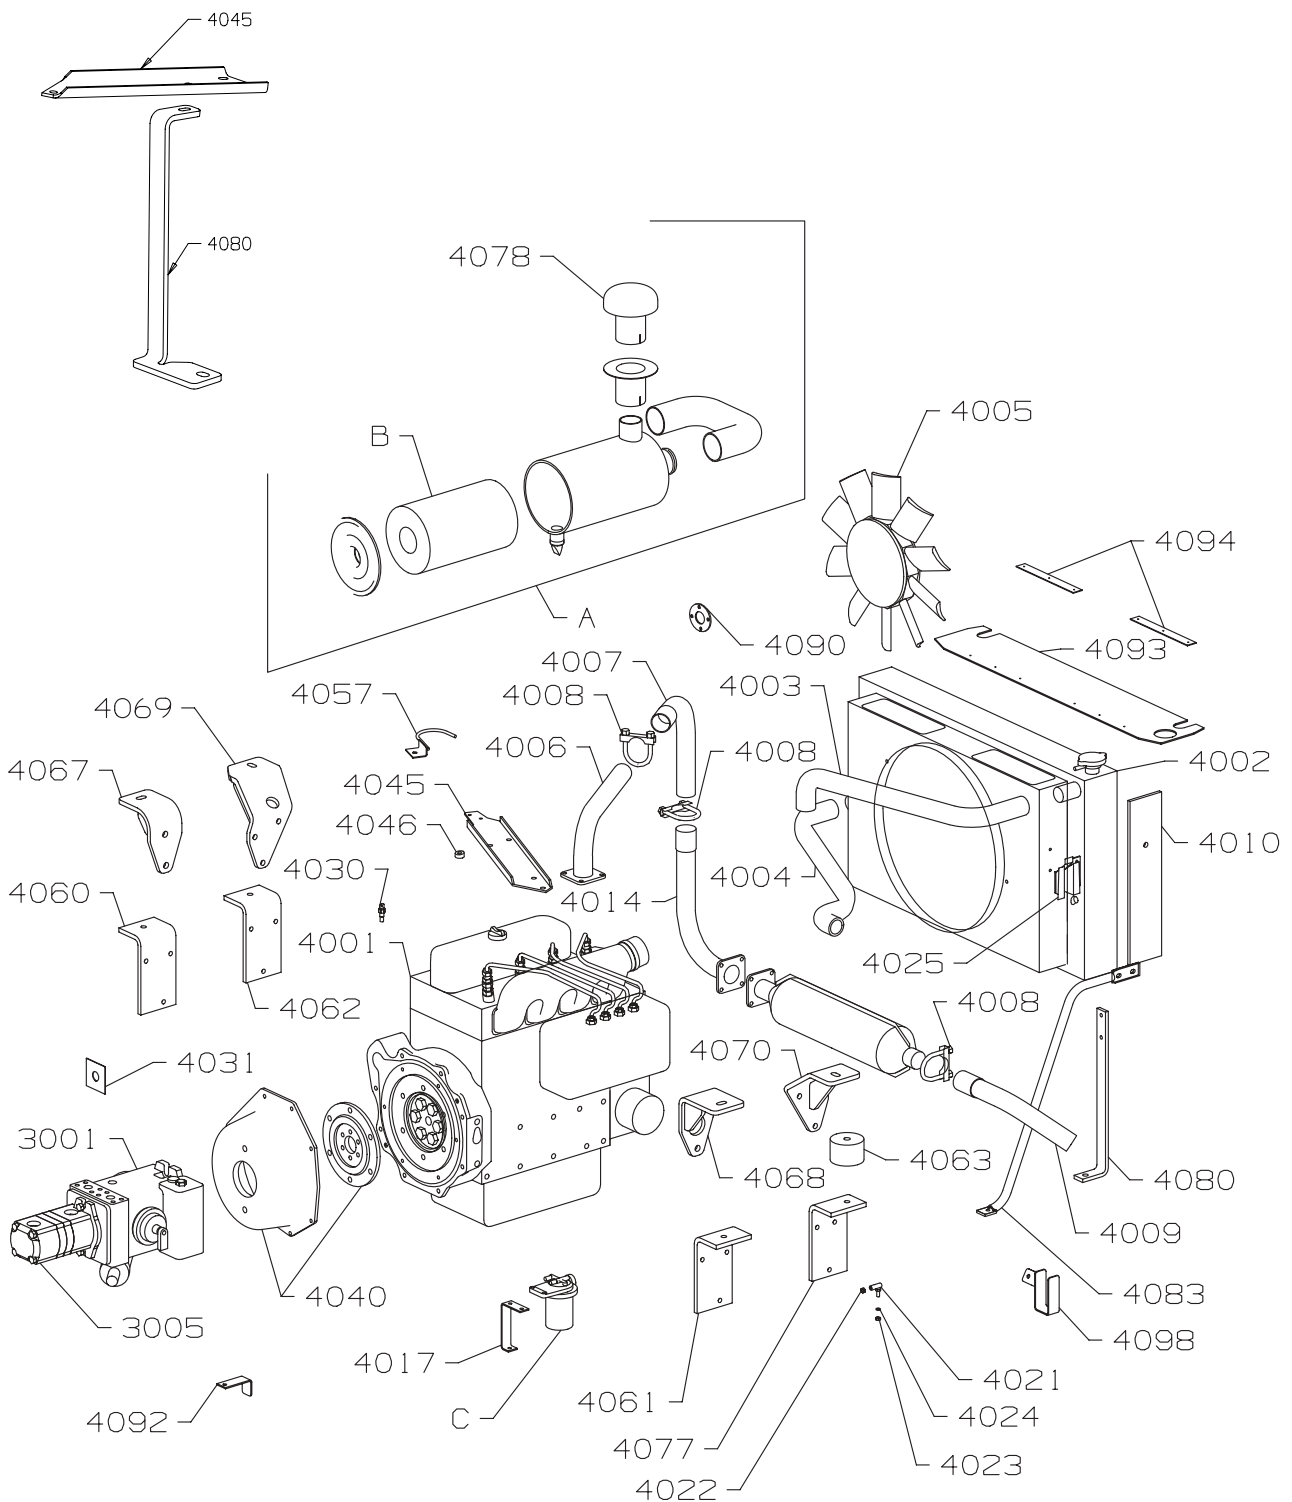

RANSOMES COMMANDER 3520 PARTS MANUAL