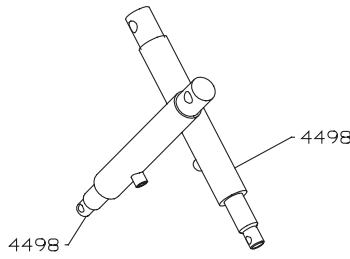

RANSOMES COMMANDER 3520 PARTS MANUAL