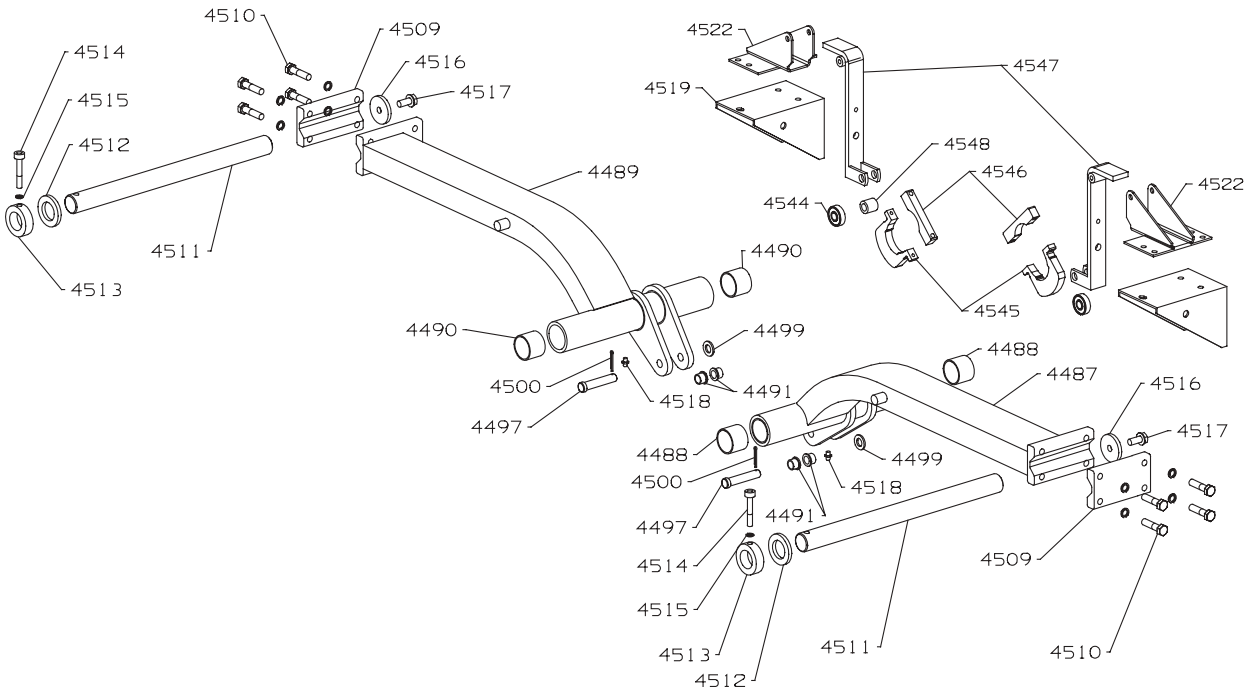

* Not Illustrated

RANSOMES COMMANDER 3520 PARTS MANUAL

FRONT LIFT ARMS

RANSOMES COMMANDER 3520
PARTS MANUAL

ITEM	RANSOMES PARTNO	DESCRIPTION	QTY	REMARKS
4478	MBE3882D	FRONT UNITS BRACKET.	1	
4479	MBE1373	ROLLER	2	
4480	450020	BOLT, M8 x 60, HEX HD	2	
4481	450378	NUT, M8 NYLOC	2	
4482	450390	WASHER, M8	4	
4483	MBE3404	HOOK LH W/ASSY.	1	
4484	MBE3403	HOOK RH W/ASSY.	1	
4485	MBE4683	STOP BAR.	2	
4487	MBF1026	LIFT ARML.H.FRONT	1	
4488	A219331	NYLON BUSH.	2	Use 002190160 BRASS BUSH
4489	MBE3910B	LIFT ARM RH FRONT W/ASSY.	1	
4490	A219331	NYLON BUSH.	2	Use 002190160 BRASS BUSH
4491	MBE4713	BUSH.	10	
4492	MBE3952	RAM PIN W/ASSY.	2	
4493	450151	SCREW, M5 x 16, HEX HD	2	
4494	450409	S.L.WASHER, M5	2	
4495	MBE3963C	PIVOT SHAFT W/ASSY.	2	
4496	450191	SCREW, M8 x 20, HEX HD	2	
4497	MBE3978	RAM PIN.	2	
4498	A902734	HYDRAULIC RAM	2	
4499	450392	WASHER, M12	2	
4500	451241	SPLIT PIN, 3.2 x 22	2	
4501	450054	BOLT, M12 x 70, HEX HD	2	
4502	450240	SCREW, M12 x 25, HEX HD	2	
4503	450380	NUT, M12 NYLOC	2	
4504	450071	BOLT, M16 x 60, HEX HD	1	
4505	A292110	DISC SPRING	5	
4506*	450393	WASHER, M16	2	
4507	450382	NUT, M16 NYLOC	2	
4508	A299022	KNOB	2	
4509	MBG3772	CLAMP CAP.	2	
4510	A100975	BOLT, M10 x 45, HEX HD	4	
4511	MBC0092D	SHAFT.	2	
4512	MBE0297	COLLAR.	2	
4513	MBG4592	COLLAR	2	
4514	450729	SCREW, M8 x 50, SCKT CAP HD	2	
4515	450411	S.L.WASHER, M8	2	
4516	MBE0115	WASHER.	2	
4517	450477	SCREW, M10 x 20	2	VERBUS RIPP
4518	A299301	LUBRICATOR	2	
4519	MBE4274A	DIVERTOR BRACKET.	2	
4520*	450191	SCREW, M8 x 20, HEX HD	4	
4521*	450378	NUT, M8 NYLOC	10	
4522	MBE4275C	LEVER BRACKET W/ASSY.	2	
4523*	450003	BOLT, M6 x 40, HEX HD	4	