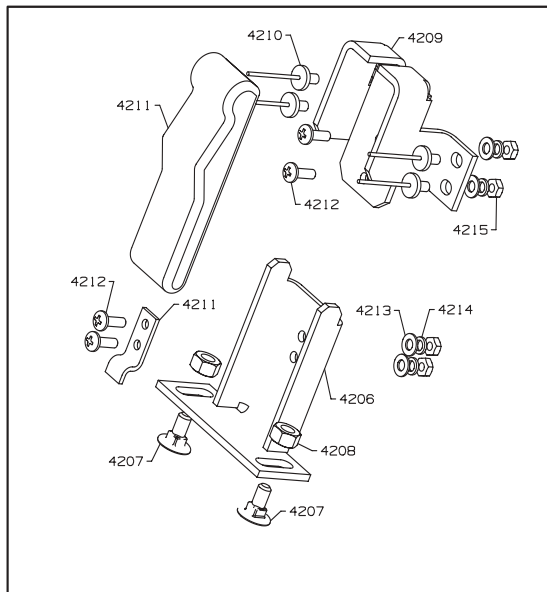

RANSOMES COMMANDER 3520 PARTS MANUAL