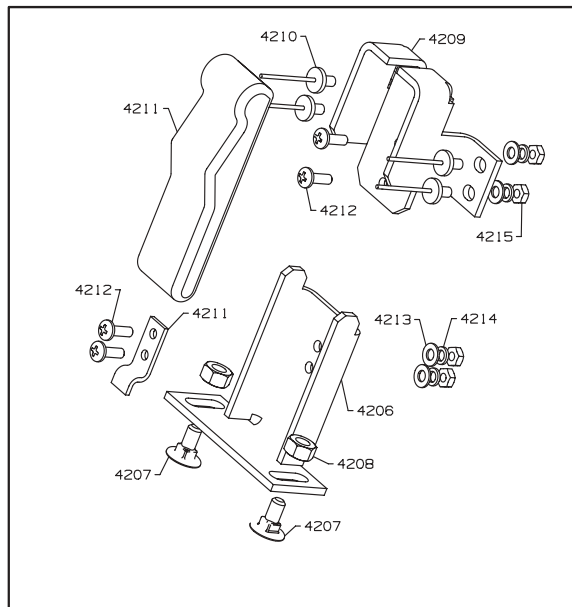

RANSOMES COMMANDER 3520 PARTS MANUAL