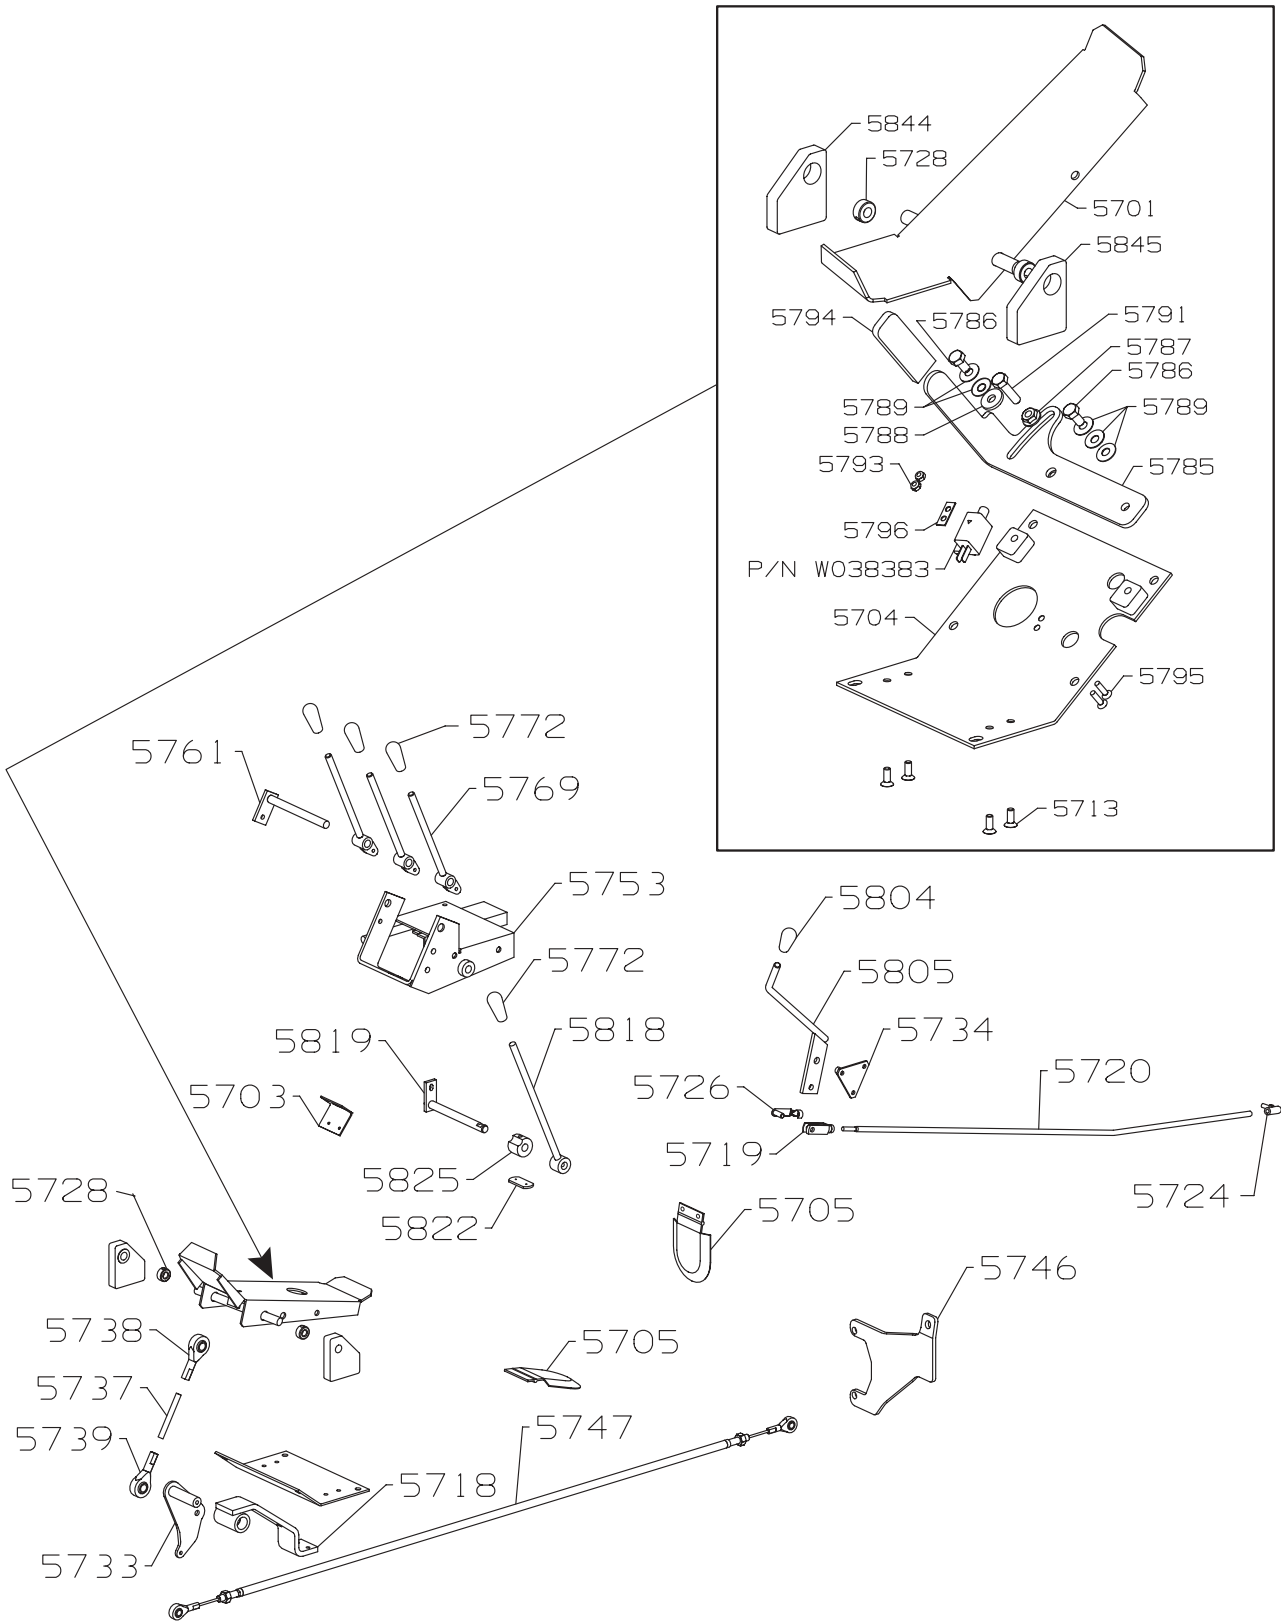

**RANSOMES COMMANDER 3520
PARTS MANUAL**