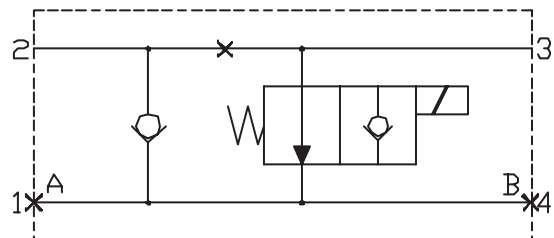

CIRCUIT DIAGRAM