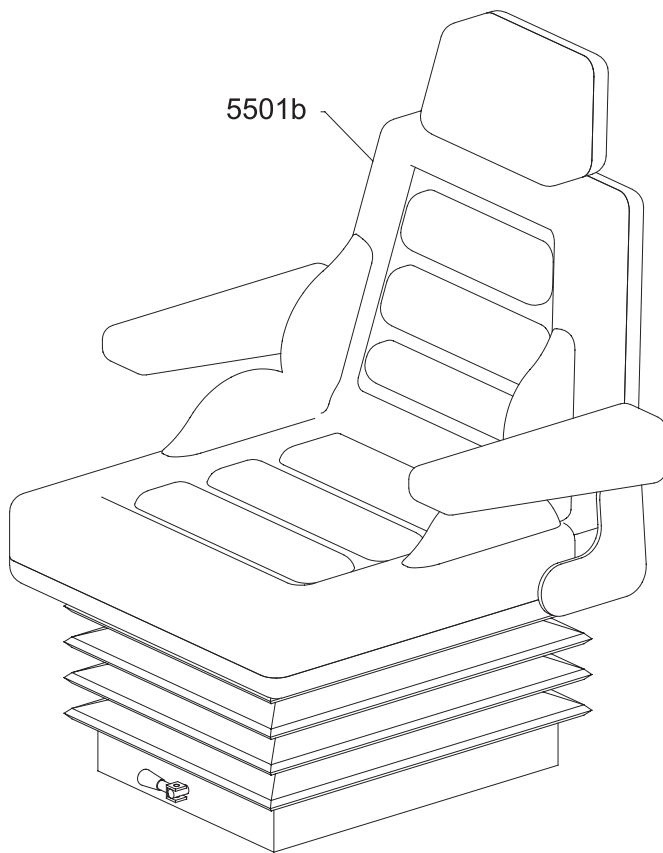

RANSOMES COMMANDER 3520
PARTS MANUAL

- 5503
- 5504
- 5502