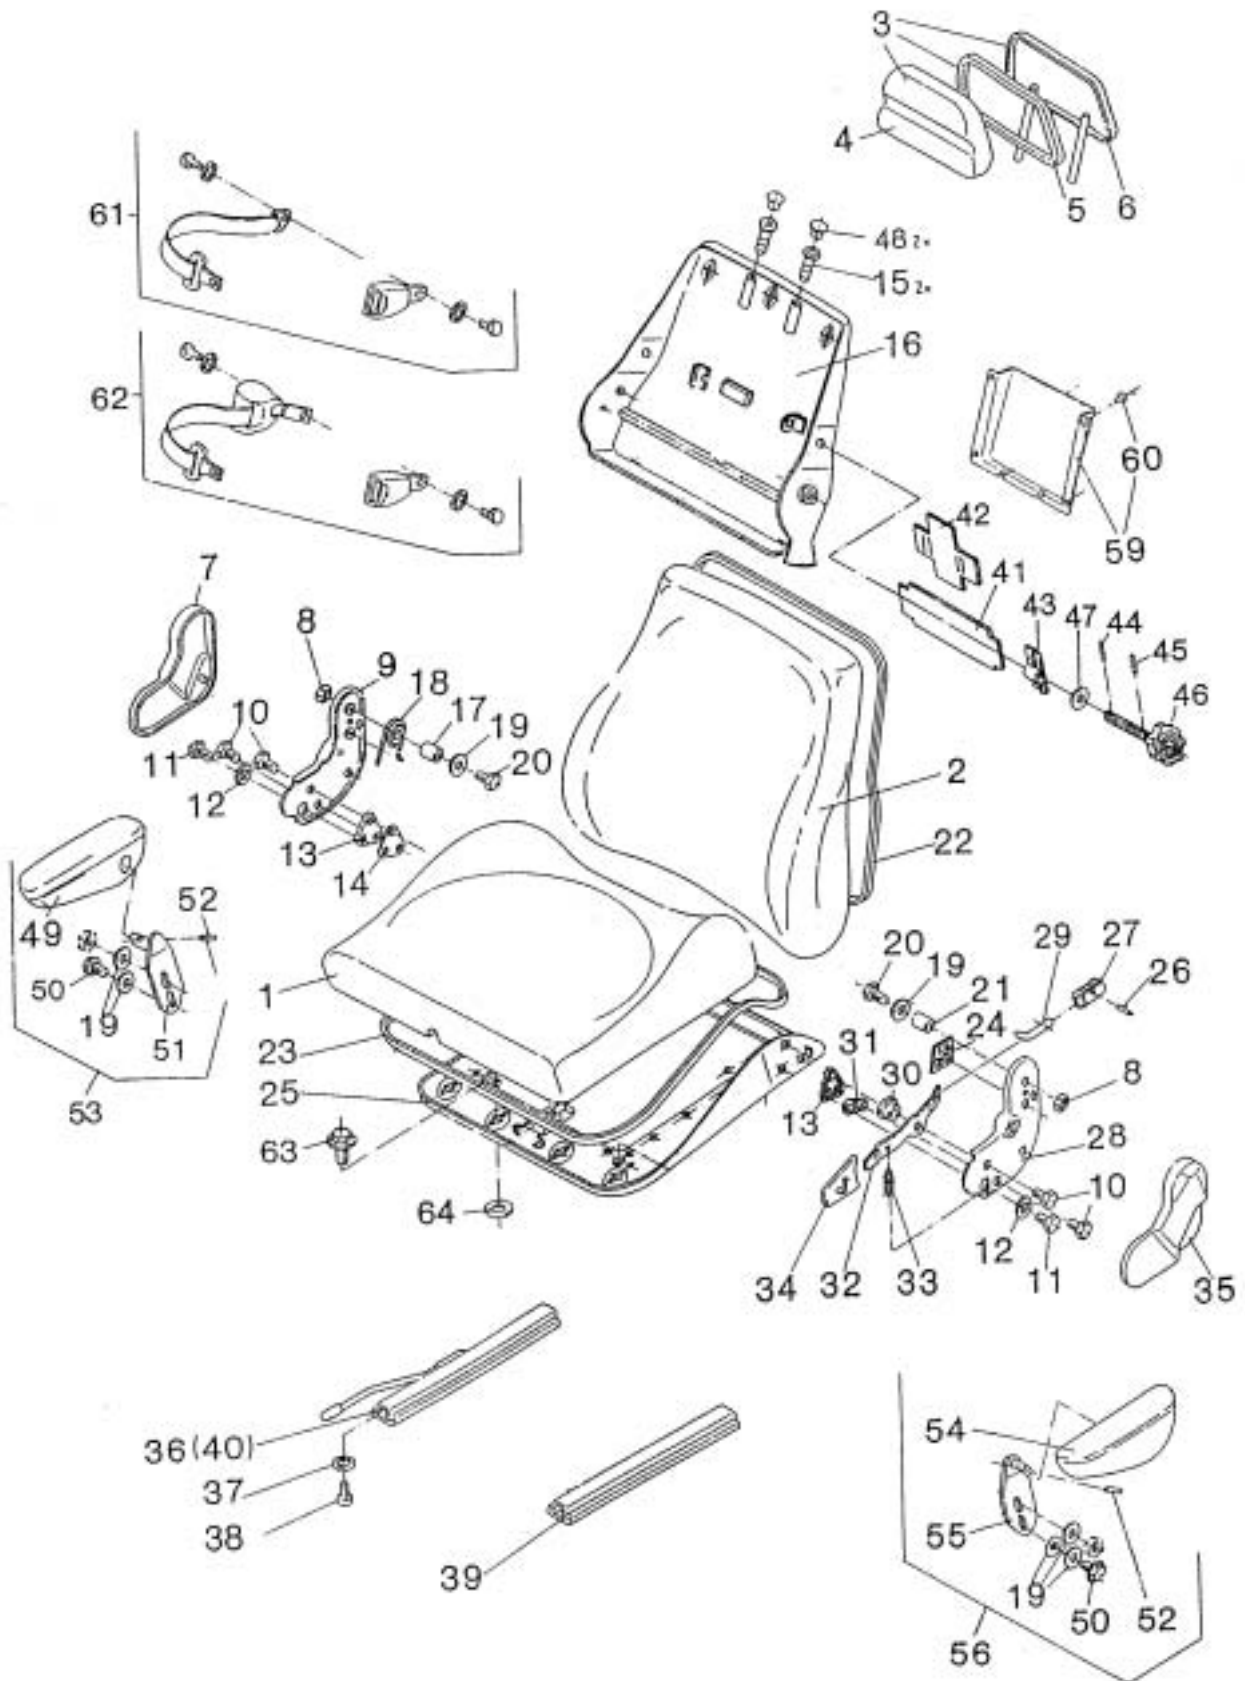

RANSOMES COMMANDER 3520
PARTS MANUAL

SEAT BREAKDOWN

RANSOMES COMMANDER 3520
PARTS MANUAL

ITEM	RANSOMES PARTNO	DESCRIPTION	QTY	REMARKS
45	A819972	PIN	1	
46	A819973	ADJUSTING SPINDLE	1	
47	A819974	WASHER	1	
48	N/A	PLUG	2	
49	A819955	ARM REST RH	1	
50	N/A	SCREW	2	
51	N/A	SUPPORT RH	1	
52	N/A	PIN	2	
53	A819985	ARM REST ASSY. RH	1	
54	A817363	ARM REST LH	1	
55	N/A	SUPPORT LH	1	
56	A819986	ARM REST ASSY. LH	1	
59	N/A	COVER ASSY	1	
60	N/A	SCREW	1	
61	N/A	SEAT BELT FIXED	1	
62	N/A	SEAT BELT REEL	1	
63	N/A	SCREW		
64	N/A	WASHER		

* Not Illustrated