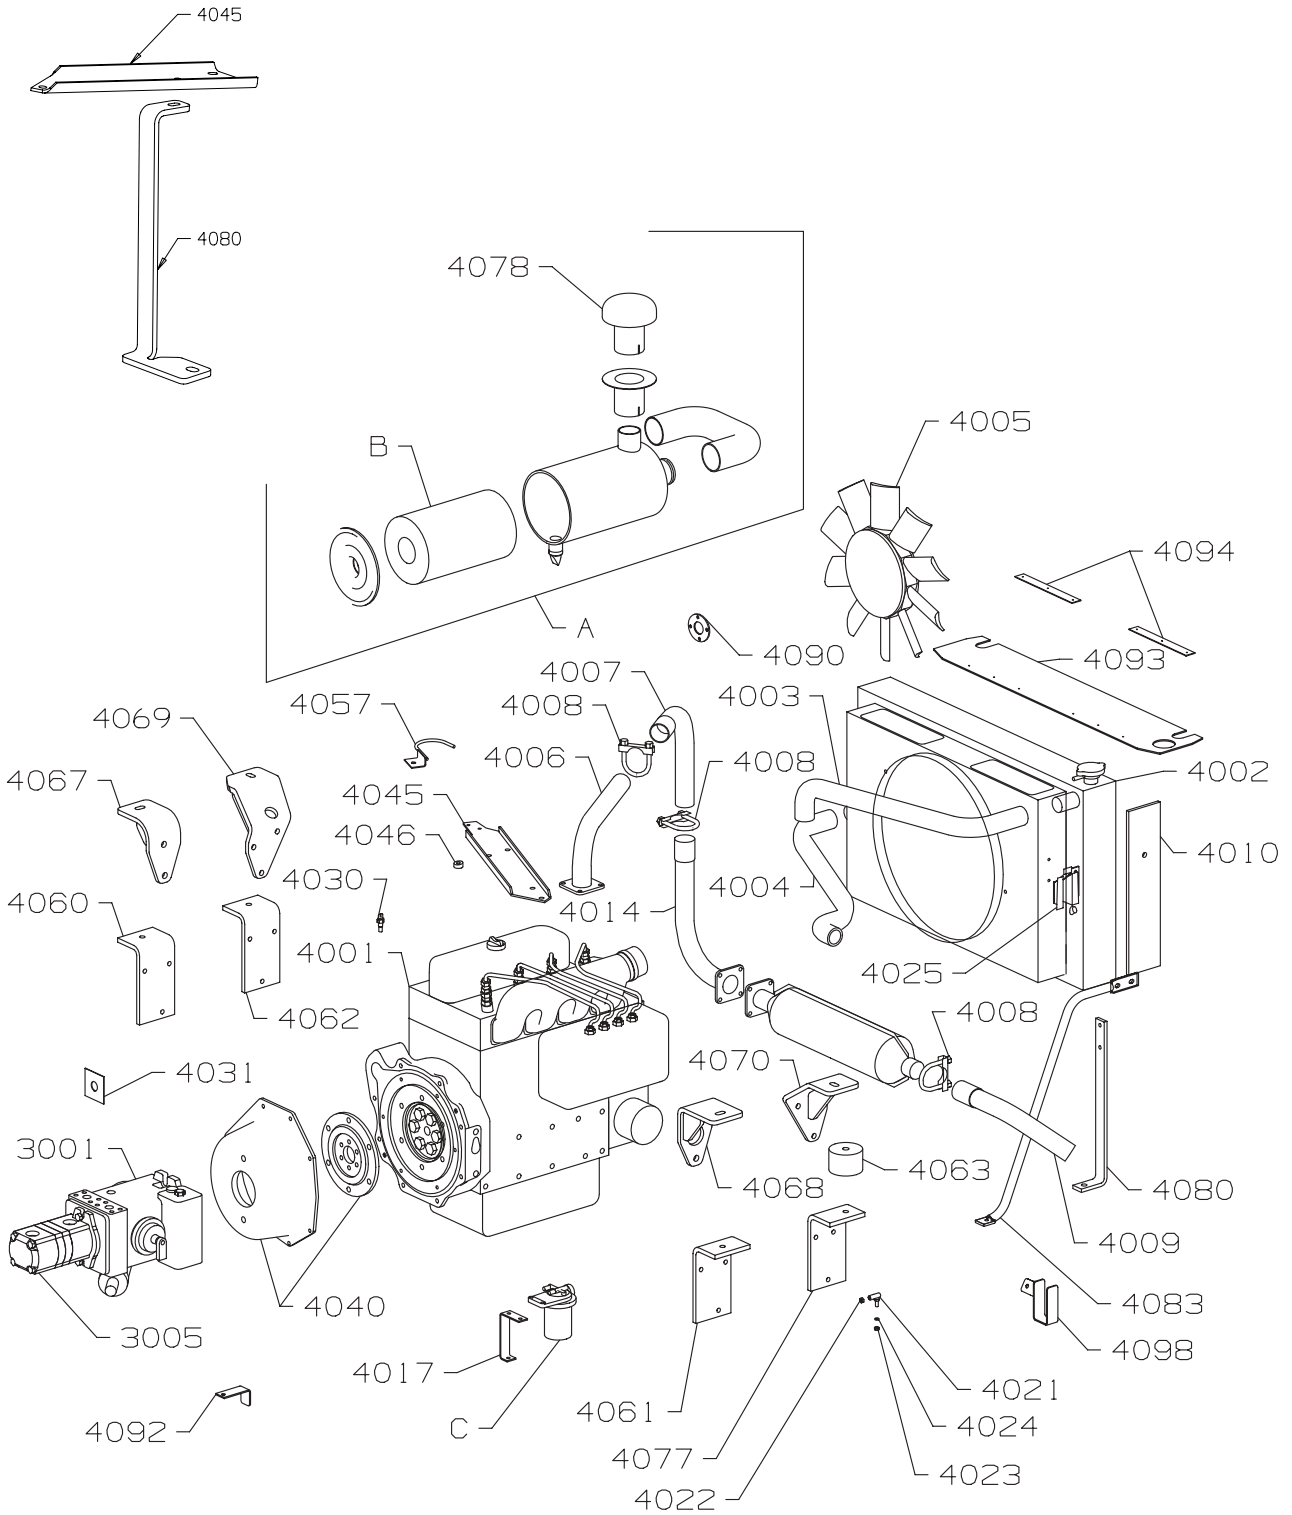

**RANSOMES COMMANDER 3520
PARTS MANUAL**