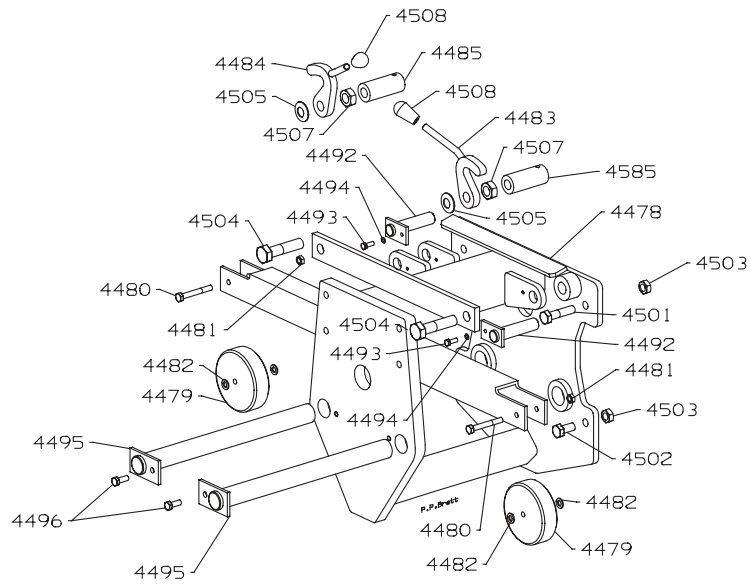

RANSOMES COMMANDER 3520 PARTS MANUAL