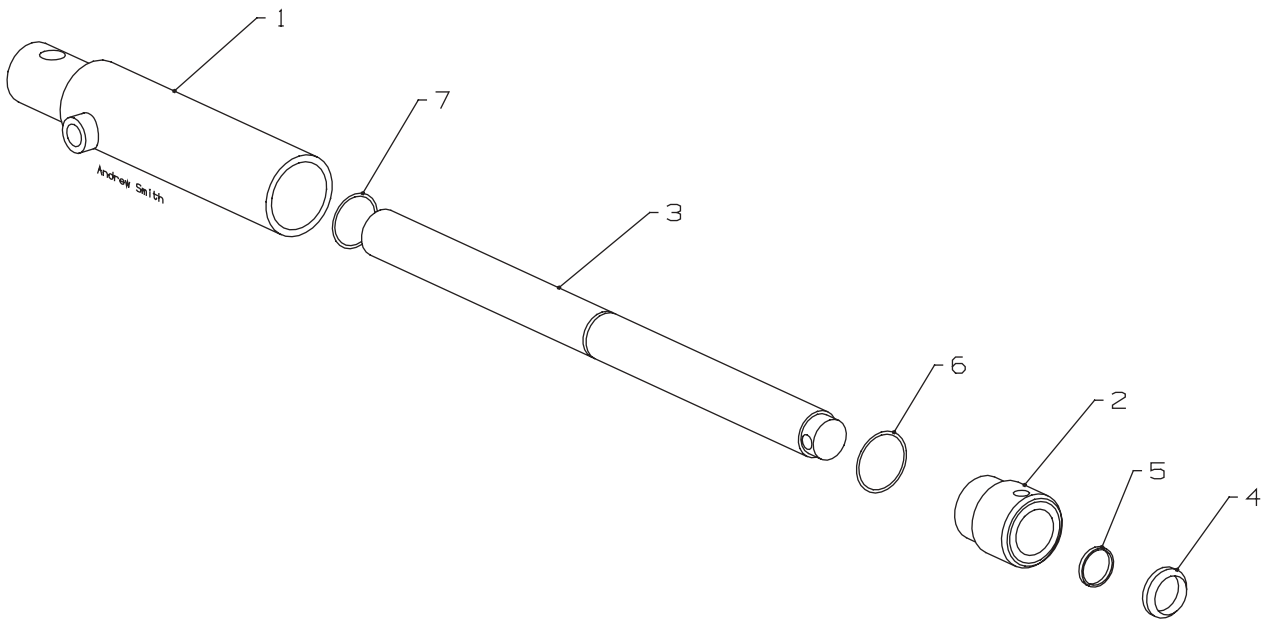

RANSOMES COMMANDER 3520
PARTS MANUAL

ITEM	RANSOMES PARTNO	DESCRIPTION	QTY	REMARKS
	A902734	HYDRAULIC RAM FRONT & CENTRE	3	
	A902811	HYDRAULIC RAM, . WING	2	
1	N/A	• CYLINDER	1	
2	N/A	• GLAND	1	
3	N/A	• PISTON ROD	1	
	A230043	• SEAL KIT	1	
4	A224903	•• WIPER SEAL	1	
5	A229949	•• S.A. SEAL	1	
6	A221218	•• O RING	1	
7	GSF1058BB	• SNAP RING	1