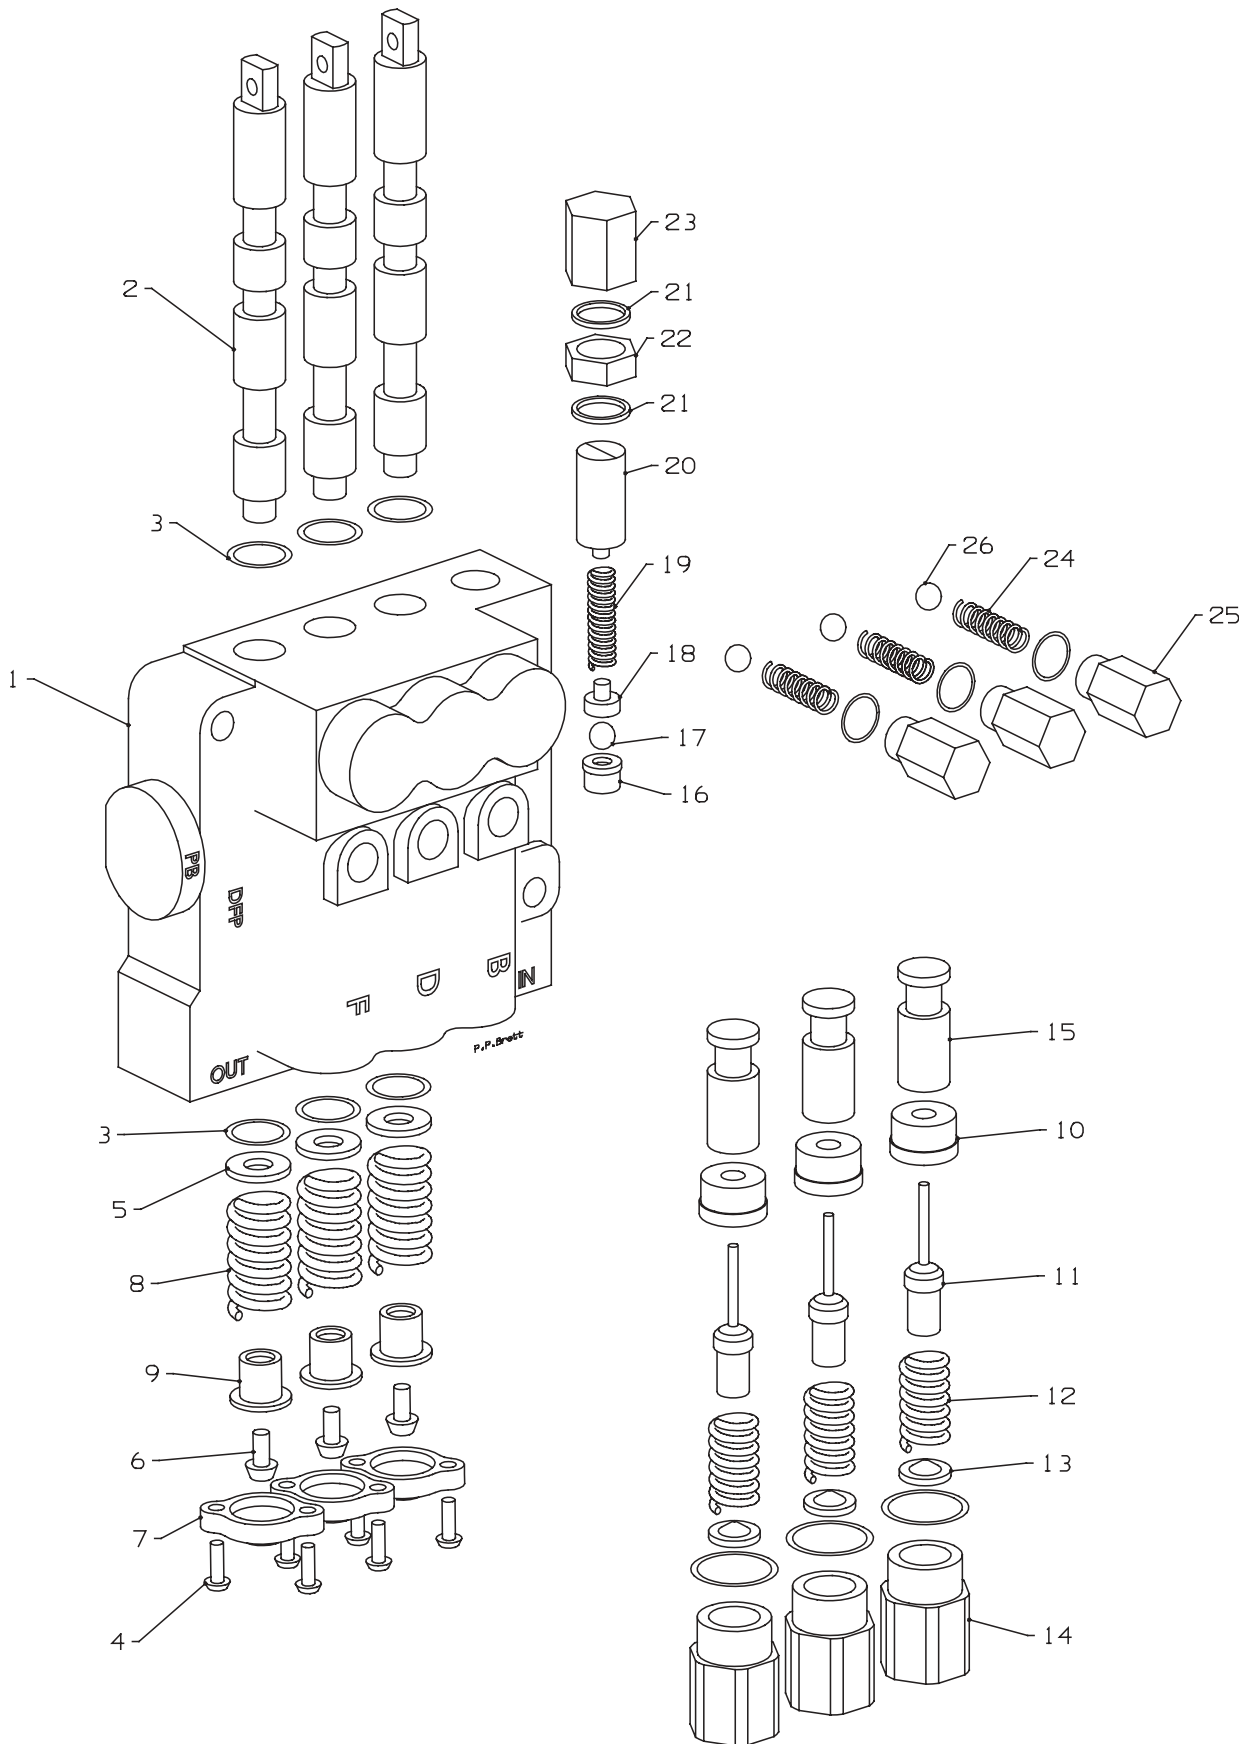

RANSOMES COMMANDER 3520
PARTS MANUAL

LIFT CONTROL VALVE ASSEMBLY
(From serial number ZE300880)
Danfoss / Dukes fluid power

ITEM	RANSOMES PARTNO	DESCRIPTION	QTY	REMARKS
A	A801068	Lift Valve Assy.	1	
1	N/A	Body	1	
2	N/A	Spool	3	
3	+	O Ring	6	contained in seal kit A230033
4	+	Screw with Lock		
	+	washer	6	
5	+	Washer	3	
6	+	Screw	3	
7	+	End Cap	3	
8	+	Spring, return	3	
9	+	Spacer	3	
10	A808922	Seat, pilot chk.	3	
	A802086	Pilot chk. valve assy	3	
11	A801073	• Poppet	1	
12	A808921	• Spring, pilot chk.	1	
13	A808928	• Poppet Stop	1	
14	A808920	• Port Adaptor	1	
15	A808929	Plunger, SA detent	3	
	A801161	Relief valve Cartridge 129 bar (Items 16 to 23)		
16	A801074	• Valve Seat	1	
17	A801075	• Ball, steel	1	
18	A801076	• Ball Retainer	1	
19	A801077	• Spring, relief	1	
20	+	• Screw, adjustment	1	
21	+	• Gasket	2	contained in seal kit A230033
22	+	• Jam Nut	1	
23	+	• Relief Cap	1	
24	+	Spring, detent	3	
25	+	Detent Plug	3	
26	+	Ball, steel	3	
B	A230033	Seal kit	1	
		Parts marked + are not normally held in stock		
		Parts marked N/A are Not Available.		