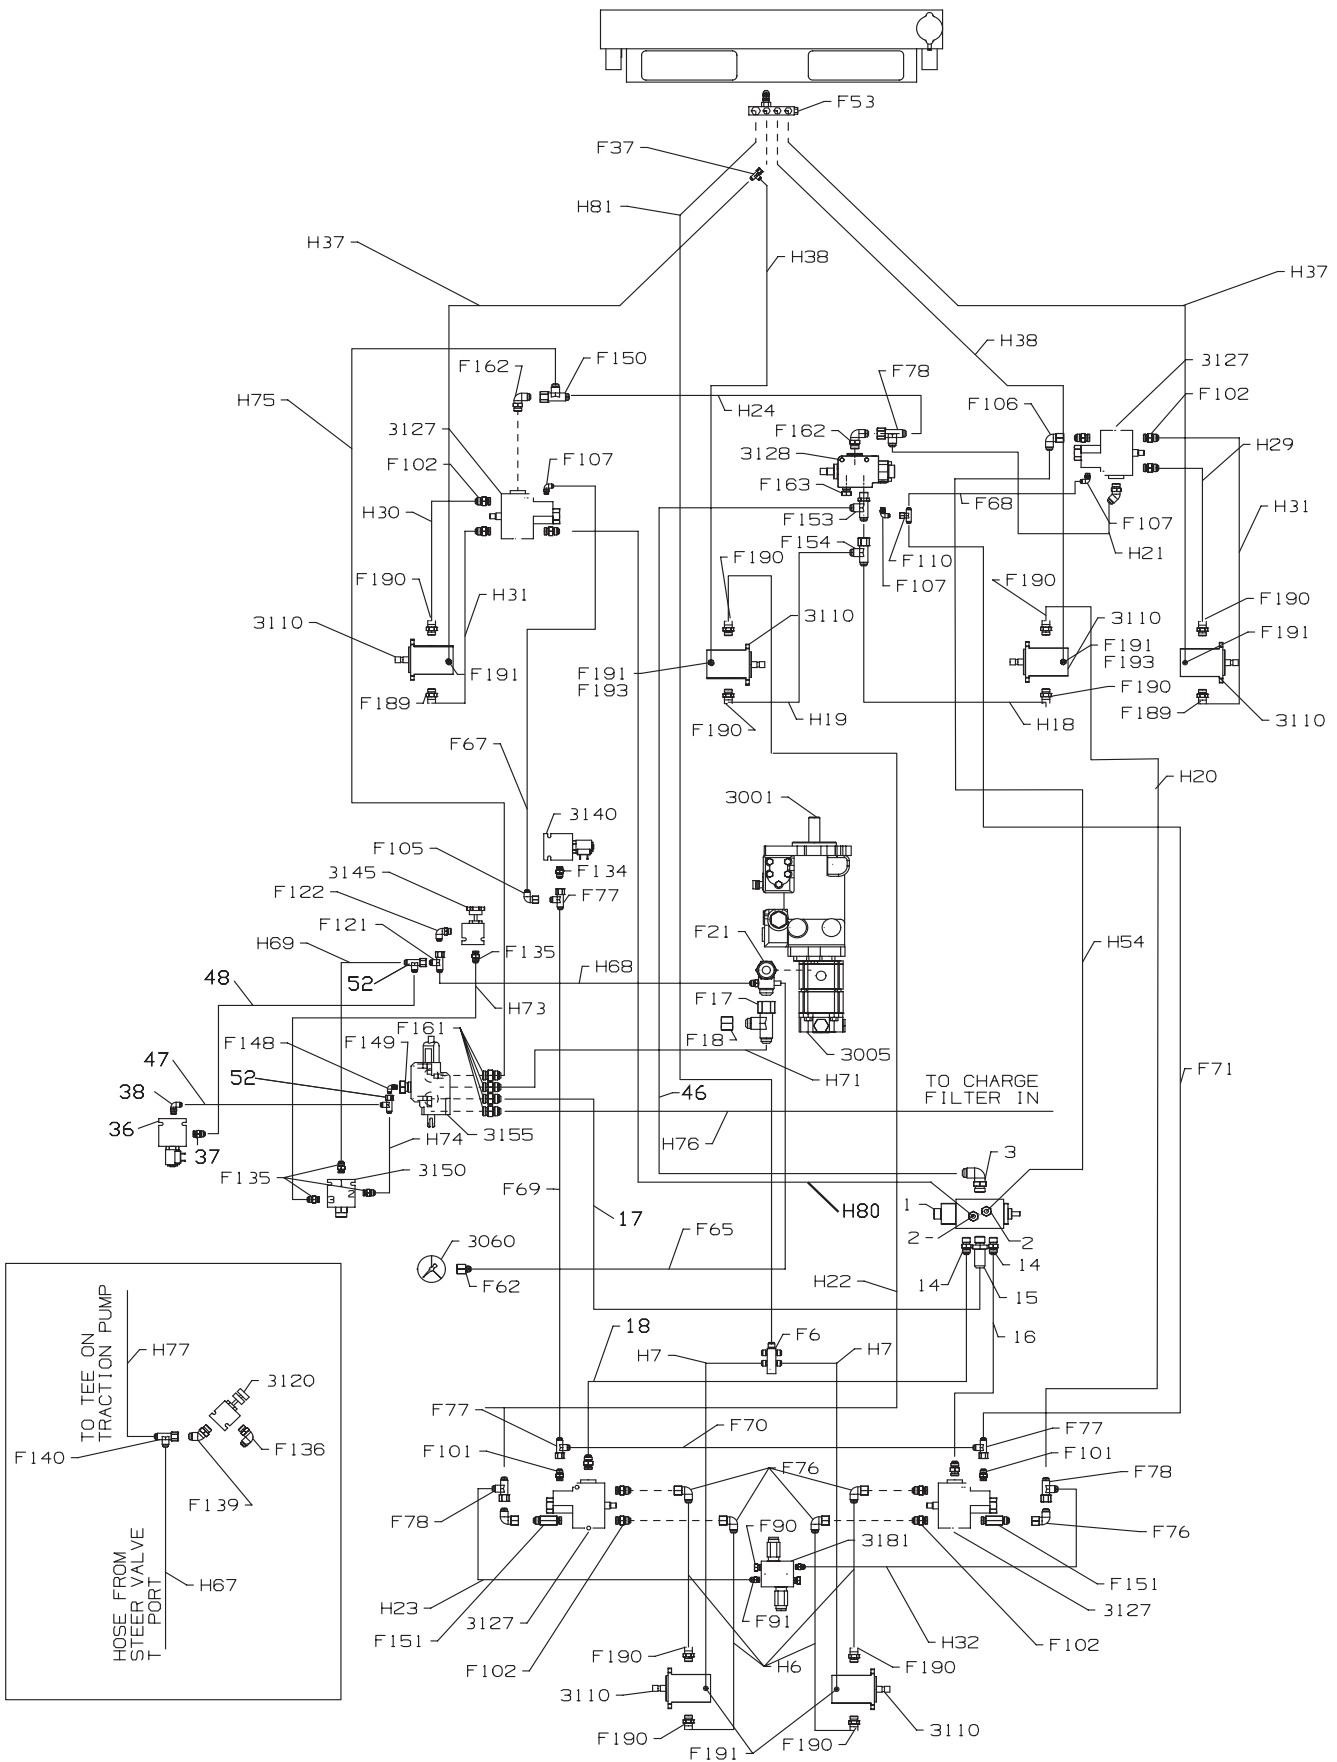

RANSOMES COMMANDER 3520 PARTS MANUAL

**HYDRAULICS
CUTTING UNIT CIRCUIT WITH SINGLE UNIT CUTTING**

**RANSOMES COMMANDER 3520
PARTS MANUAL**

ITEM	RANSOMES PARTNO	DESCRIPTION	QTY	REMARKS
1	009028100	MOTOR CHANGEOVER VALVE	1	
2	002600600	FTG-45-1/2" BSP-ADJ	2	
3	002497300	90-M/M 3/4 BSP x 1-1/16	1	
14	459100074	STRAIGHT CONNECTOR	2	
15	002600610	FTG-3/4" BSP x 1" 1/16 JIC	1	
16	007998240	HOSE ASSEMBLY	1	
17	007998250	HOSE ASSEMBLY	1	4140353 From Ser No:ZE000791
18	007998230	HOSE ASSEMBLY	1	
36	009028180	SOLONOID VALVE	1	
37	459100202	ADAPTOR-3/8" BSP X 3/8" JIC	1	
38	002493330	90-M/M 3/8 BSPP x 9/16 JIC	1	
46	007998520	HOSE ASSEMBLY	1	4140831 From Ser No:ZE000791
47	007998530	HOSE ASSEMBLY	1	
48	007998540	HOSE ASSEMBLY	1	
52	002435059	TEE-M/F/M 9/16 JIC	2	
*	002515010	FTG-1-3/16" ORS x 7/8" SAE	1	From Ser No:ZE000791
*	002590110	TEE-M/F/M 1" ORS	4	From Ser No:ZE000791
*	002590470	TEE-M/M/F 9/16" ORS	1	From Ser No:ZE000791
*	W158007-05	90-M/M 1" ORS x 7/8" SAE	4	From Ser No:ZE000791
*	002600410	TEE-M/M/M 7/8" SAE x 1-1/16" JIC	1	From Ser No:ZE000791
*	4140612	FTG-STR 1-1/16" JIC F to 7/8" JIC M	1	From Ser No:ZE000791
*	002493128	FTG-LG 7/8" JIC x 7/8" SAE	1	From Ser No:ZE000791

* Not Illustrated