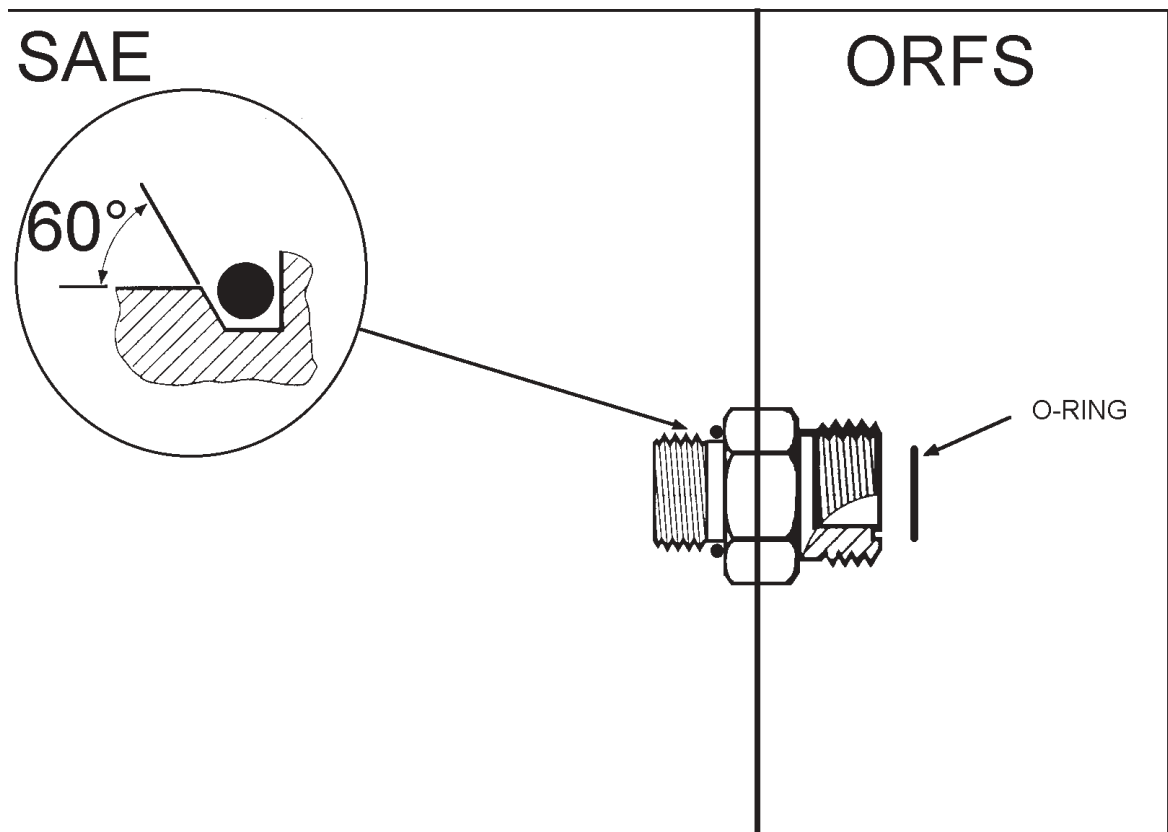

FITTING TYPES