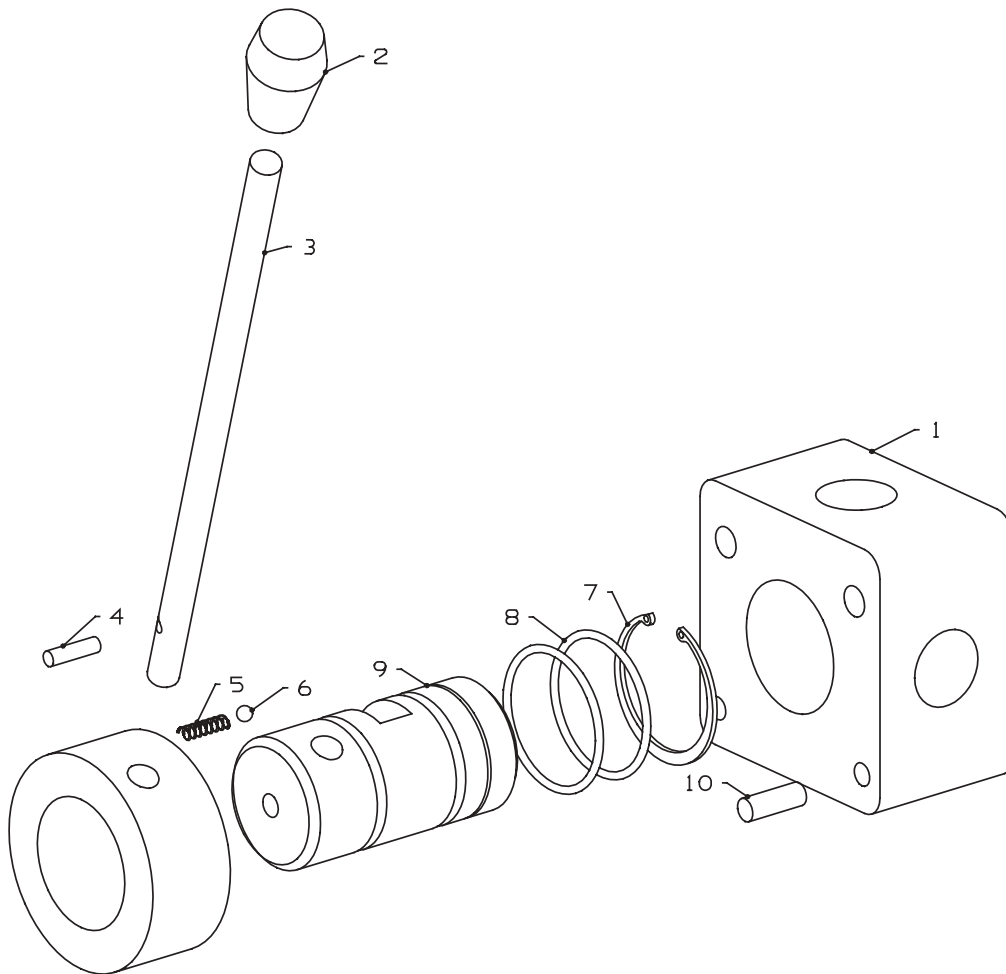

FREE WHEEL VALVE

RANSOMES COMMANDER 3520 PARTS MANUAL

HY-PRO - V1860

ITEM	RANSOMES PARTNO	DESCRIPTION	QTY	REMARKS
1	A802834	HYDRAULIC VALVE	1	
2	N/A	BODY	1	
3	+	KNOB	1	
4	+	LEVER	1	
5	+	TENSIONPIN	1	
6	+	SPRING	1	
7	+	BALL	1	
8	A171025	CIRCLIP	1	
9	GSF3599BN	ORING	2	
10	N/A	SPOOL	1	
	+	TENSIONPIN	2	
Parts marked + are not normally held in stock Parts marked N/A are Not Available. Major repairs should be carried out by a specialist hydraulic workshop.